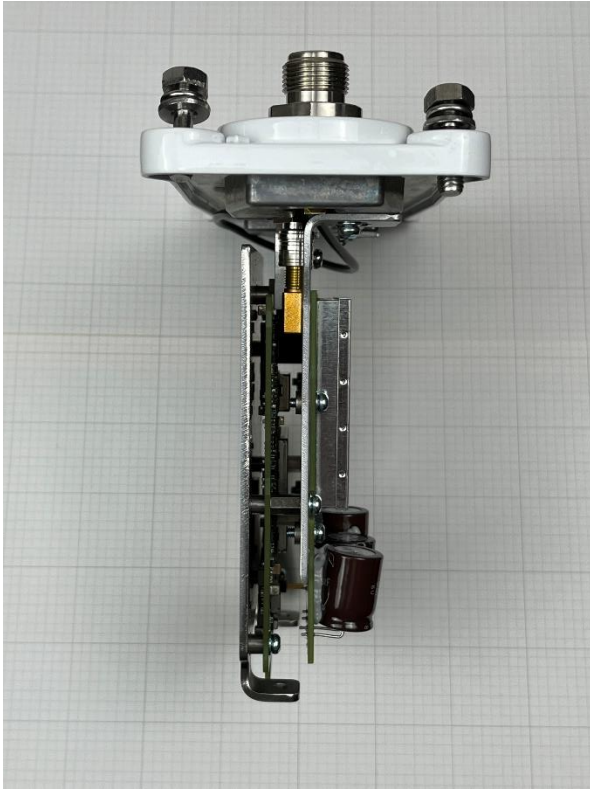

3 IRM-STAR Module Assembly – Side views

Left Side