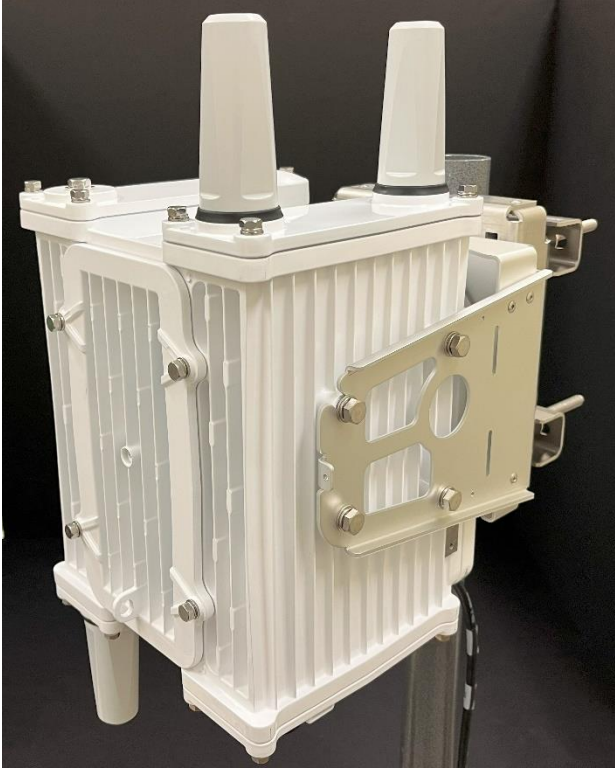

7 IR8140 Router with IRM-STAR Module (in Slot 1) and 2 dBi Antenna