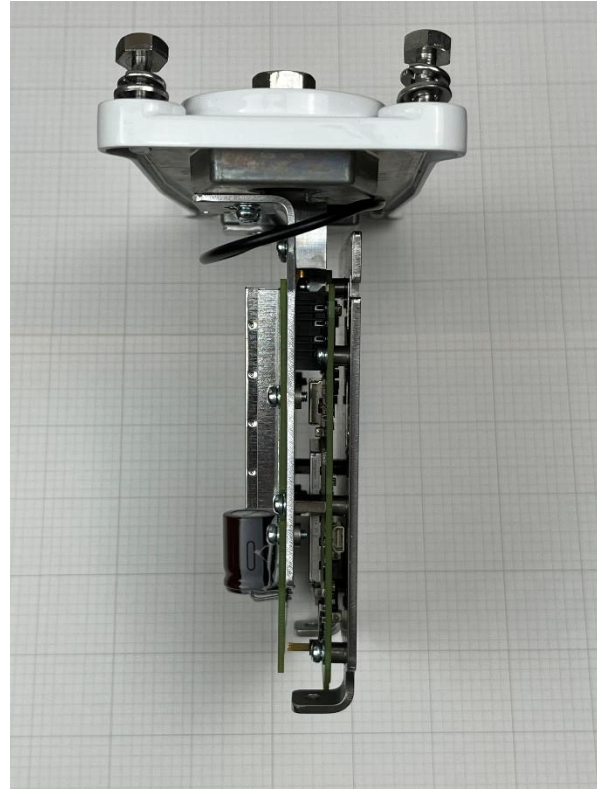

3 IRM-STAR Module Assembly – Side views

Right Side

4 IRM-STAR Module Assembly – Back view