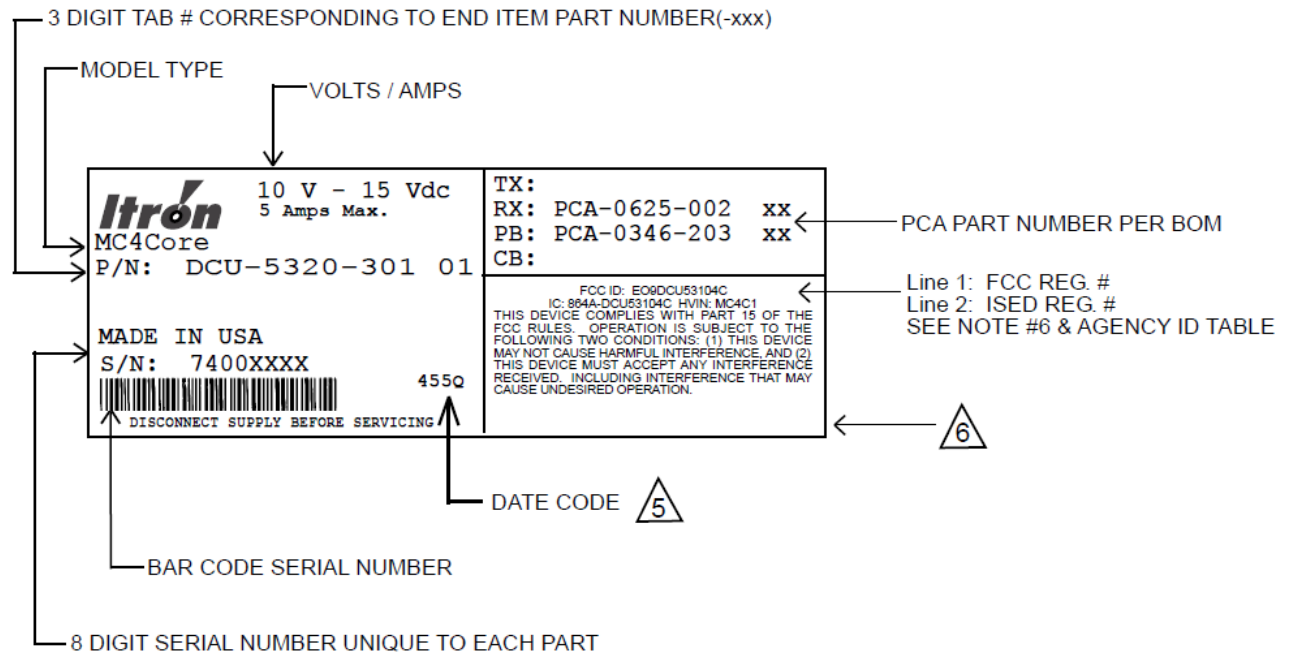

FCC ID: E09DCU53104C, IC: 864A-DCU53104C – FCC / ISED Labels

Note: Labels are 4.0” L x 1.5” H.

1. MC4C Label - FCC ID: E09DCU53104C, IC: 864A-DCU53104C

2. MC4C1 Label - FCC ID: E09DCU53104C, IC: 864A-DCU53104C

*Information on this example is for a reference only