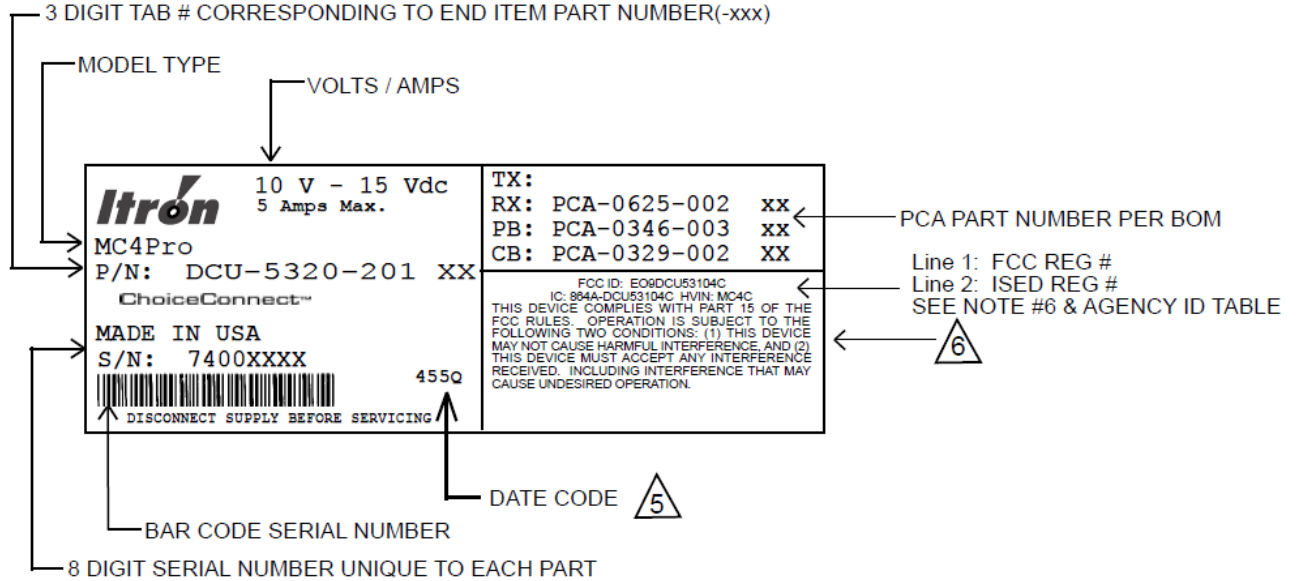

FCC ID: E09DCU53104C, IC: 864A-DCU53104C – FCC / ISED Labels

Note: Labels are 4.0” L x 1.5” H.

1. MC4C Label - FCC ID: E09DCU53104C, IC: 864A-DCU53104C

2. MC4C1 Label - FCC ID: E09DCU53104C, IC: 864A-DCU53104C

*Information on this example is for a reference only