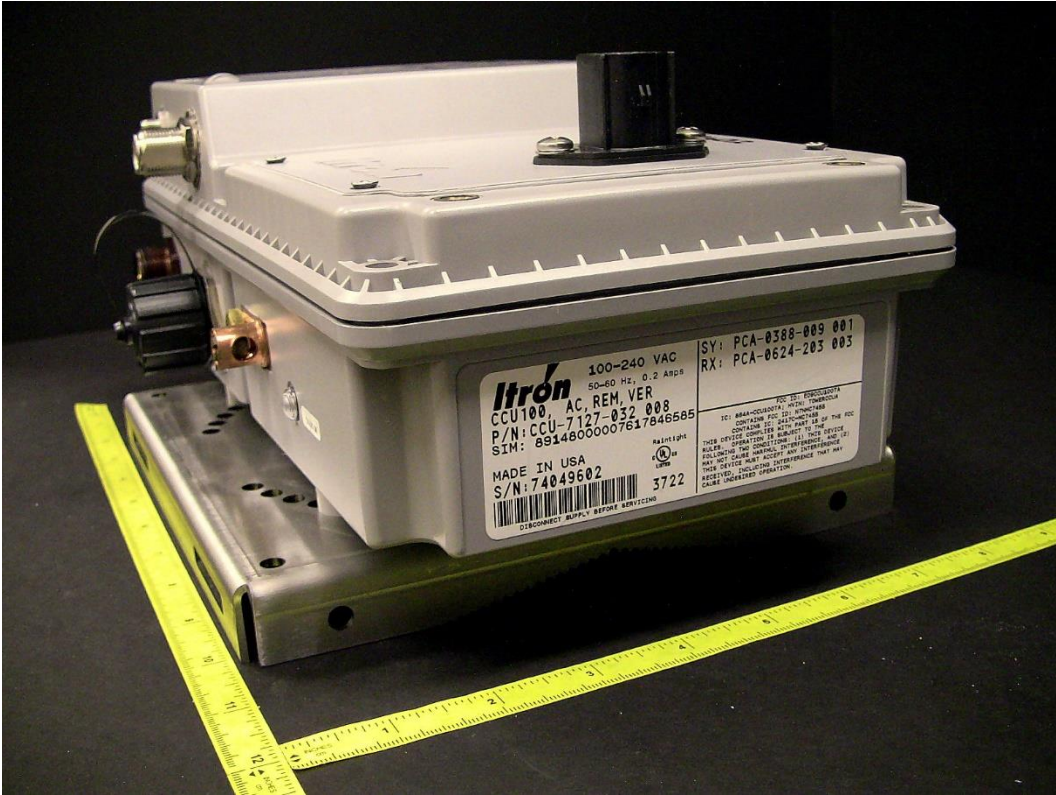

CCU100TD Exhibit Photos – External Views

Contents

- 1. CCU100TD unit, external, Front2
- 2. CCU100TD unit, external, Back.....2
- 3. CCU100TD unit, external, FCC Label Side3
- 4. CCU100TD unit, external, S/N Label Side3
- 5. CCU100TD unit, external, Bottom - Remote GPS, Remote WAN4
- 6. CCU100TD unit, external, Top – Remote 900 MHz antenna4
- 7. CCU100TD Regulatory Label Placement.....5

CCU100TD

1. CCU100TD unit, external, Front

2. CCU100TD unit, external, Back

3. CCU100TD unit, external, FCC Label Side

4. CCU100TD unit, external, S/N Label Side

5. CCU100TD unit, external, Bottom - Remote GPS, Remote WAN

6. CCU100TD unit, external, Top – Remote 900 MHz antenna