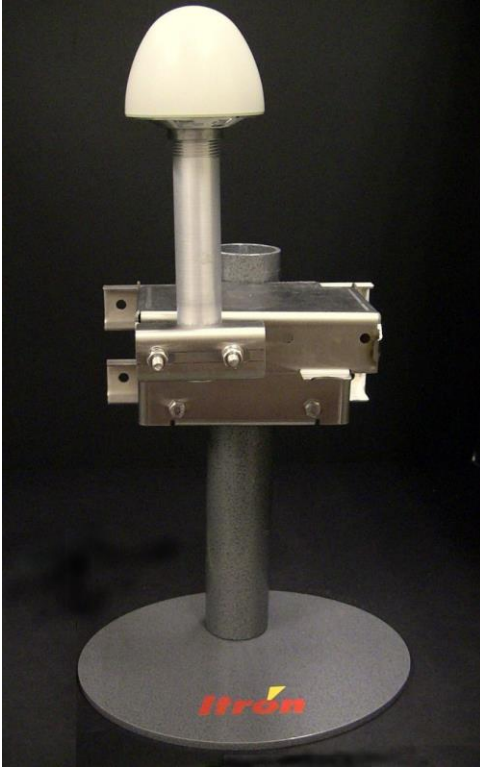

Remote Antenna Mounts

7. CCU100D or CCU100D REPEATER remote GPS antenna mount