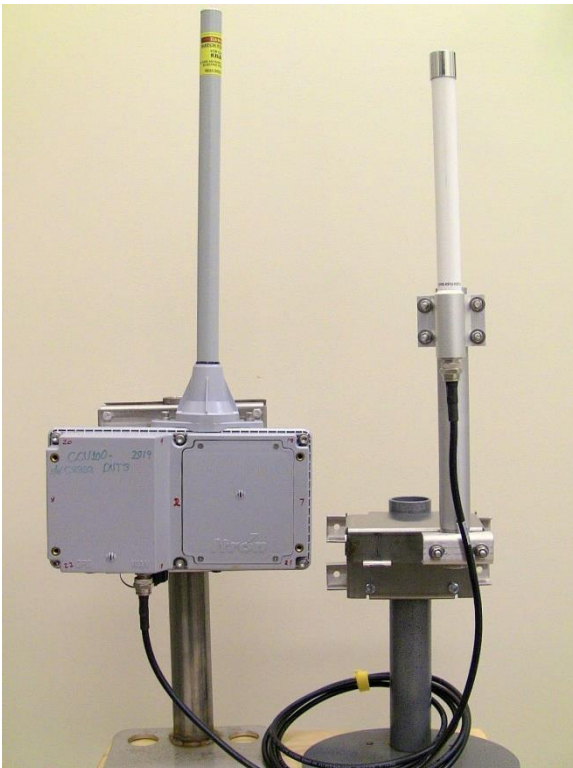

CCU100D and CCU100D REPEATER Exhibit Photos – Antenna Configurations

Contents

1.	CCU100D unit, Local 5.5 dBi 900 MHz and WAN antennas; internal GPS antenna	2
2.	CCU100D unit, Local 5.5 dBi 900 MHz and internal GPS antennas; remote WAN antenna	2
3.	CCU100D unit, Local 5.5 dBi 900 MHz and WAN antennas; remote GPS antenna	3
4.	CCU100D unit, Local 5.5 dBi 900 MHz antenna; remote GPS and WAN antennas	3
5.	CCU100D REPEATER unit, Local 5.5 dBi 900 MHz and internal GPS antennas.....	4
6.	CCU100D REPEATER unit, Local 5.5 dBi 900 MHz antenna; remote GPS antenna	4
7.	CCU100D or CCU100D REPEATER remote GPS antenna mount	5
8.	CCU100D or CCU100D REPEATER remote 5.5 dBi 900 MHz antenna mount	5
9.	CCU100D or CCU100D REPEATER remote 5.15 dBi 900 MHz antenna mount	6
10.	CCU100D remote 8.15 dBi 900 MHz antenna mount	6
11.	CCU100D or CCU100D REPEATER internal GPS antenna	7
12.	CCU100D or CCU100D REPEATER internal 0.5 dBi 2.4 GHz ceramic chip antenna	7

CCU100D

1. CCU100D unit, Local 5.5 dBi 900 MHz and WAN antennas; internal GPS antenna

2. CCU100D unit, Local 5.5 dBi 900 MHz and internal GPS antennas; remote WAN antenna

3. CCU100D unit, Local 5.5 dBi 900 MHz and WAN antennas; remote GPS antenna