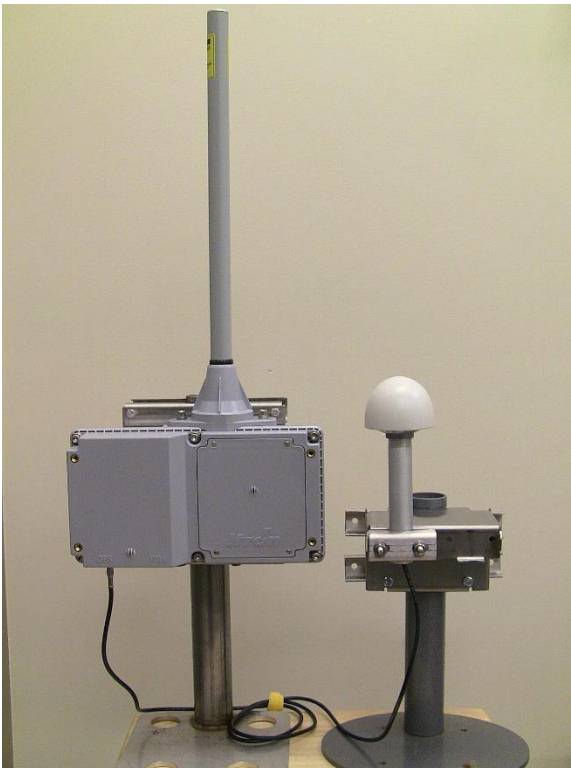

CCU100D and CCU100D REPEATER Exhibit Photos – Antenna Configurations

Contents

1.	CCU100D unit, Local 5.5 dBi 900 MHz and WAN antennas; internal GPS antenna	2
2.	CCU100D unit, Local 5.5 dBi 900 MHz and internal GPS antennas; remote WAN antenna	2
3.	CCU100D unit, Local 5.5 dBi 900 MHz and WAN antennas; remote GPS antenna	3
4.	CCU100D unit, Local 5.5 dBi 900 MHz antenna; remote GPS and WAN antennas	3
5.	CCU100D REPEATER unit, Local 5.5 dBi 900 MHz and internal GPS antennas.....	4
6.	CCU100D REPEATER unit, Local 5.5 dBi 900 MHz antenna; remote GPS antenna	4
7.	CCU100D or CCU100D REPEATER remote GPS antenna mount	5
8.	CCU100D or CCU100D REPEATER remote 5.5 dBi 900 MHz antenna mount	5
9.	CCU100D or CCU100D REPEATER remote 5.15 dBi 900 MHz antenna mount	6
10.	CCU100D remote 8.15 dBi 900 MHz antenna mount	6
11.	CCU100D or CCU100D REPEATER internal GPS antenna	7
12.	CCU100D or CCU100D REPEATER internal 0.5 dBi 2.4 GHz ceramic chip antenna	7

4. CCU100D unit, Local 5.5 dBi 900 MHz antenna; remote GPS and WAN antennas

CCU100D REPEATER

5. CCU100D REPEATER unit, Local 5.5 dBi 900 MHz and internal GPS antennas

6. CCU100D REPEATER unit, Local 5.5 dBi 900 MHz antenna; remote GPS antenna