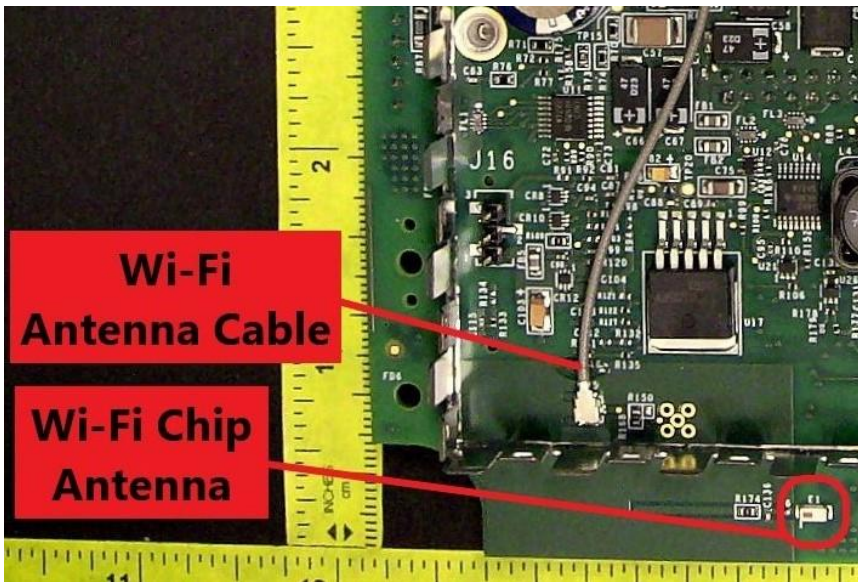

10. CCU100D remote 8.15 dBi 900 MHz antenna mount

Internal Antennas

- 11. CCU100D or CCU100D REPEATER internal GPS antenna

Detail of GPS Antenna Board front.

- 12. CCU100D or CCU100D REPEATER internal 0.5 dBi 2.4 GHz ceramic chip antenna

Detail of System Board back.