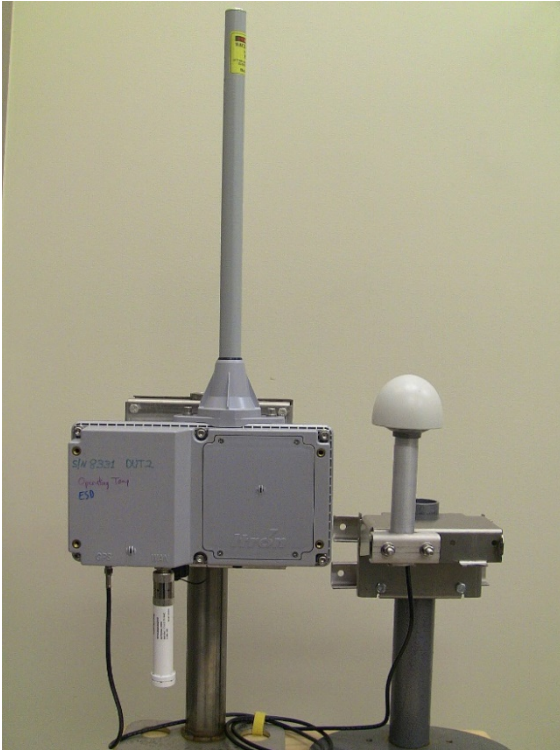

12. CCU100C: Local 5.5 dBi 915 MHz and WAN antennas; remote GPS antenna

Remote GPS antenna: