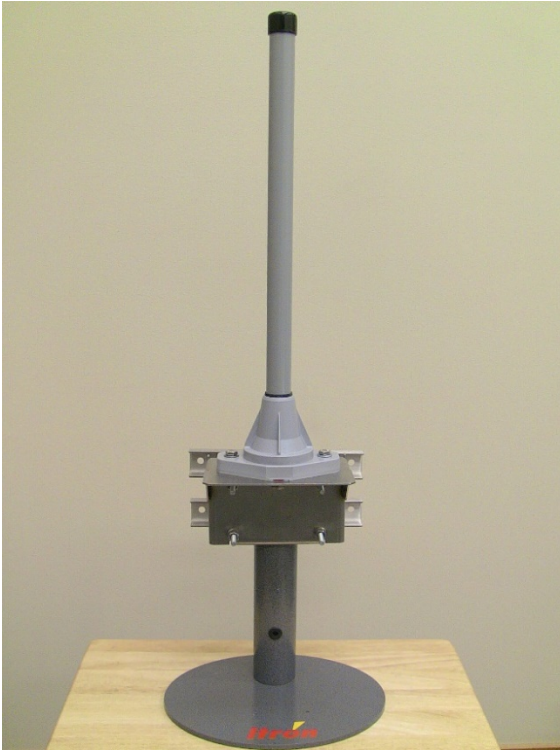

18. CCU100C or CCU100C REPEATER: Remote 5.15 dBi 915 MHz antenna

**5.15 dBi 915 MHz antenna: 18.0" L x 1.0" D
(local or remote)**