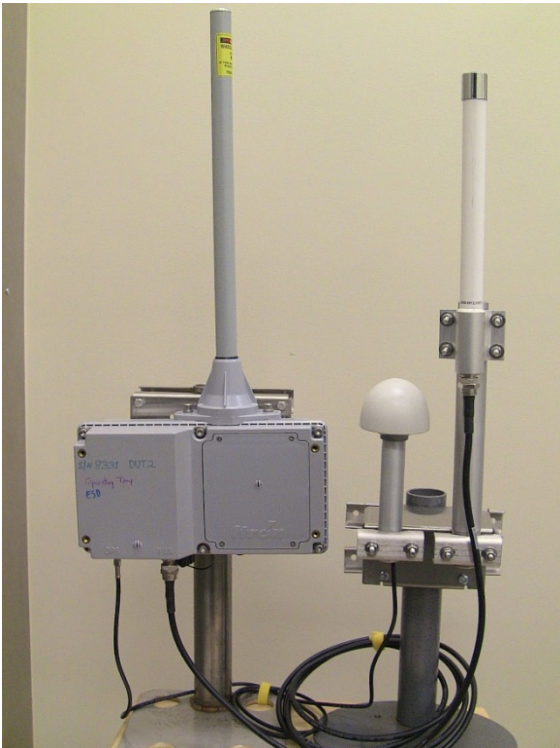

13. CCU100C: Local 5.5 dBi 915 MHz antenna; remote GPS and WAN antennas