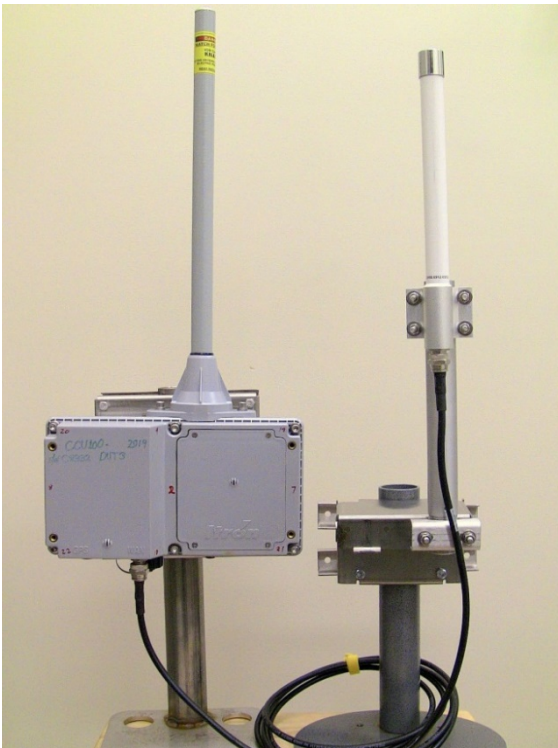

Remote WAN antenna: 12.6" L x 2.8" D