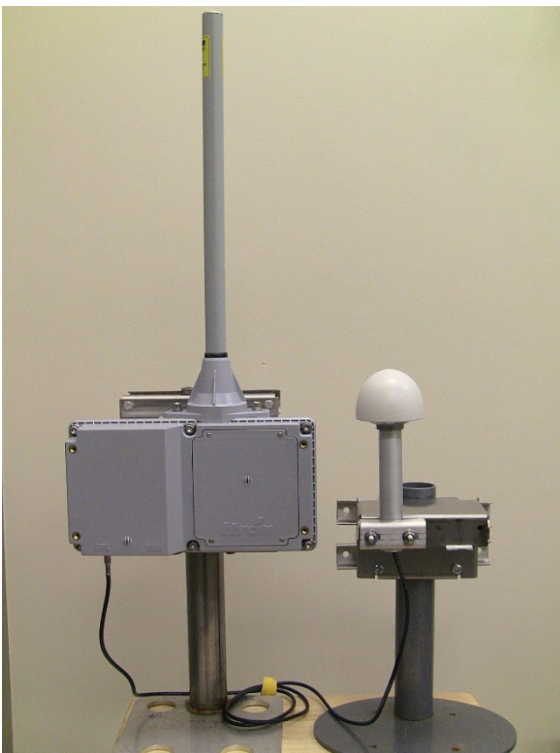

**FCC ID: EO9CCU100C, IC: 864A-CCU100C – Photos, External**

**Contents**

- 1. CCU100C or CCU100C REPEATER: External, Front .....2
- 2. CCU100C or CCU100C REPEATER: External, Back .....2
- 3. CCU100C or CCU100C REPEATER: External, FCC/ISED Label Side .....3
- 4. CCU100C or CCU100C REPEATER: External, S/N Label Side .....3
- 5. CCU100C or CCU100C REPEATER: External, Top.....4
- 6. CCU100C: External, Bottom - Remote GPS, Remote WAN .....4
- 7. CCU100C: External, Bottom - Internal GPS, Remote WAN .....5
- 8. CCU100C REPEATER: External, Bottom - Remote GPS .....5
- 9. CCU100C REPEATER: External, Bottom - Internal GPS .....6
- Antenna Configurations .....7**
- 10. CCU100C: Local 5.5 dBi 915 MHz and WAN antennas; internal GPS antenna .....7
- 11. CCU100C: Local 5.5 dBi 915 MHz and internal GPS antennas; remote WAN antenna .....7
- 12. CCU100C: Local 5.5 dBi 915 MHz and WAN antennas; remote GPS antenna .....8
- 13. CCU100C: Local 5.5 dBi 915 MHz antenna; remote GPS and WAN antennas .....8
- 14. CCU100C REPEATER: Local 5.5 dBi 915 MHz and internal GPS antennas .....9
- 15. CCU100C REPEATER: Local 5.5 dBi 915 MHz antenna; remote GPS antenna .....9
- 16. CCU100C or CCU100C REPEATER: Remote GPS antenna mount .....10
- 17. CCU100C or CCU100C REPEATER: Remote 5.5 dBi 915 MHz antenna mount.....10
- 18. CCU100C or CCU100C REPEATER: Remote 5.15 dBi 915 MHz antenna .....11
- 19. CCU100C: Remote 8.15 dBi 915 MHz antenna .....11

1. CCU100C or CCU100C REPEATER: External, Front

2. CCU100C or CCU100C REPEATER: External, Back

3. CCU100C or CCU100C REPEATER: External, FCC/ISED Label Side

4. CCU100C or CCU100C REPEATER: External, S/N Label Side

2.6" T x 3.1" D  
(without pipe)

13. CCU100C: Local 5.5 dBi 915 MHz antenna; remote GPS and WAN antennas

14. CCU100C REPEATER: Local 5.5 dBi 915 MHz and internal GPS antennas

15. CCU100C REPEATER: Local 5.5 dBi 915 MHz antenna; remote GPS antenna