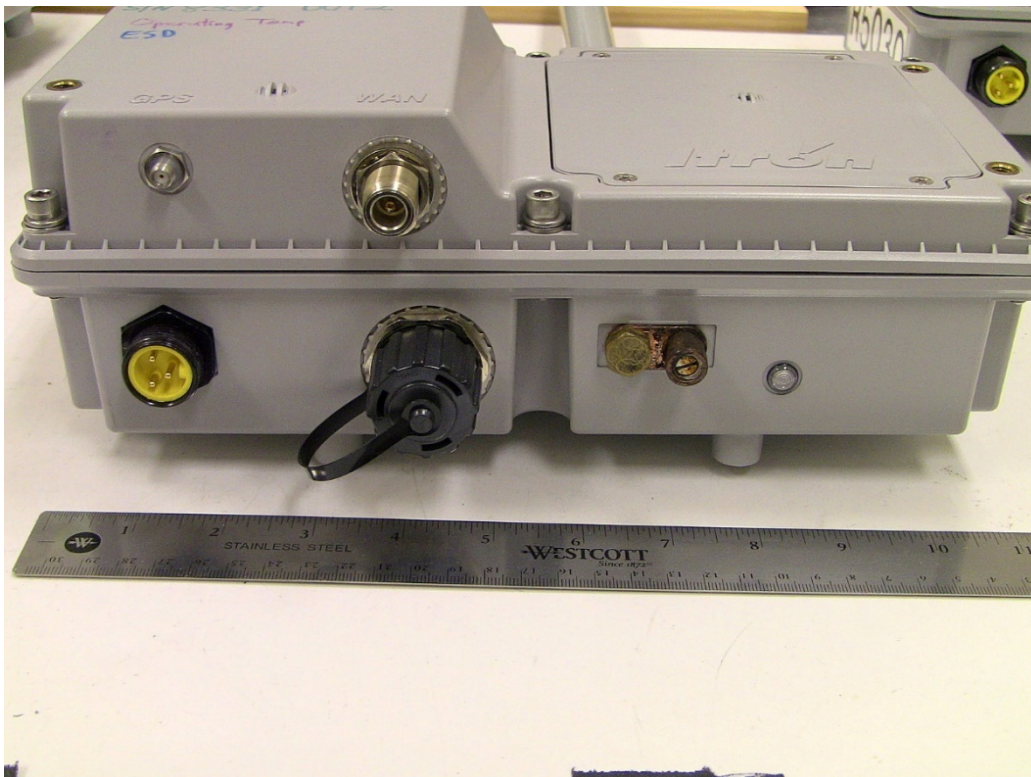

**FCC ID: EO9CCU100C, IC: 864A-CCU100C – Photos, External**

**Contents**

- 1. CCU100C or CCU100C REPEATER: External, Front .....2
- 2. CCU100C or CCU100C REPEATER: External, Back .....2
- 3. CCU100C or CCU100C REPEATER: External, FCC/ISED Label Side .....3
- 4. CCU100C or CCU100C REPEATER: External, S/N Label Side .....3
- 5. CCU100C or CCU100C REPEATER: External, Top.....4
- 6. CCU100C: External, Bottom - Remote GPS, Remote WAN .....4
- 7. CCU100C: External, Bottom - Internal GPS, Remote WAN .....5
- 8. CCU100C REPEATER: External, Bottom - Remote GPS .....5
- 9. CCU100C REPEATER: External, Bottom - Internal GPS .....6
- Antenna Configurations .....7**
- 10. CCU100C: Local 5.5 dBi 915 MHz and WAN antennas; internal GPS antenna .....7
- 11. CCU100C: Local 5.5 dBi 915 MHz and internal GPS antennas; remote WAN antenna .....7
- 12. CCU100C: Local 5.5 dBi 915 MHz and WAN antennas; remote GPS antenna .....8
- 13. CCU100C: Local 5.5 dBi 915 MHz antenna; remote GPS and WAN antennas .....8
- 14. CCU100C REPEATER: Local 5.5 dBi 915 MHz and internal GPS antennas .....9
- 15. CCU100C REPEATER: Local 5.5 dBi 915 MHz antenna; remote GPS antenna .....9
- 16. CCU100C or CCU100C REPEATER: Remote GPS antenna mount .....10
- 17. CCU100C or CCU100C REPEATER: Remote 5.5 dBi 915 MHz antenna mount.....10
- 18. CCU100C or CCU100C REPEATER: Remote 5.15 dBi 915 MHz antenna .....11
- 19. CCU100C: Remote 8.15 dBi 915 MHz antenna .....11

1. CCU100C or CCU100C REPEATER: External, Front

2. CCU100C or CCU100C REPEATER: External, Back

3. CCU100C or CCU100C REPEATER: External, FCC/ISED Label Side

4. CCU100C or CCU100C REPEATER: External, S/N Label Side

5. CCU100C or CCU100C REPEATER: External, Top

6. CCU100C: External, Bottom - Remote GPS, Remote WAN

7. CCU100C: External, Bottom - Internal GPS, Remote WAN

8. CCU100C REPEATER: External, Bottom - Remote GPS