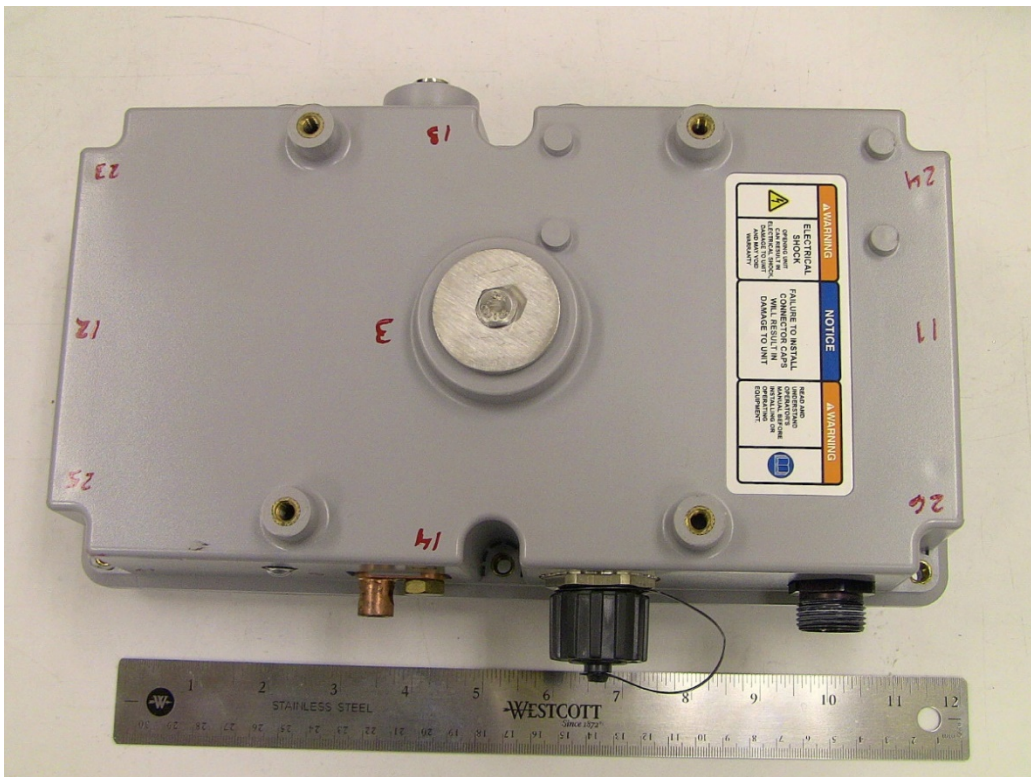

**FCC ID: EO9CCU100C, IC: 864A-CCU100C – Photos, External**

**Contents**

- 1. CCU100C or CCU100C REPEATER: External, Front .....2
- 2. CCU100C or CCU100C REPEATER: External, Back .....2
- 3. CCU100C or CCU100C REPEATER: External, FCC/ISED Label Side .....3
- 4. CCU100C or CCU100C REPEATER: External, S/N Label Side .....3
- 5. CCU100C or CCU100C REPEATER: External, Top.....4
- 6. CCU100C: External, Bottom - Remote GPS, Remote WAN .....4
- 7. CCU100C: External, Bottom - Internal GPS, Remote WAN .....5
- 8. CCU100C REPEATER: External, Bottom - Remote GPS .....5
- 9. CCU100C REPEATER: External, Bottom - Internal GPS .....6
- Antenna Configurations .....7**
- 10. CCU100C: Local 5.5 dBi 915 MHz and WAN antennas; internal GPS antenna .....7
- 11. CCU100C: Local 5.5 dBi 915 MHz and internal GPS antennas; remote WAN antenna .....7
- 12. CCU100C: Local 5.5 dBi 915 MHz and WAN antennas; remote GPS antenna .....8
- 13. CCU100C: Local 5.5 dBi 915 MHz antenna; remote GPS and WAN antennas .....8
- 14. CCU100C REPEATER: Local 5.5 dBi 915 MHz and internal GPS antennas .....9
- 15. CCU100C REPEATER: Local 5.5 dBi 915 MHz antenna; remote GPS antenna .....9
- 16. CCU100C or CCU100C REPEATER: Remote GPS antenna mount .....10
- 17. CCU100C or CCU100C REPEATER: Remote 5.5 dBi 915 MHz antenna mount.....10
- 18. CCU100C or CCU100C REPEATER: Remote 5.15 dBi 915 MHz antenna .....11
- 19. CCU100C: Remote 8.15 dBi 915 MHz antenna .....11

1. CCU100C or CCU100C REPEATER: External, Front

2. CCU100C or CCU100C REPEATER: External, Back

3. CCU100C or CCU100C REPEATER: External, FCC/ISED Label Side

4. CCU100C or CCU100C REPEATER: External, S/N Label Side

5. CCU100C or CCU100C REPEATER: External, Top

6. CCU100C: External, Bottom - Remote GPS, Remote WAN

7. CCU100C: External, Bottom - Internal GPS, Remote WAN

8. CCU100C REPEATER: External, Bottom - Remote GPS

9. CCU100C REPEATER: External, Bottom - Internal GPS