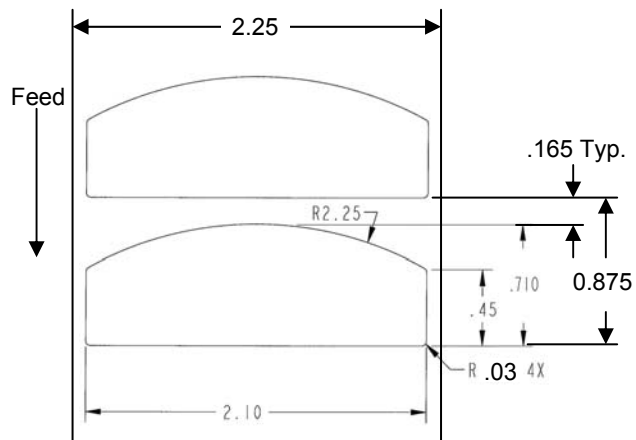

**NP004**

**Shmezel Mounted Label Text**

**Shmezel Mounted Blank Label**

**FCC ID: E0952ESS  
IC: 864D-52ESS**