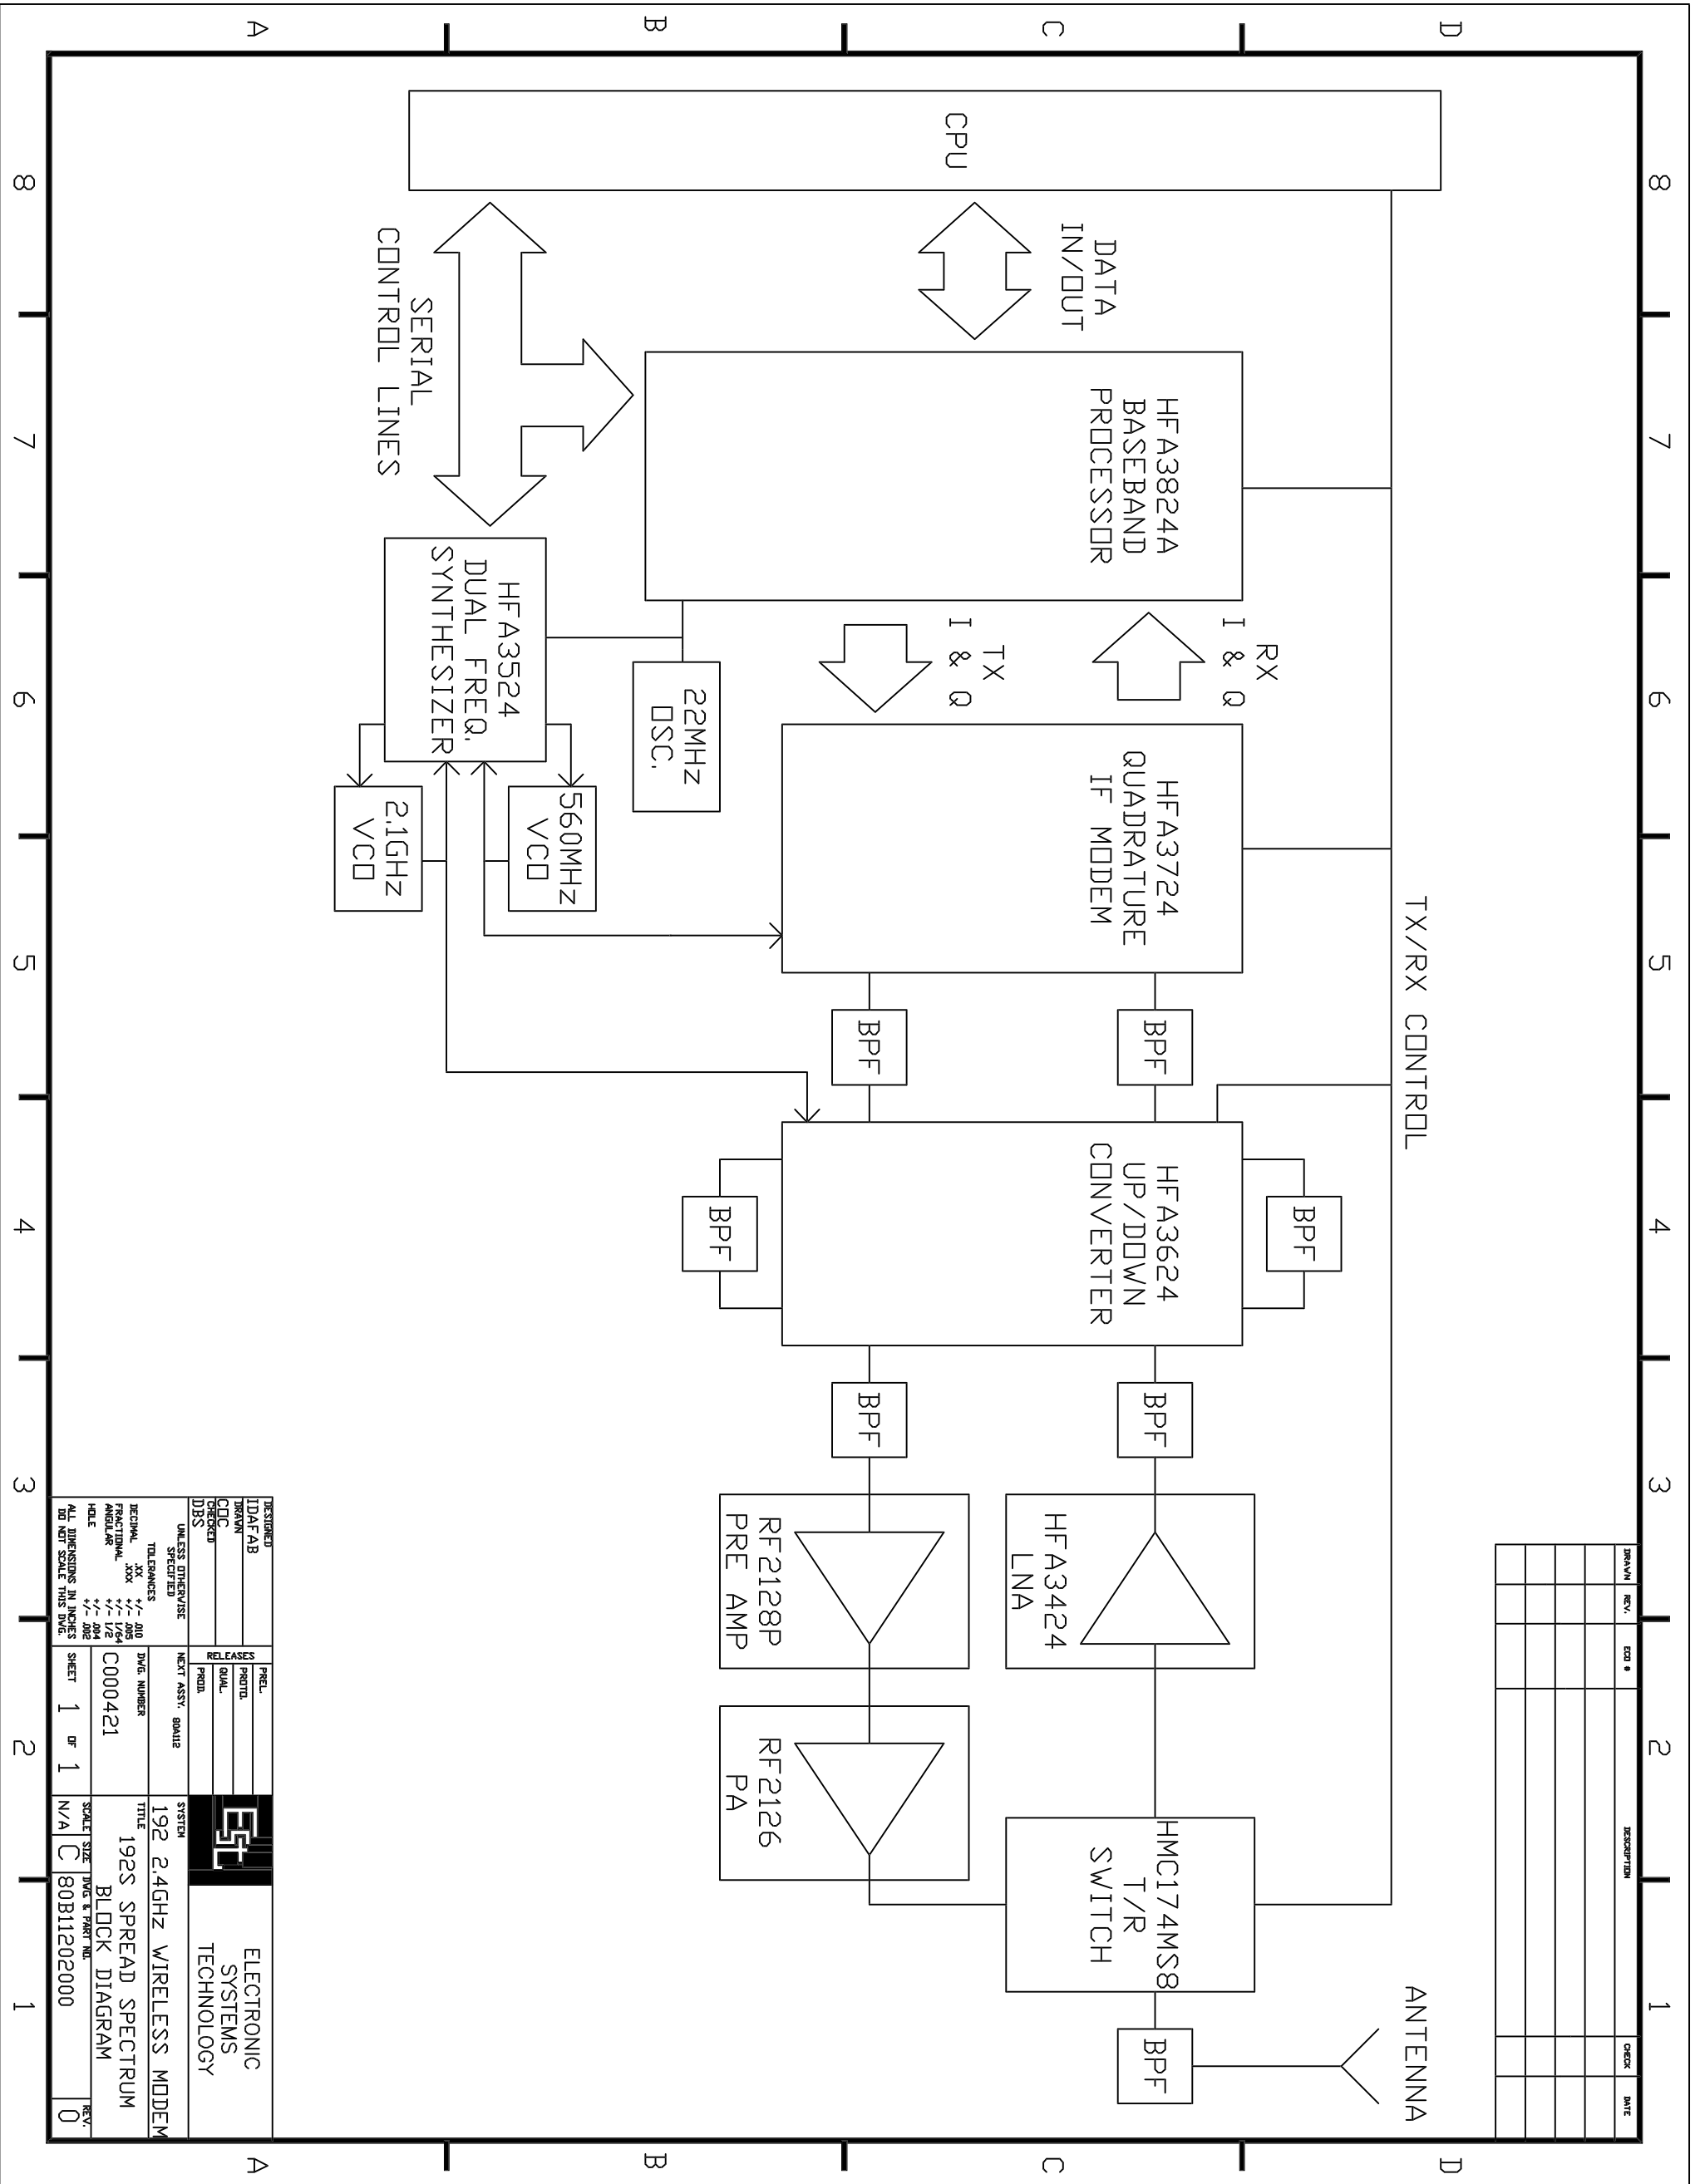

REV.	ECO #	DESCRIPTION	CHECK	DATE

DESIGNED	PREL.	SYSTEM
LD/AF AB	PROTD.	192S 2.4GHZ WIRELESS MODEM
DRAWN	QUAL.	
CDC	PROD.	
CHECKED		
DBS		
UNLESS OTHERWISE SPECIFIED		
TOLERANCES		
DECIMAL	XX	±.005
FRACTIONAL	XXX	±.005
ANGULAR	1/2	±.004
HOLE	±.002	±.002
ALL DIMENSIONS IN INCHES		
DO NOT SCALE THIS DWG.		
RELEASES	DWG. NUMBER	TITLE
	C000421	192S SPREAD SPECTRUM
		BLOCK DIAGRAM
	SHEET 1 OF 1	SCALE: SIZE
		DWG. & PART NO.
		80B11202000
		REV.
		0

8 7 6 5 4 3 2 1