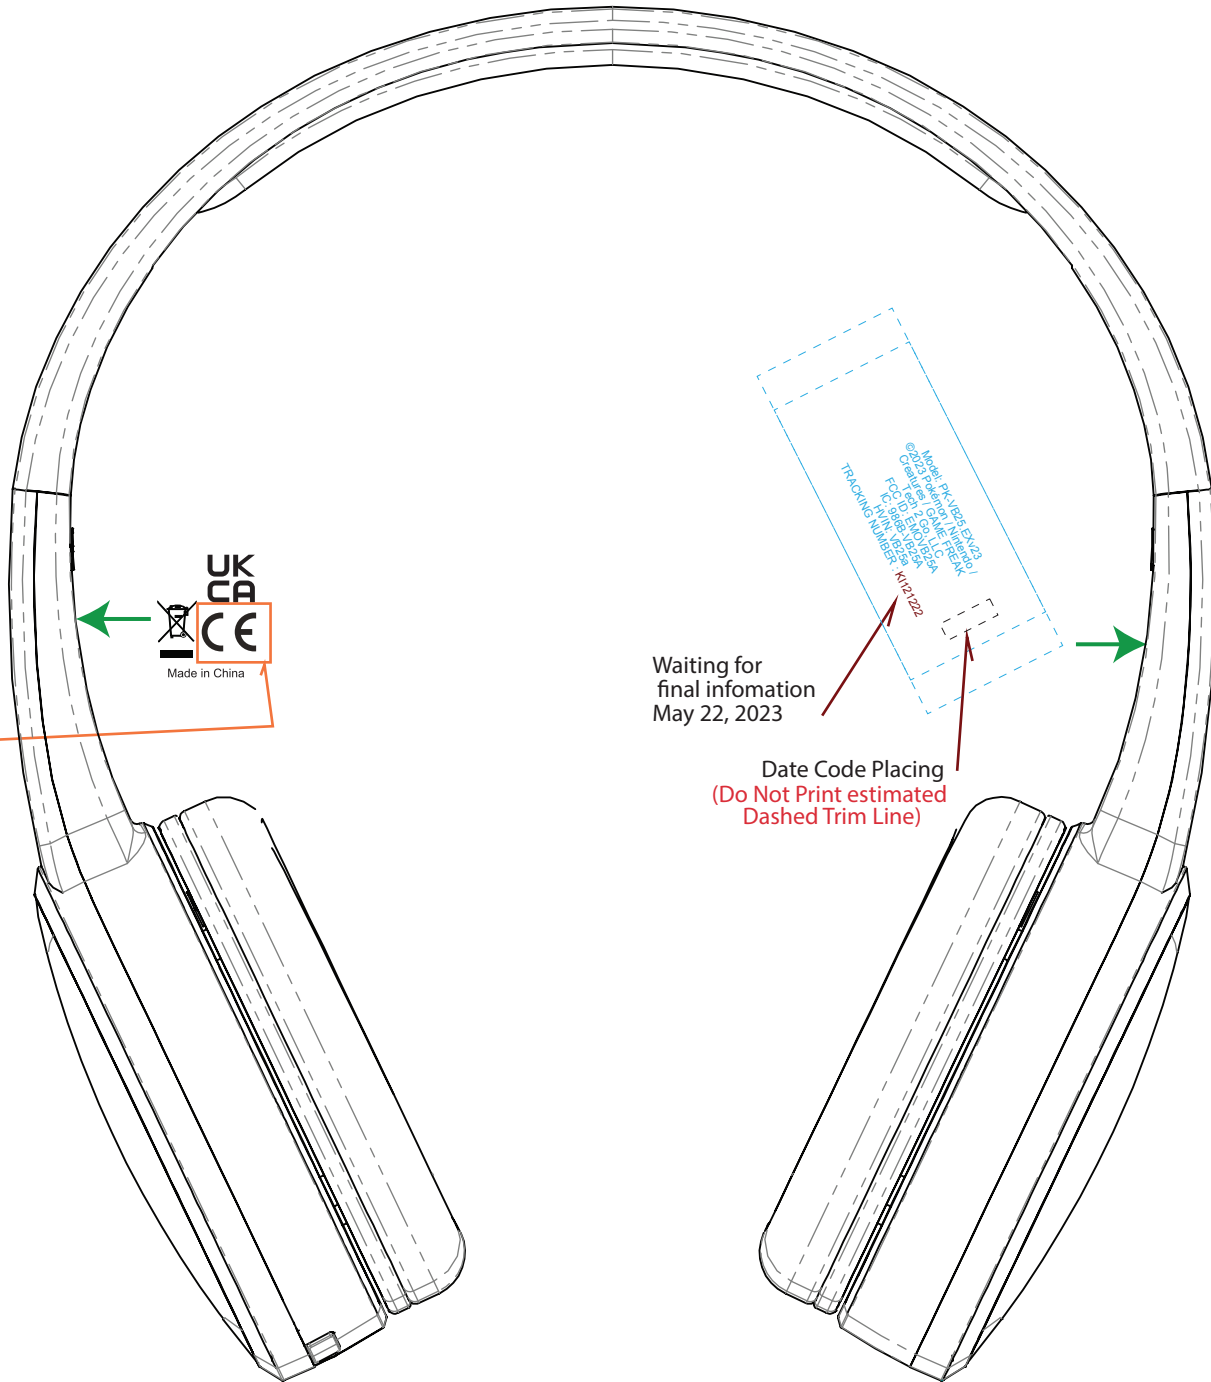

PK-VB25.EXv23

May 22, 2023

**LEFT
INNER SIDE ARM**

silkscreen: white

update the size
4/19/23

**RIGHT
INNER SIDE ARM**

silkscreen: white

1:1 VIEW