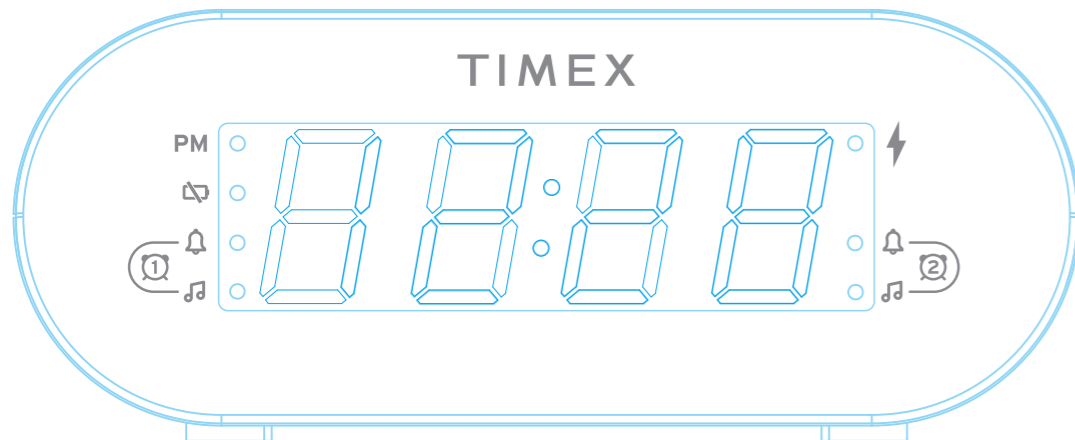

Silkscreen: Cool grey 8C

Model Label
 size: 50 x 30 mm
 color: PMS Cool Grey 8C on black PET plate
 Spet 14, 2023

Change FCC-ID (new wireless charging module)
 Sep. 14, 2023

Laser Etched Date Code

Emboss 0.3mm

WIRELESS CHARGING NOTICE PEEL
 Do not place metal phone cases or metal objects in the wireless charging area

POP Label
 PMS186C
 Material: Removeable
 Pass the heat testing and not any glue migration issue
 Spet 06, 2023

Silkscreen: Cool grey 8C

Silkscreen: Cool grey 8C

TIMEX GAW	
Title: Alarm Clock with Wireless Charging	
Version: 1	Model #: TW500B.FXv24
Designer: Mitchell Bailey	
Date: 07.13.2023	
CONFIDENTIAL and PROPRIETARY: The information contained herein including, but not limited to the products, renderings, concepts and designs comprise intellectual property of SDI Technologies Inc. and shall be kept confidential and shall not be used or disclosed by the recipient without the written authority of SDI Technologies Inc.	