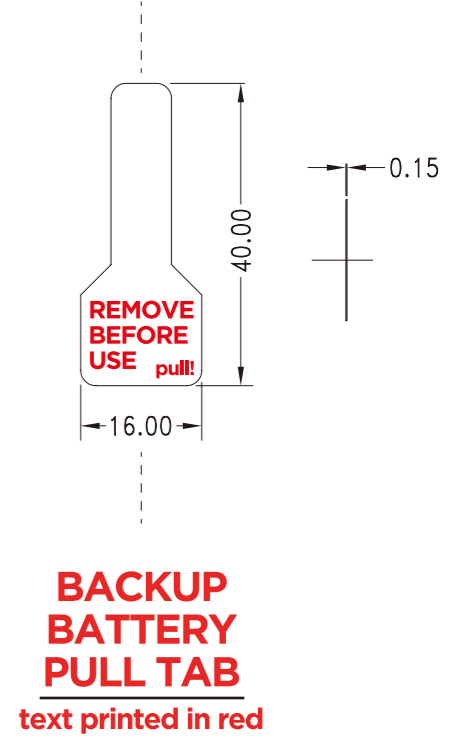

Silkscreen: Cool grey 8C

Model Label
 size: 50 x 30 mm
 color: PMS Cool Grey 8C on black PET plate
 Spet 14, 2023

Change FCC-ID (new wireless charging module)
 Sep. 14, 2023

Laser Etched Date Code

Emboss 0.3mm

WIRELESS CHARGING NOTICE PEEL
 Do not place metal phone cases or metal objects in the wireless charging area

POP Label
 PMS186C
 Material: Removeable
 Pass the heat testing and not any glue migration issue
 Spet 06, 2023

Silkscreen: Cool grey 8C

Silkscreen: Cool grey 8C

TIMEX GAW	
Title: Alarm Clock with Wireless Charging	
Version: 1	Model #: TW500B.FXv24
Designer: Mitchell Bailey	
Date: 07.13.2023	
CONFIDENTIAL and PROPRIETARY: The information contained herein including, but not limited to the products, renderings, concepts and designs comprise intellectual property of SDI Technologies Inc. and shall be kept confidential and shall not be used or disclosed by the recipient without the written authority of SDI Technologies Inc.	