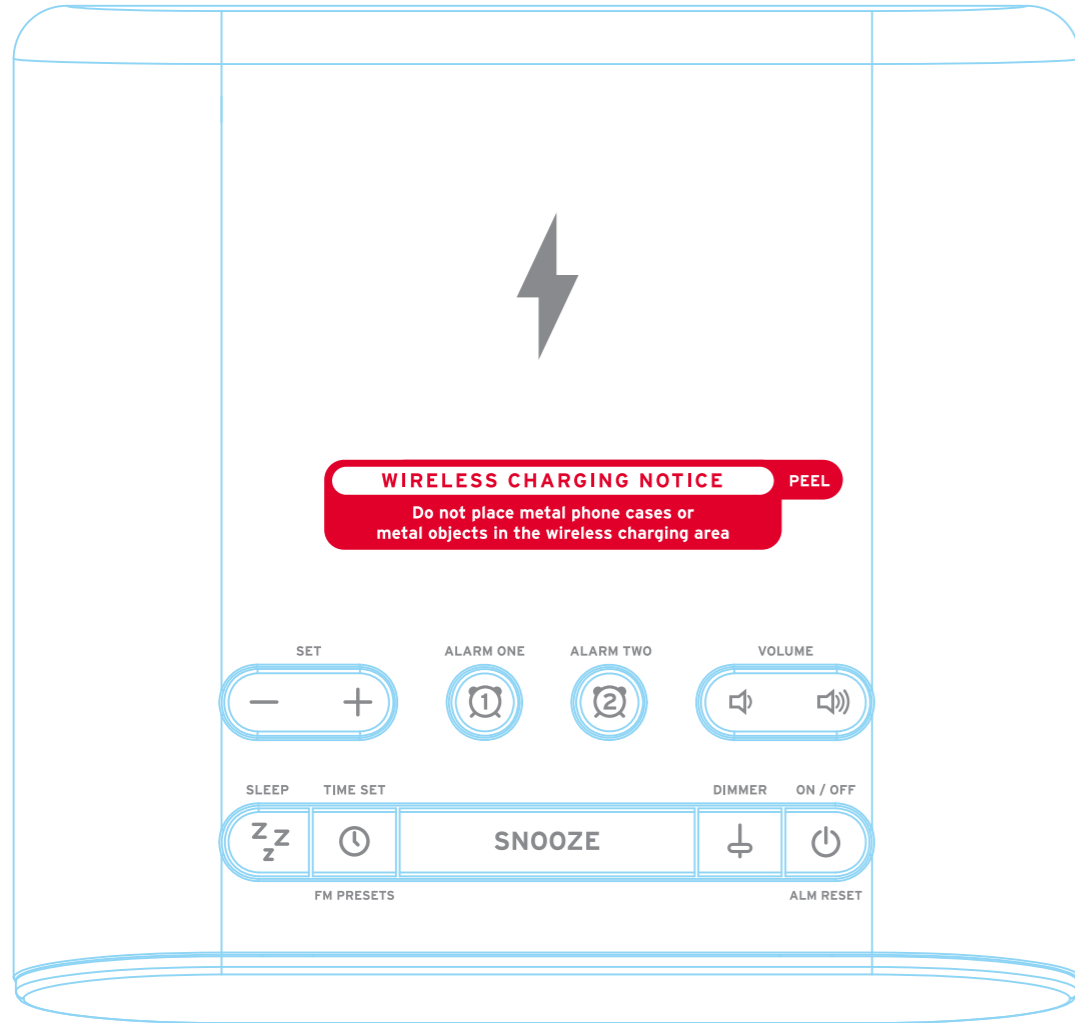

Silkscreen: Cool grey 8C

Model Label
 size: 50 x 30 mm
 color: PMS Cool Grey 8C on black PET plate
 Spet 14, 2023

Change FCC-ID (new wireless charging module)
 Sep. 14, 2023

Laser Etched Date Code

Emboss 0.3mm

WIRELESS CHARGING NOTICE PEEL
 Do not place metal phone cases or metal objects in the wireless charging area

POP Label
 PMS186C
 Material: Removeable
 Pass the heat testing and not any glue migration issue
 Spet 06, 2023

Silkscreen: Cool grey 8C

Silkscreen: Cool grey 8C

TIMEX GAW	
Title: Alarm Clock with Wireless Charging	
Version: 1	Model #: TW500B.FXv24
Designer: Mitchell Bailey	
Date: 07.13.2023	
CONFIDENTIAL and PROPRIETARY: The information contained herein including, but not limited to the products, renderings, concepts and designs comprise intellectual property of SDI Technologies Inc. and shall be kept confidential and shall not be used or disclosed by the recipient without the written authority of SDI Technologies Inc.	