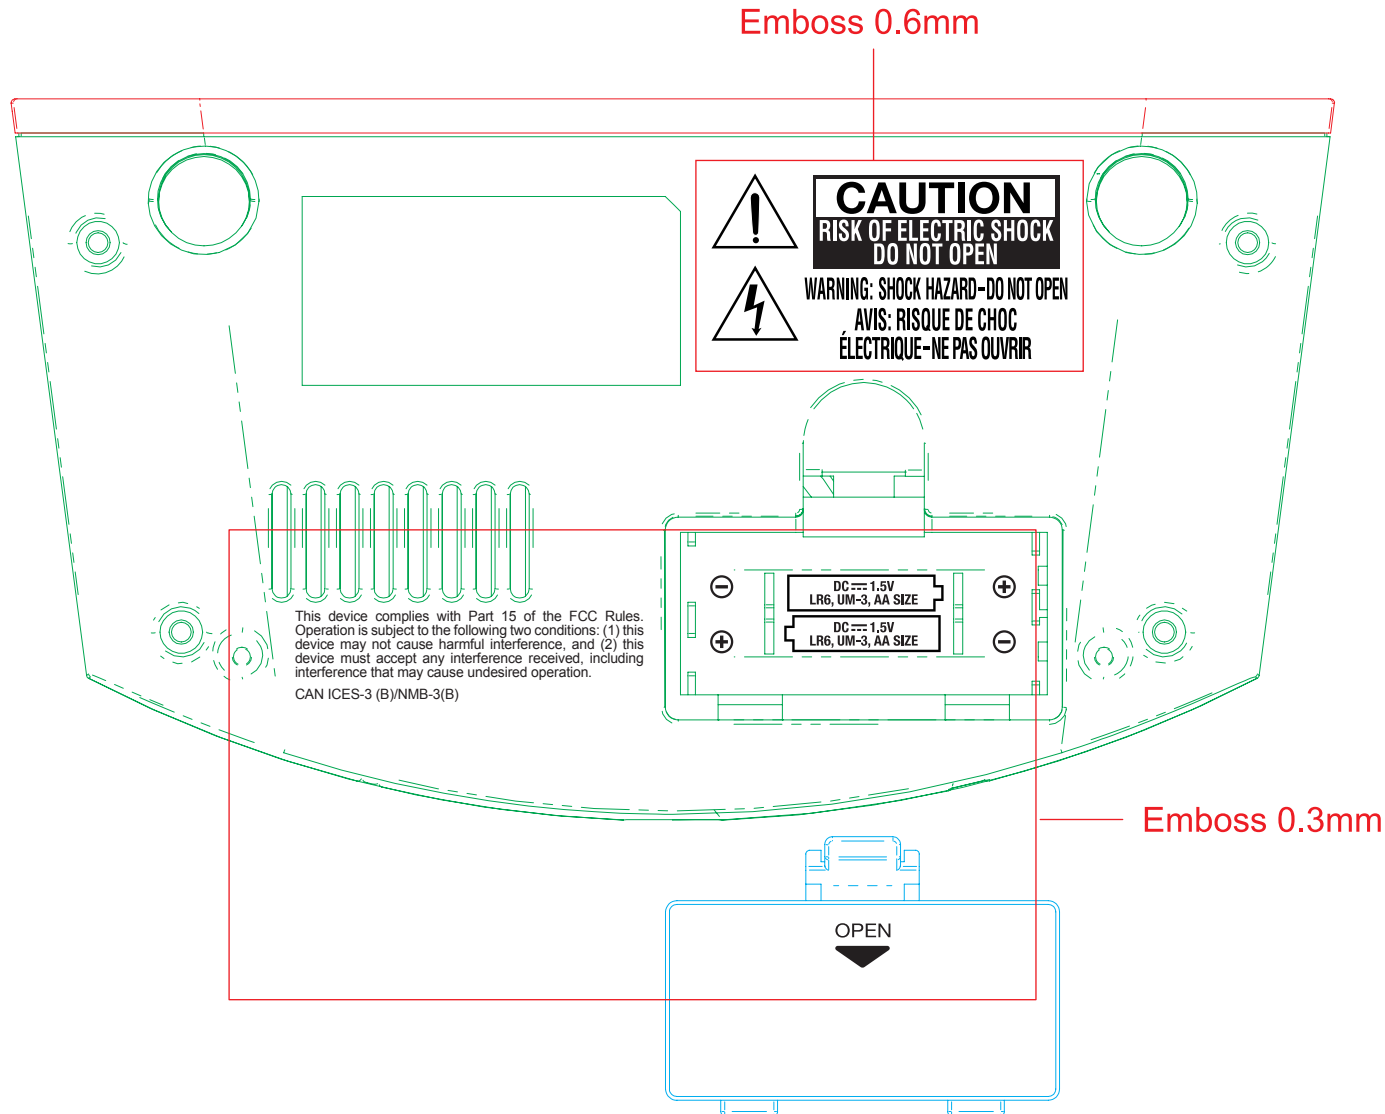

T331 Rating Label  
Size : W 49.5 x H 25mm  
Date : Jan. 07, 2014

T331 Rating Label  
Size : W 49.5 x H 25mm  
Date : Jan. 07, 2014

<b>TIMEX</b>	FCC ID: EMOT331 IC: 986B-T331
Model: T331	
Frequency Range: AM 520 - 1710 kHz FM 87.5 - 107.9 MHz	
Power Source: AC ~120V 60Hz 10W	
Clock Backup: DC ~3V "AAA" Size x 2	
Service No.: T331-A-A	<b>Intertek</b> 4008151
Toll Free: 1-800-888-4491	
Mfd & Serviced by SDI Technologies Inc.	CONFORMS TO ANSI/UL STD. 60065 CERTIFIED TO CAN/CSA STD. C22.2 No. 60065
TIMEX Reg TM Timex Corporation in the U.S. & other countries	

T331 Engraving  
 Date: Jan. 16, 2014

**T331**

	1	2	3	4	5	6	7	8	9	10	11	12
2013												
2014												
2015												
2016												
2017												

PROPERTY OF SDI TECHNOLOGIES

**T331**

	1	2	3	4	5	6	7	8	9	10	11	12
2013												
2014												
2015												
2016												
2017												