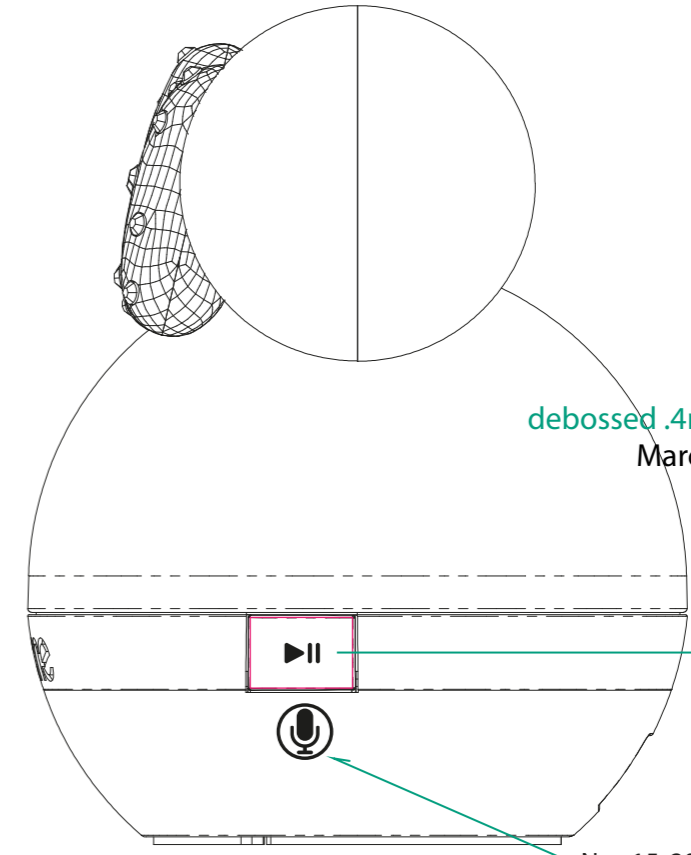

debossed .4mm, sharp edges  
March 12, 2013

Nov 15, 2017

Deco color: PMS877C

No iHome logo  
Nov 07, 2017

debossed .4mm, sharp edges  
March 12, 2013

Nov 15, 2017

Deco color: PMS877C

Dec 12, 2017

Model: MF-M8 (2018)  
Model plate  
Date: Dec 12, 2017  
Size: 41W x 30H mm  
Print: PMS 429C (text)  
Material: black color (iBT81's) Sheet

debossed .4mm, sharp edges  
March 12, 2013