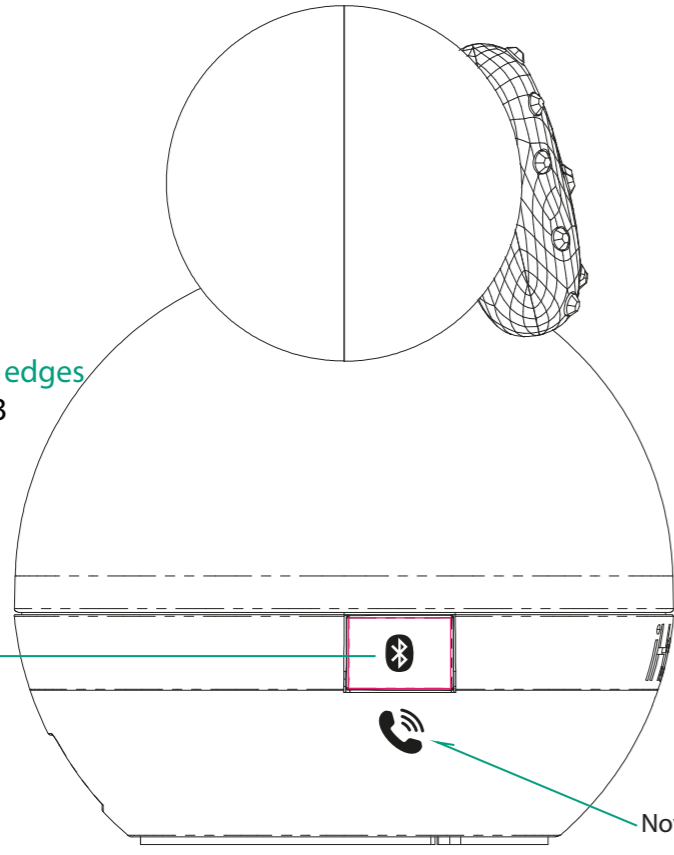

debossed .4mm, sharp edges  
March 12, 2013

Nov 15, 2017

Deco color: PMS877C

No iHome logo  
Nov 07, 2017

debossed .4mm, sharp edges  
March 12, 2013

Nov 15, 2017

Deco color: PMS877C

Dec 12, 2017

Model: MF-M8 (2018)  
Model plate  
Date: Dec 12, 2017  
Size: 41W x 30H mm  
Print: PMS 429C (text)  
Material: black color (iBT81's) Sheet

debossed .4mm, sharp edges  
March 12, 2013