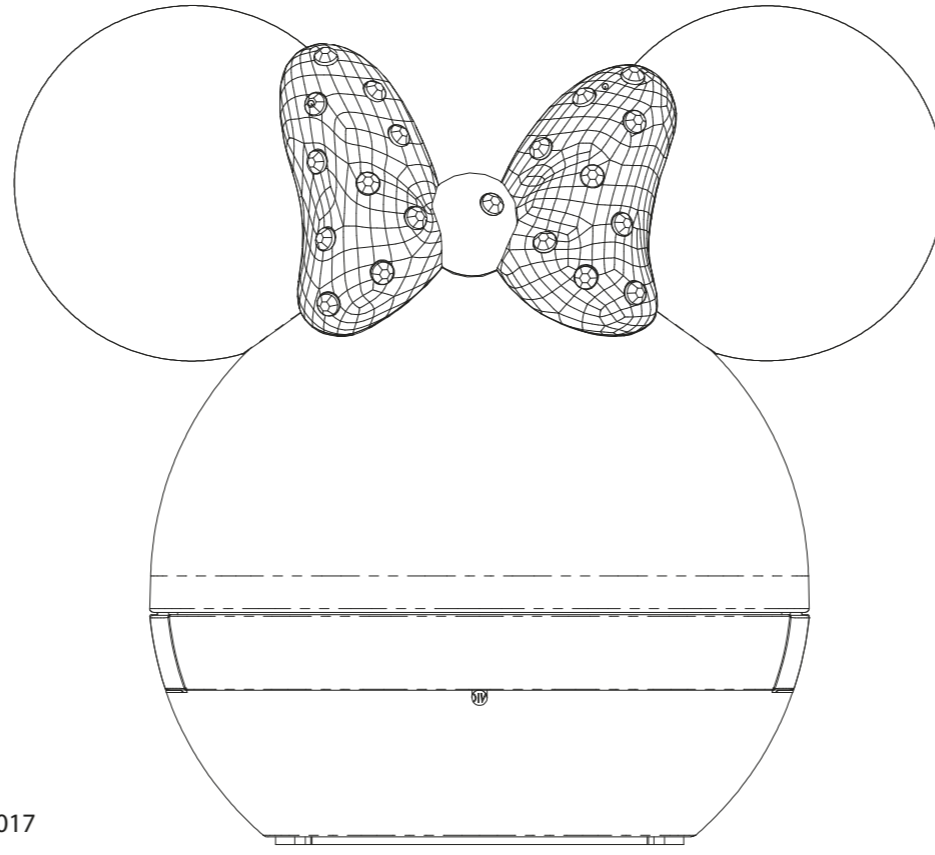

debossed .4mm, sharp edges  
March 12, 2013

Nov 15, 2017

Deco color: PMS877C

No iHome logo  
Nov 07, 2017

debossed .4mm, sharp edges  
March 12, 2013

Nov 15, 2017

Deco color: PMS877C

Dec 12, 2017

Model: MF-M8 (2018)  
Model plate  
Date: Dec 12, 2017  
Size: 41W x 30H mm  
Print: PMS 429C (text)  
Material: black color (iBT81's) Sheet

debossed .4mm, sharp edges  
March 12, 2013