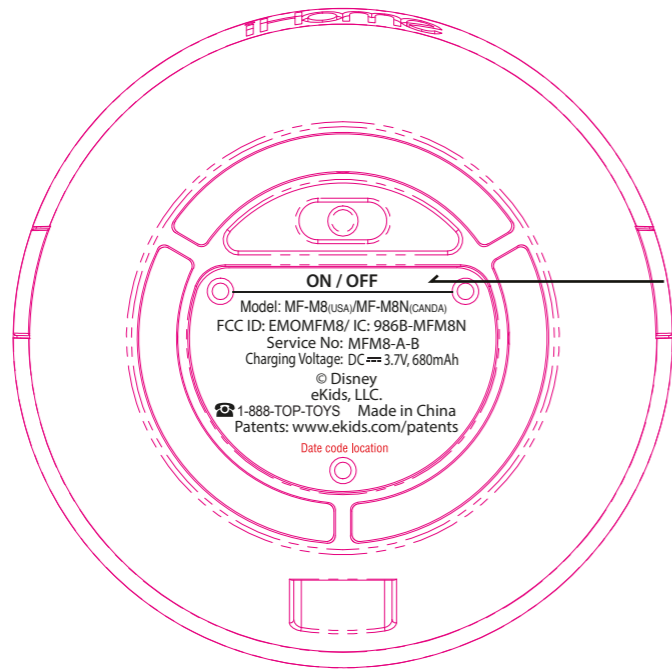

debossed .4mm, sharp edges  
March 12, 2013

Nov 15, 2017

Deco color: PMS877C

No iHome logo  
Nov 07, 2017

debossed .4mm, sharp edges  
March 12, 2013

Nov 15, 2017

Deco color: PMS877C

Dec 12, 2017

Model: MF-M8 (2018)  
Model plate  
Date: Dec 12, 2017  
Size: 41W x 30H mm  
Print: PMS 429C (text)  
Material: black color (iBT81's) Sheet

debossed .4mm, sharp edges  
March 12, 2013