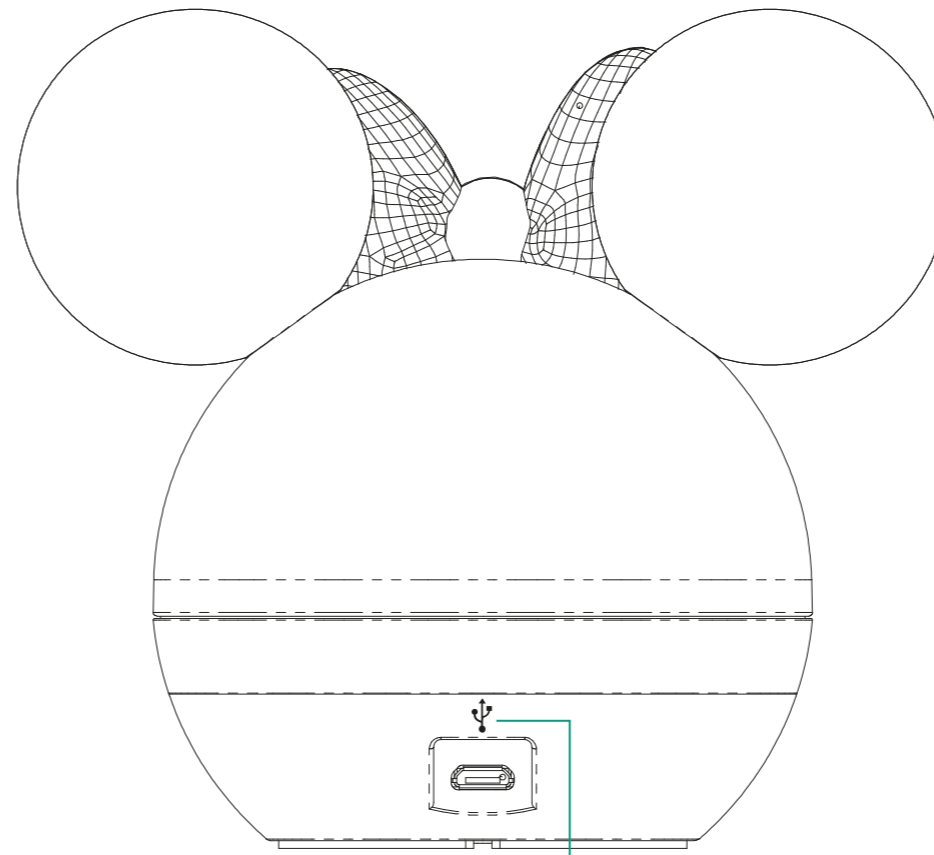

debossed .4mm, sharp edges  
March 12, 2013

Nov 15, 2017

Deco color: PMS877C

No iHome logo  
Nov 07, 2017

debossed .4mm, sharp edges  
March 12, 2013

Nov 15, 2017

Deco color: PMS877C

Dec 12, 2017

Model: MF-M8 (2018)  
Model plate  
Date: Dec 12, 2017  
Size: 41W x 30H mm  
Print: PMS 429C (text)  
Material: black color (iBT81's) Sheet

debossed .4mm, sharp edges  
March 12, 2013