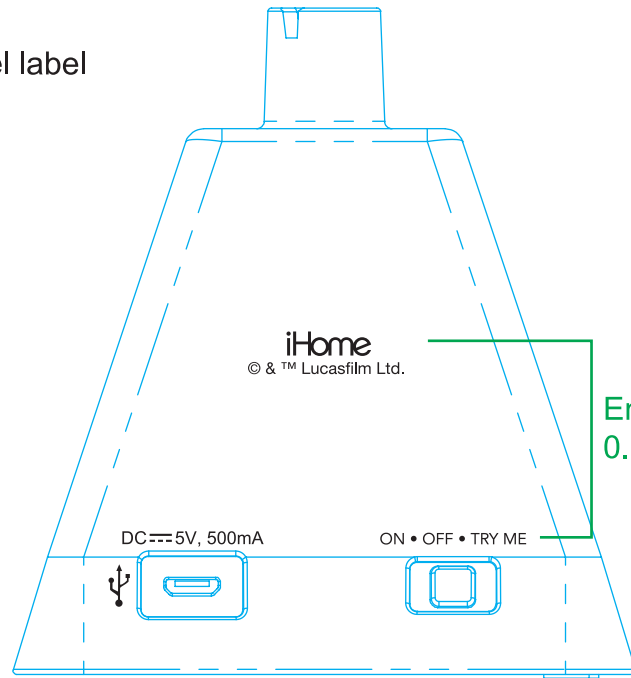

Li-B43
Engraving and model label

Model: Li-B43
FCC ID: EMOLIB43
IC: 986B-LIB43
Charging Voltage: DC 5V, 500mA
Service No: LiB43-USA
☎ 1-800-288-2792
Patents: www.ekids.com/patents
Made in China
iHome® is a registered trademark of
SDI Technologies Inc., used under license

Model label
White text on black label