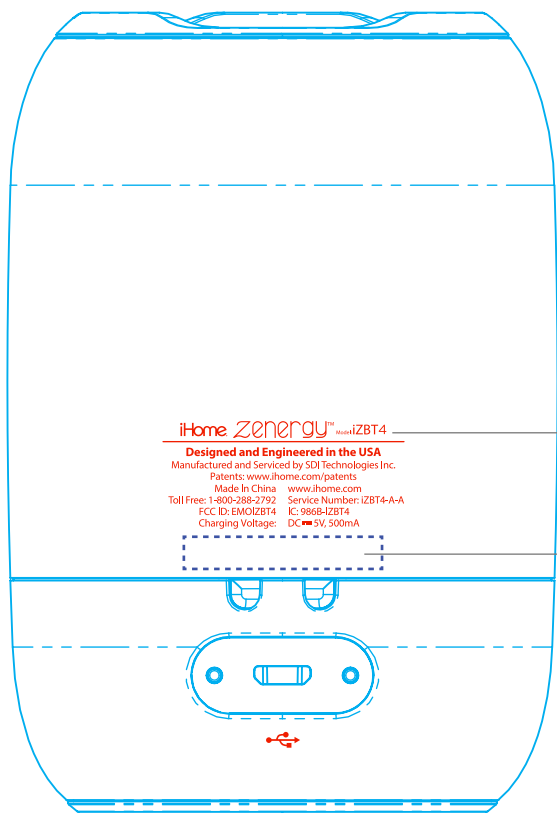

PINK - Emboss 0.3mm
 RED - Pad Print Ref. DL for color specifics
 GREEN - Deboss 0.3mm
 BLUE - Glossy Deboss 0.3mm

Jan 4, 2019

Date Code Location
 Laser etched onto cabinet

Height Change Update
 8-14-18

Button Icon Treatment Updated & Enlarged
 12-04-18

Option 2

BLUE - Glossy Deboss 0.3mm

GREEN - Deboss 0.3mm