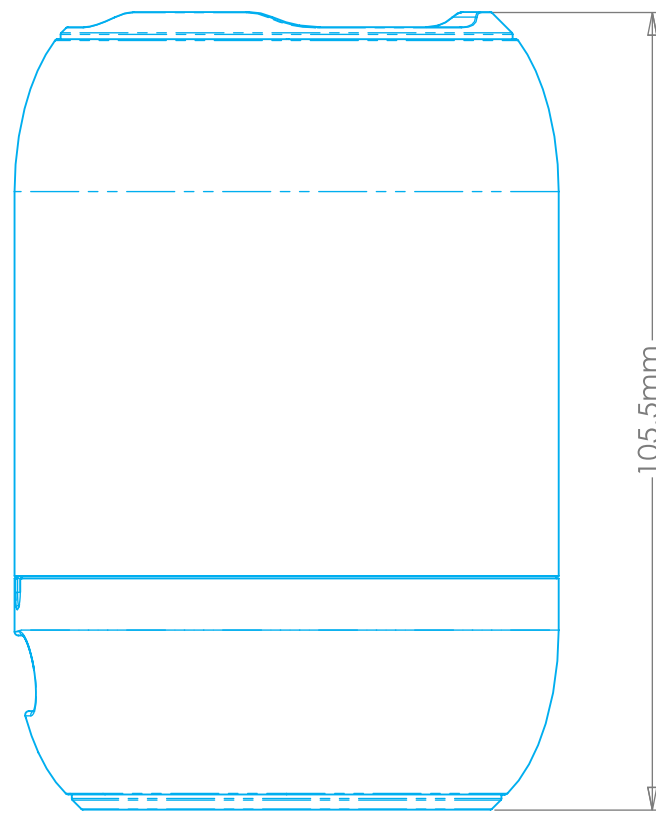

PINK - Emboss 0.3mm
 RED - Pad Print Ref. DL for color specifics
 GREEN - Deboss 0.3mm
 BLUE - Glossy Deboss 0.3mm

Jan 4, 2019

Date Code Location
 Laser etched onto cabinet

Height Change Update
 8-14-18

Button Icon Treatment Updated & Enlarged
 12-04-18

Option 2

BLUE - Glossy Deboss 0.3mm

GREEN - Deboss 0.3mm