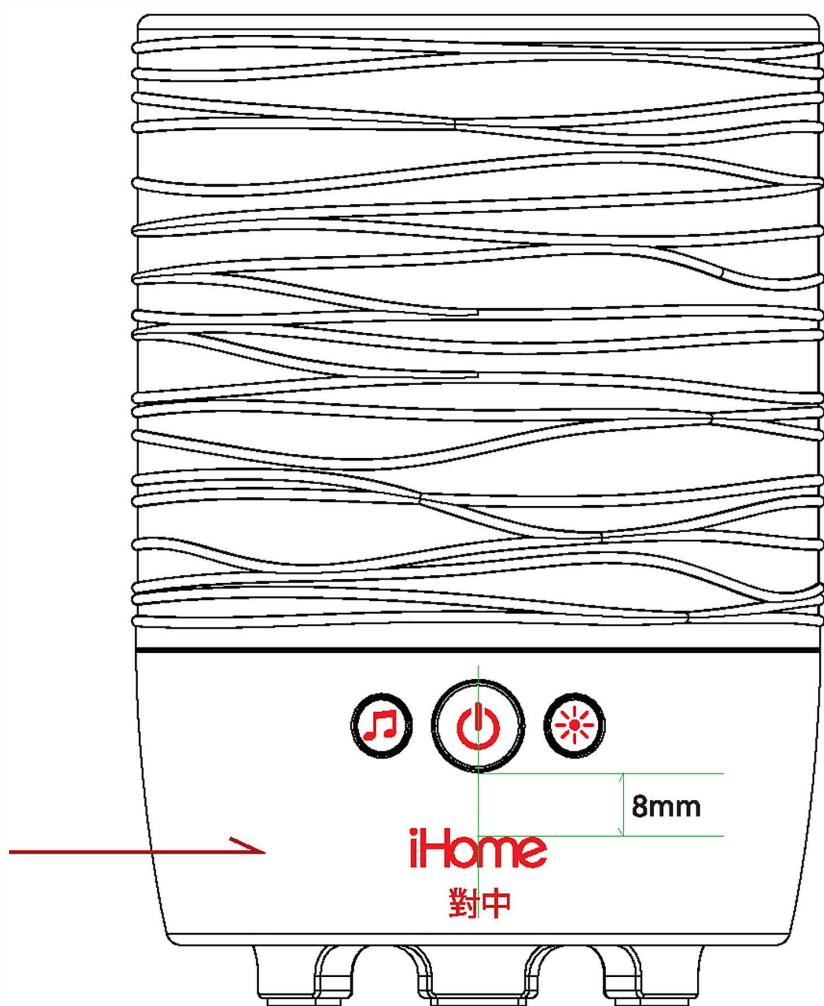

May 03, 2023

May 03, 2023

Blue - Debossed 0.3mm

USB-C port updated

RED - Pad Printed,
See DL for color
Cool grey 4U

true view:

RED - Pad Printed,
See DL for color
Cool grey 4U

Blue - Debossed 0.3mm

Date Code
font size: 8pt

Model no plate

Model plate

WFT: white background, Text: Cool gray 8C
BH: Black background, Text: cool grey 4U

2023.05.02 Updated