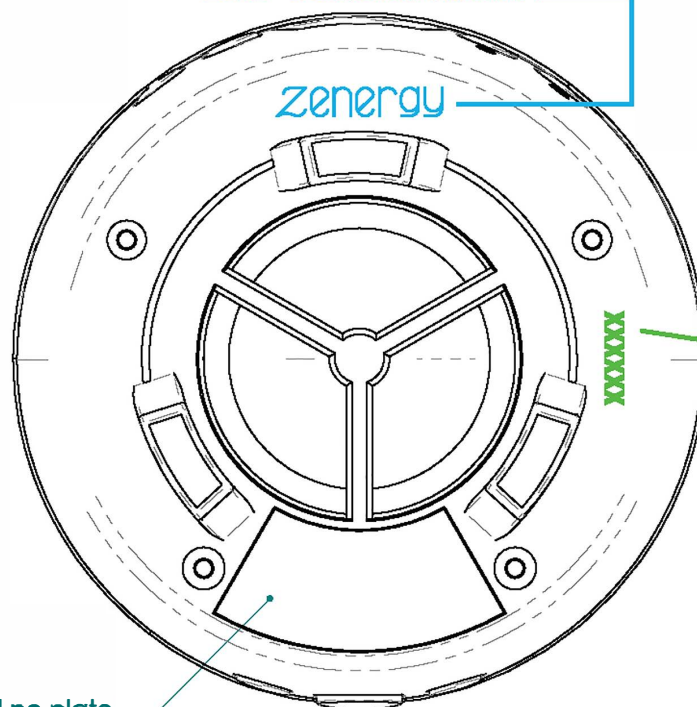

May 03, 2023

May 03, 2023

Blue - Debossed 0.3mm

USB-C port updated

RED - Pad Printed,
See DL for color
Cool grey 4U

true view:

RED - Pad Printed,
See DL for color
Cool grey 4U

Blue - Debossed 0.3mm

Date Code
font size: 8pt

Model no plate

Model plate

WFT: white background, Text: Cool gray 8C
BH: Black background, Text: cool grey 4U

2023.05.02 Updated