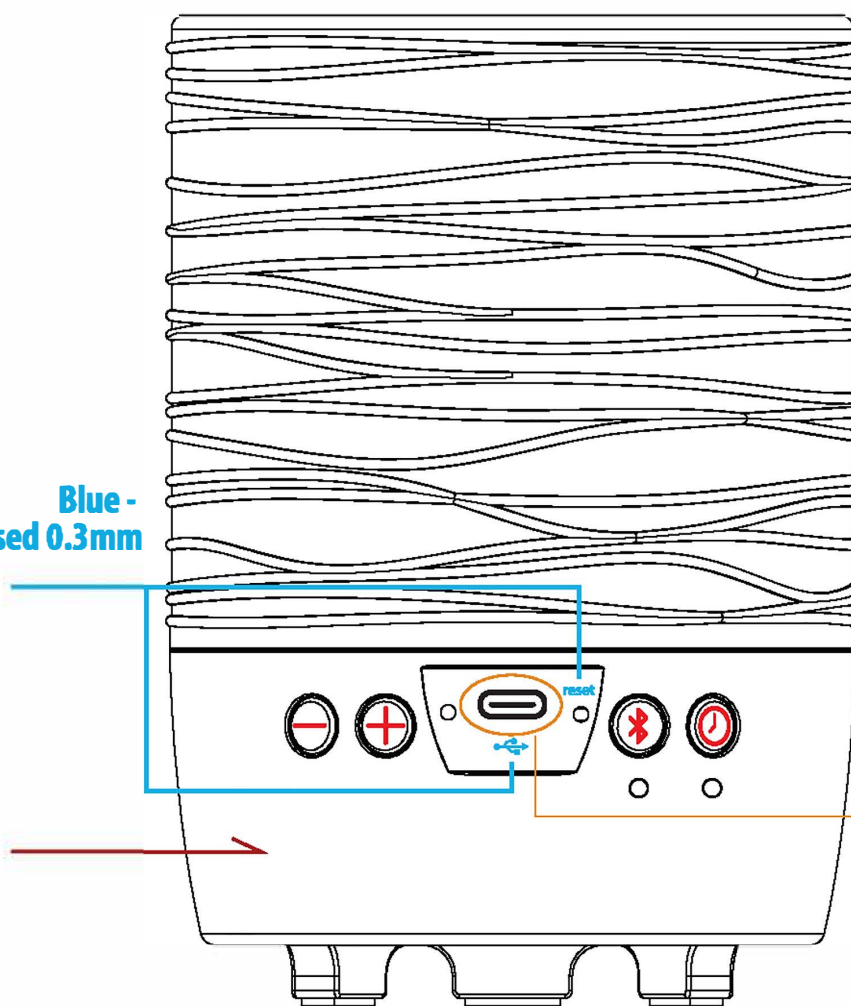

May 03, 2023

May 03, 2023

Blue - Debossed 0.3mm

USB-C port updated

RED - Pad Printed,
See DL for color
Cool grey 4U

true view:

RED - Pad Printed,
See DL for color
Cool grey 4U

Blue - Debossed 0.3mm

Date Code
font size: 8pt

Model no plate

Model plate

WFT: white background, Text: Cool gray 8C
BH: Black background, Text: cool grey 4U

2023.05.02 Updated