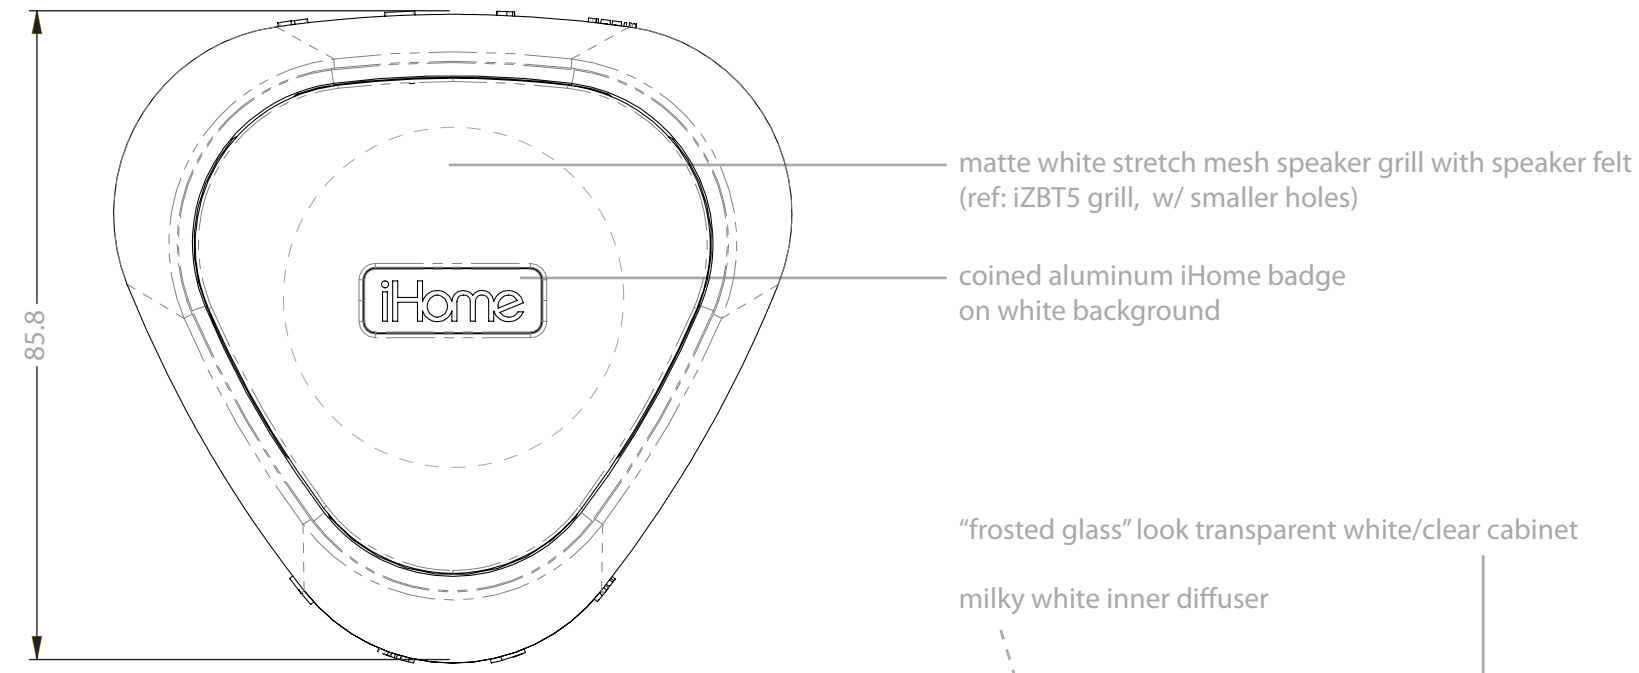

iHome GAW

Version: 2	Model #: iZABT50
Designer: Jen Garrett	
Date: 03.10.2017	
CONFIDENTIAL and PROPRIETARY: The information contained herein including, but not limited to the products, renderings, concepts and designs comprise intellectual property of SDI Technologies Inc. and shall be kept confidential and shall not be used or disclosed by the recipient without the written authority of SDI Technologies Inc.	

(made logo thicker) **Zenergy**

Zenergy logo debossed 0.5mm

button GAW embossed 0.5mm white rubber button band

"frosted glass" look transparent white/clear cabinet

milky white inner diffuser

3/16/2017- Embossed. 0.3mm

model info GAW printed PMS 428 white PVC sheet

alignment tab for drawer