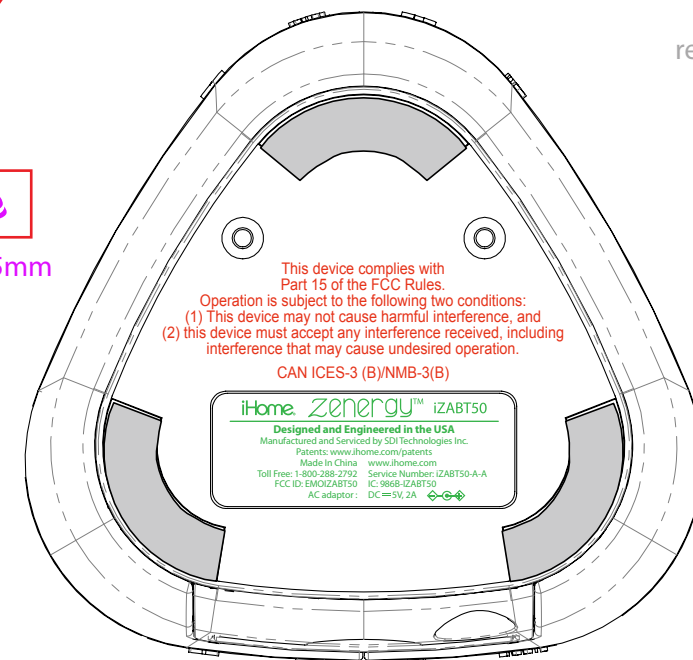

iHome GAW

Version: 2	Model #: iZABT50
Designer: Jen Garrett	
Date: 03.10.2017	
CONFIDENTIAL and PROPRIETARY: The information contained herein including, but not limited to the products, renderings, concepts and designs comprise intellectual property of SDI Technologies Inc. and shall be kept confidential and shall not be used or disclosed by the recipient without the written authority of SDI Technologies Inc.	

(made logo thicker) **Zenergy**

Zenergy logo debossed 0.5mm

button GAW embossed 0.5mm white rubber button band

"frosted glass" look transparent white/clear cabinet

milky white inner diffuser

3/16/2017- Embossed. 0.3mm

model info GAW printed PMS 428 white PVC sheet

alignment tab for drawer