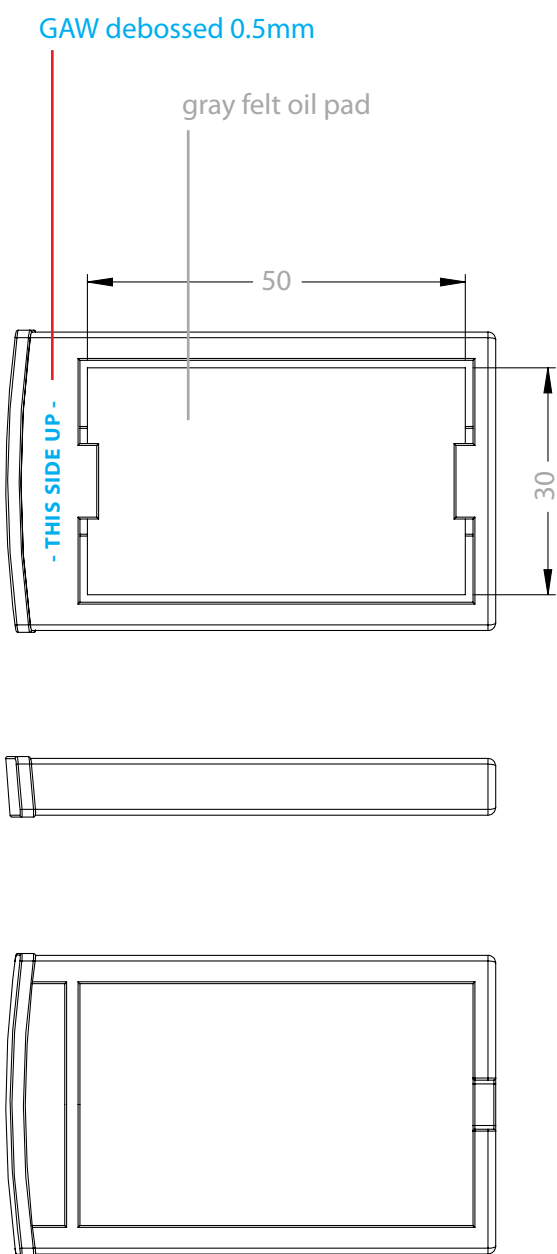

(made logo thicker) **Zenergy**

Zenergy logo debossed 0.5mm

button GAW embossed 0.5mm white rubber button band

"frosted glass" look transparent white/clear cabinet

milky white inner diffuser

3/16/2017- Embossed. 0.3mm

model info GAW printed PMS 428 white PVC sheet

alignment tab for drawer