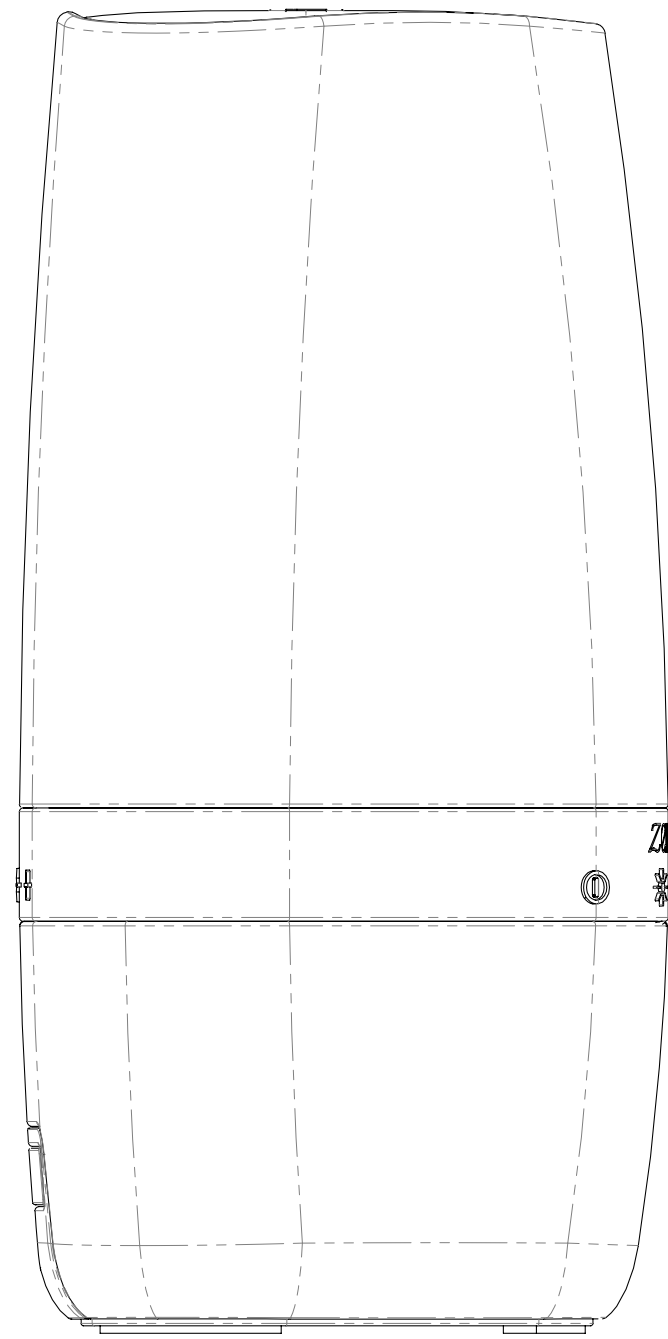

iHome GAW

Version: 2	Model #: iZABT50
Designer: Jen Garrett	
Date: 03.10.2017	
CONFIDENTIAL and PROPRIETARY: The information contained herein including, but not limited to the products, renderings, concepts and designs comprise intellectual property of SDI Technologies Inc. and shall be kept confidential and shall not be used or disclosed by the recipient without the written authority of SDI Technologies Inc.	

(made logo thicker) **Zenergy**

Zenergy logo debossed 0.5mm

button GAW embossed 0.5mm white rubber button band

"frosted glass" look transparent white/clear cabinet

milky white inner diffuser

3/16/2017- Embossed. 0.3mm

model info GAW printed PMS 428 white PVC sheet

alignment tab for drawer