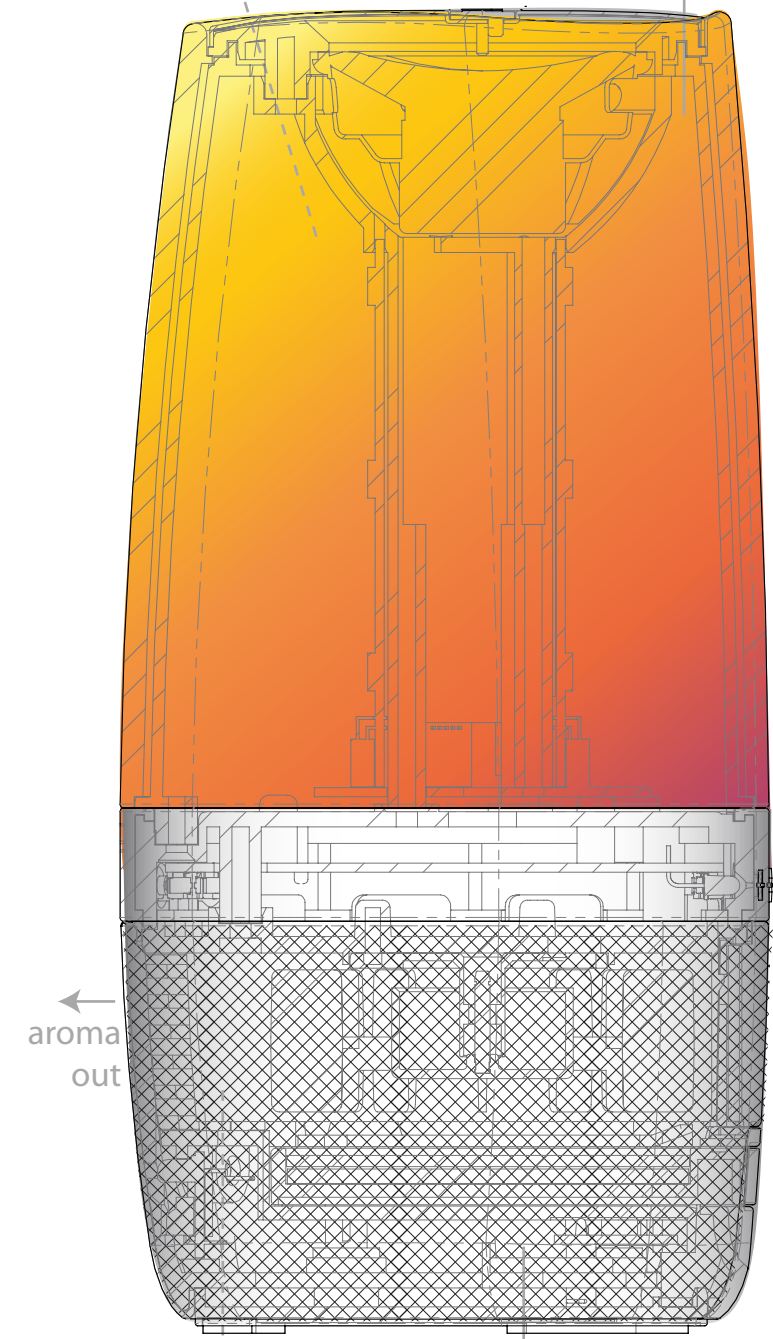

(made logo thicker) **Zenergy**

Zenergy logo debossed 0.5mm

button GAW embossed 0.5mm white rubber button band

"frosted glass" look transparent white/clear cabinet

milky white inner diffuser

3/16/2017- Embossed. 0.3mm

model info GAW printed PMS 428 white PVC sheet

alignment tab for drawer