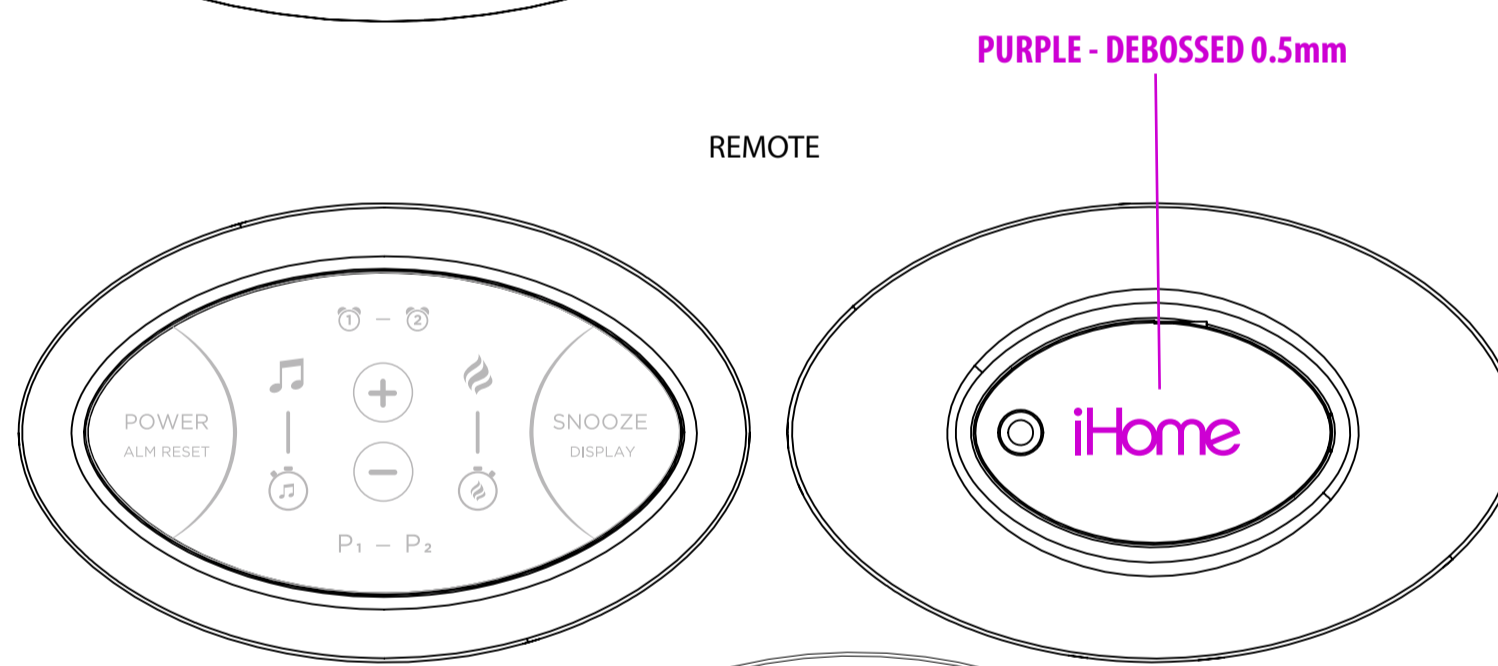

GRAY - PRINTED SHEET ref. DL  
Text Color: Cool Grey 6C  
Background Color: White - Match Cabinet  
Updated 09.09.2019

Battery compartment  
engraved: 0.3mm  
June 5, 2019

Silkscreen Print  
printed on PC board