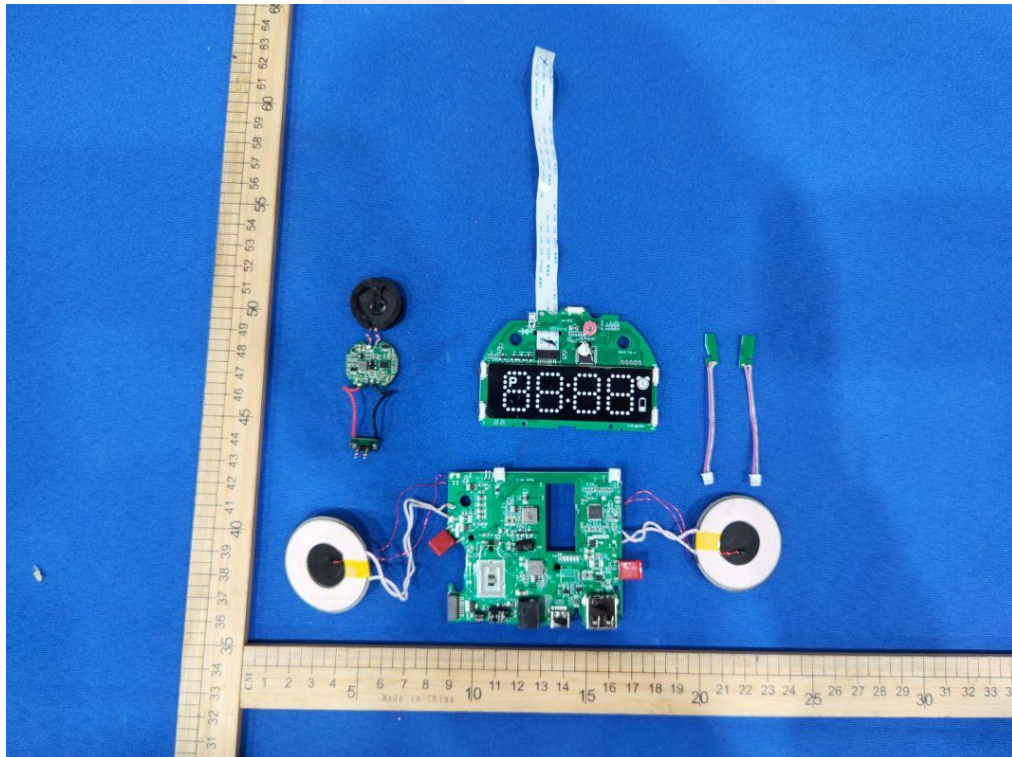

FCC ID: EMOIWW33B

Coil antenna
1: 5w