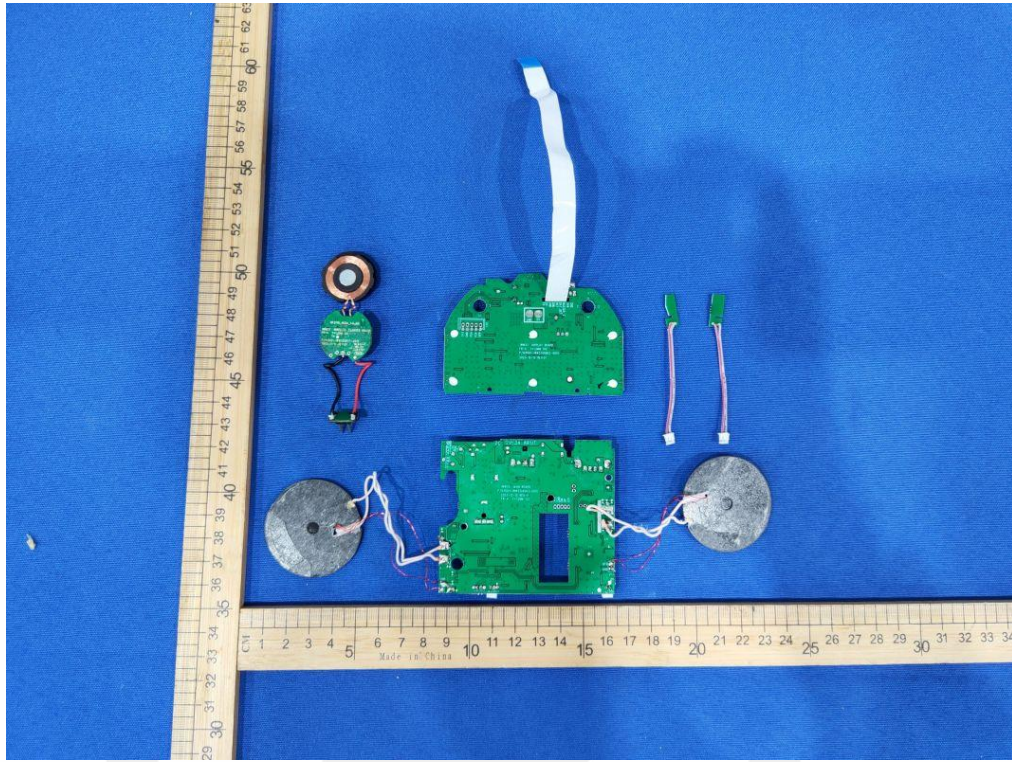

FCC ID: EMOIWW33B

Coil antenna
1: 5w