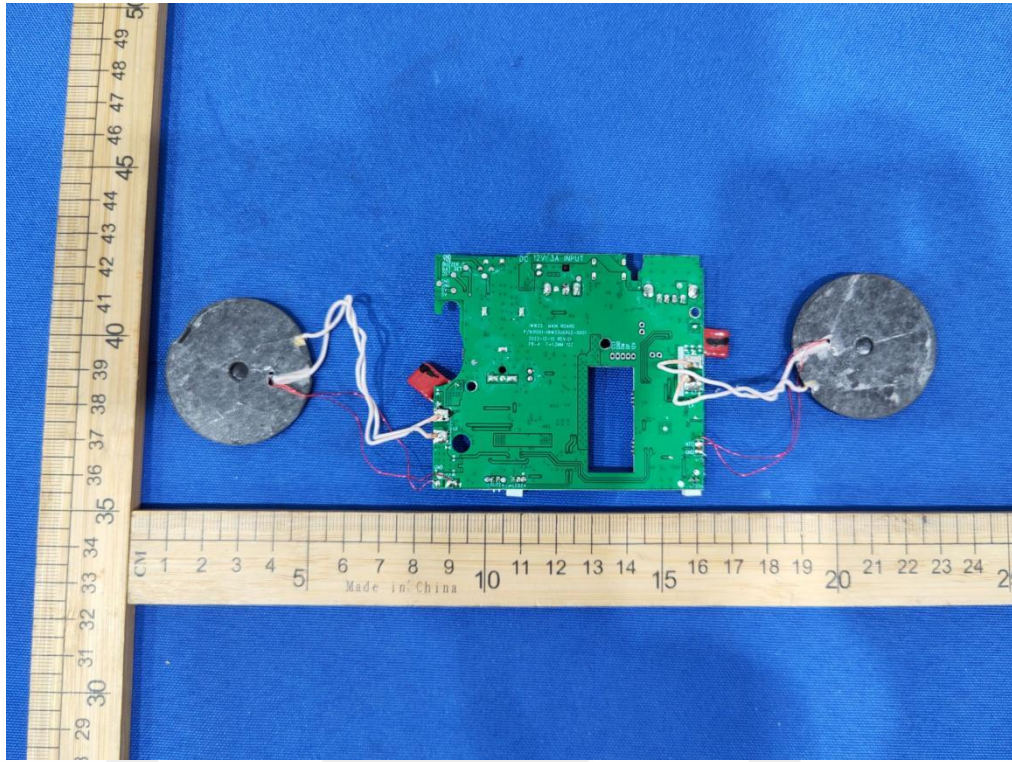

FCC ID: EMOIWW33B

Coil antenna
1: 5w