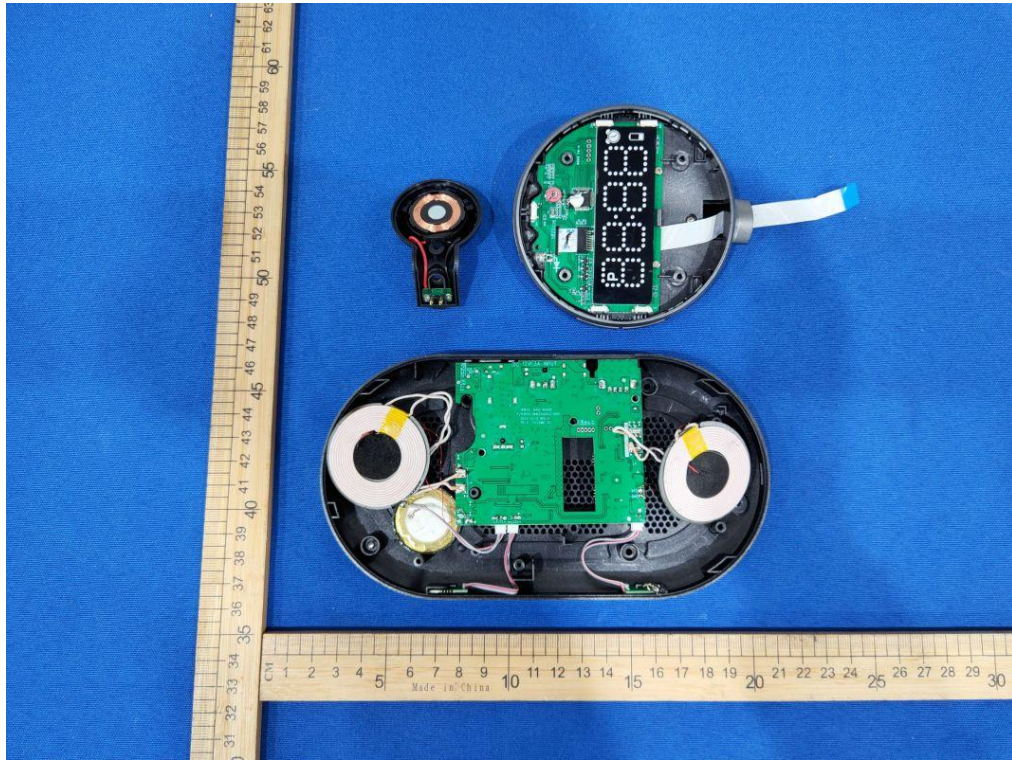

FCC ID: EMOIWW33B

Coil antenna
1: 5w