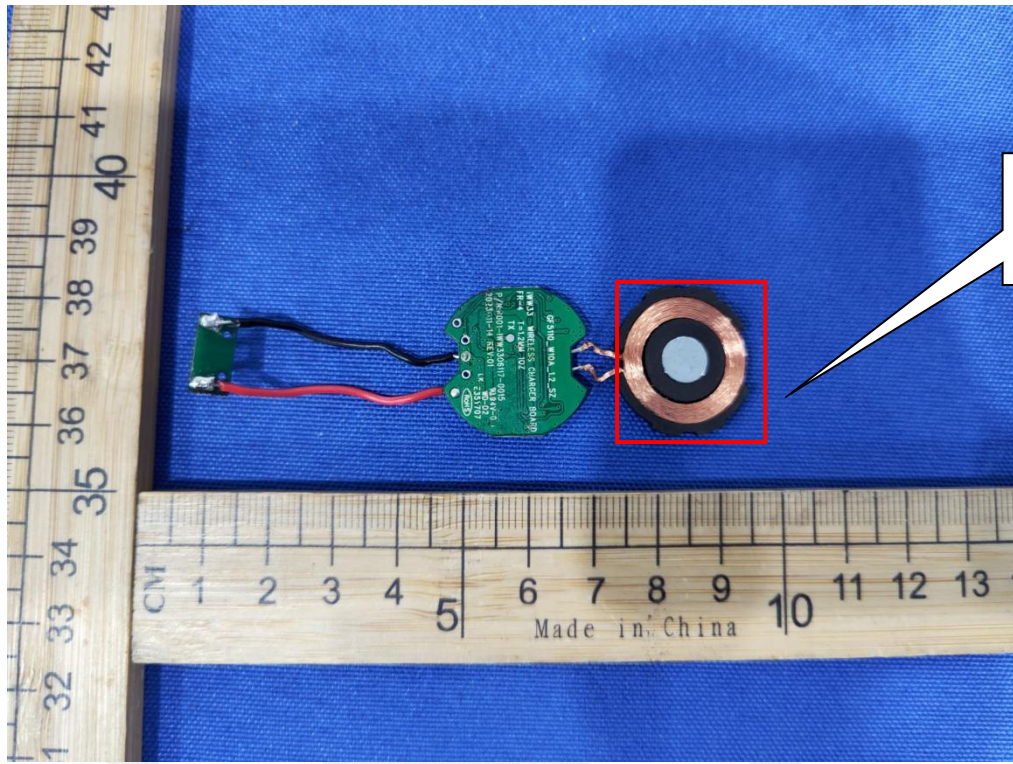

FCC ID: EMOIWW33B

Coil antenna
1: 5w