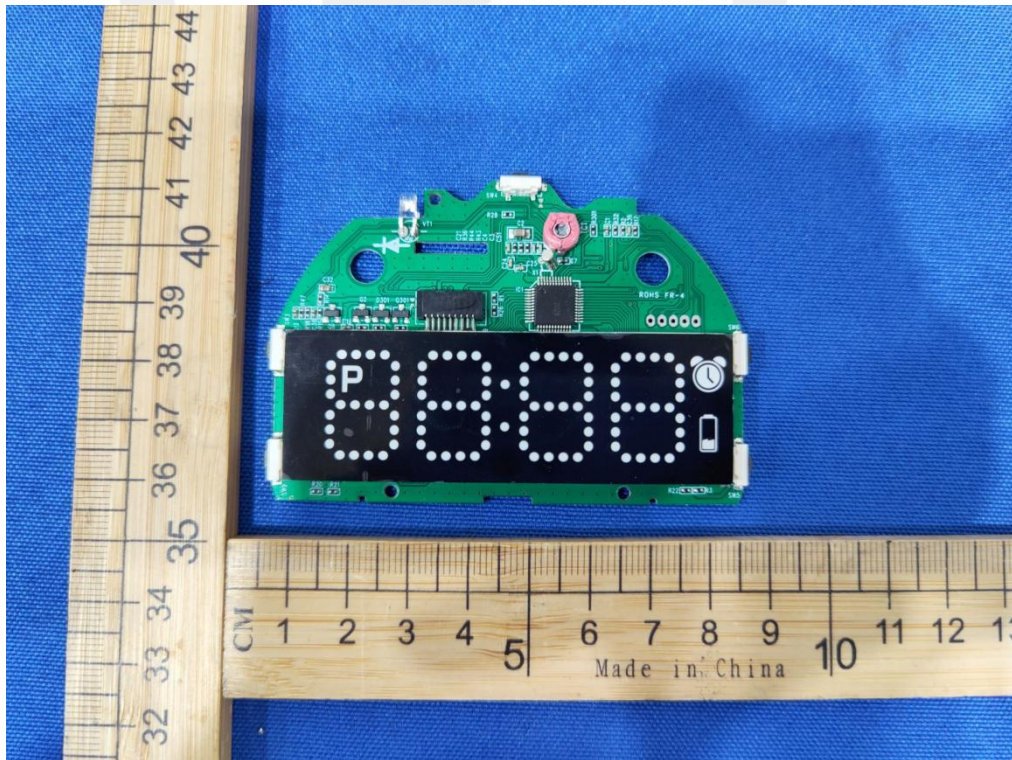

FCC ID: EMOIWW33B

Coil antenna
1: 5w