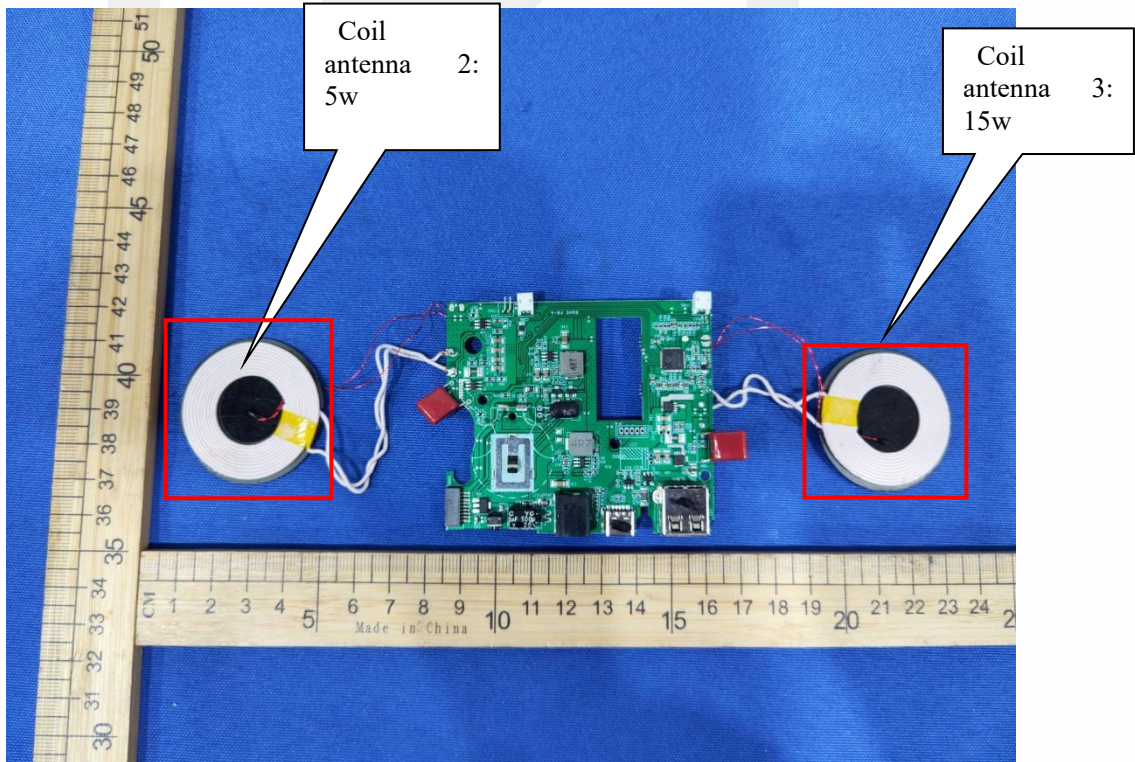

FCC ID: EMOIWW33B

Coil antenna
1: 5w