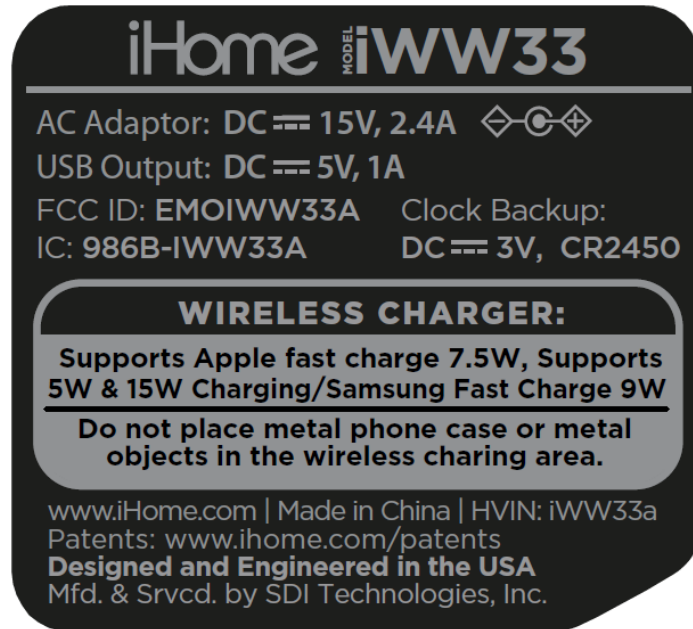

EXHIBIT A - FCC ID LABEL AND LOCATION

FCC ID Label

FCC ID Label Location Information

The label shown shall be permanently affixed at a conspicuous location on the device and be readily visible to the user at the time purchase (Labeling requirements per 2.925)