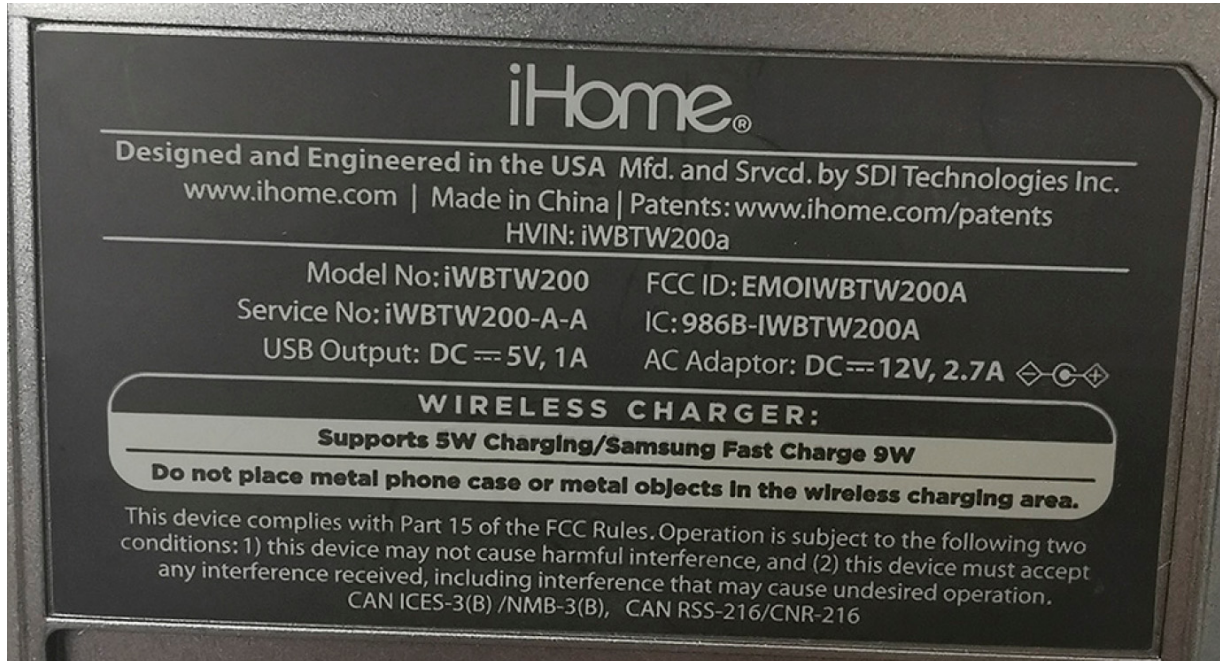

EXHIBIT A - FCC ID LABEL AND LOCATION

FCC ID Label

FCC ID Label Location Information

The label shown shall be permanently affixed at a conspicuous location on the device and be readily visible to the user at the time purchase (Labeling requirements per 2.925)