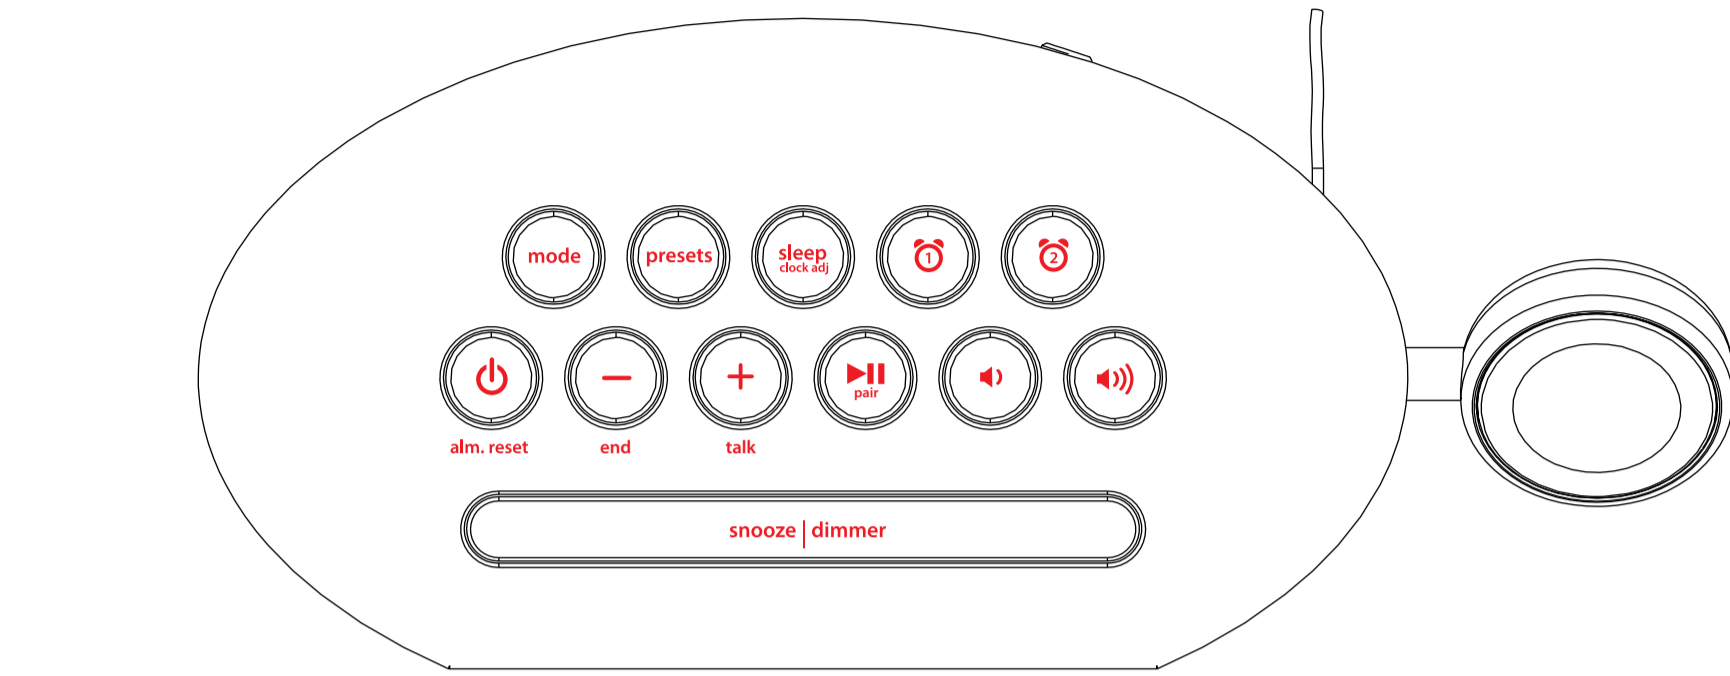

iHome		GAW	
Title: Bluetooth Alarm Clock Radio w/ Watch charger			
Version: 2	Model #: iWBT400		
Designer: MB Poandl			
Date: 08.29.2016			
CONFIDENTIAL and PROPRIETARY: The information contained herein including, but not limited to the products, renderings, concepts and designs comprise intellectual property of SDI Technologies Inc. and shall be kept confidential and shall not be used or disclosed by the recipient without the written authority of SDI Technologies Inc.			

SEE DL FOR SILK SCREEN COLORS

MODEL: iWBT400
 MODEL PLATE
 SCALE: 1:1
 DATE: Aug 29, 2016
 COLOR: refer to DL, Color: Cool grey 6C
 Material: PET cut sheet

Battery door
 EMBOSSSED/raised 0.3mm

3/20/2017