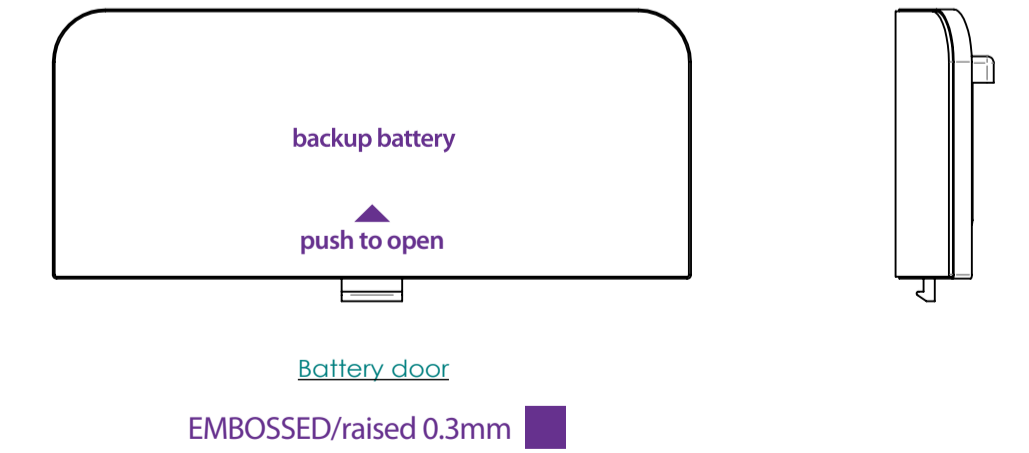

iHome		GAW	
Title: Bluetooth Alarm Clock Radio w/ Watch charger			
Version: 2	Model #: iWBT400		
Designer: MB Poandl			
Date: 08.29.2016			
CONFIDENTIAL and PROPRIETARY: The information contained herein including, but not limited to the products, renderings, concepts and designs comprise intellectual property of SDI Technologies Inc. and shall be kept confidential and shall not be used or disclosed by the recipient without the written authority of SDI Technologies Inc.			

SEE DL FOR SILK SCREEN COLORS

MODEL: iWBT400
 MODEL PLATE
 SCALE: 1:1
 DATE: Aug 29, 2016
 COLOR: refer to DL, Color: Cool grey 6C
 Material: PET cut sheet

Battery door
 EMBOSSSED/raised 0.3mm

3/20/2017