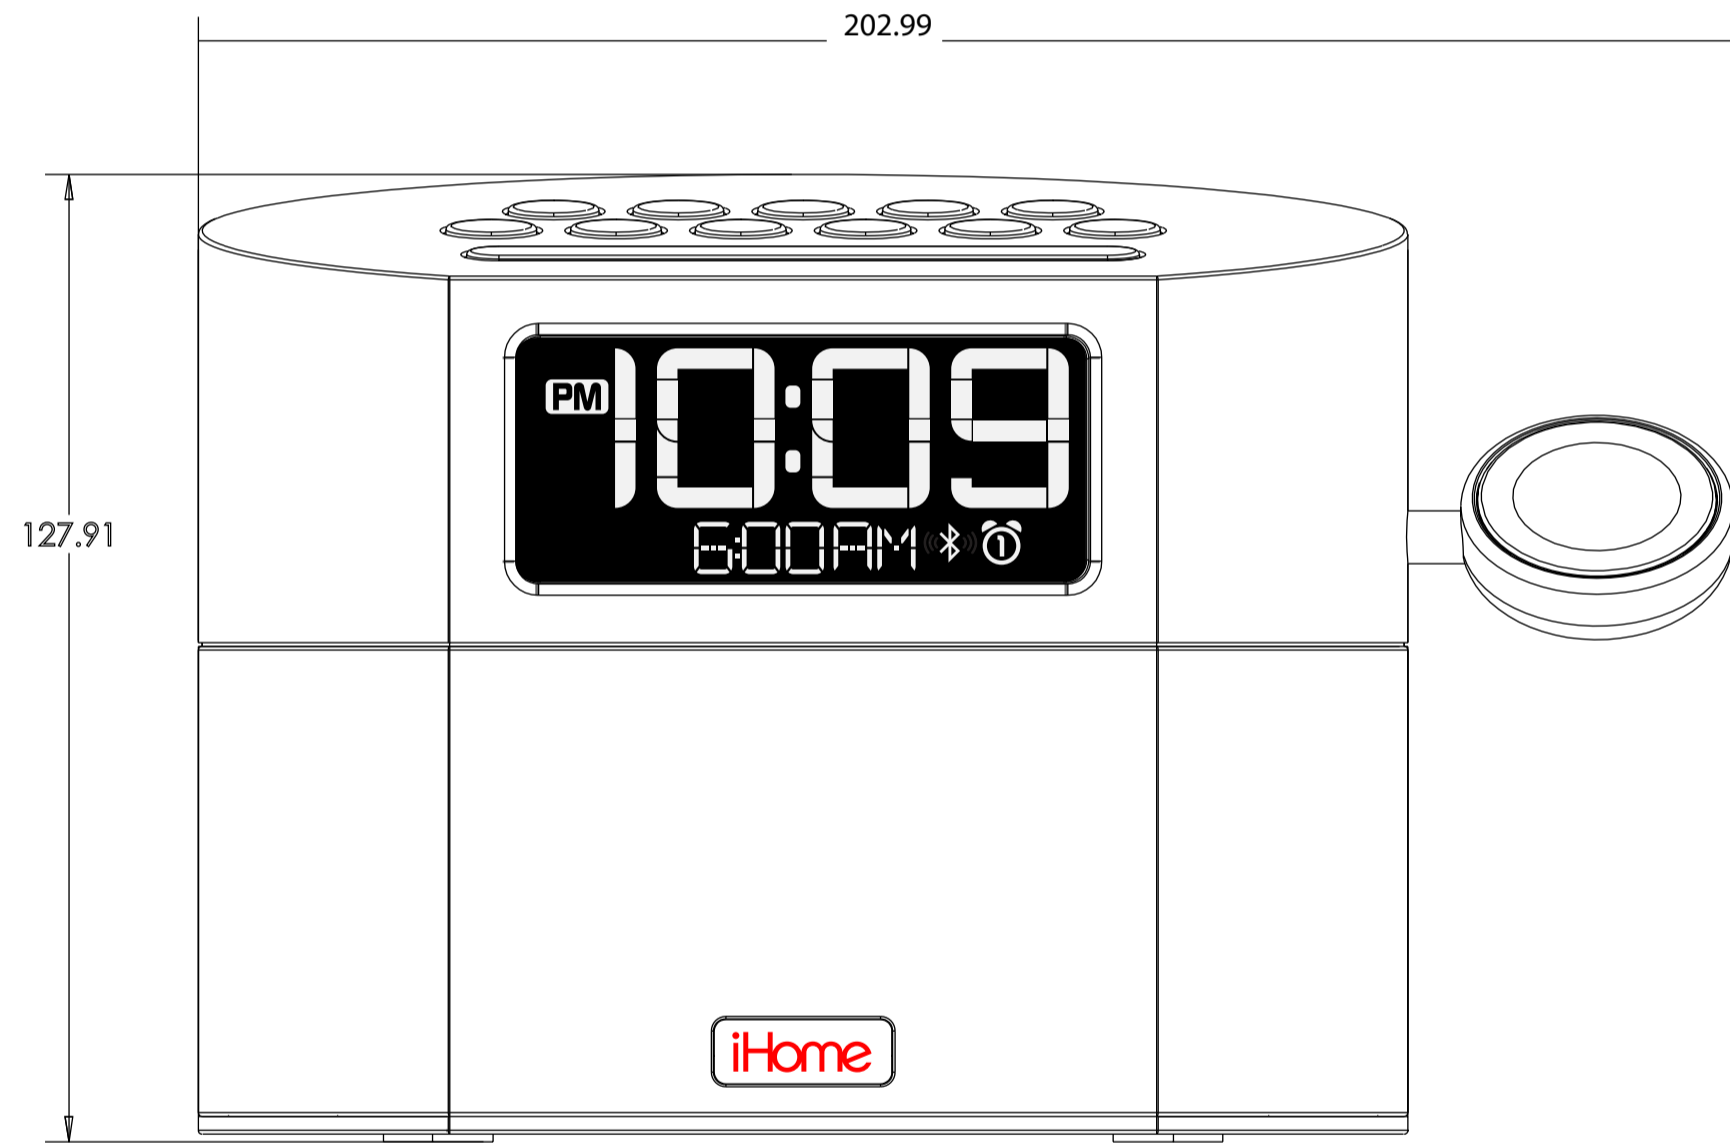

iHome		GAW	
Title: Bluetooth Alarm Clock Radio w/ Watch charger			
Version: 2	Model #: iWBT400		
Designer: MB Poandl			
Date: 08.29.2016			
CONFIDENTIAL and PROPRIETARY: The information contained herein including, but not limited to the products, renderings, concepts and designs comprise intellectual property of SDI Technologies Inc. and shall be kept confidential and shall not be used or disclosed by the recipient without the written authority of SDI Technologies Inc.			

SEE DL FOR SILK SCREEN COLORS

MODEL: iWBT400
 MODEL PLATE
 SCALE: 1:1
 DATE: Aug 29, 2016
 COLOR: refer to DL, Color: Cool grey 6C
 Material: PET cut sheet

Battery door
 EMBOSSSED/raised 0.3mm

3/20/2017