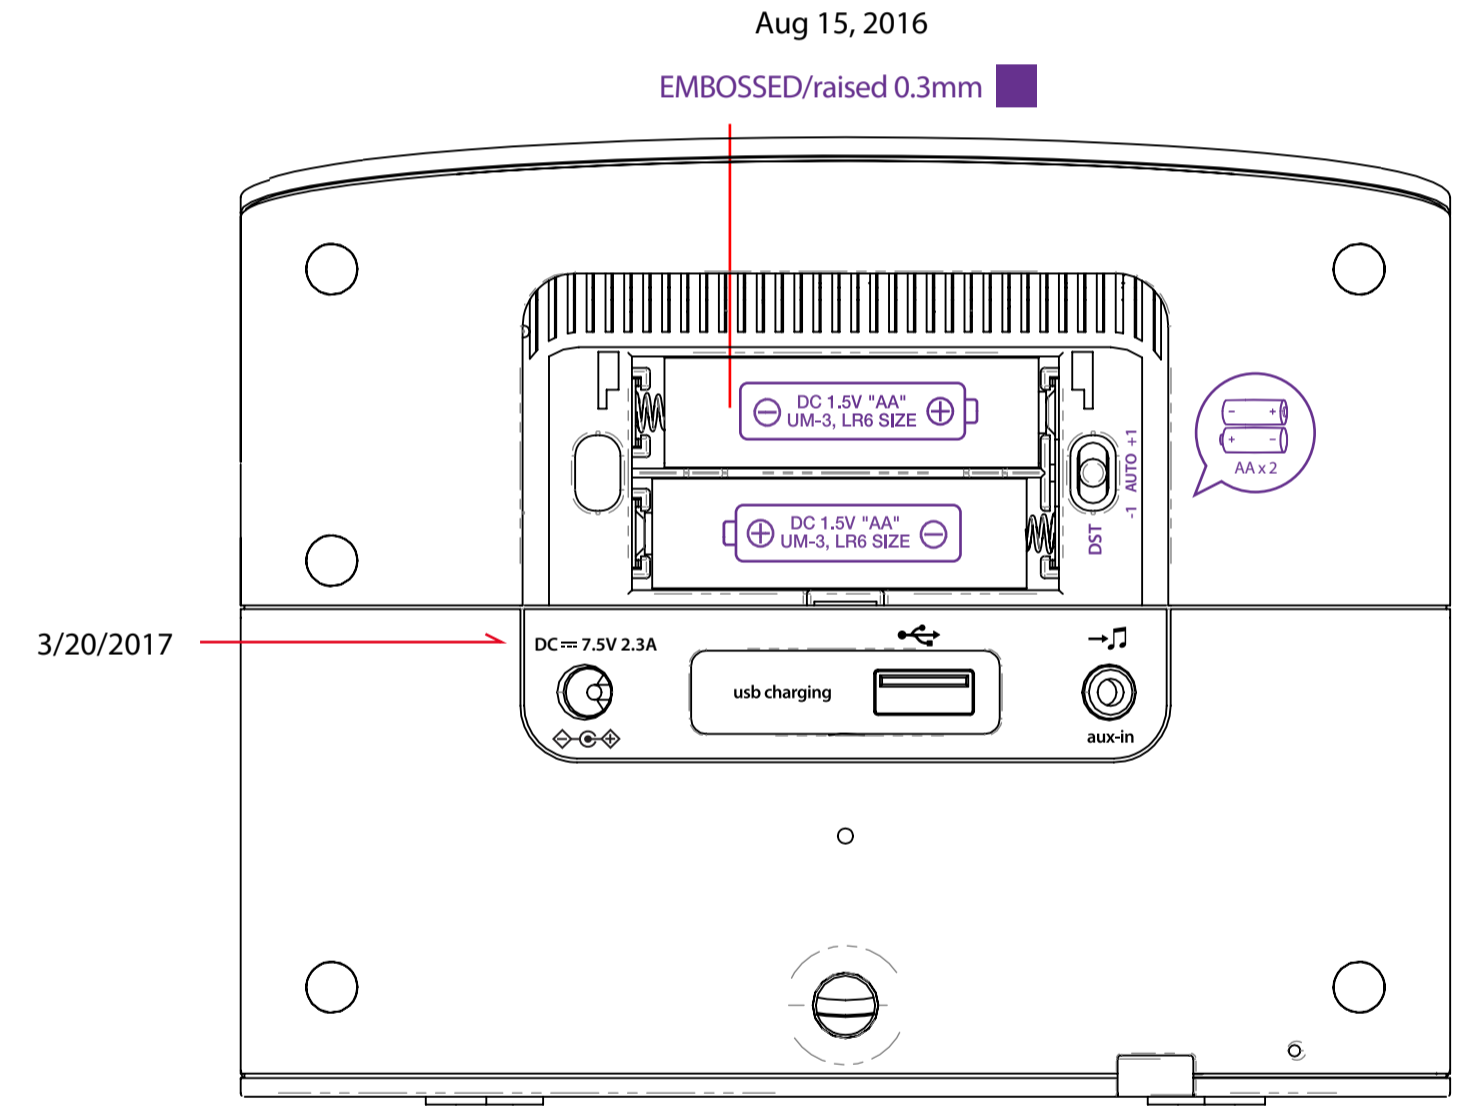

iHome		GAW	
Title: Bluetooth Alarm Clock Radio w/ Watch charger			
Version: 2	Model #: iWBT400		
Designer: MB Poandl			
Date: 08.29.2016			
CONFIDENTIAL and PROPRIETARY: The information contained herein including, but not limited to the products, renderings, concepts and designs comprise intellectual property of SDI Technologies Inc. and shall be kept confidential and shall not be used or disclosed by the recipient without the written authority of SDI Technologies Inc.			

SEE DL FOR SILK SCREEN COLORS

MODEL: iWBT400
 MODEL PLATE
 SCALE: 1:1
 DATE: Aug 29, 2016
 COLOR: refer to DL, Color: Cool grey 6C
 Material: PET cut sheet

Battery door
 EMBOSSSED/raised 0.3mm

3/20/2017