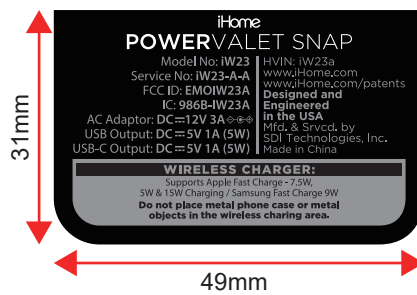

名称	后牌	料号	R712-00IW231PET-U200
规格	L49*W31*T0.1mm PET		
备注	黑色底+(白色字 & 冷灰9C字),哑面		

NJ EDIT:
1.3.22

The label is located at the bottom of the product, referring to the external photos