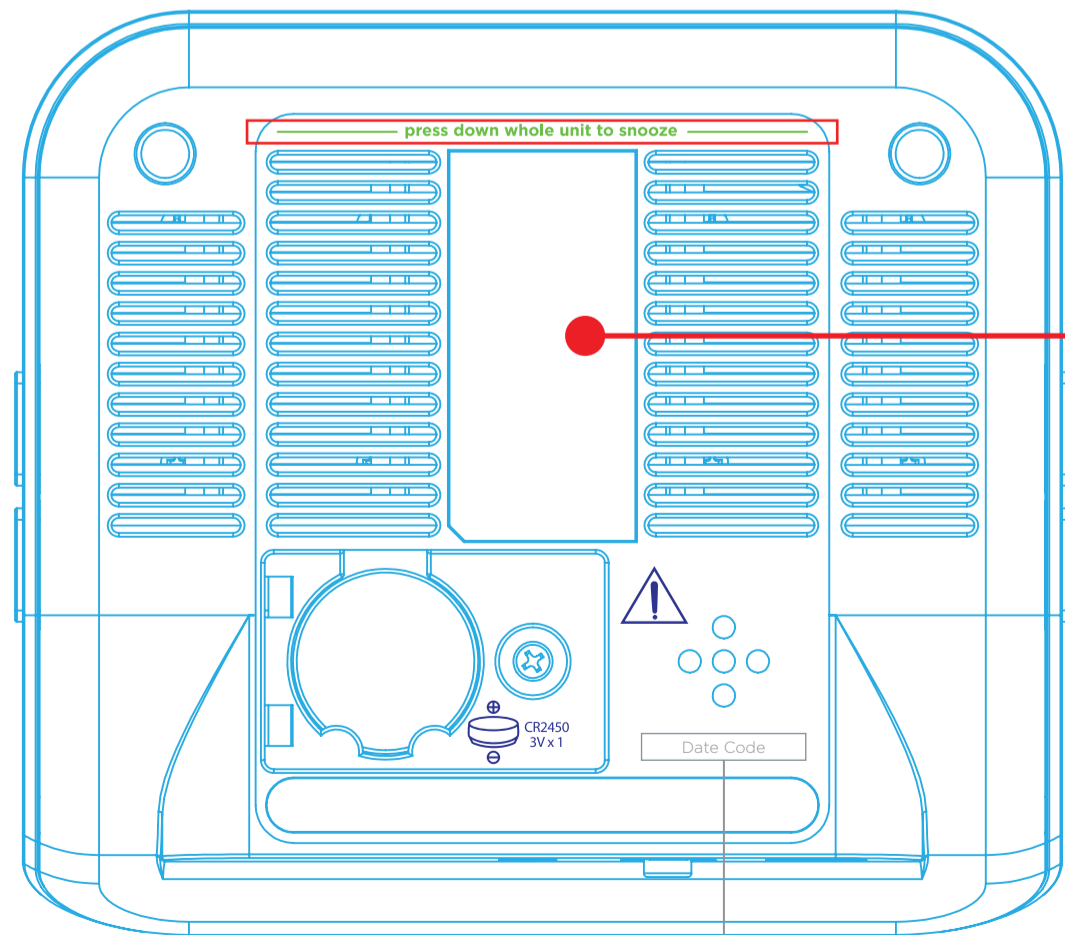

60mm Metallic Hot Stamped iHome Logo 60mm
*Center iHome Hot Stamp with 60mm on either side

US version
Int'l version

MODEL PLATE

Laser Etched Date Code

BATTERY DOOR

BLUE - Emboss 0.3mm
PINK - Deboss 0.3mm
GREEN - Screen Print: Black

iHome GAW	
Title: Compact Clock with Wireless Charging	
Version: 2	Model: iW19
Designer: Eric Holzer	
Date: 01.26.2021	