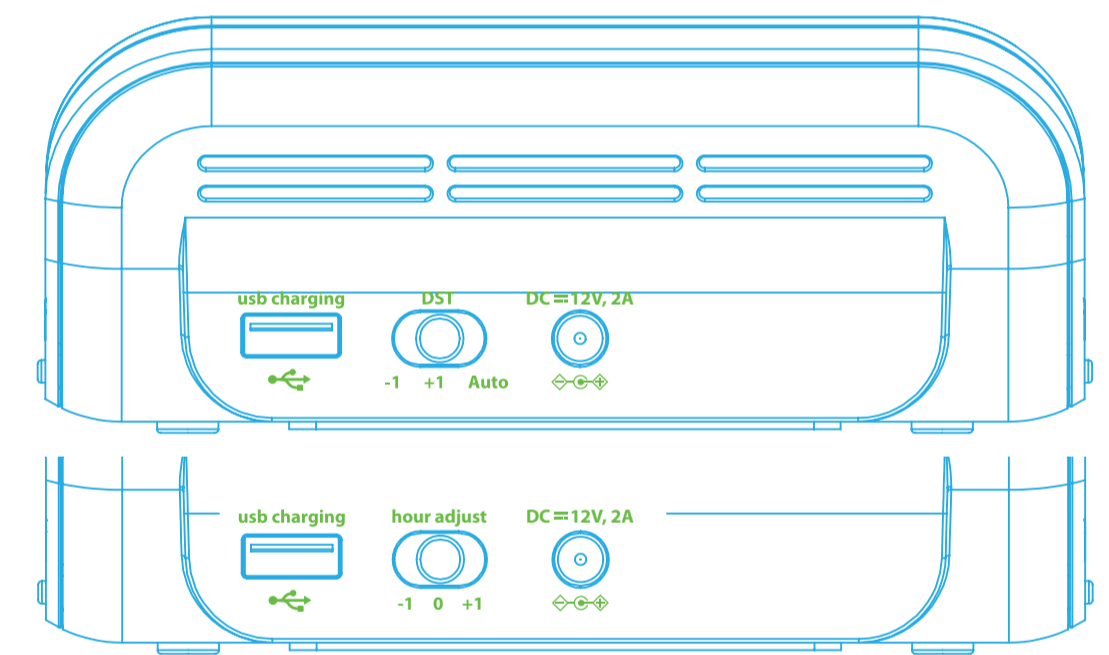

60mm Metallic Hot Stamped iHome Logo 60mm
*Center iHome Hot Stamp with 60mm on either side

US version
Int'l version

MODEL PLATE

Laser Etched Date Code

BATTERY DOOR

BLUE - Emboss 0.3mm
PINK - Deboss 0.3mm
GREEN - Screen Print: Black

iHome GAW	
Title: Compact Clock with Wireless Charging	
Version: 2	Model: iW19
Designer: Eric Holzer	
Date: 01.26.2021	