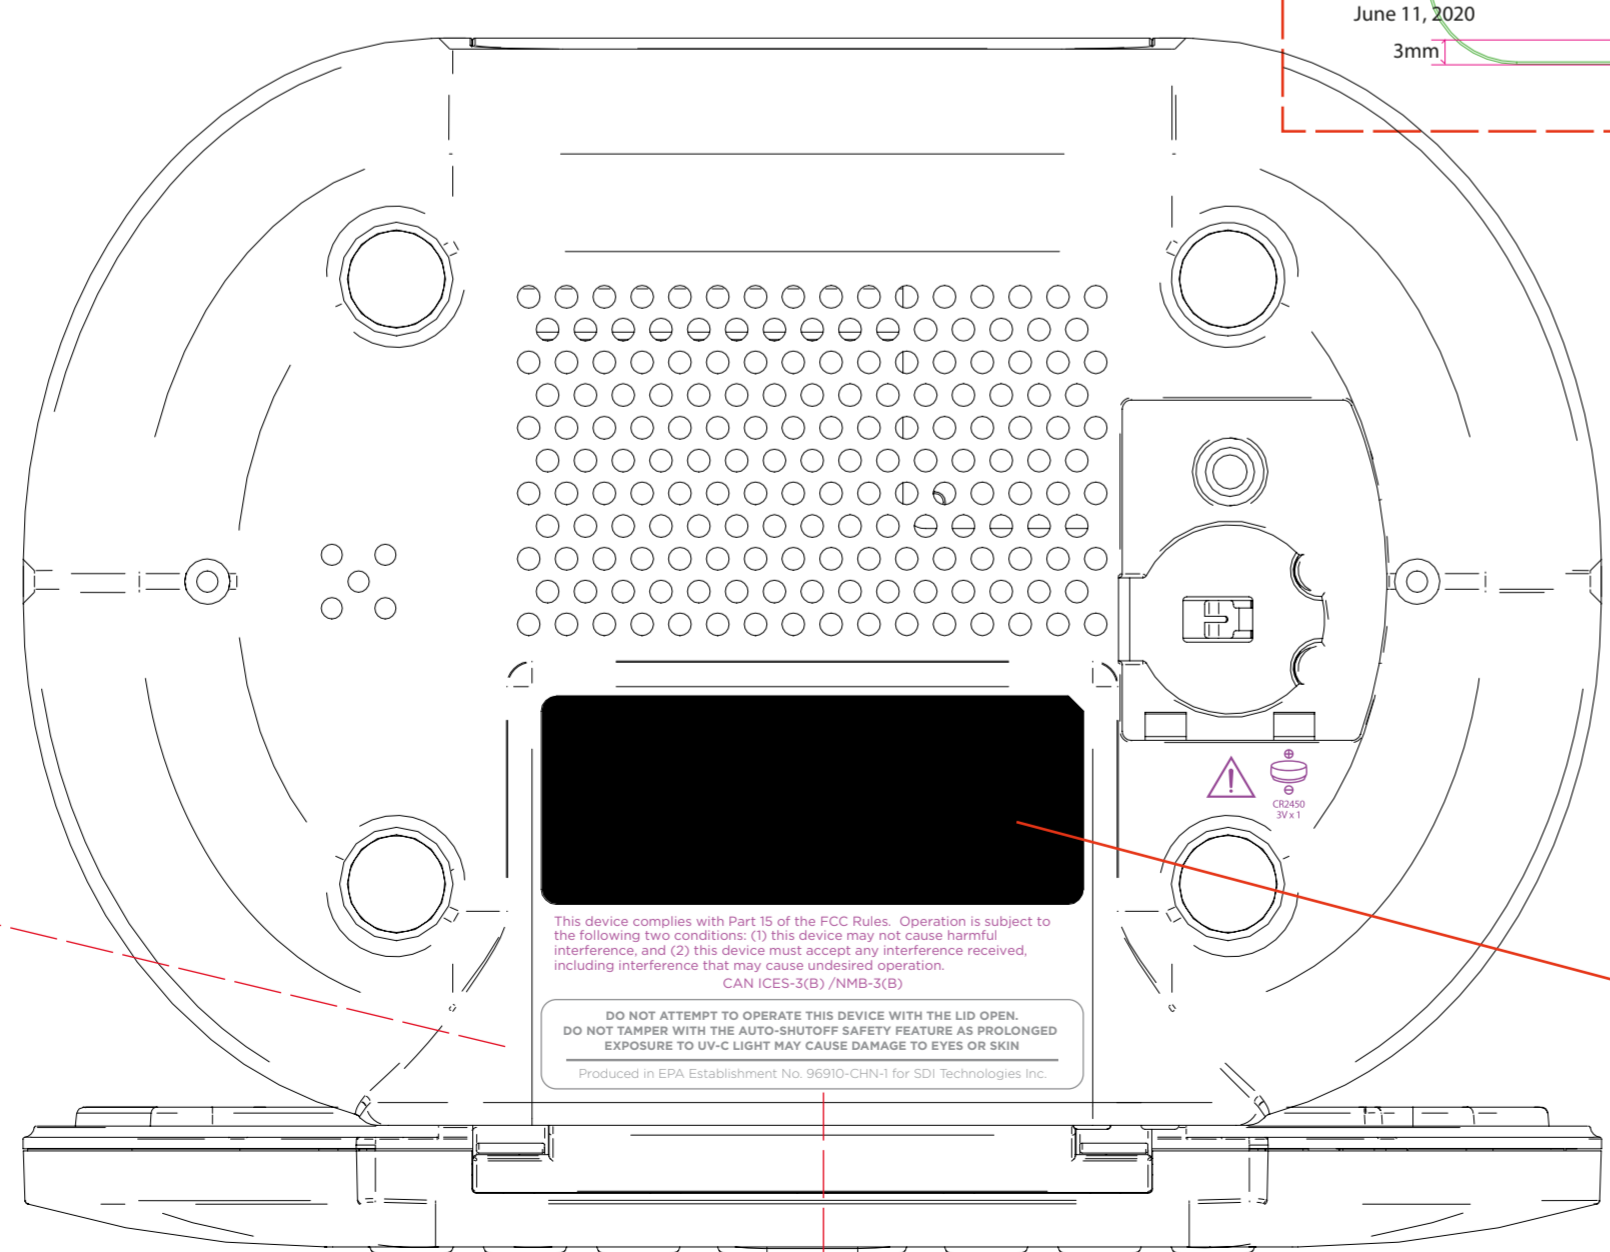

Size: 71mmW X 26.9mmH
PC Sheet Insert (see DL for color information)

Cool grey 8C