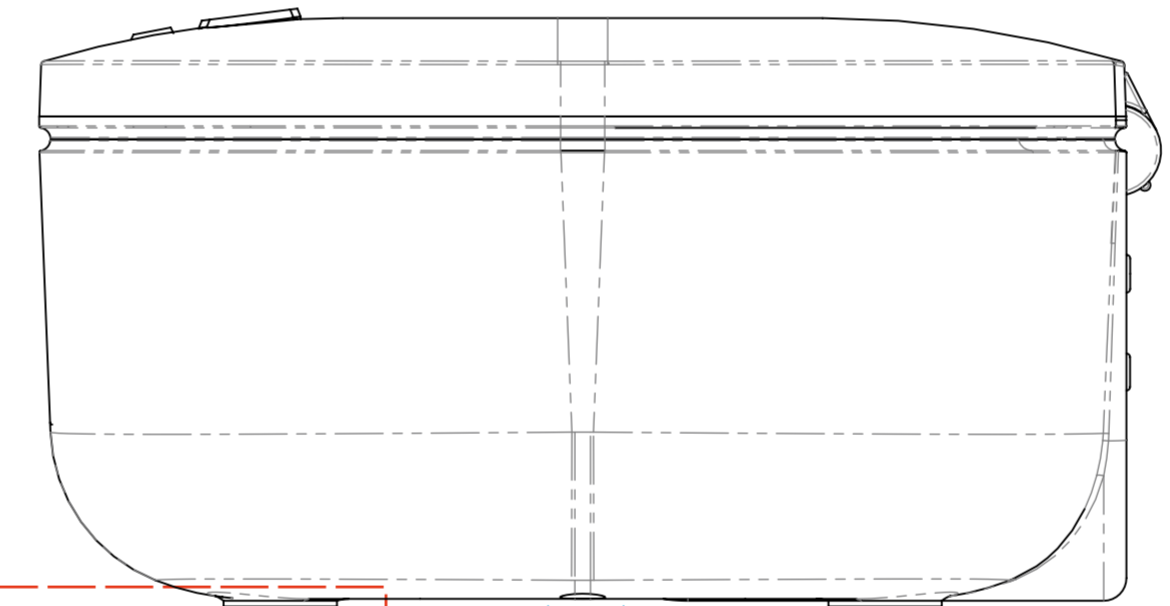

PC Sheet Insert (see DL for color information)

GREEN - Emboss 0.3mm
PINK - Deboss 0.3mm
ORANGE - Screen Print