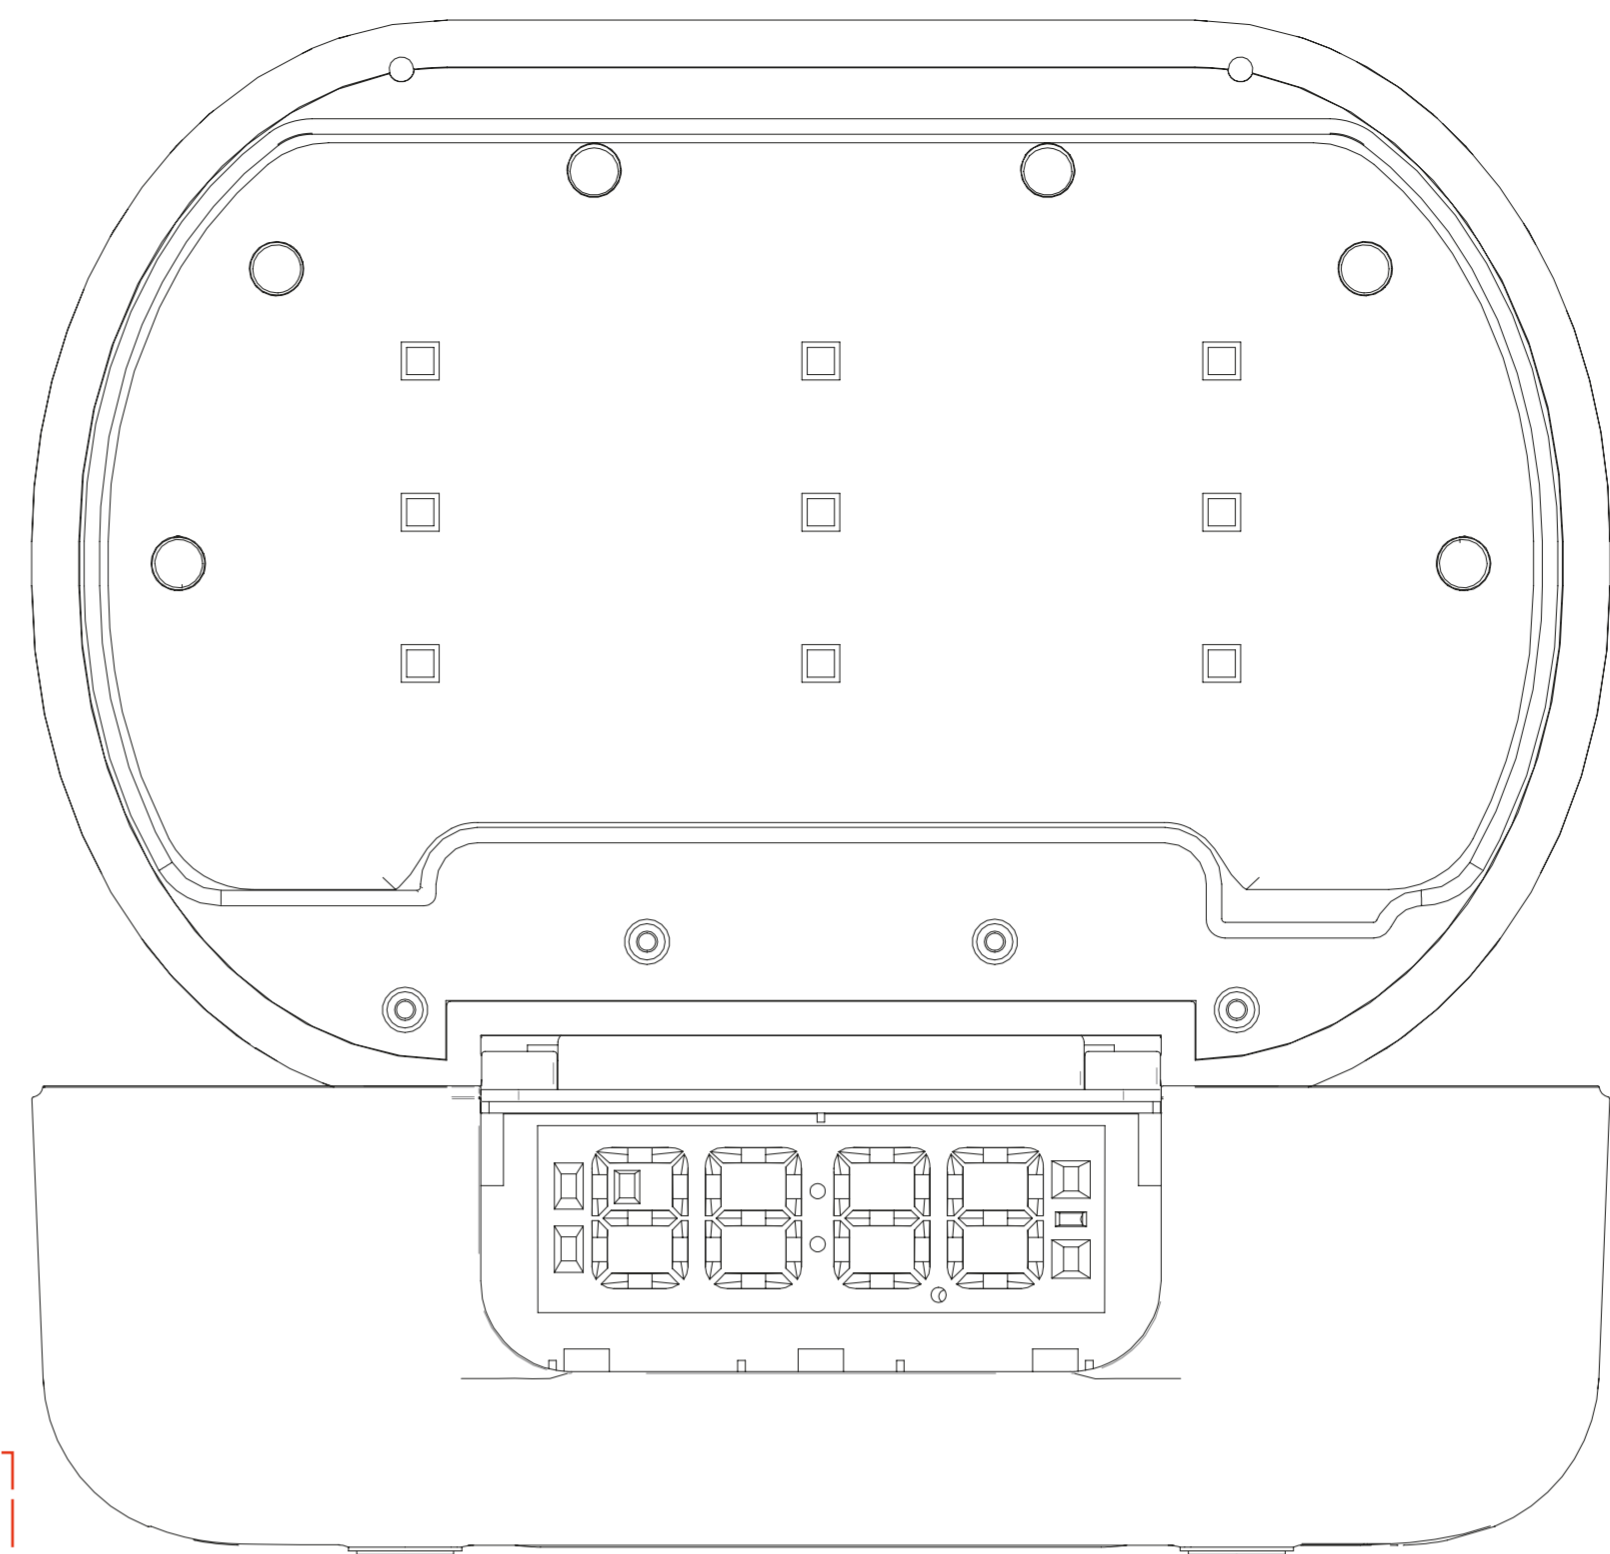

Silkscreen print
PMS Cool Gray 6

Silkscreen print
PMS Cool Gray 6

June 10, 2020