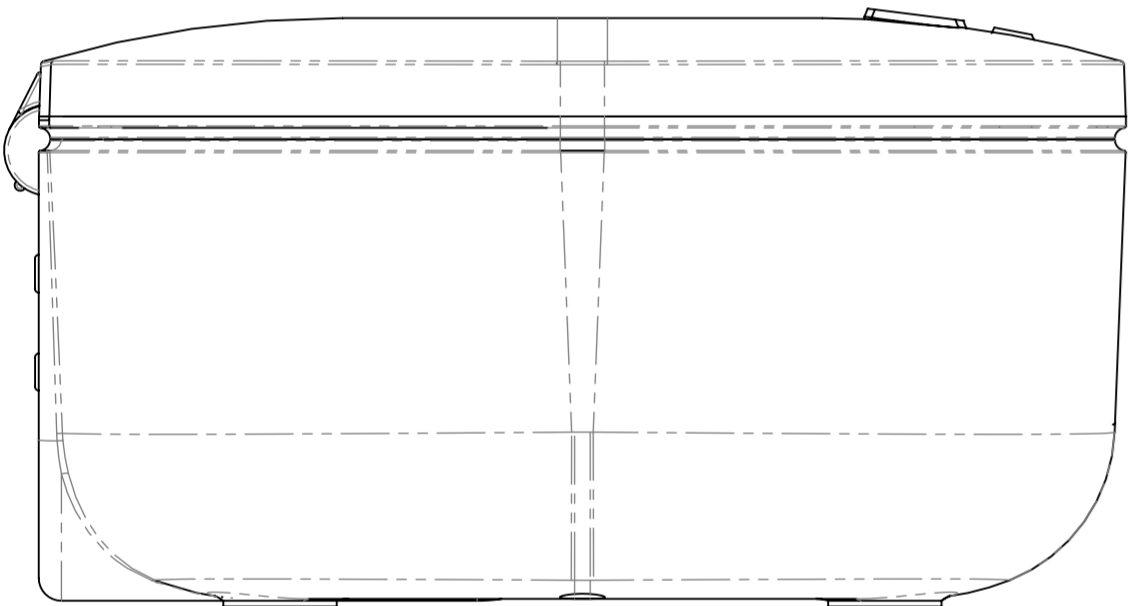

Stamped Silver iHome badge