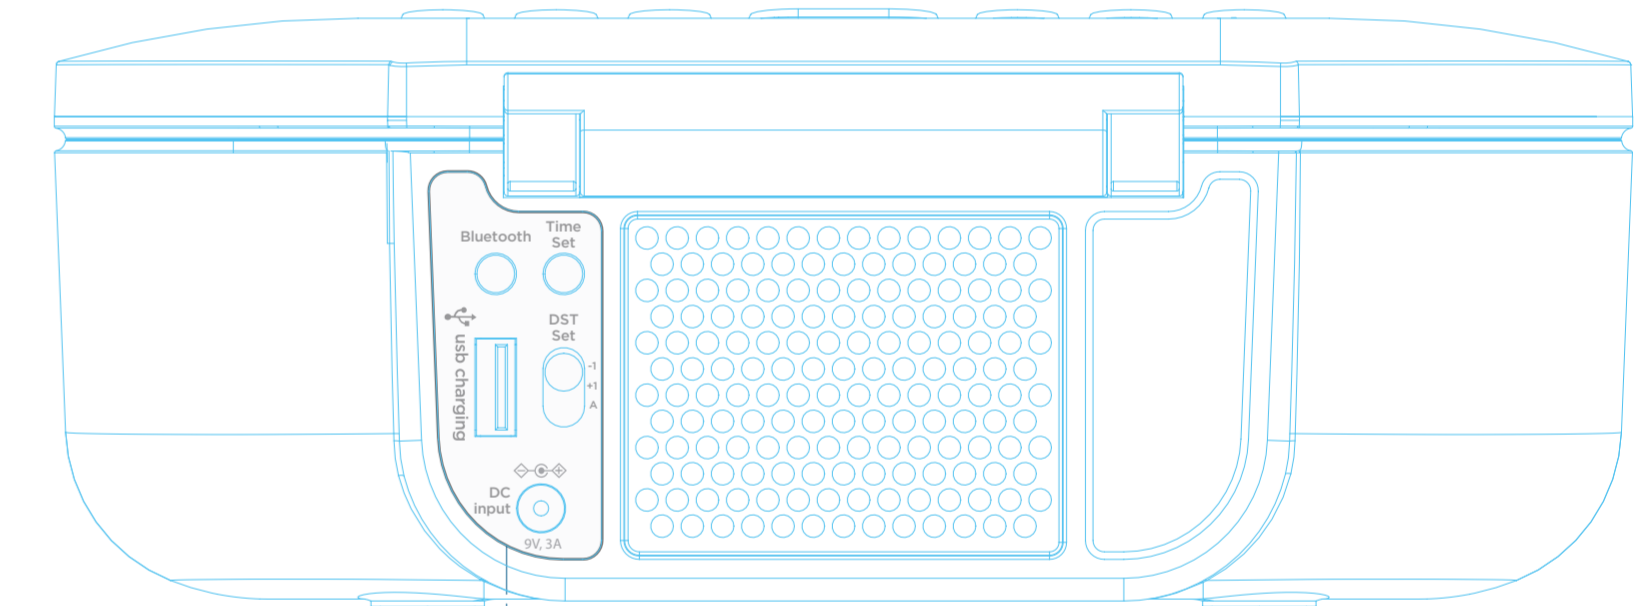

PC Sheet Insert (see DL for color information)

GREEN - Emboss 0.3mm
PINK - Deboss 0.3mm
ORANGE - Screen Print

June 11, 2020
3mm

REMOVE BEFORE USE
pull!   Black text

BACKUP BATTERY PULL TAB
(silkscreen Black on Clear Label)

iUVBT1

PROPERTY OF SDI TECHNOLOGIES

REV	DATE	DESCRIPTION
001		
002		
003		

iUVBT1

PROPERTY OF SDI TECHNOLOGIES

REV	DATE	DESCRIPTION
001		
002		
003		

Silkscreen print
PMS Cool Gray 8

June 10, 2020

size: 71.6W x 11.8 H (mm)
Corner Radius: 2mm

Label: Glossy, permanent (not suggest paper material)

June 30, 2020 updated
"96910-CHN-1"