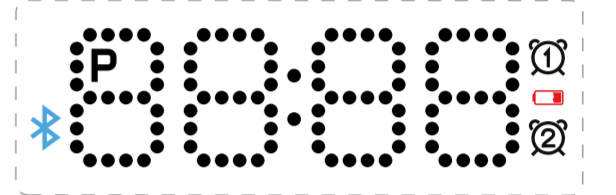

Silkscreen print
PMS Cool Gray 6

Silkscreen print
PMS Cool Gray 6

June 10, 2020

Appearance of display behind Glossy Black Part (ref. iW18)