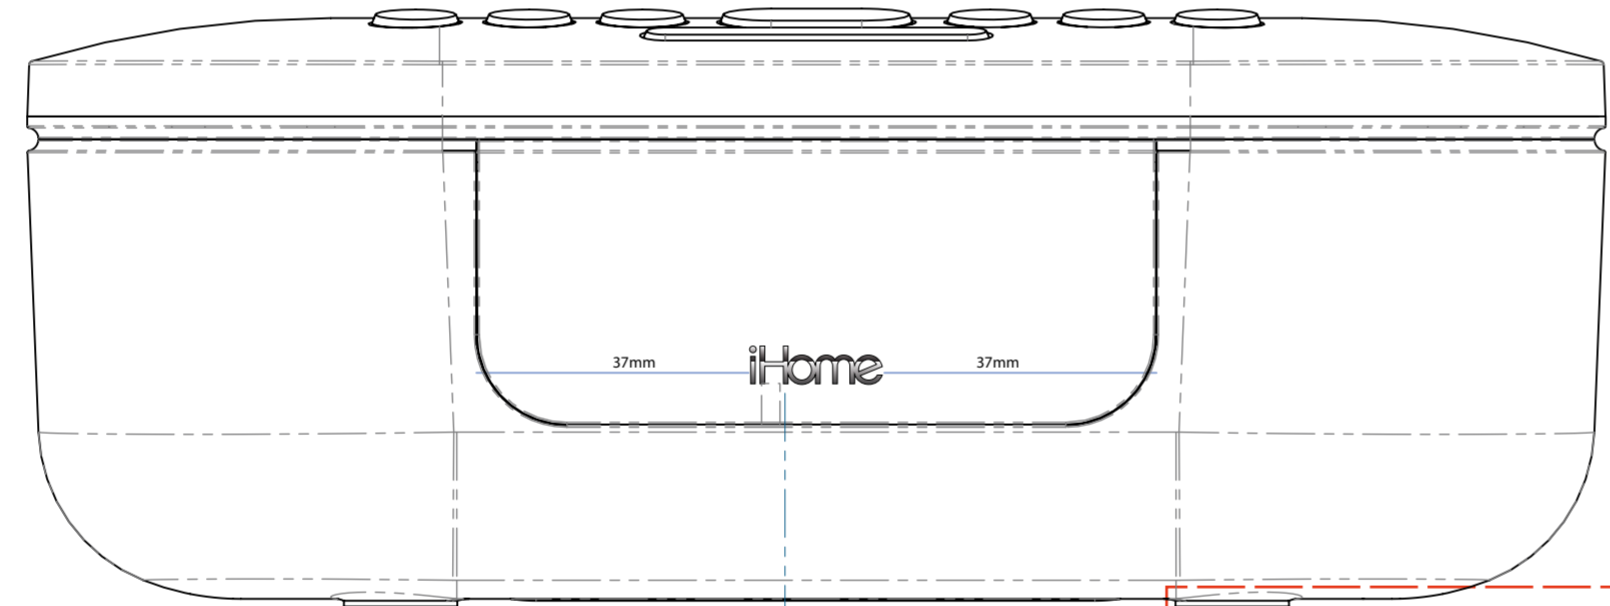

Stamped Silver iHome badge