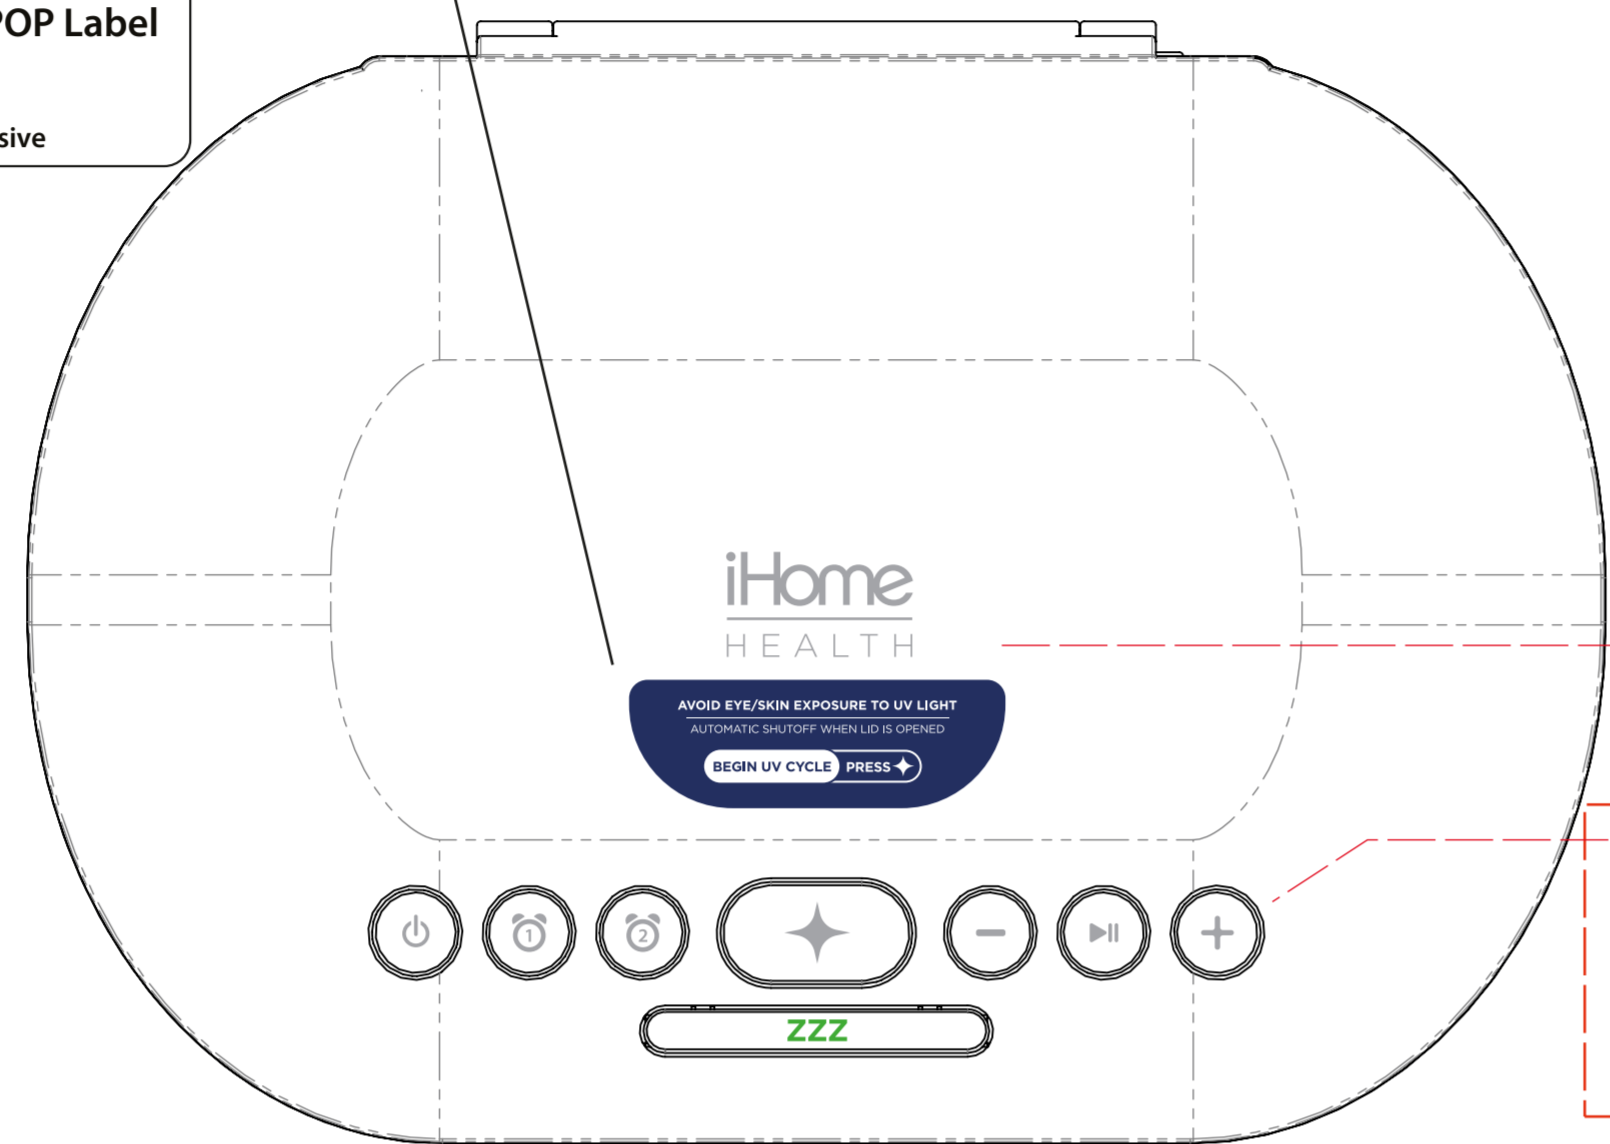

iHome GAW

Title: Bluetooth Alarm Clock with UV Sanitizing

Version: 14   Model #: iUVBT1

Designer: Nick Silvestri

Date: 06.29.2020

CONFIDENTIAL and PROPRIETARY:
The information contained herein including, but not limited to the products, renderings, concepts and designs comprise intellectual property of SDI Technologies Inc. and shall be kept confidential and shall not be used or disclosed by the recipient without the written authority of SDI Technologies Inc.

PINK - Deboss 0.3mm
GREEN - Emboss 0.3mm

June 29, 2020

Removeable POP Label
- Pantone 2747C
- Glossy finish
- Residue-free adhesive

AVOID EYE/SKIN EXPOSURE TO UV LIGHT
AUTOMATIC SHUTOFF WHEN LID IS OPENED
BEGIN UV CYCLE   PRESS →

cutout line