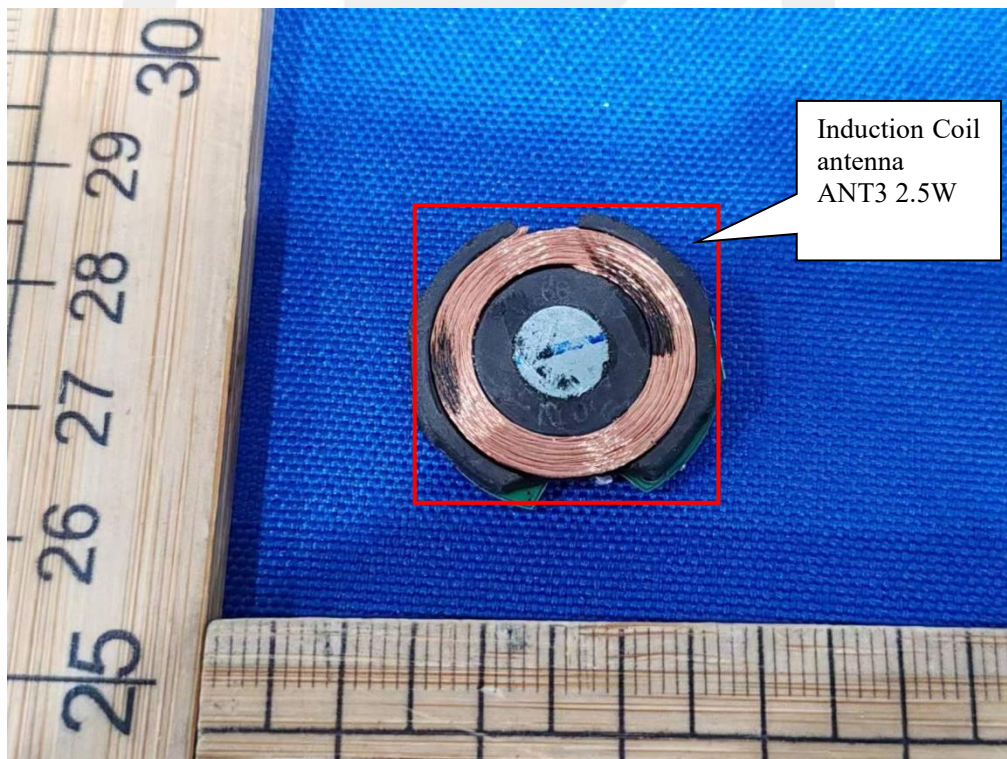

FCC ID: EMOIPBT70A

Induction
Coil antenna
ANT1 15W