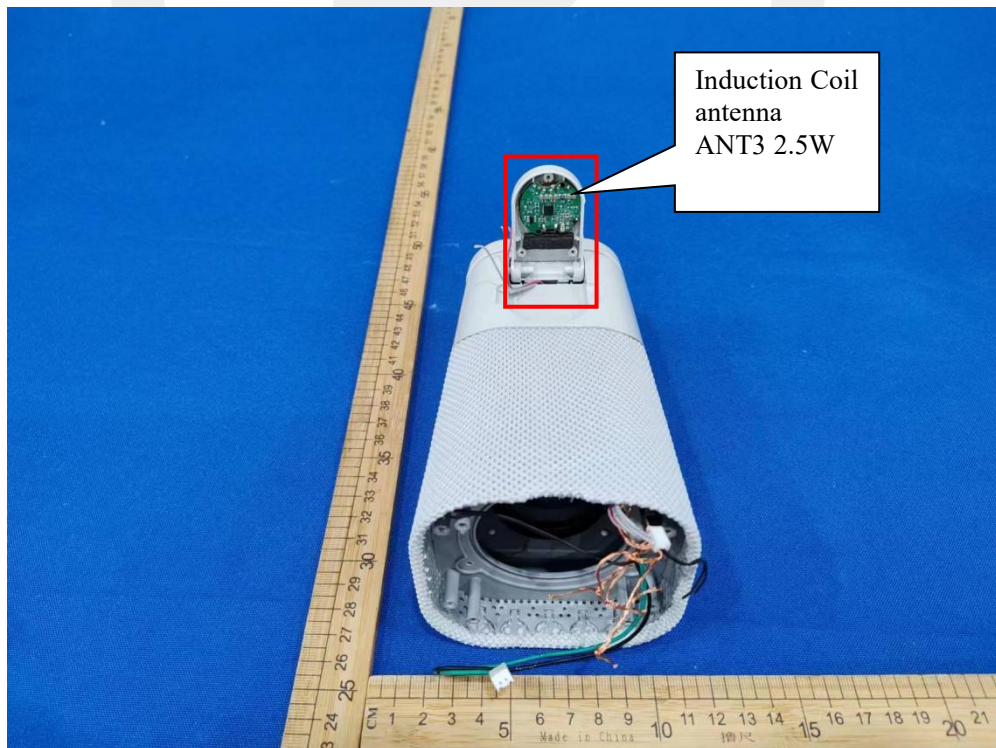

FCC ID: EMOIPBT70A

Induction
Coil antenna
ANT1 15W