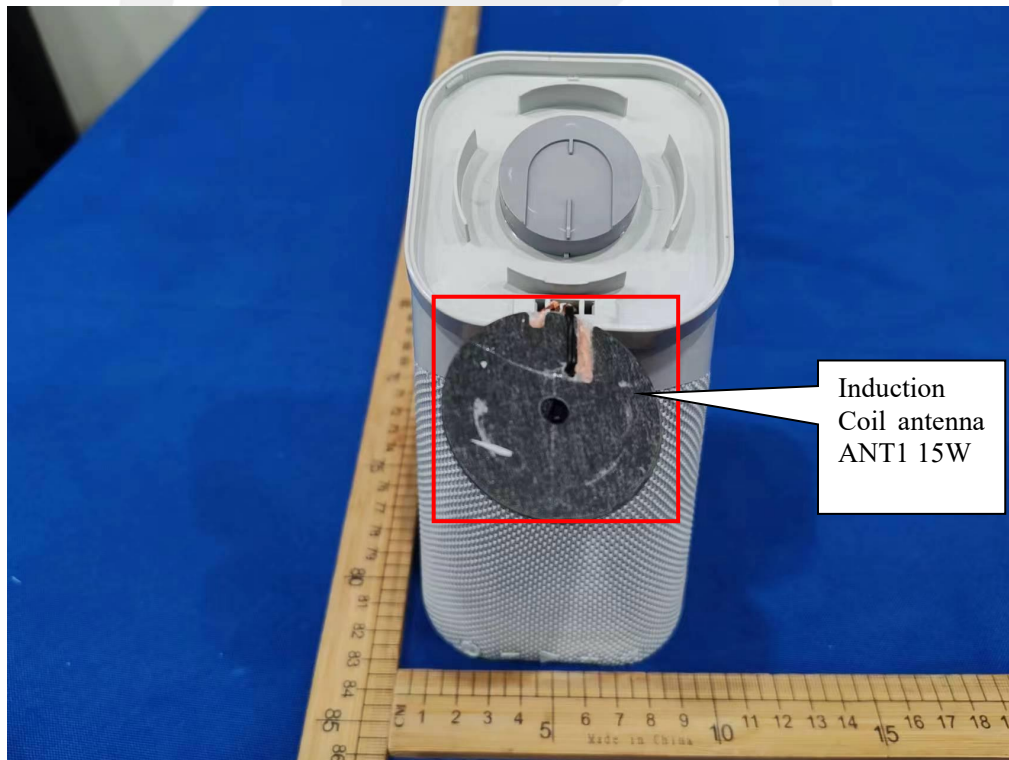

FCC ID: EMOIPBT70A

Induction
Coil antenna
ANT1 15W