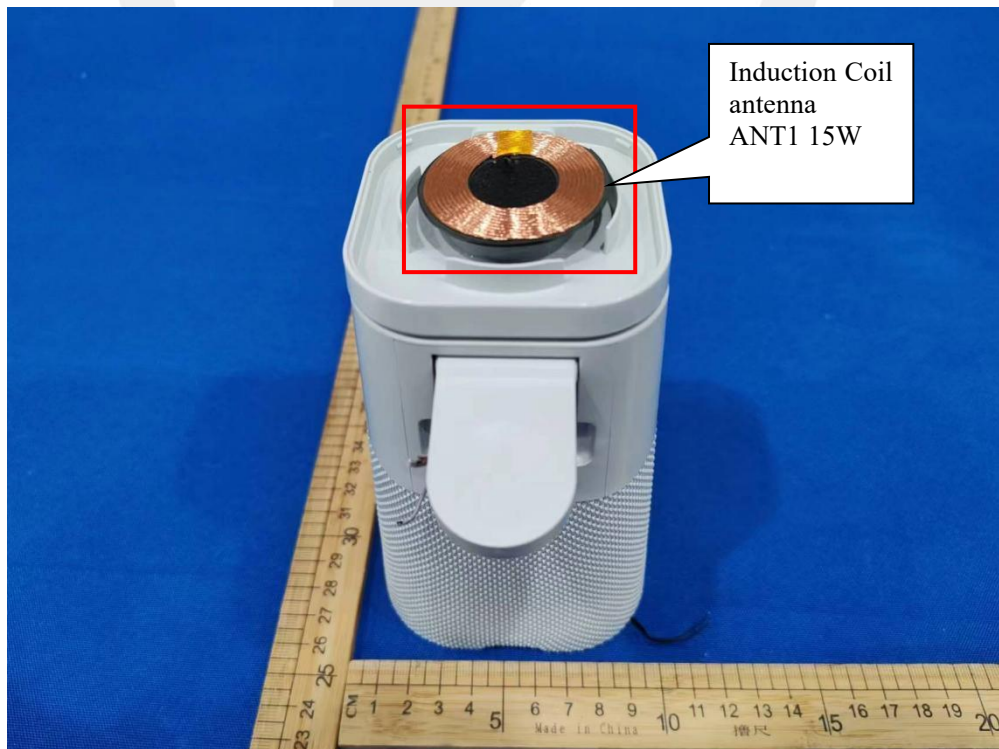

FCC ID: EMOIPBT70A

Induction
Coil antenna
ANT1 15W