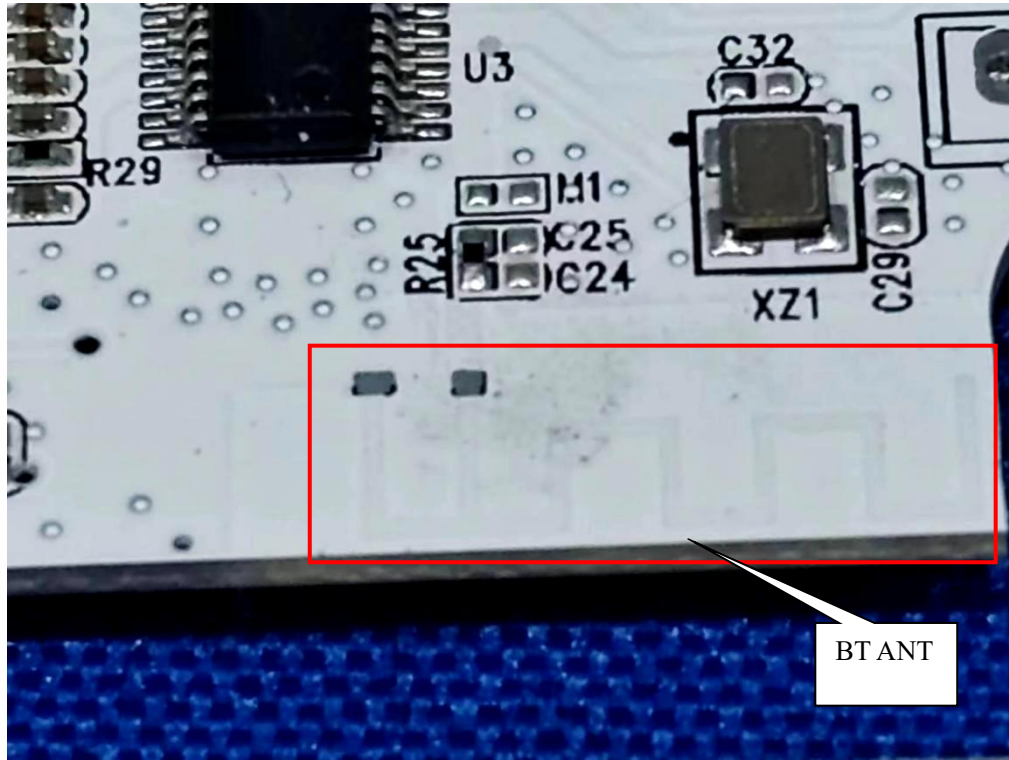

FCC ID: EMOIPBT70A

Induction
Coil antenna
ANT1 15W