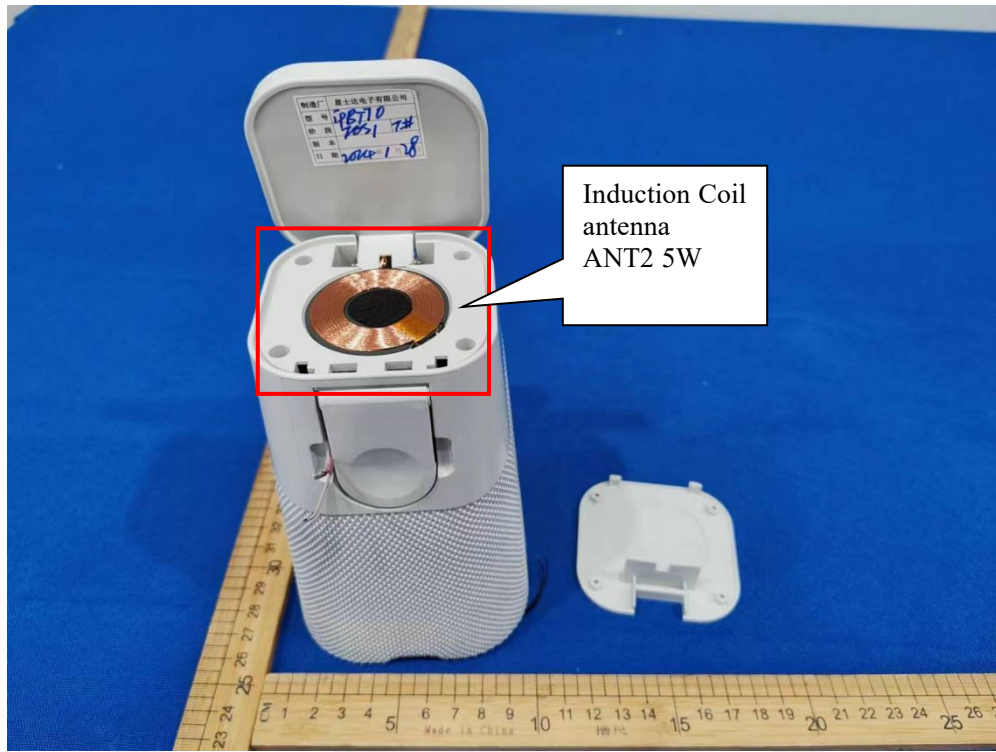

FCC ID: EMOIPBT70A

Induction
Coil antenna
ANT1 15W