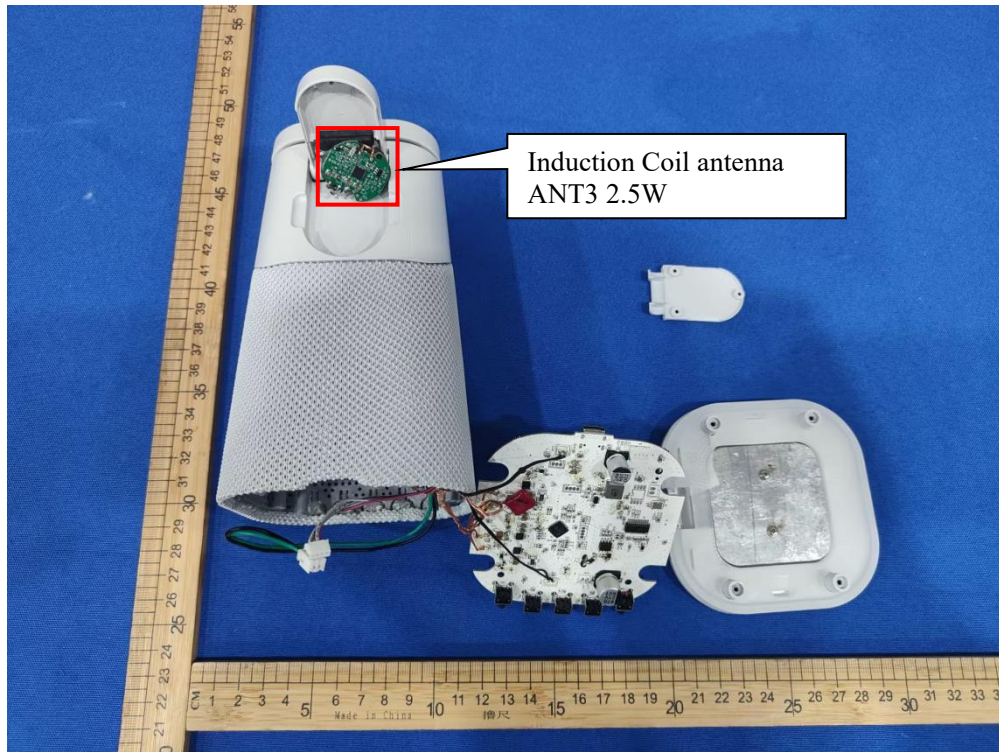

FCC ID: EMOIPBT70A

Induction
Coil antenna
ANT1 15W