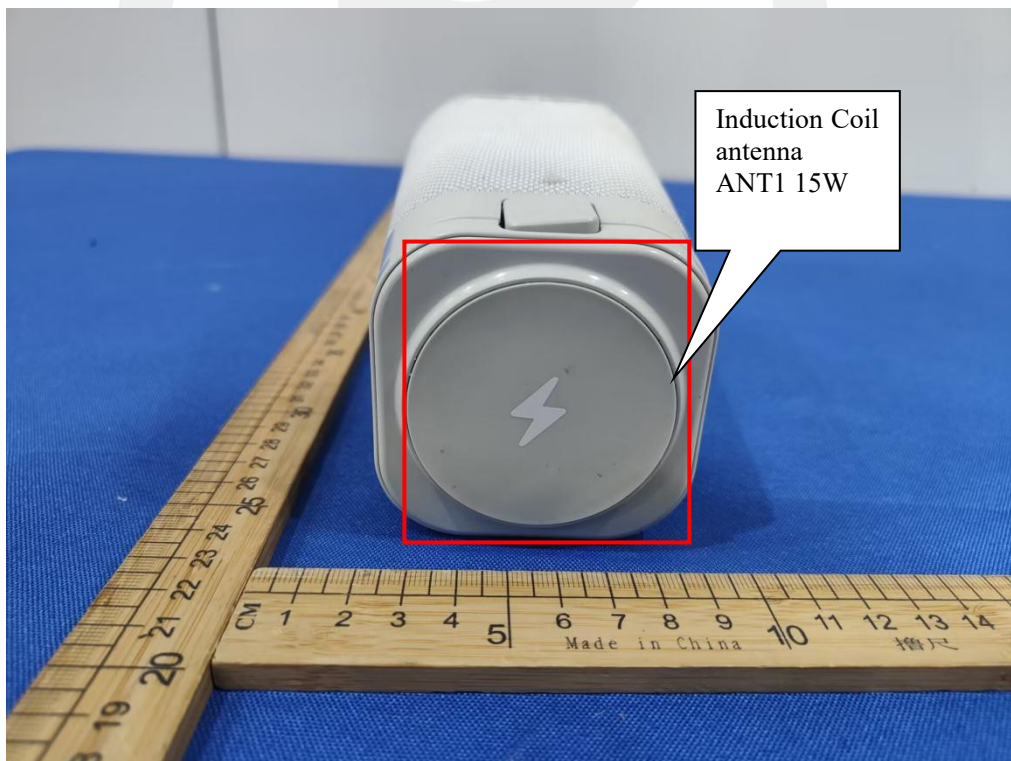

FCC ID: EMOIPBT70A

Induction Coil
antenna
ANT1 15W