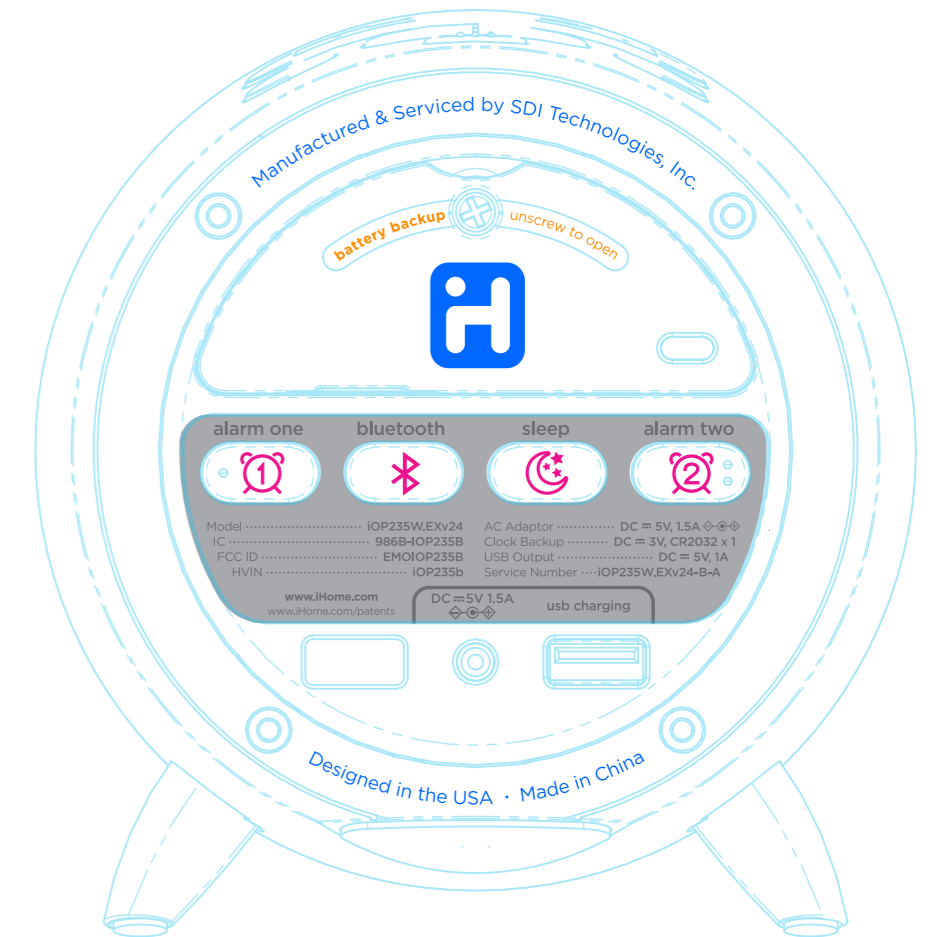

PINK - silkscreen
 *FOLLOW /DL COLOR SPECIFIED
 PRINT FOR ALL PRINTED ICONS ON PRODUCT.
BLUE - Debossed (see DL for depth)
GREEN - Lasercut and backlit
ORANGE - Emboss 0.3mm

Model Plate for iOP235W
 - PMS Cool Grey 3 Cut Sheet
 - PMS Cool Grey 9 printing

BATTERY DOOR INTERIOR GAW

BACKUP BATTERY PULL TAB
 Printed in red on clear

iHome GAW	
Title: Modern Bedside Bluetooth Alarm Clock with USB	
Version: v8	Model #: iOP235
Designer: Eric Holzer	
Date: 06.28.2023	
CONFIDENTIAL and PROPRIETARY: The information contained herein including, but not limited to the products, renderings, concepts and designs comprise intellectual property of SDI Technologies Inc. and shall be kept confidential and shall not be used or disclosed by the recipient without the written authority of SDI Technologies Inc.	