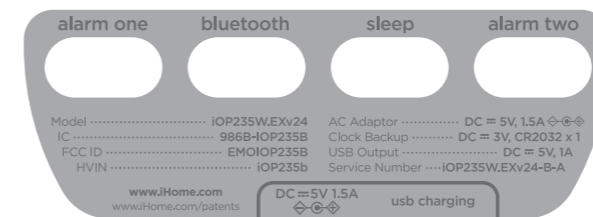

PINK - silkscreen
 *FOLLOW /DL COLOR SPECIFIED
 PRINT FOR ALL PRINTED ICONS ON PRODUCT.
BLUE - Debossed (see DL for depth)
GREEN - Lasercut and backlit
ORANGE - Emboss 0.3mm

Model Plate for iOP235W
 - PMS Cool Grey 3 Cut Sheet
 - PMS Cool Grey 9 printing

BATTERY DOOR INTERIOR GAW

BACKUP BATTERY PULL TAB
 Printed in red on clear

iHome GAW	
Title: Modern Bedside Bluetooth Alarm Clock with USB	
Version: v8	Model #: iOP235
Designer: Eric Holzer	
Date: 06.28.2023	
CONFIDENTIAL and PROPRIETARY: The information contained herein including, but not limited to the products, renderings, concepts and designs comprise intellectual property of SDI Technologies Inc. and shall be kept confidential and shall not be used or disclosed by the recipient without the written authority of SDI Technologies Inc.	