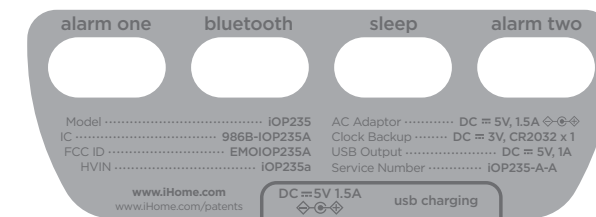

PINK - silkscreen
***FOLLOW /DL COLOR SPECIFIED**
PRINT FOR ALL PRINTED ICONS ON PRODUCT.
BLUE - Debossed (see DL for depth)
GREEN - Lasercut and backlit
ORANGE - Emboss 0.3mm

Model Plate for iOP235W
 - PMS Cool Grey 3 Cut Sheet
 - PMS Cool Grey 9 printing

BATTERY DOOR INTERIOR GAW

BACKUP BATTERY PULL TAB
 Printed in red on clear

iHome GAW	
Title: Modern Bedside Bluetooth Alarm Clock with USB	
Version: 5	Model #: iOP235
Designer: Eric Holzer	
Date: 06.04.2021	