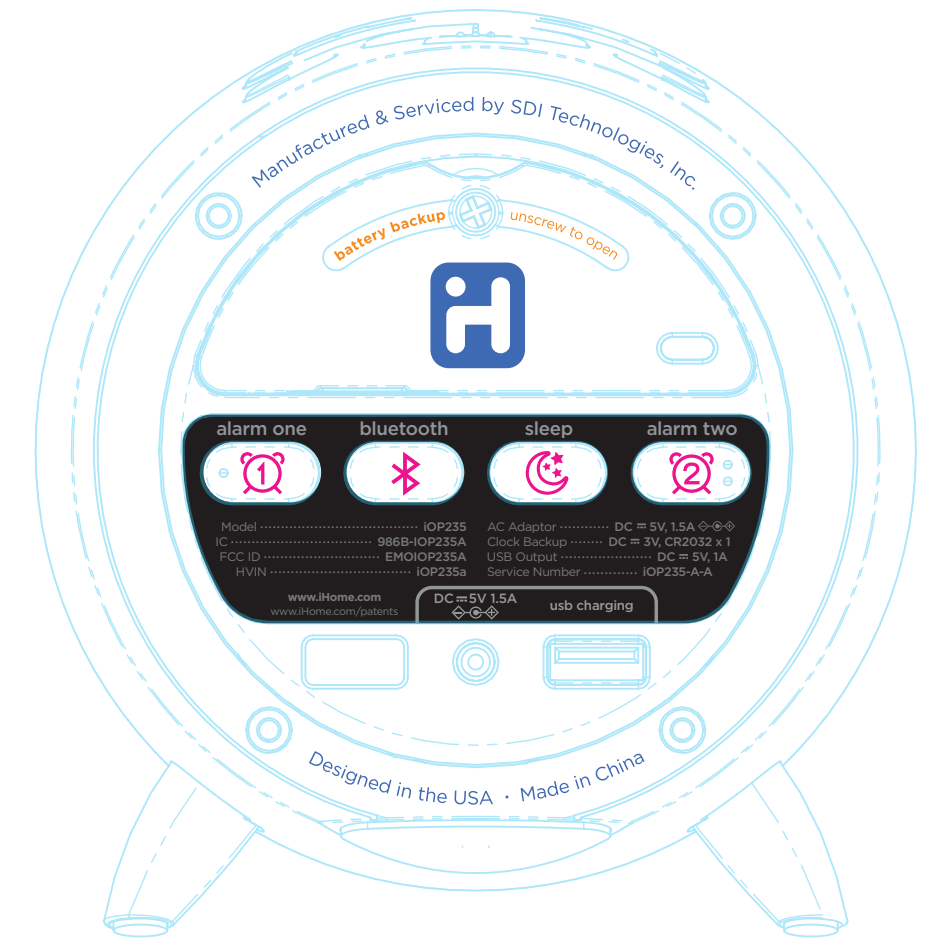

PINK - silkscreen
***FOLLOW /DL COLOR SPECIFIED**
PRINT FOR ALL PRINTED ICONS ON PRODUCT.
BLUE - Debossed (see DL for depth)
GREEN - Lasercut and backlit
ORANGE - Emboss 0.3mm

Model Plate for iOP235W
 - PMS Cool Grey 3 Cut Sheet
 - PMS Cool Grey 9 printing

BATTERY DOOR INTERIOR GAW

BACKUP BATTERY PULL TAB
 Printed in red on clear

iHome GAW	
Title: Modern Bedside Bluetooth Alarm Clock with USB	
Version: 5	Model #: iOP235
Designer: Eric Holzer	
Date: 06.04.2021	