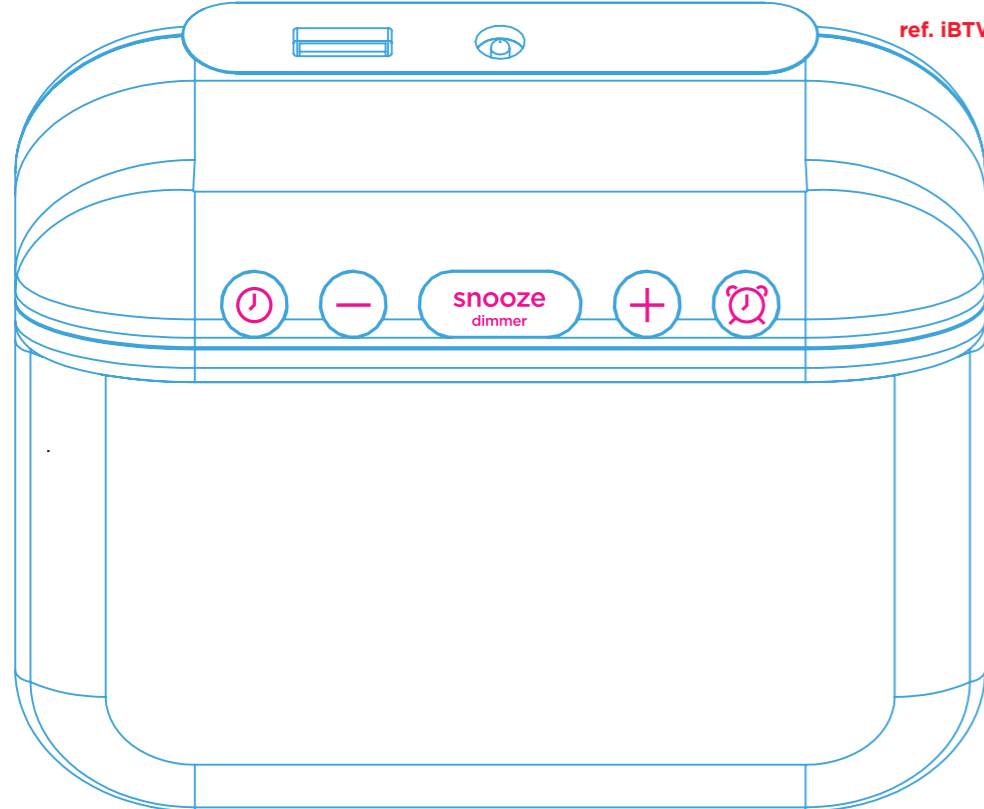

Debossed,
0.2mm, high gloss finish

Flat View of Display Area

Flat View of Button Area

POP Label

ref. iBTW281 label material & color

C - 63
M - 0
Y - 0
K - 0

Battery cover

LED Display - 80mm x 21.5mm
Same segment layout as iBTW22

Model Plate for iOP18W

- PMS Cool Grey 3 Cut Sheet
- PMS Cool Grey 9 printing

PINK - silkscreen
*FOLLOW /DL COLOR SPECIFIED
PRINT FOR ALL PRINTED ICONS ON PRODUCT.
BLUE - Debossed (see DL for depth)
GREEN - Lasercut and backlit
ORANGE - Emboss 0.3mm

iHome **GAW**

Title: Alarm Clock w/ Wireless Charging and USB Charging

Version: v5 **Model #:** iOP18

Designer: Eric Holzer

Date: 06.04.2021