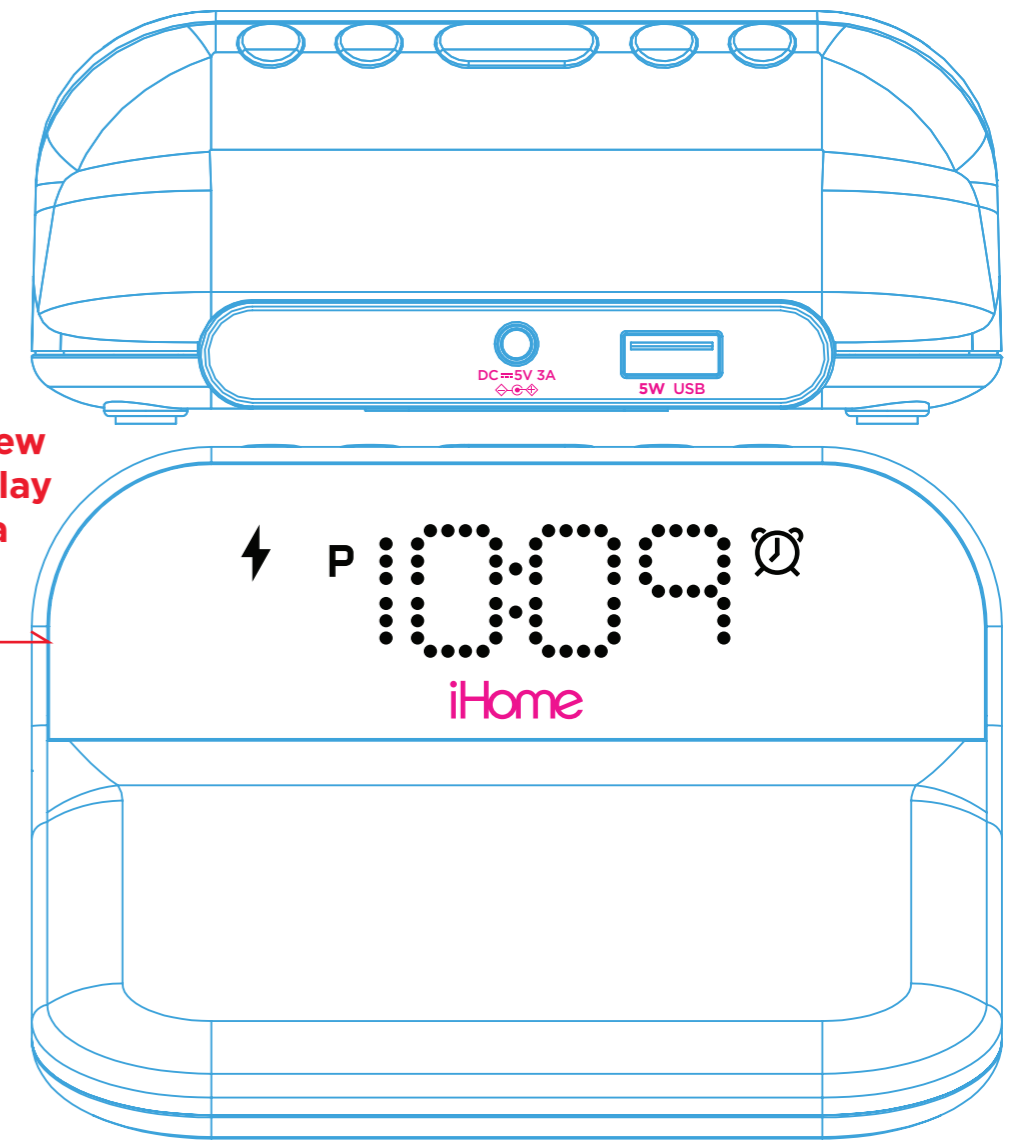

Debossed,
0.2mm, high gloss finish

Flat View of Display Area

Flat View of Button Area

POP Label

ref. iBTW281 label material & color

C - 63
M - 0
Y - 0
K - 0

Battery cover

LED Display - 80mm x 21.5mm
Same segment layout as iBTW22

Model Plate for iOP18W

- PMS Cool Grey 3 Cut Sheet
- PMS Cool Grey 9 printing

PINK - silkscreen
*FOLLOW /DL COLOR SPECIFIED
PRINT FOR ALL PRINTED ICONS ON PRODUCT.
BLUE - Debossed (see DL for depth)
GREEN - Lasercut and backlit
ORANGE - Emboss 0.3mm

iHome **GAW**

Title: Alarm Clock w/ Wireless Charging and USB Charging

Version: v5 **Model #:** iOP18

Designer: Eric Holzer

Date: 06.04.2021