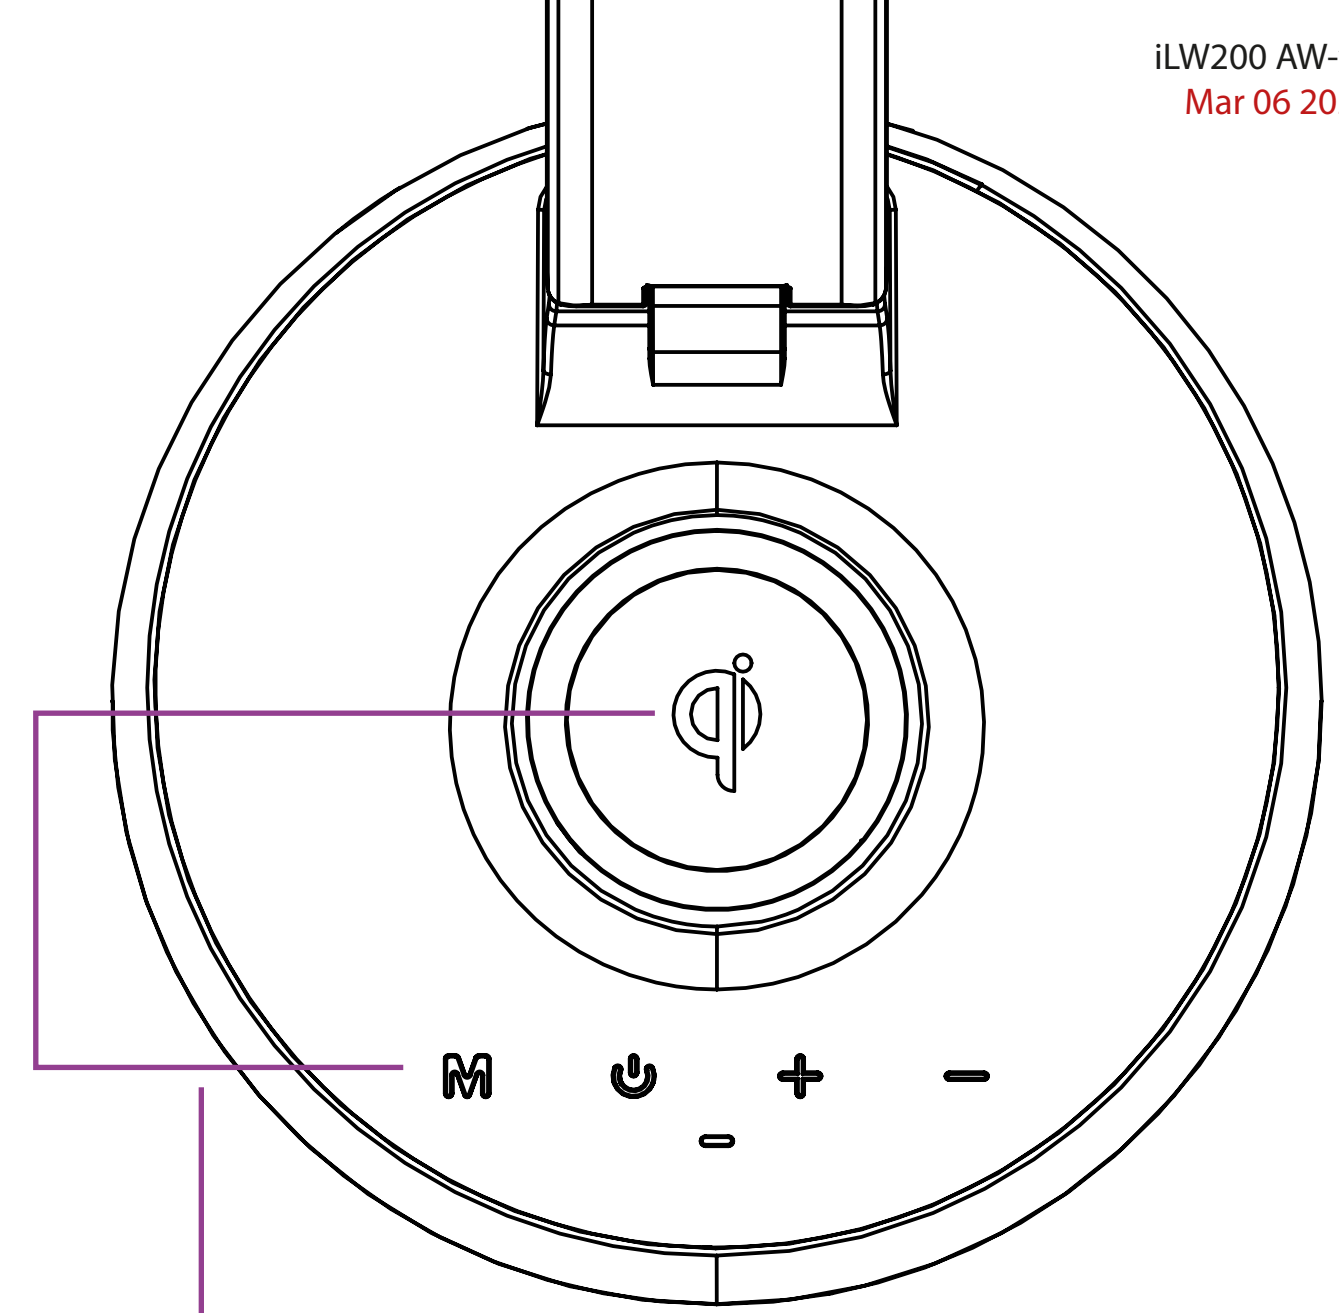

iHome Logo  
PMS Cool Gray 8C  
logo size: 23.37W x 6.757H(mm)

iLW200W  
消银龙 (PET LABEL MATT), strong adhesion  
Thickness: 0.08mm  
Silver background and black print  
size: 42W x 56H (mm)  
Mar 06, 2023  
Placing: Align to center

Date code,  
Text high: 2mm, 8pt  
若印上生產日期, 所定日期期限有規定  
詳細請向SZQC部門查詢 (Mr. C.M Lai and WF Wong)