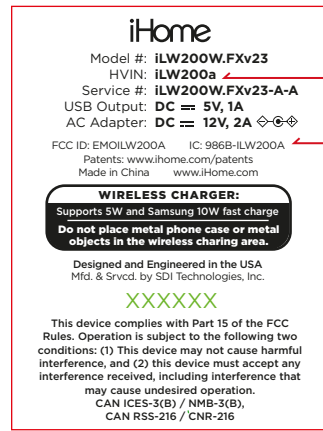

iHome Logo  
PMS Cool Gray 8C  
logo size: 23.37W x 6.757H(mm)

iLW200W  
消银龙 (PET LABEL MATT), strong adhesion  
Thickness: 0.08mm  
Silver background and black print  
size: 42W x 56H (mm)  
Mar 06, 2023  
Placing: Align to center

Date code,  
Text high: 2mm, 8pt  
若印上生產日期, 所定日期期限有規定  
詳細請向SZQC部門查詢 (Mr. C.M Lai and WF Wong)