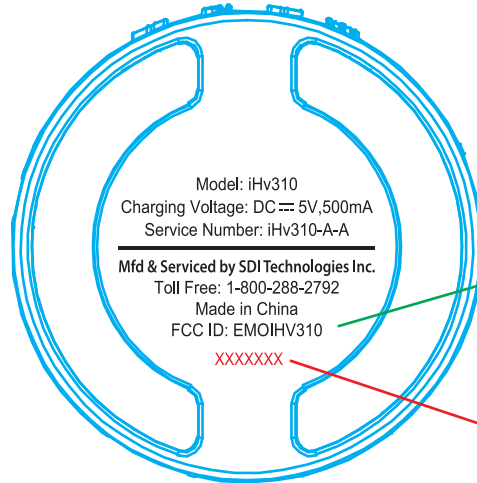

iHv310 GAW

Date: Jun. 8, 2018

Logo printing color:

B - Grey Pantone cool grey 5C

RGD - Grey Pantone cool grey 5C

L - Grey Pantone cool grey 5C

G - White

BR - Grey Pantone cool grey 5C

Bottom printing color:

B - Grey Pantone cool grey 5C

RGD - Grey Pantone cool grey 9C ← updated 6/8/18.

L - Grey Pantone cool grey 9C ←

G - White

BR - Grey Pantone cool grey 5C

Please confirm if you can use this FCC ID.