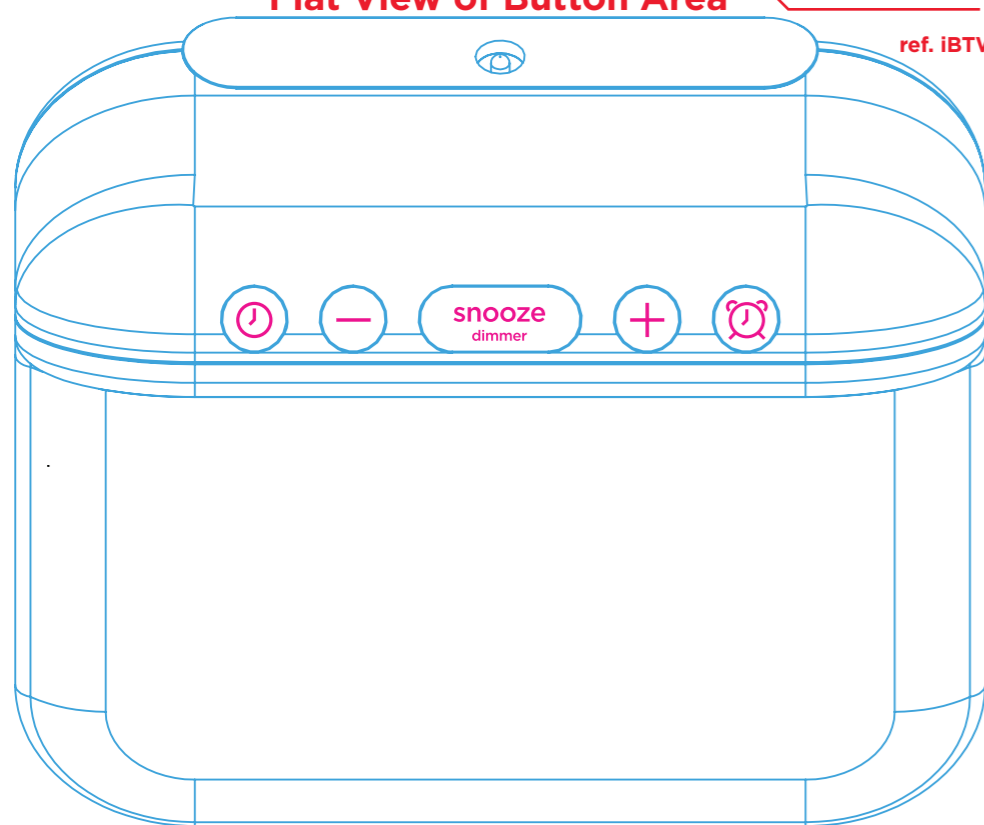

Debossed,
0.2mm, high gloss finish

Flat View of Display Area

Flat View of Button Area

POP Label
ref. iBTW281 label material & color

- C - 63
- M - 0
- Y - 0
- K - 0

Battery cover

LED Display - 80mm x 21.5mm
Same segment layout as iBTW22

PINK - silkscreen
*FOLLOW /DL COLOR SPECIFIED
PRINT FOR ALL PRINTED ICONS ON PRODUCT.

BLUE - Debossed (see DL for depth)

GREEN - Lasercut and backlit

ORANGE - Emboss 0.3mm

iHome		GAW	
Title: Alarm Clock w/ Wireless Charging			
Version: v5		Model #: iHV18	
Designer: Eric Holzer			
Date: 06.4.2021			