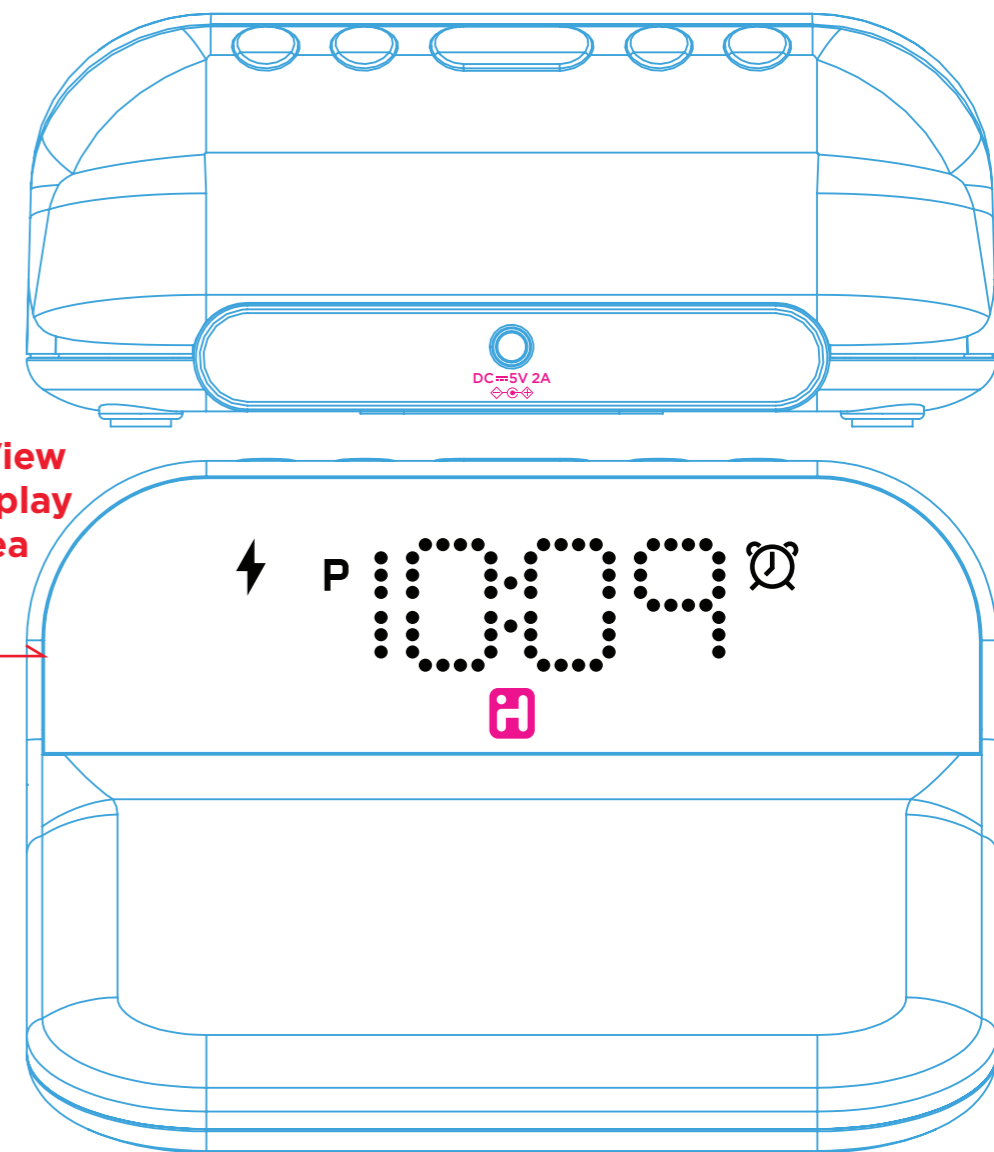

Debossed,
0.2mm, high gloss finish

Flat View of Display Area

Flat View of Button Area

POP Label
ref. iBTW281 label material & color

- C - 63
- M - 0
- Y - 0
- K - 0

Battery cover

LED Display - 80mm x 21.5mm
Same segment layout as iBTW22

PINK - silkscreen
*FOLLOW /DL COLOR SPECIFIED
PRINT FOR ALL PRINTED ICONS ON PRODUCT.

BLUE - Debossed (see DL for depth)

GREEN - Lasercut and backlit

ORANGE - Emboss 0.3mm

iHome		GAW	
Title: Alarm Clock w/ Wireless Charging			
Version: v5		Model #: iHV18	
Designer: Eric Holzer			
Date: 06.4.2021			