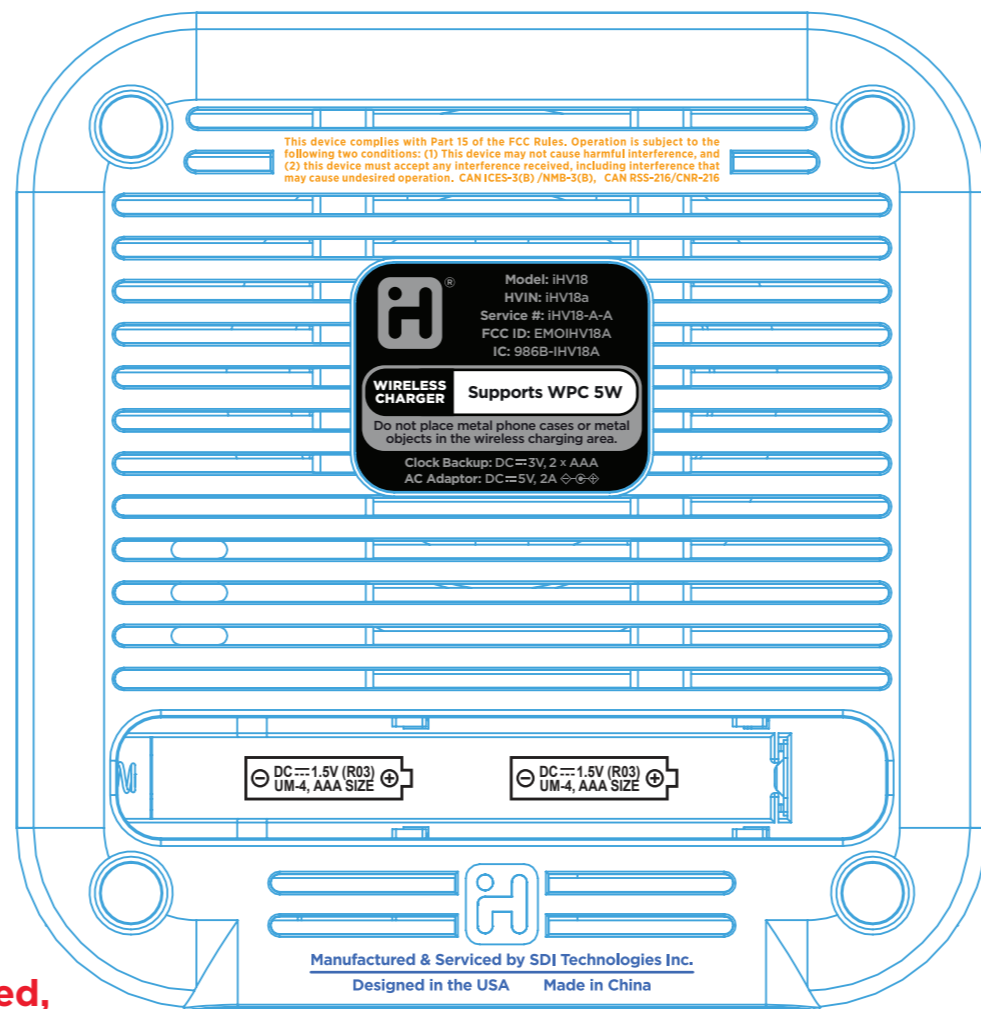

Debossed,
0.2mm, high gloss finish

Flat View of Display Area

Flat View of Button Area

POP Label
ref. iBTW281 label material & color

- C - 63
- M - 0
- Y - 0
- K - 0

Battery cover

LED Display - 80mm x 21.5mm
Same segment layout as iBTW22

PINK - silkscreen
*FOLLOW /DL COLOR SPECIFIED
PRINT FOR ALL PRINTED ICONS ON PRODUCT.

BLUE - Debossed (see DL for depth)

GREEN - Lasercut and backlit

ORANGE - Emboss 0.3mm

iHome		GAW	
Title: Alarm Clock w/ Wireless Charging			
Version: v5		Model #: iHV18	
Designer: Eric Holzer			
Date: 06.4.2021			