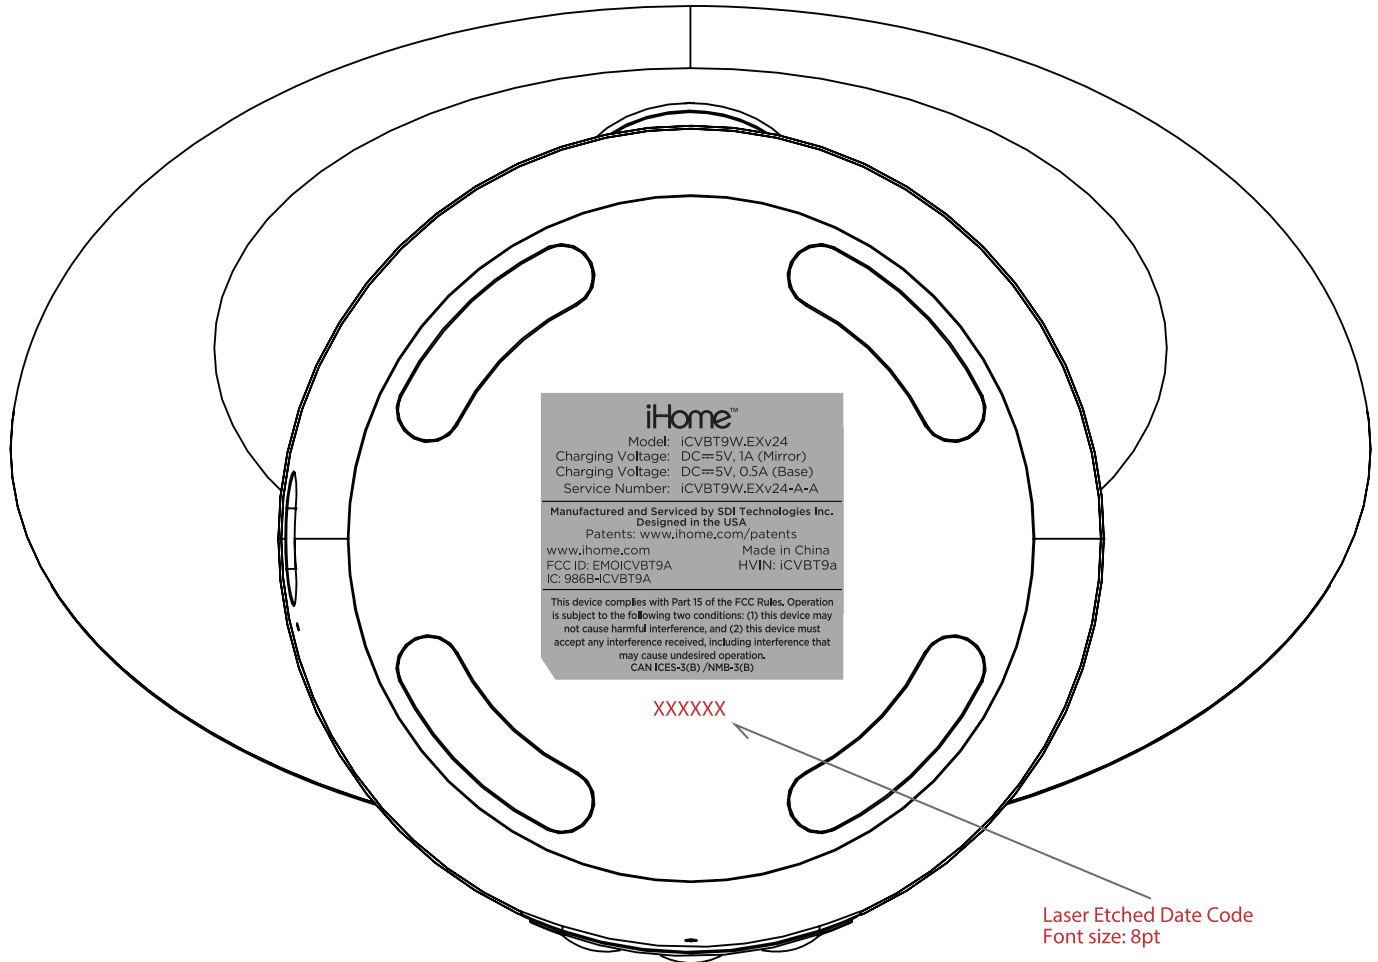

BOTTOM

Model Plate
size: 40W x 38H (mm)
Aug 15, 2023