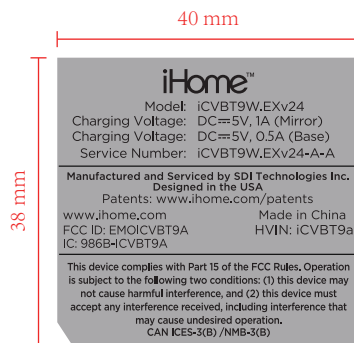

BOTTOM

Model Plate
size: 40W x 38H (mm)
Aug 15, 2023