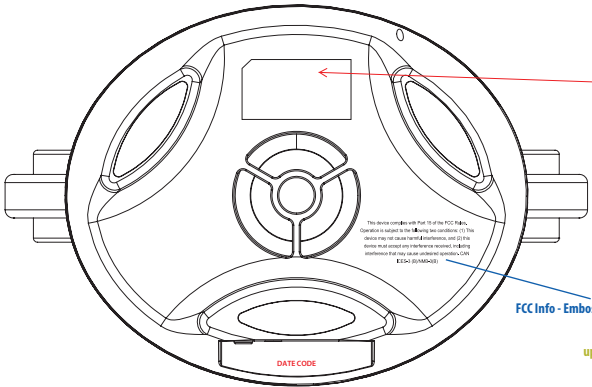

FRONT

BACK

RED - Silk Screen Graphic
iHome logo
See DL for color

Prevent icons from becoming distorted
when applied

PINK - Masked silk screen graphics,
backlit with white LED

updated 03-21-2018

updated 03-21-2018