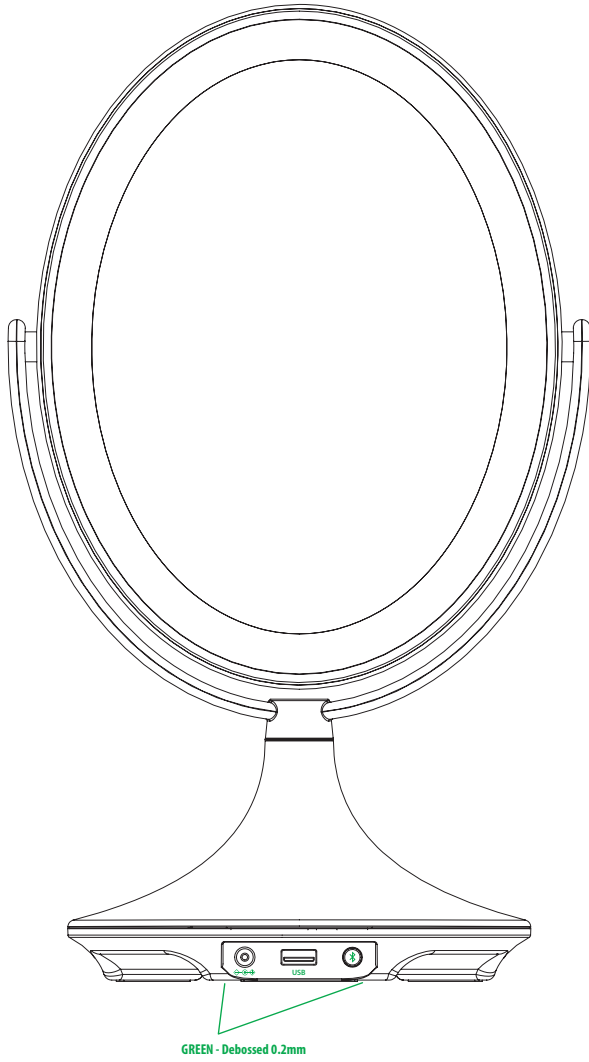

FRONT

BACK

RED - Silk Screen Graphic
iHome logo
See DL for color

Prevent icons from becoming distorted
when applied

PINK - Masked silk screen graphics,
backlit with white LED

updated 03-21-2018

updated 03-21-2018