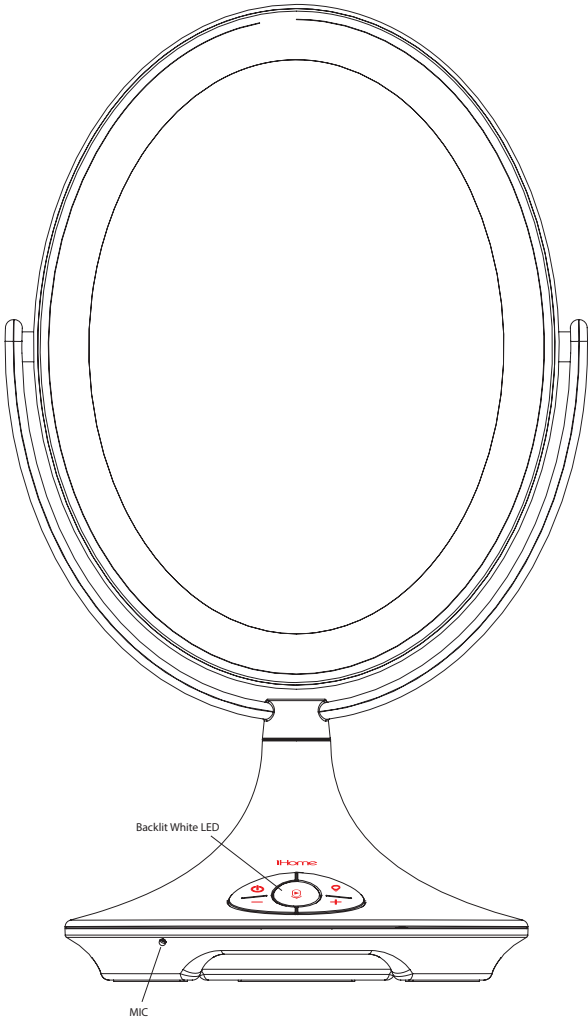

FRONT

BACK

RED - Silk Screen Graphic
iHome logo
See DL for color

Prevent icons from becoming distorted
when applied

PINK - Masked silk screen graphics,
backlit with white LED

updated 03-21-2018

updated 03-21-2018