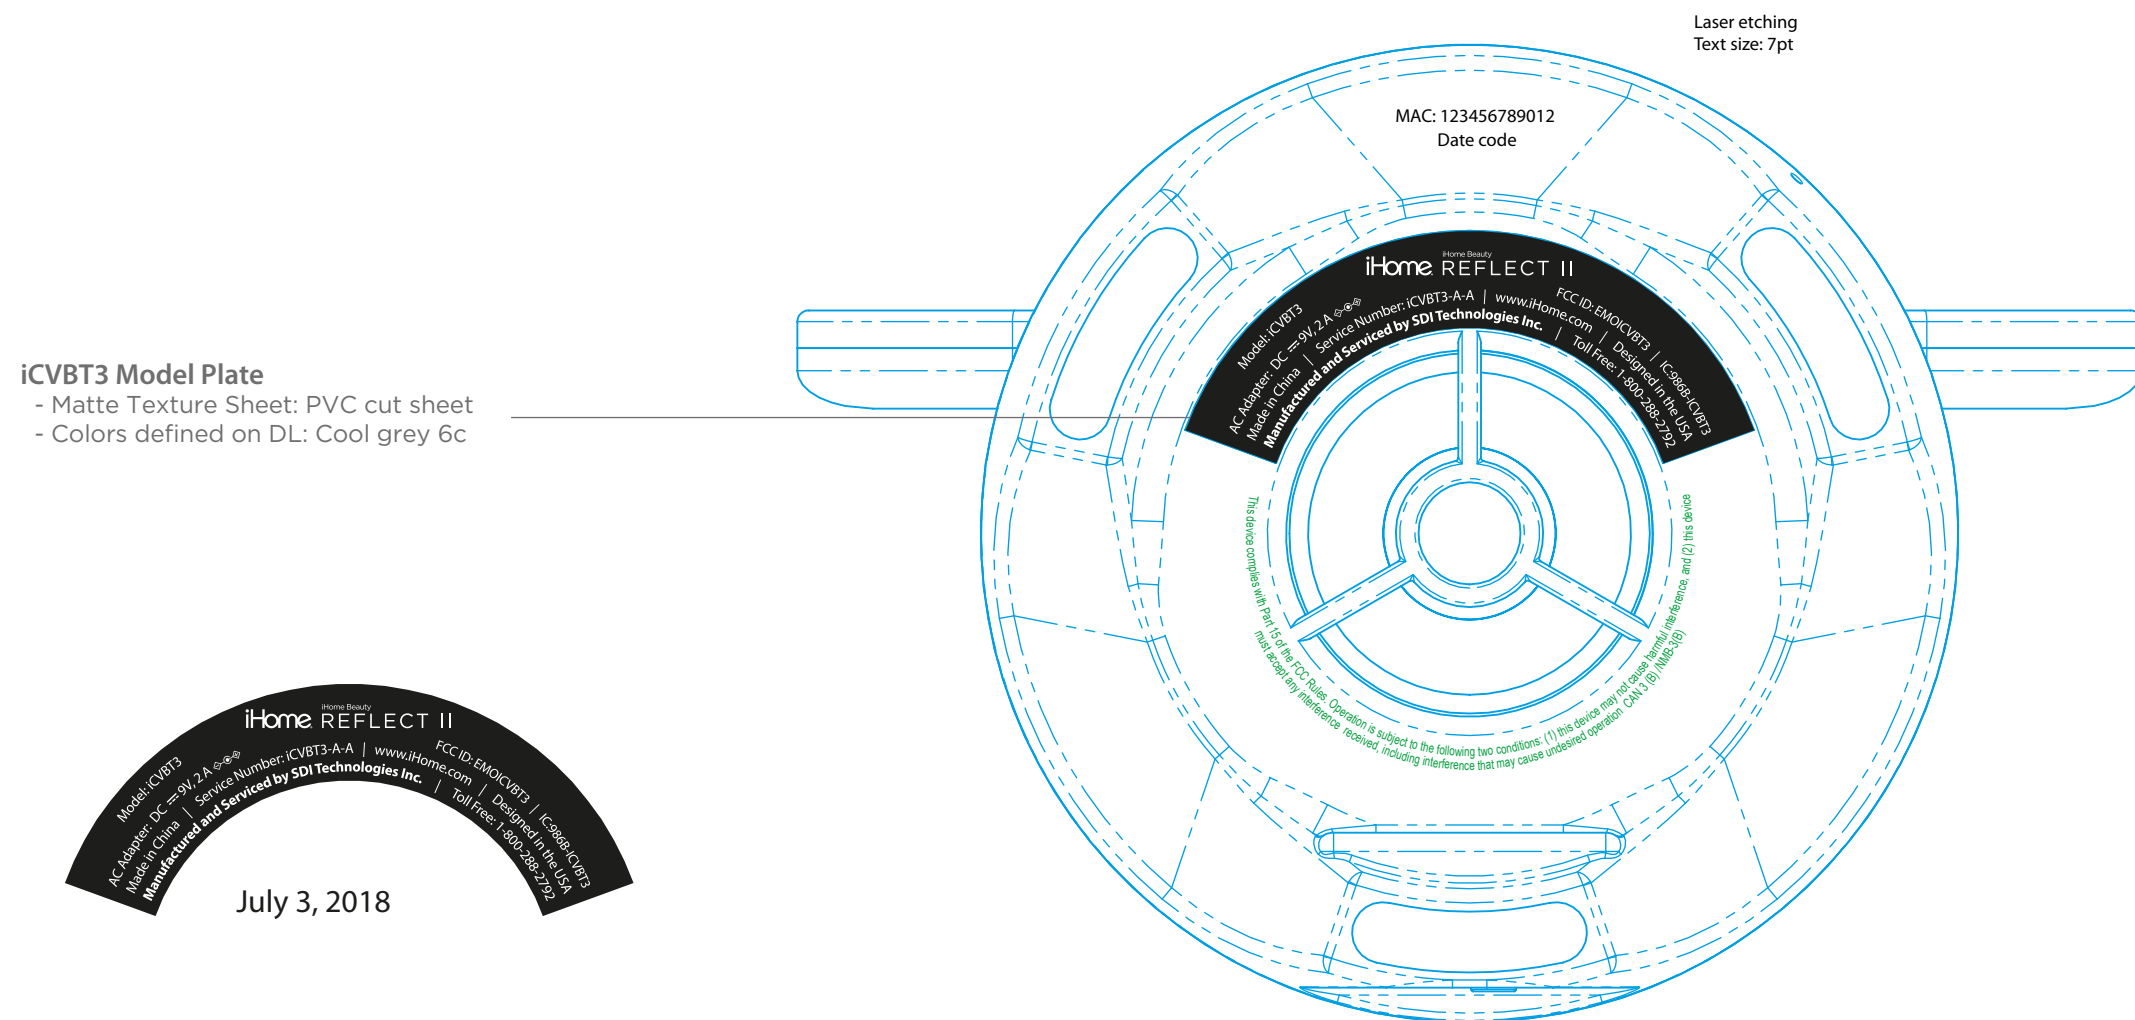

iHome	
Title: iCVBT3- Reflect II	
Version: v3	Model #: iCVBT3
Designer: Jacob Brosius	
Date: 03.12.2018	
CONFIDENTIAL and PROPRIETARY: The information contained herein including, but not limited to the products, renderings, concepts and designs comprise intellectual property of SDI Technologies Inc. and shall be kept confidential and shall not be used or disclosed by the recipient without the written authority of SDI Technologies Inc.	

GREEN - Emboss 0.3mm
 RED - Screen Print: See DL for Color

PINK - Masked silkscreen graphics, backlit with white LED
 RED - Screen Print: See DL for Color
 GREEN - Emboss 0.3mm