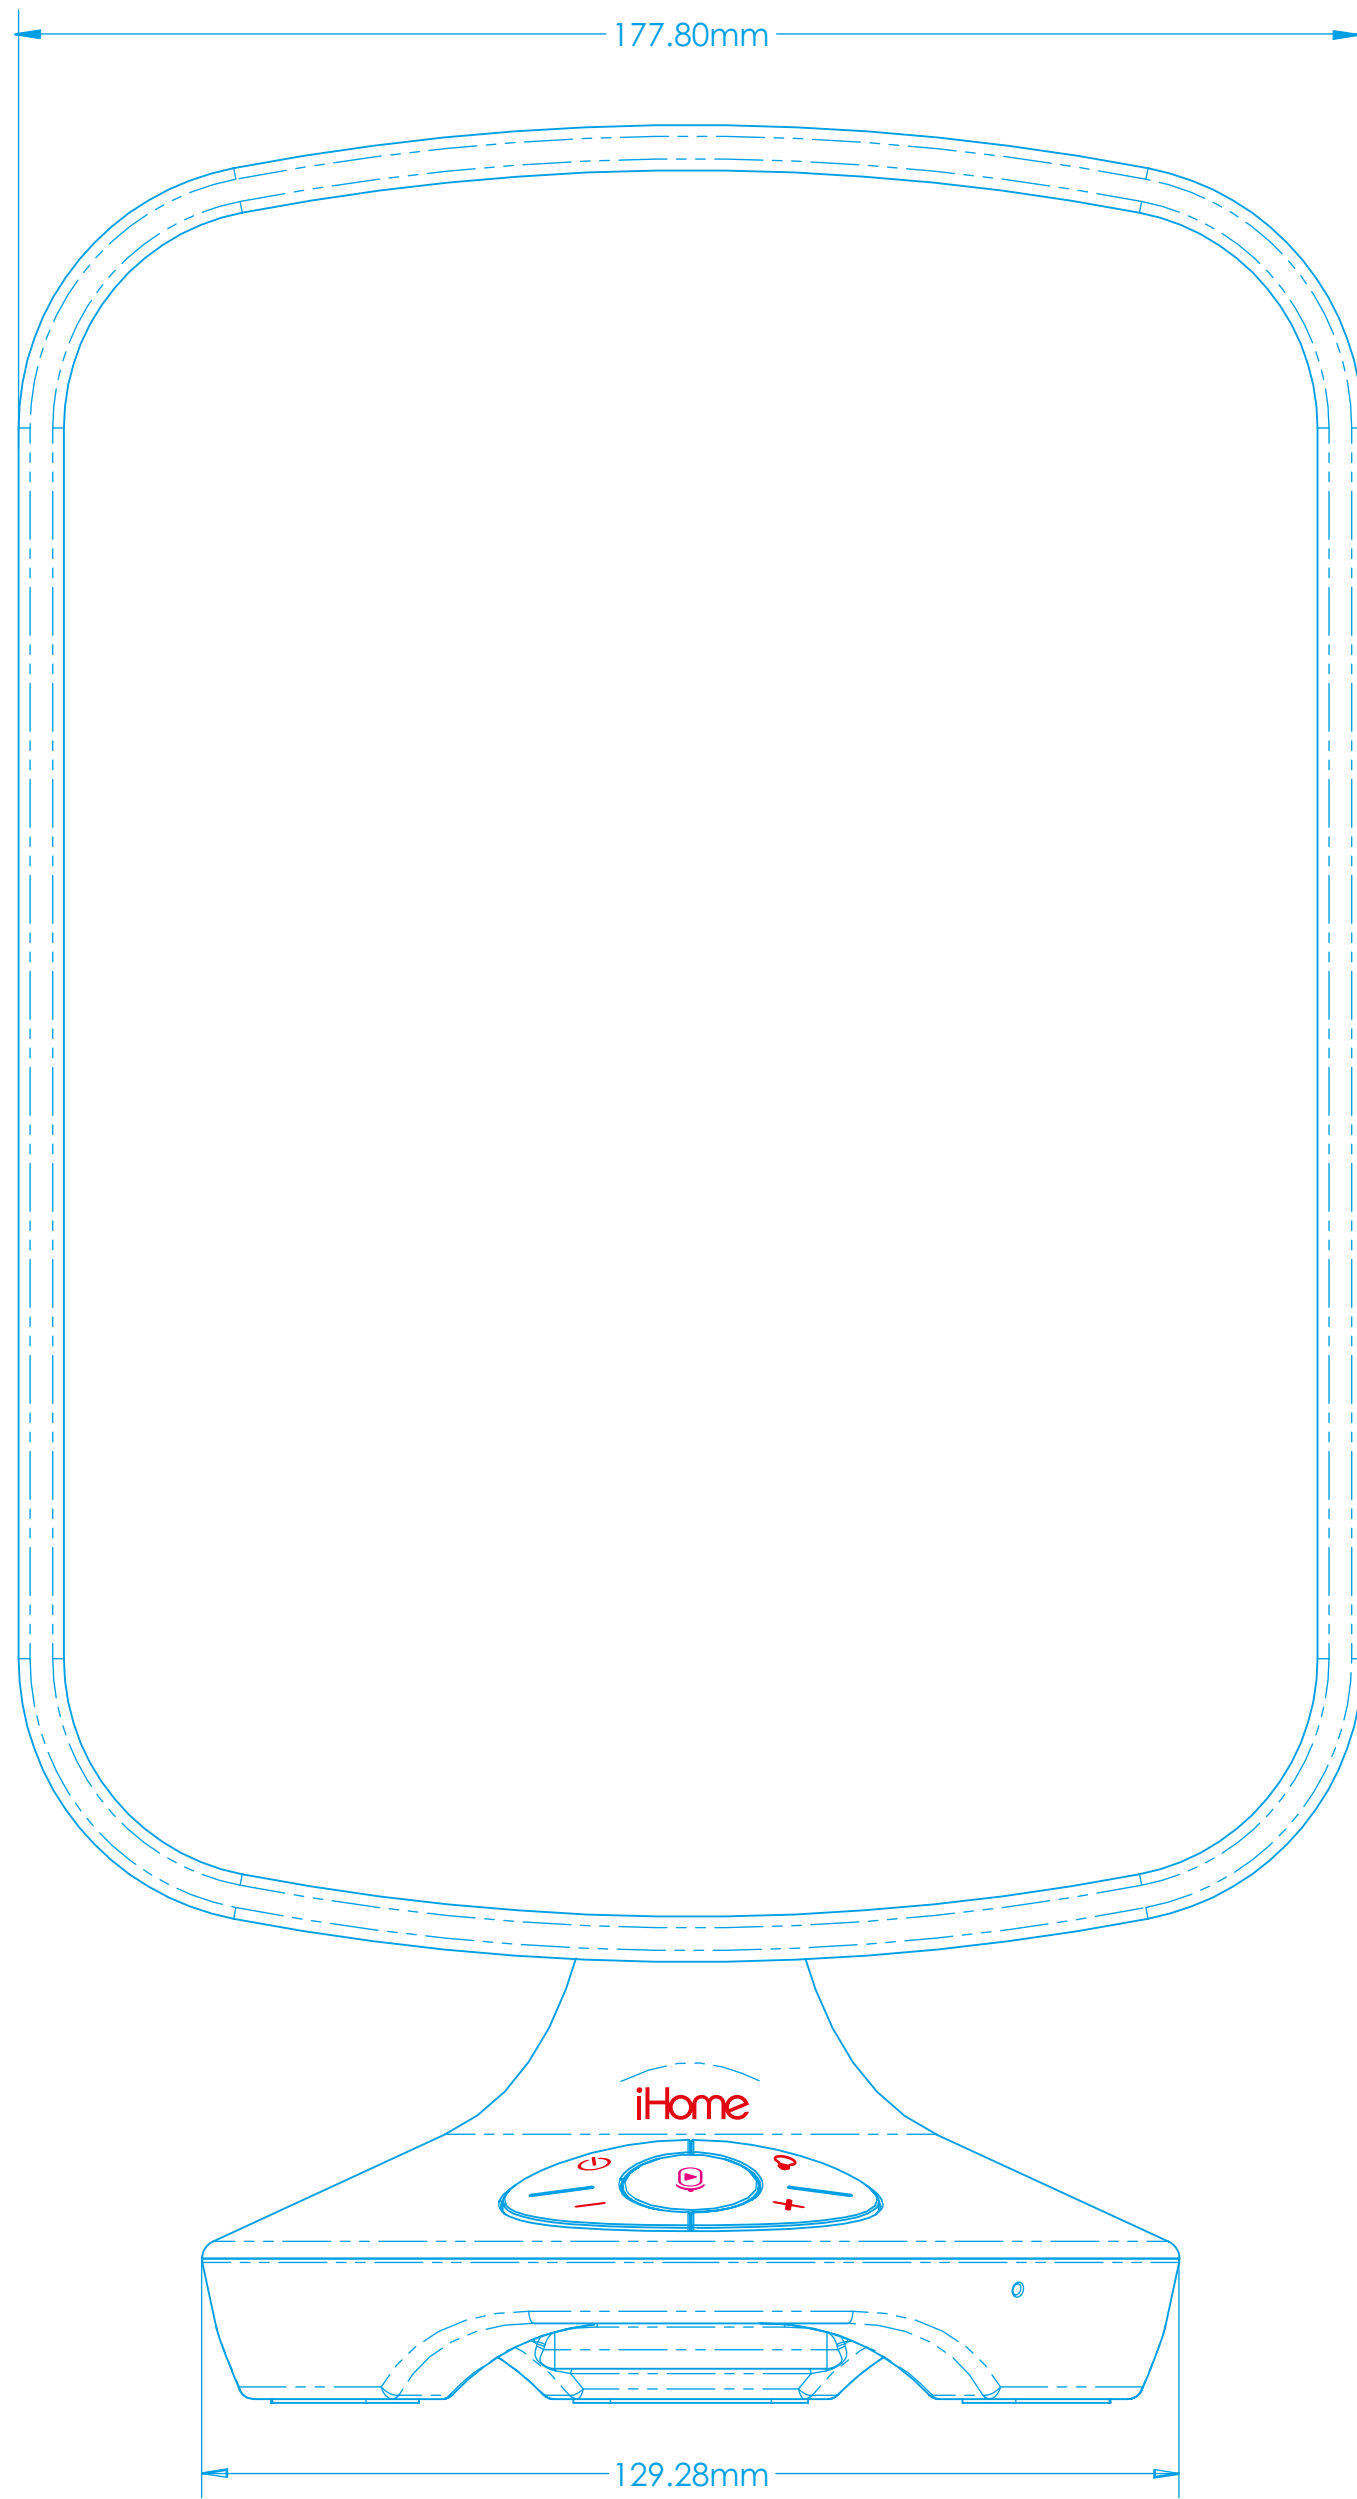

GREEN - Emboss 0.3mm
 RED - Screen Print: See DL for Color

PINK - Masked silkscreen graphics, backlit with white LED
 RED - Screen Print: See DL for Color
 GREEN - Emboss 0.3mm