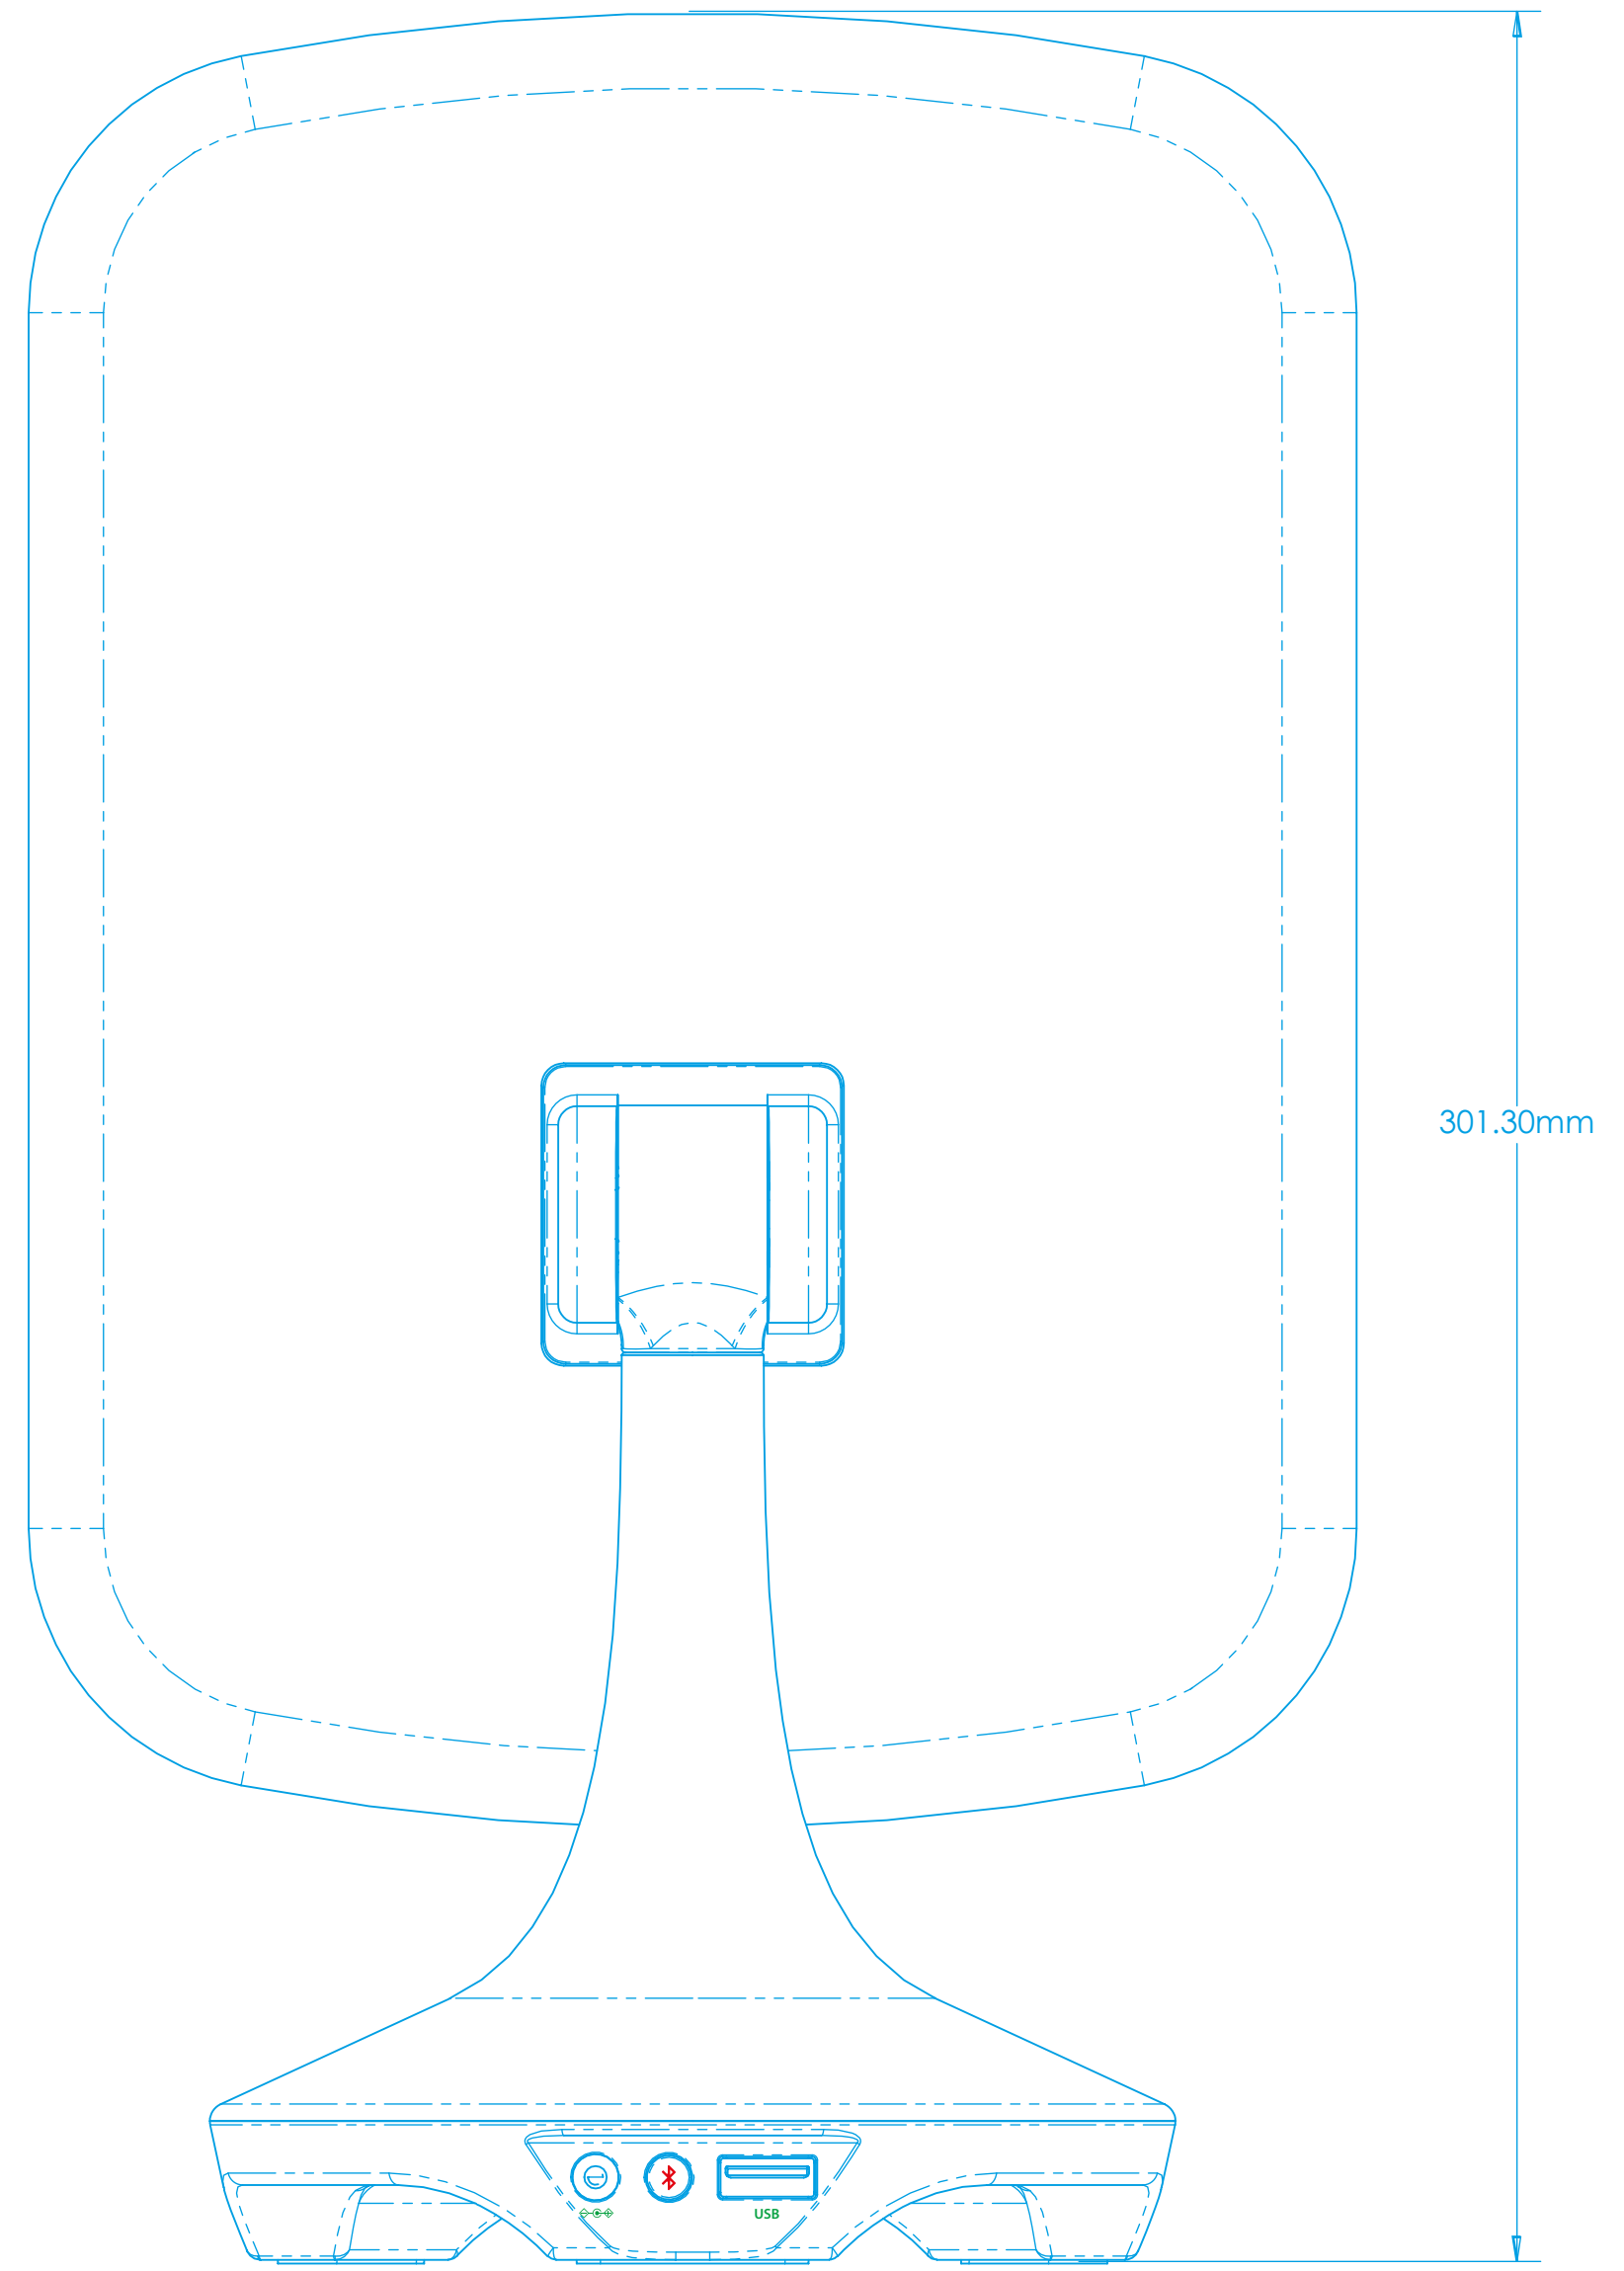

GREEN - Emboss 0.3mm
 RED - Screen Print: See DL for Color

PINK - Masked silkscreen graphics, backlit with white LED
 RED - Screen Print: See DL for Color
 GREEN - Emboss 0.3mm