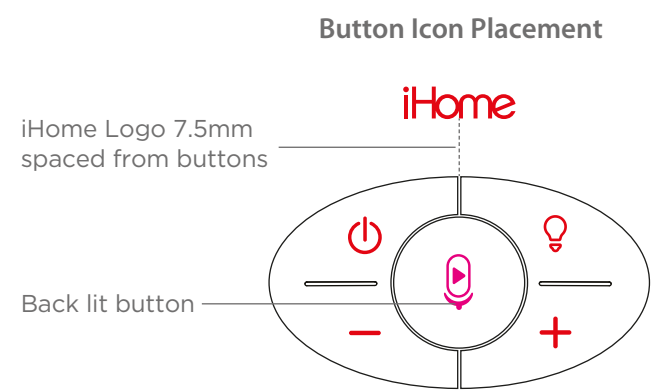

iHome	
Title: iCVBT3- Reflect II	
Version: v3	Model #: iCVBT3
Designer: Jacob Brosius	
Date: 03.12.2018	
CONFIDENTIAL and PROPRIETARY: The information contained herein including, but not limited to the products, renderings, concepts and designs comprise intellectual property of SDI Technologies Inc. and shall be kept confidential and shall not be used or disclosed by the recipient without the written authority of SDI Technologies Inc.	

GREEN - Emboss 0.3mm
 RED - Screen Print: See DL for Color

PINK - Masked silkscreen graphics, backlit with white LED
 RED - Screen Print: See DL for Color
 GREEN - Emboss 0.3mm