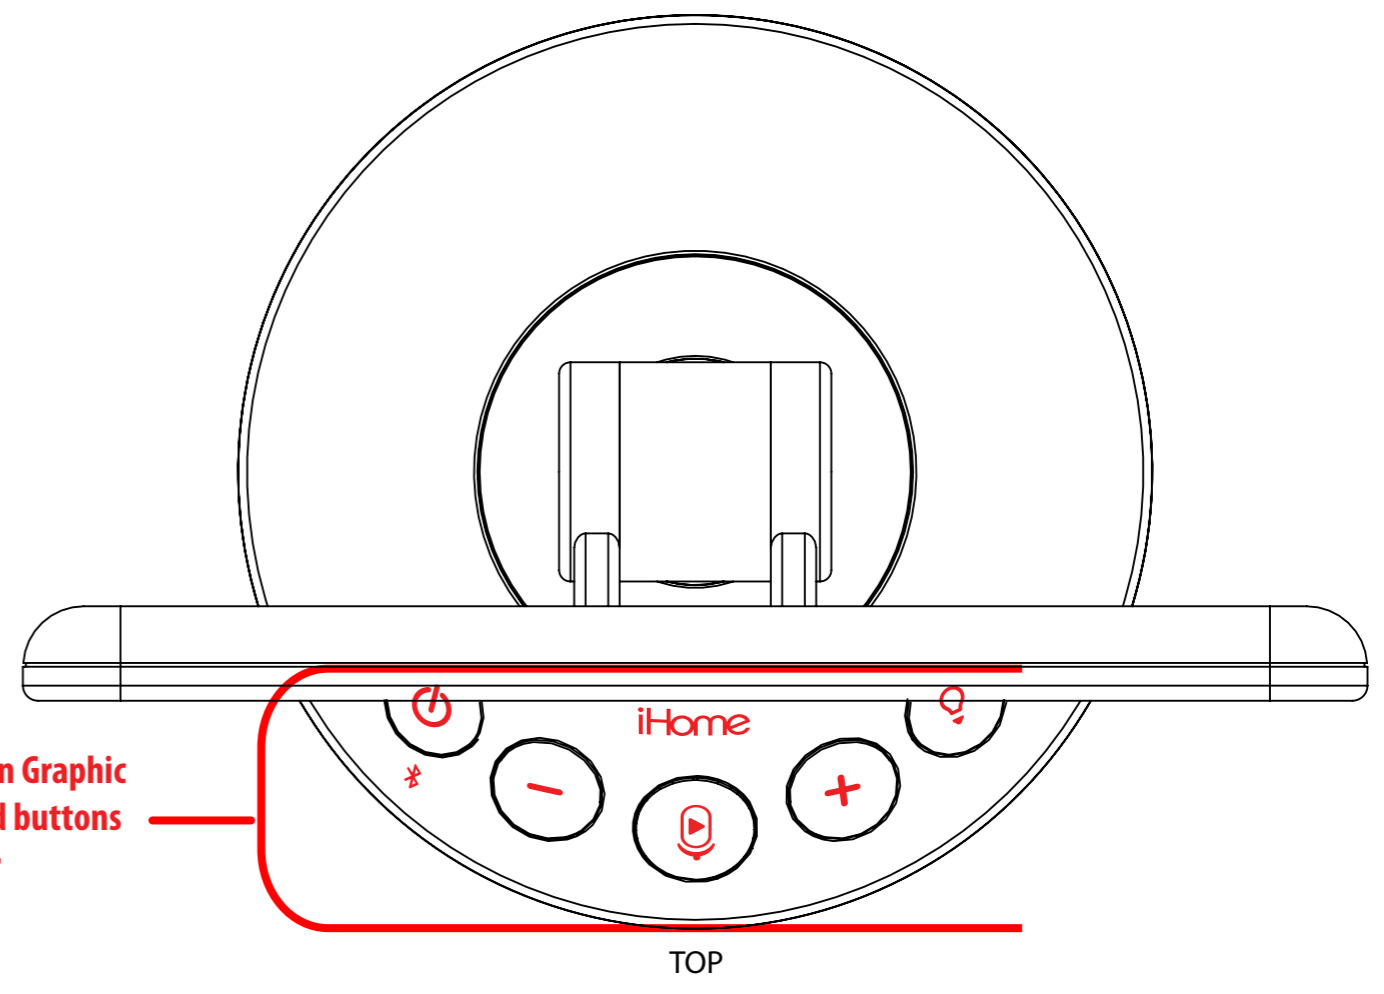

iHome

Title: GAW

Version: V4 Model #: iCVBT2N

Designer: Mitchell Bailey

Date: 02.17.2017

CONFIDENTIAL and PROPRIETARY: The information contained herein including, but not limited to the products, renderings, concepts and designs comprise intellectual property of SDI Technologies Inc. and shall be kept confidential and shall not be used or disclosed by the recipient without the written authority of SDI Technologies Inc.

FRONT

BACK

BOTTOM

PET cut sheet-COST DOWN
color: refer to DL
Jan 16, 2018