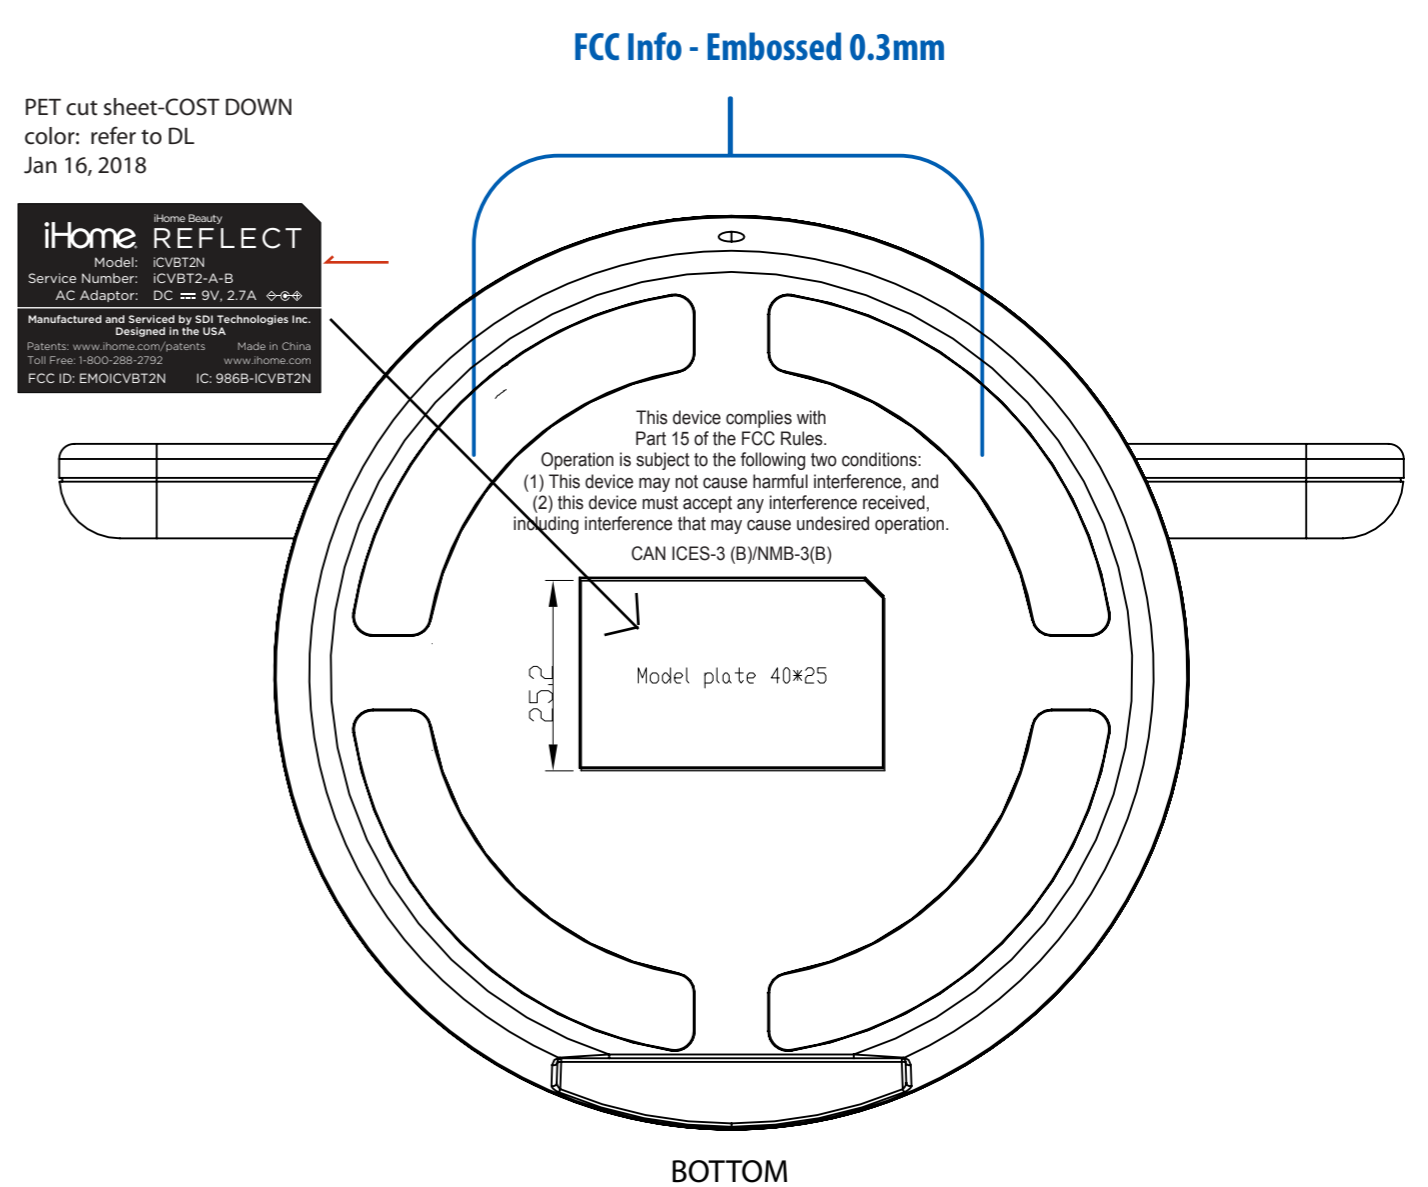

iHome

Title: GAW

Version: V4 Model #: iCVBT2N

Designer: Mitchell Bailey

Date: 02.17.2017

CONFIDENTIAL and PROPRIETARY: The information contained herein including, but not limited to the products, renderings, concepts and designs comprise intellectual property of SDI Technologies Inc. and shall be kept confidential and shall not be used or disclosed by the recipient without the written authority of SDI Technologies Inc.

FRONT

BACK

BOTTOM

PET cut sheet-COST DOWN
color: refer to DL
Jan 16, 2018