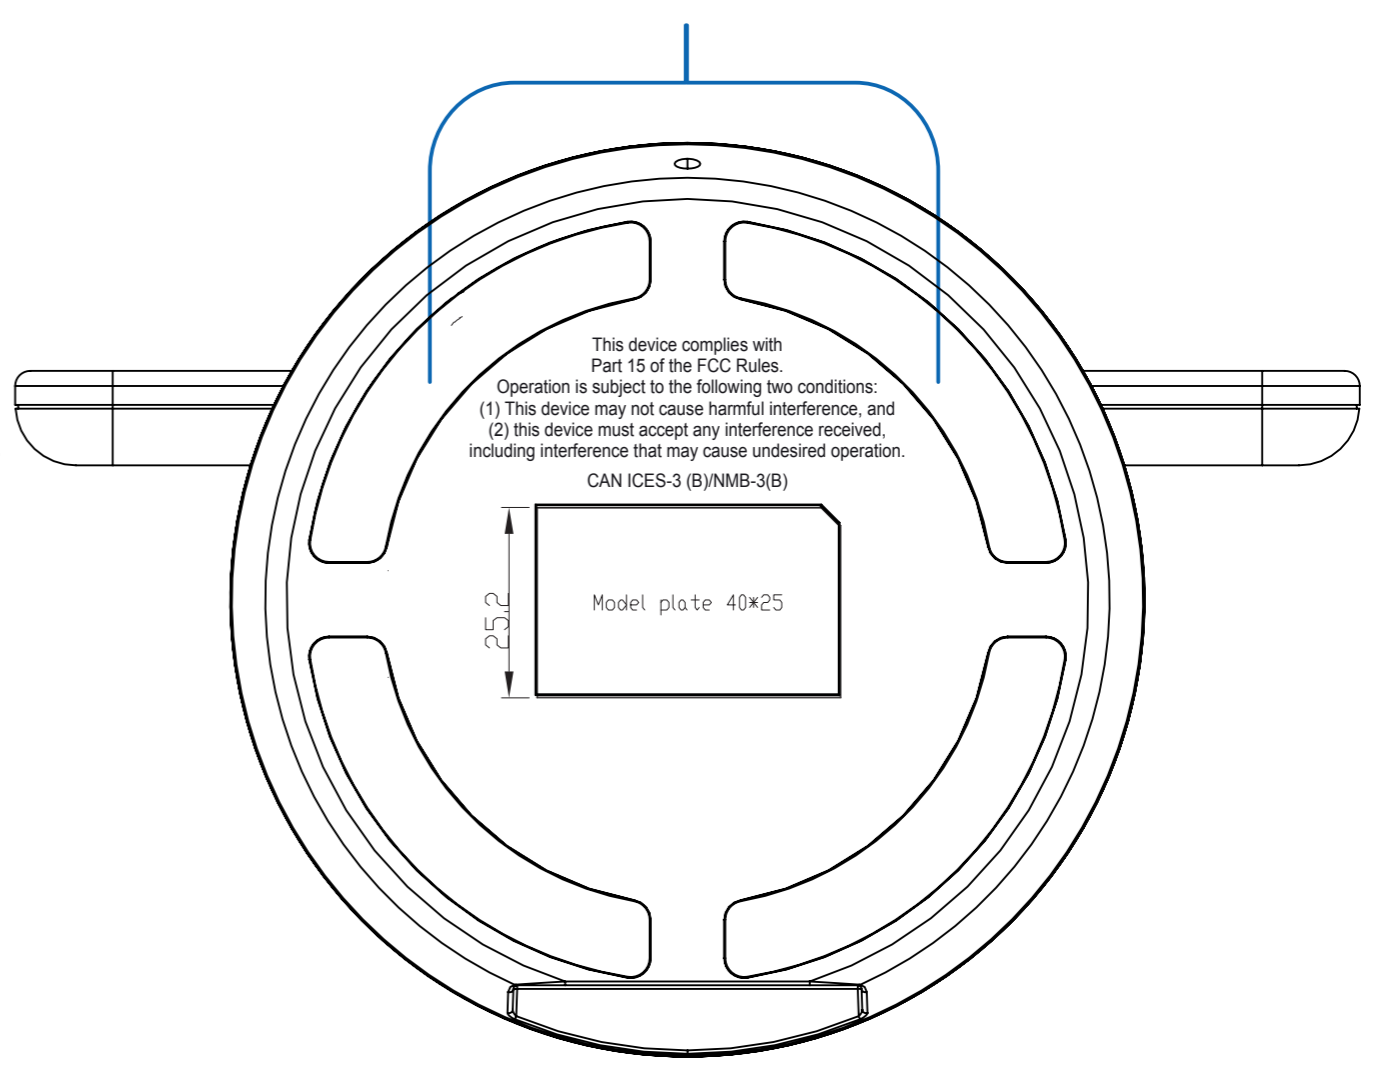

RED - Silk Screen Graphic
iHome logo and buttons
See DL for color

FRONT

GREEN - Embossed 0.3mm

BACK

FCC Info - Embossed 0.3mm

BOTTOM

May 15, 2023
iCVBT22W.EXv23AK
PVC cut sheet
color: refer to DL

Mar 15, 2023

White background
Cool grey 6C