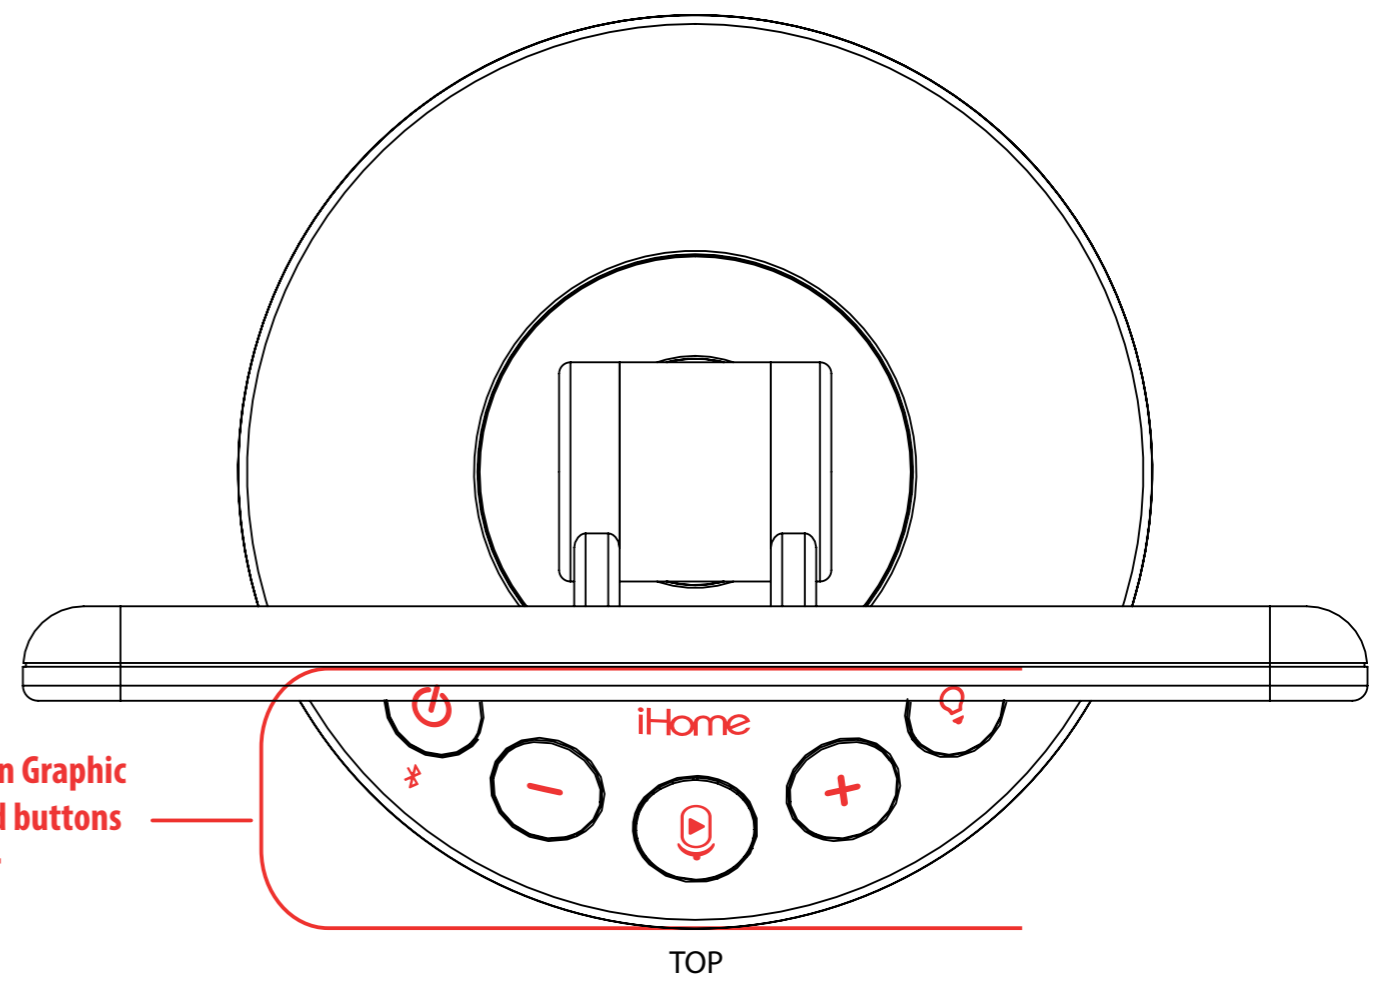

iHome	
Title: GAW	
Version: v1	Model #: iCVBT22
Designer: Mitchell Bailey	
Date: 03.15.2023	
<small>CONFIDENTIAL and PROPRIETARY: The information contained herein including, but not limited to the products, renderings, concepts and designs comprise intellectual property of SDI Technologies Inc. and shall be kept confidential and shall not be used or disclosed by the recipient without the written authority of SDI Technologies Inc.</small>	

RED - Silk Screen Graphic
iHome logo and buttons
See DL for color

FRONT

GREEN - Embossed 0.3mm

BACK

FCC Info - Embossed 0.3mm

BOTTOM

May 15, 2023
iCVBT22W.EXv23AK
PVC cut sheet
color: refer to DL

Mar 15, 2023

White background
Cool grey 6C