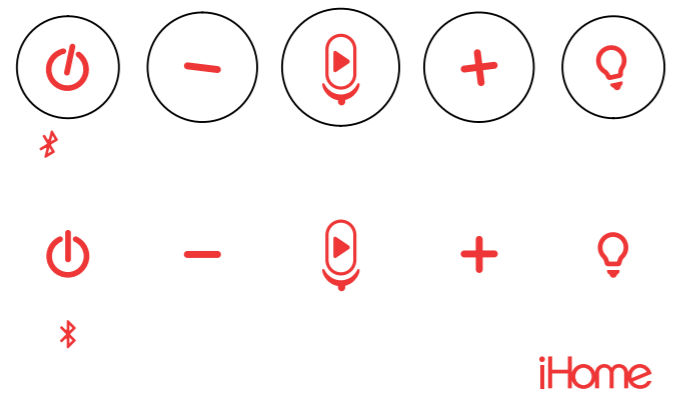

iHome	
Title: GAW	
Version: v1	Model #: iCVBT22
Designer: Mitchell Bailey	
Date: 03.15.2023	
<small>CONFIDENTIAL and PROPRIETARY: The information contained herein including, but not limited to the products, renderings, concepts and designs comprise intellectual property of SDI Technologies Inc. and shall be kept confidential and shall not be used or disclosed by the recipient without the written authority of SDI Technologies Inc.</small>	