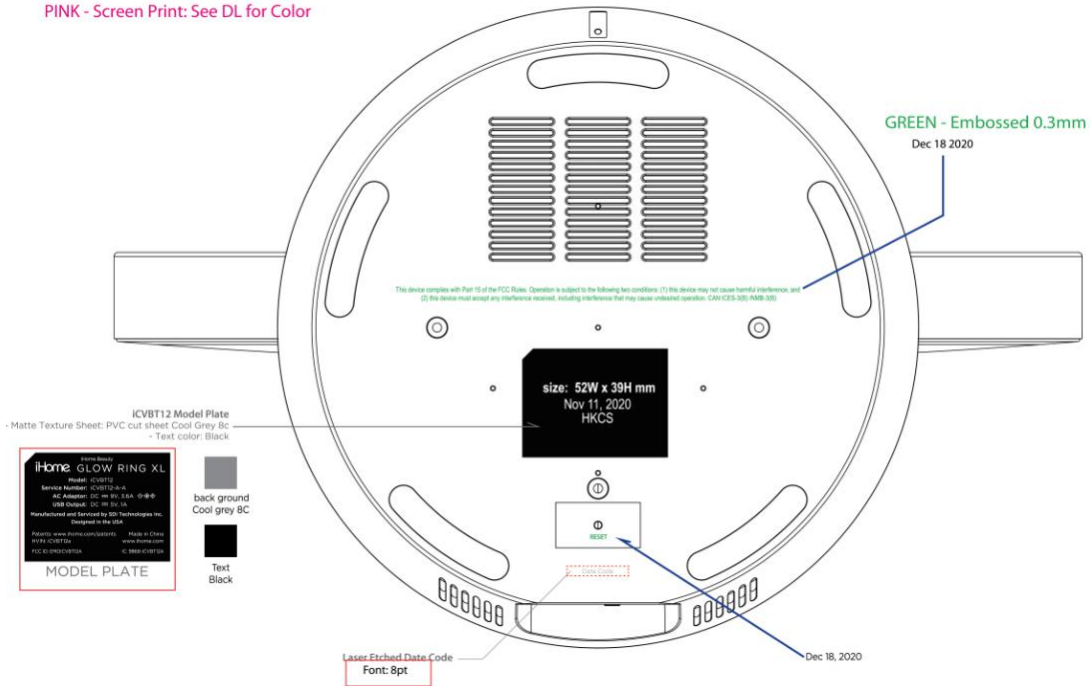

PINK - Screen Print: See DL for Color

iHome Beauty

iHome GLOW RING XL

Model: iCVBT12

Service Number: iCVBT12-A-A

AC Adaptor: DC \equiv 9V, 3.6A \diamond - \ominus - \diamond

USB Output: DC \equiv 5V, 1A

Manufactured and Serviced by SDI Technologies Inc.
Designed in the USA

Patents: www.ihome.com/patents Made in China

HVIN: iCVBT12a www.ihome.com

FCC ID: EMOICVBT12A IC: 986B-ICVBT12A

MODEL PLATE