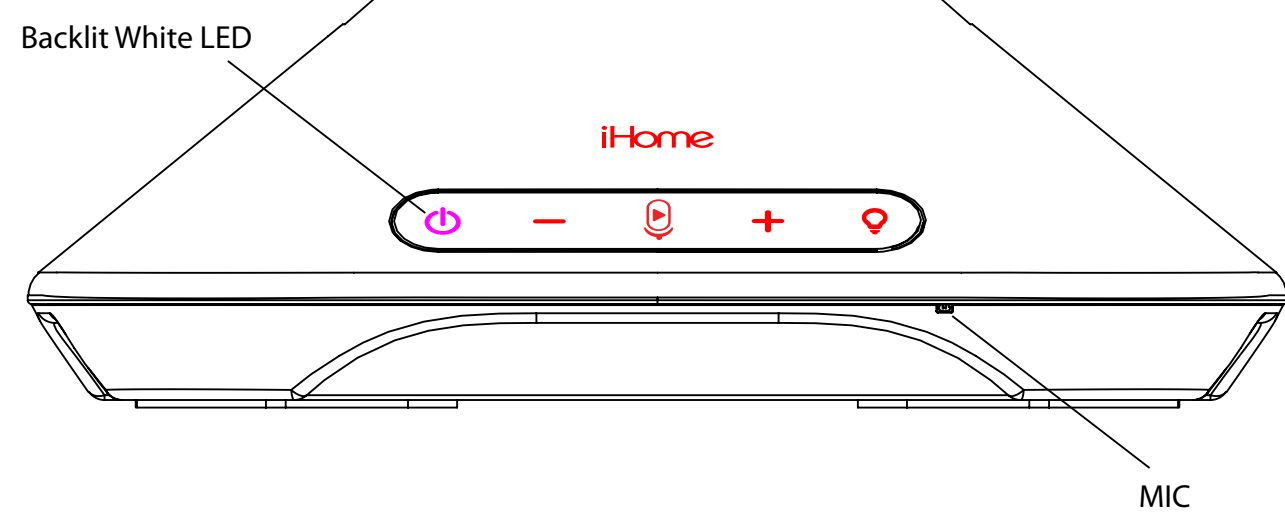

BACK

FRONT

Milky Translucent Rubber Button Panel with Silk Screen Masked Graphics

Spot Mirror

BOTTOM

PET cut sheet color: refer to DL

Cost down April 18, 2018