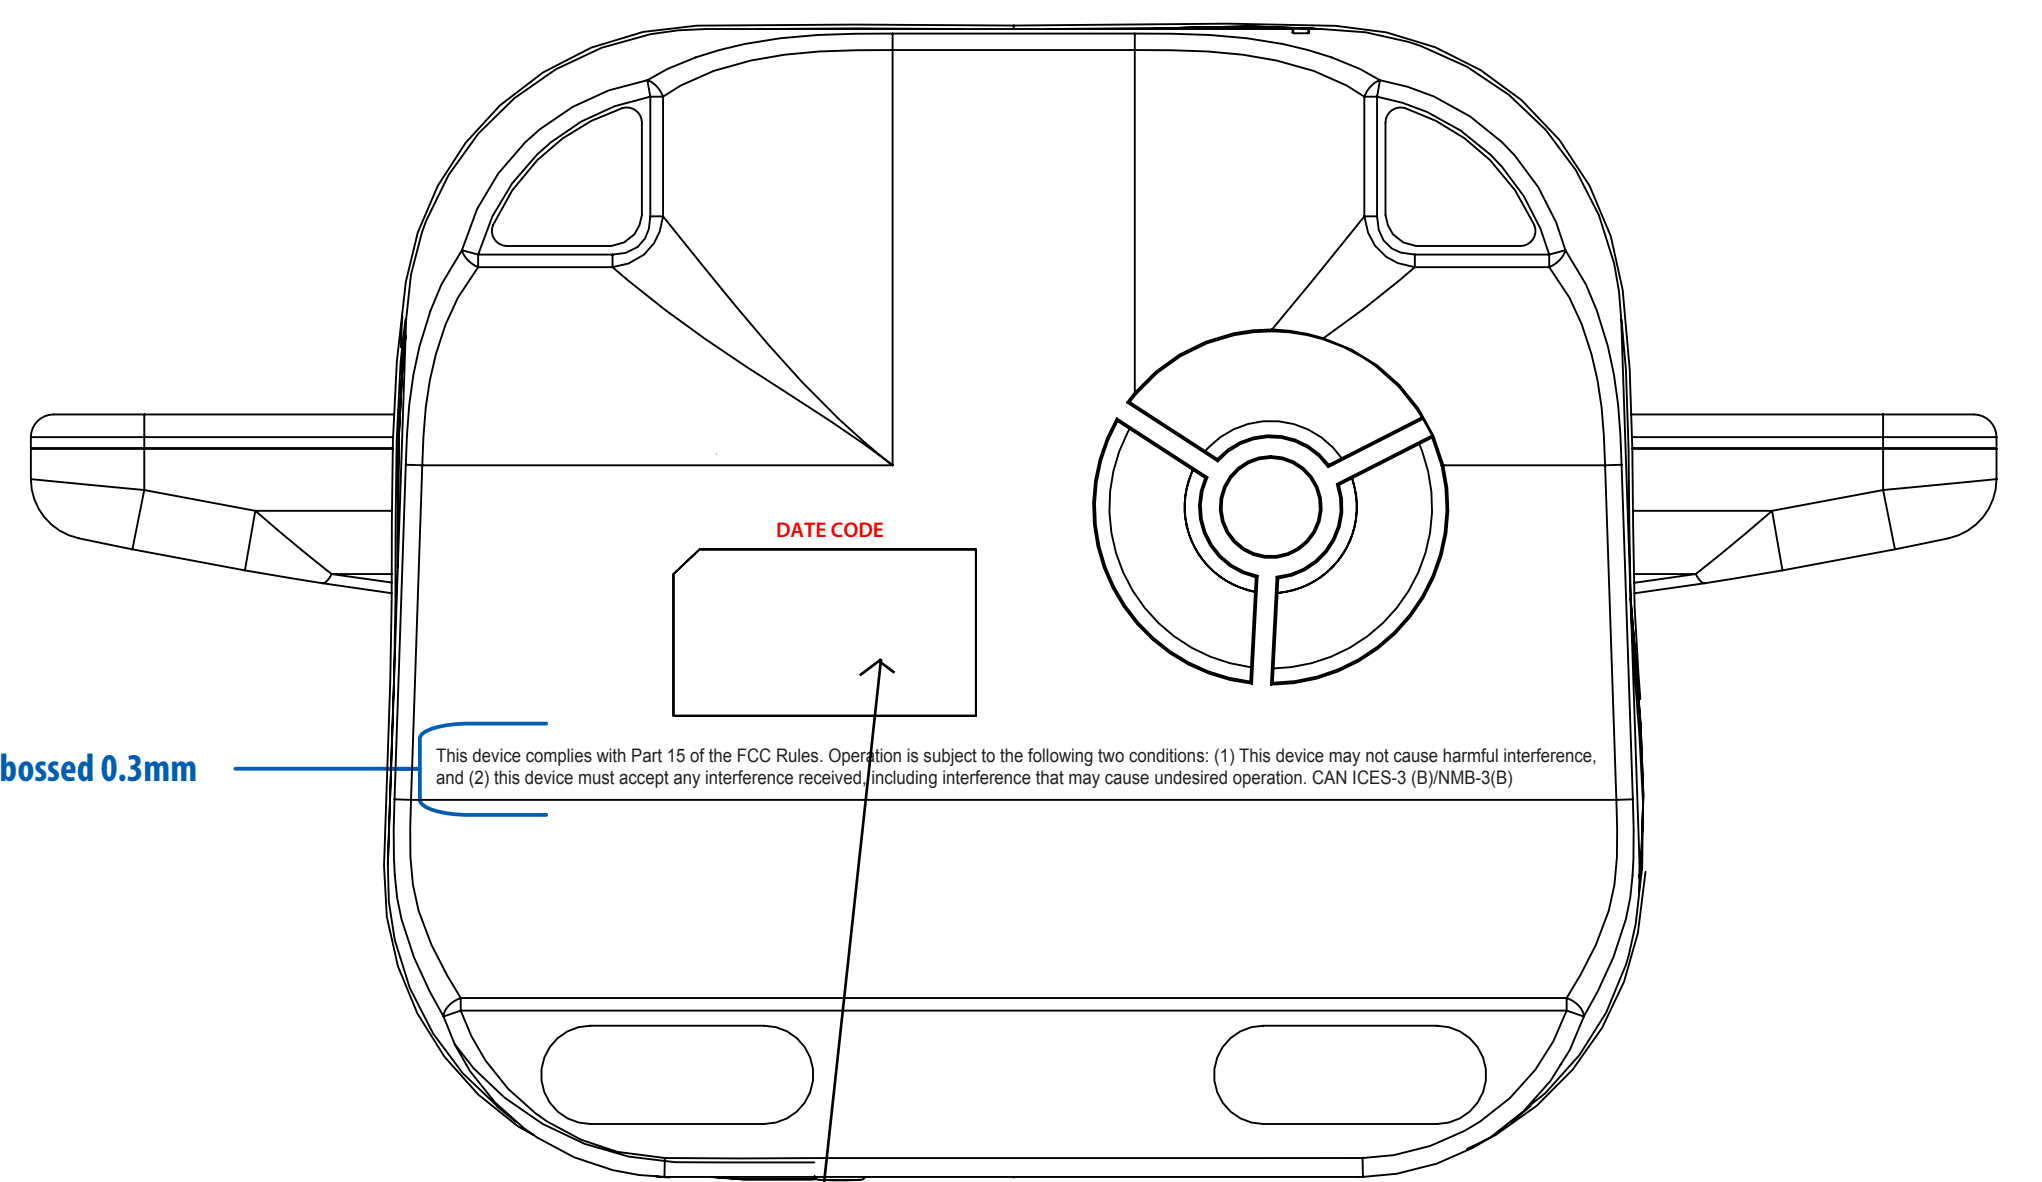

BACK

FRONT

Milky Translucent Rubber Button Panel with Silk Screen Masked Graphics

Spot Mirror

BOTTOM

PET cut sheet color: refer to DL

Cost down April 18, 2018