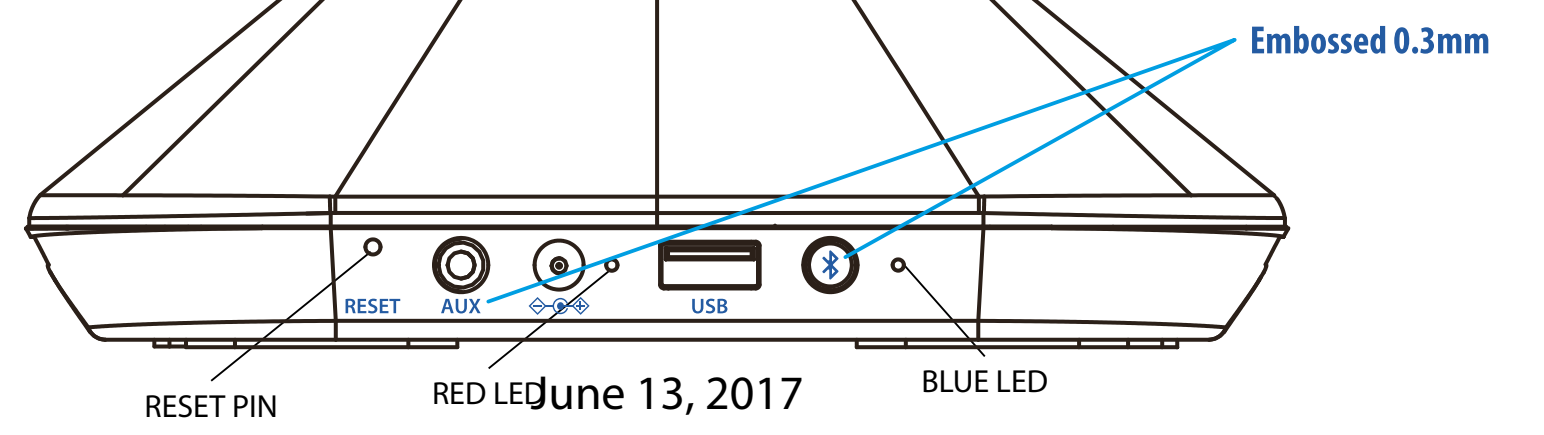

BACK

FRONT

Milky Translucent Rubber Button Panel with Silk Screen Masked Graphics

Spot Mirror

BOTTOM

PET cut sheet color: refer to DL

Cost down April 18, 2018