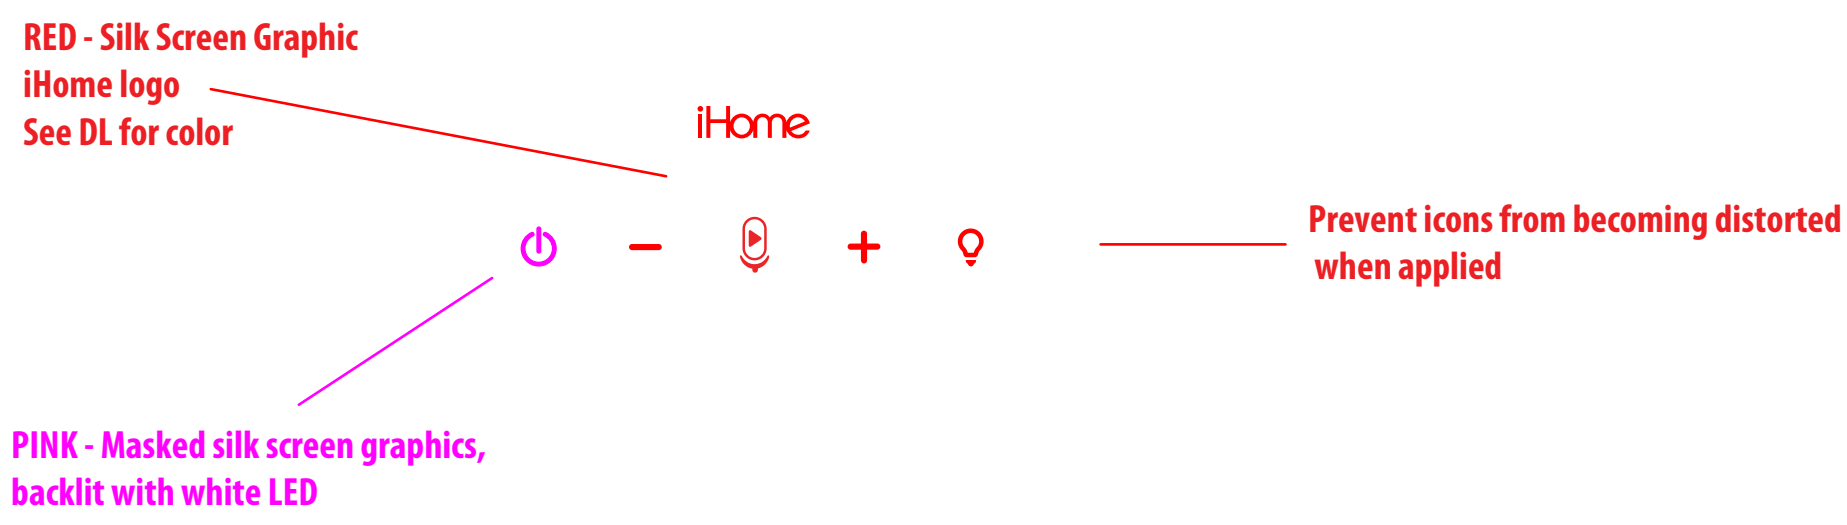

BACK

FRONT

Milky Translucent Rubber Button Panel with Silk Screen Masked Graphics

Spot Mirror

BOTTOM

PET cut sheet color: refer to DL

Cost down April 18, 2018