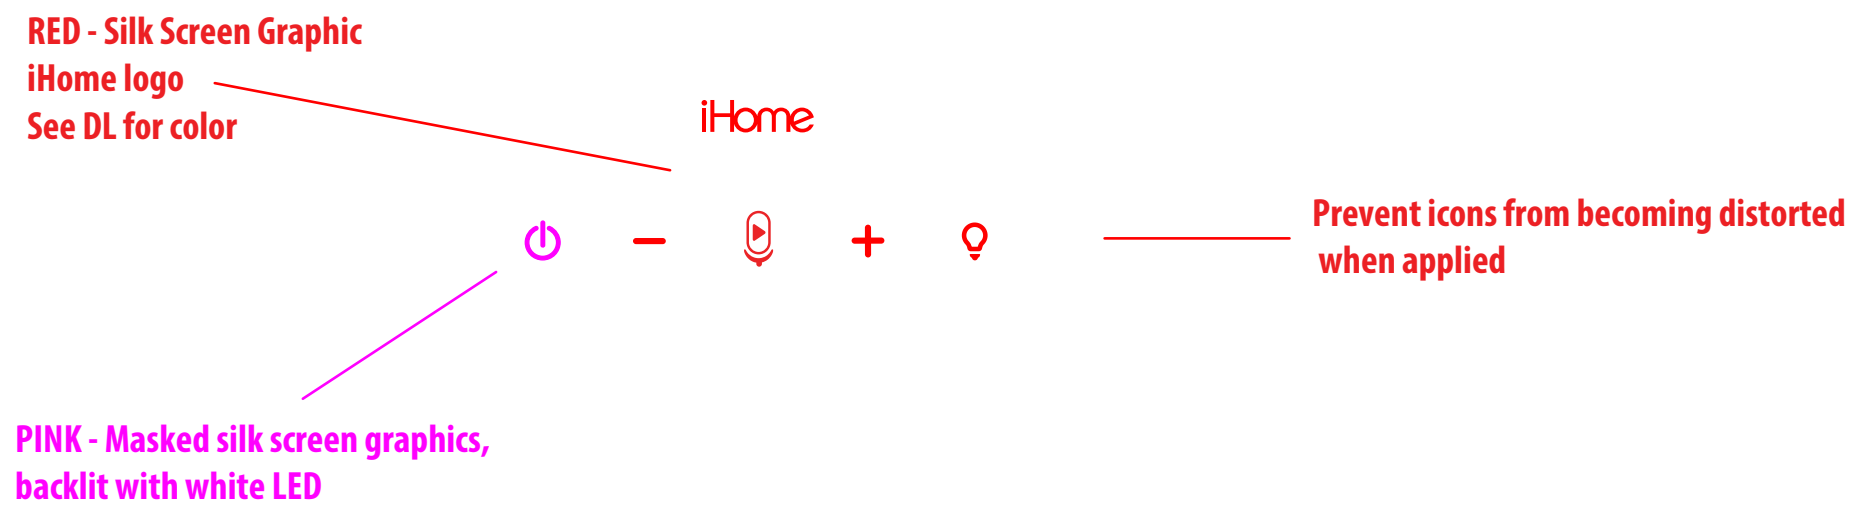

FRONT

Milky Translucent Rubber Button Panel with Silk Screen Masked Graphics

Spot Mirror

BACK

BOTTOM

Updated to specify 'REFLECT PRO'