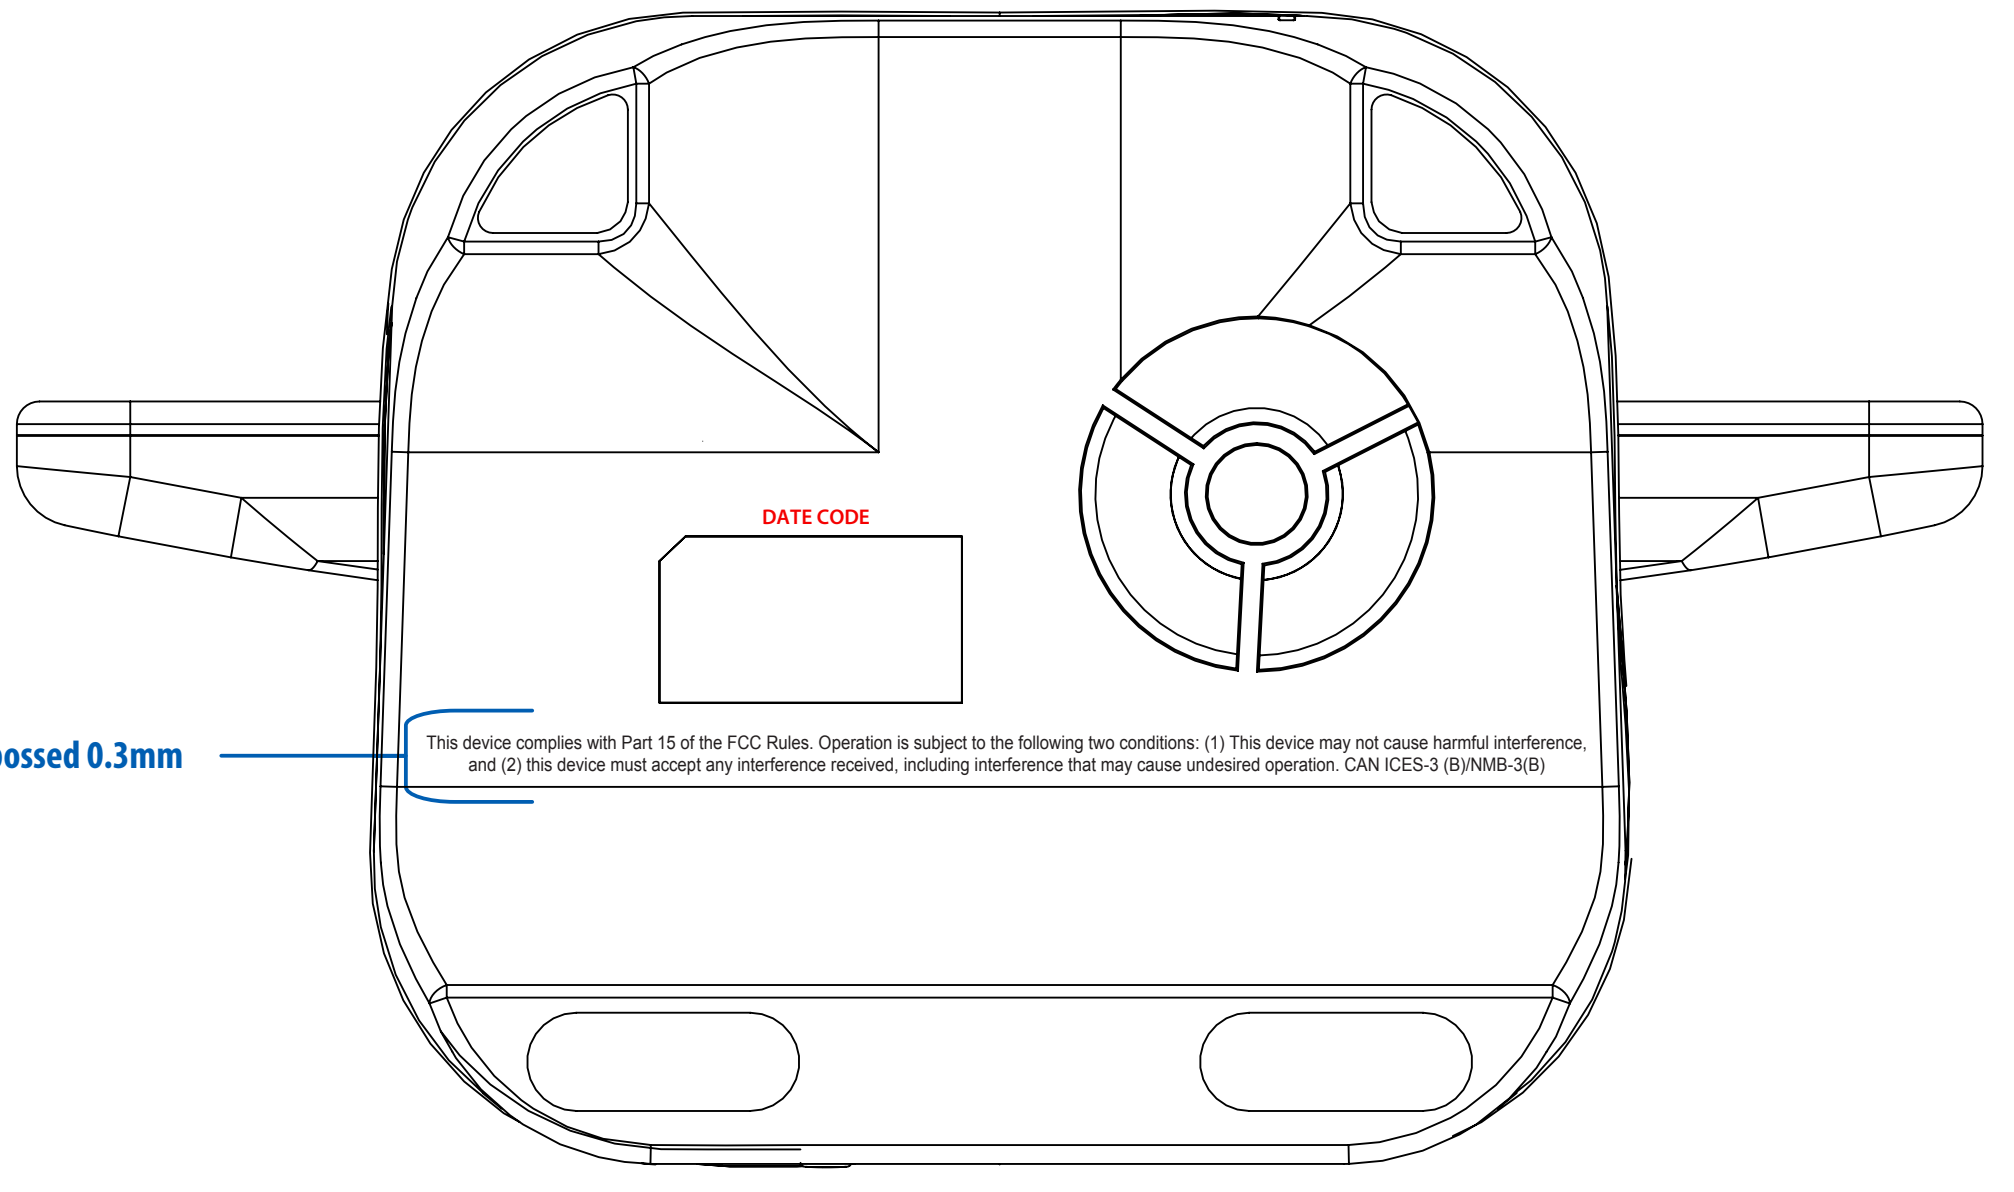

FRONT

Milky Translucent Rubber Button Panel with Silk Screen Masked Graphics

Spot Mirror

BACK

BOTTOM

Updated to specify 'REFLECT PRO'