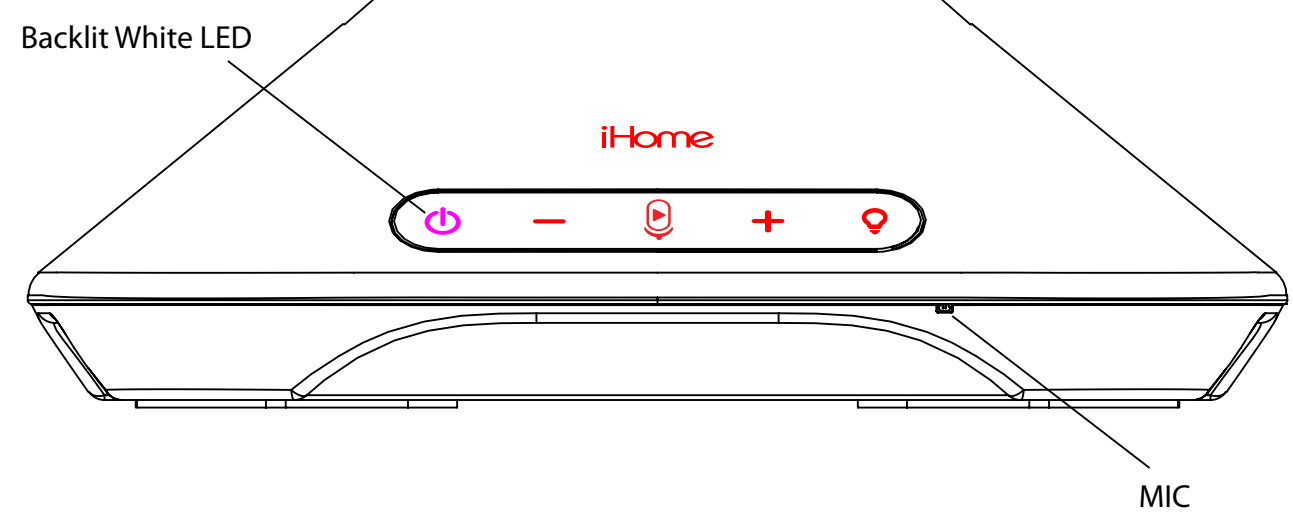

FRONT

Milky Translucent Rubber Button Panel with Silk Screen Masked Graphics

Spot Mirror

BACK

BOTTOM

Updated to specify 'REFLECT PRO'