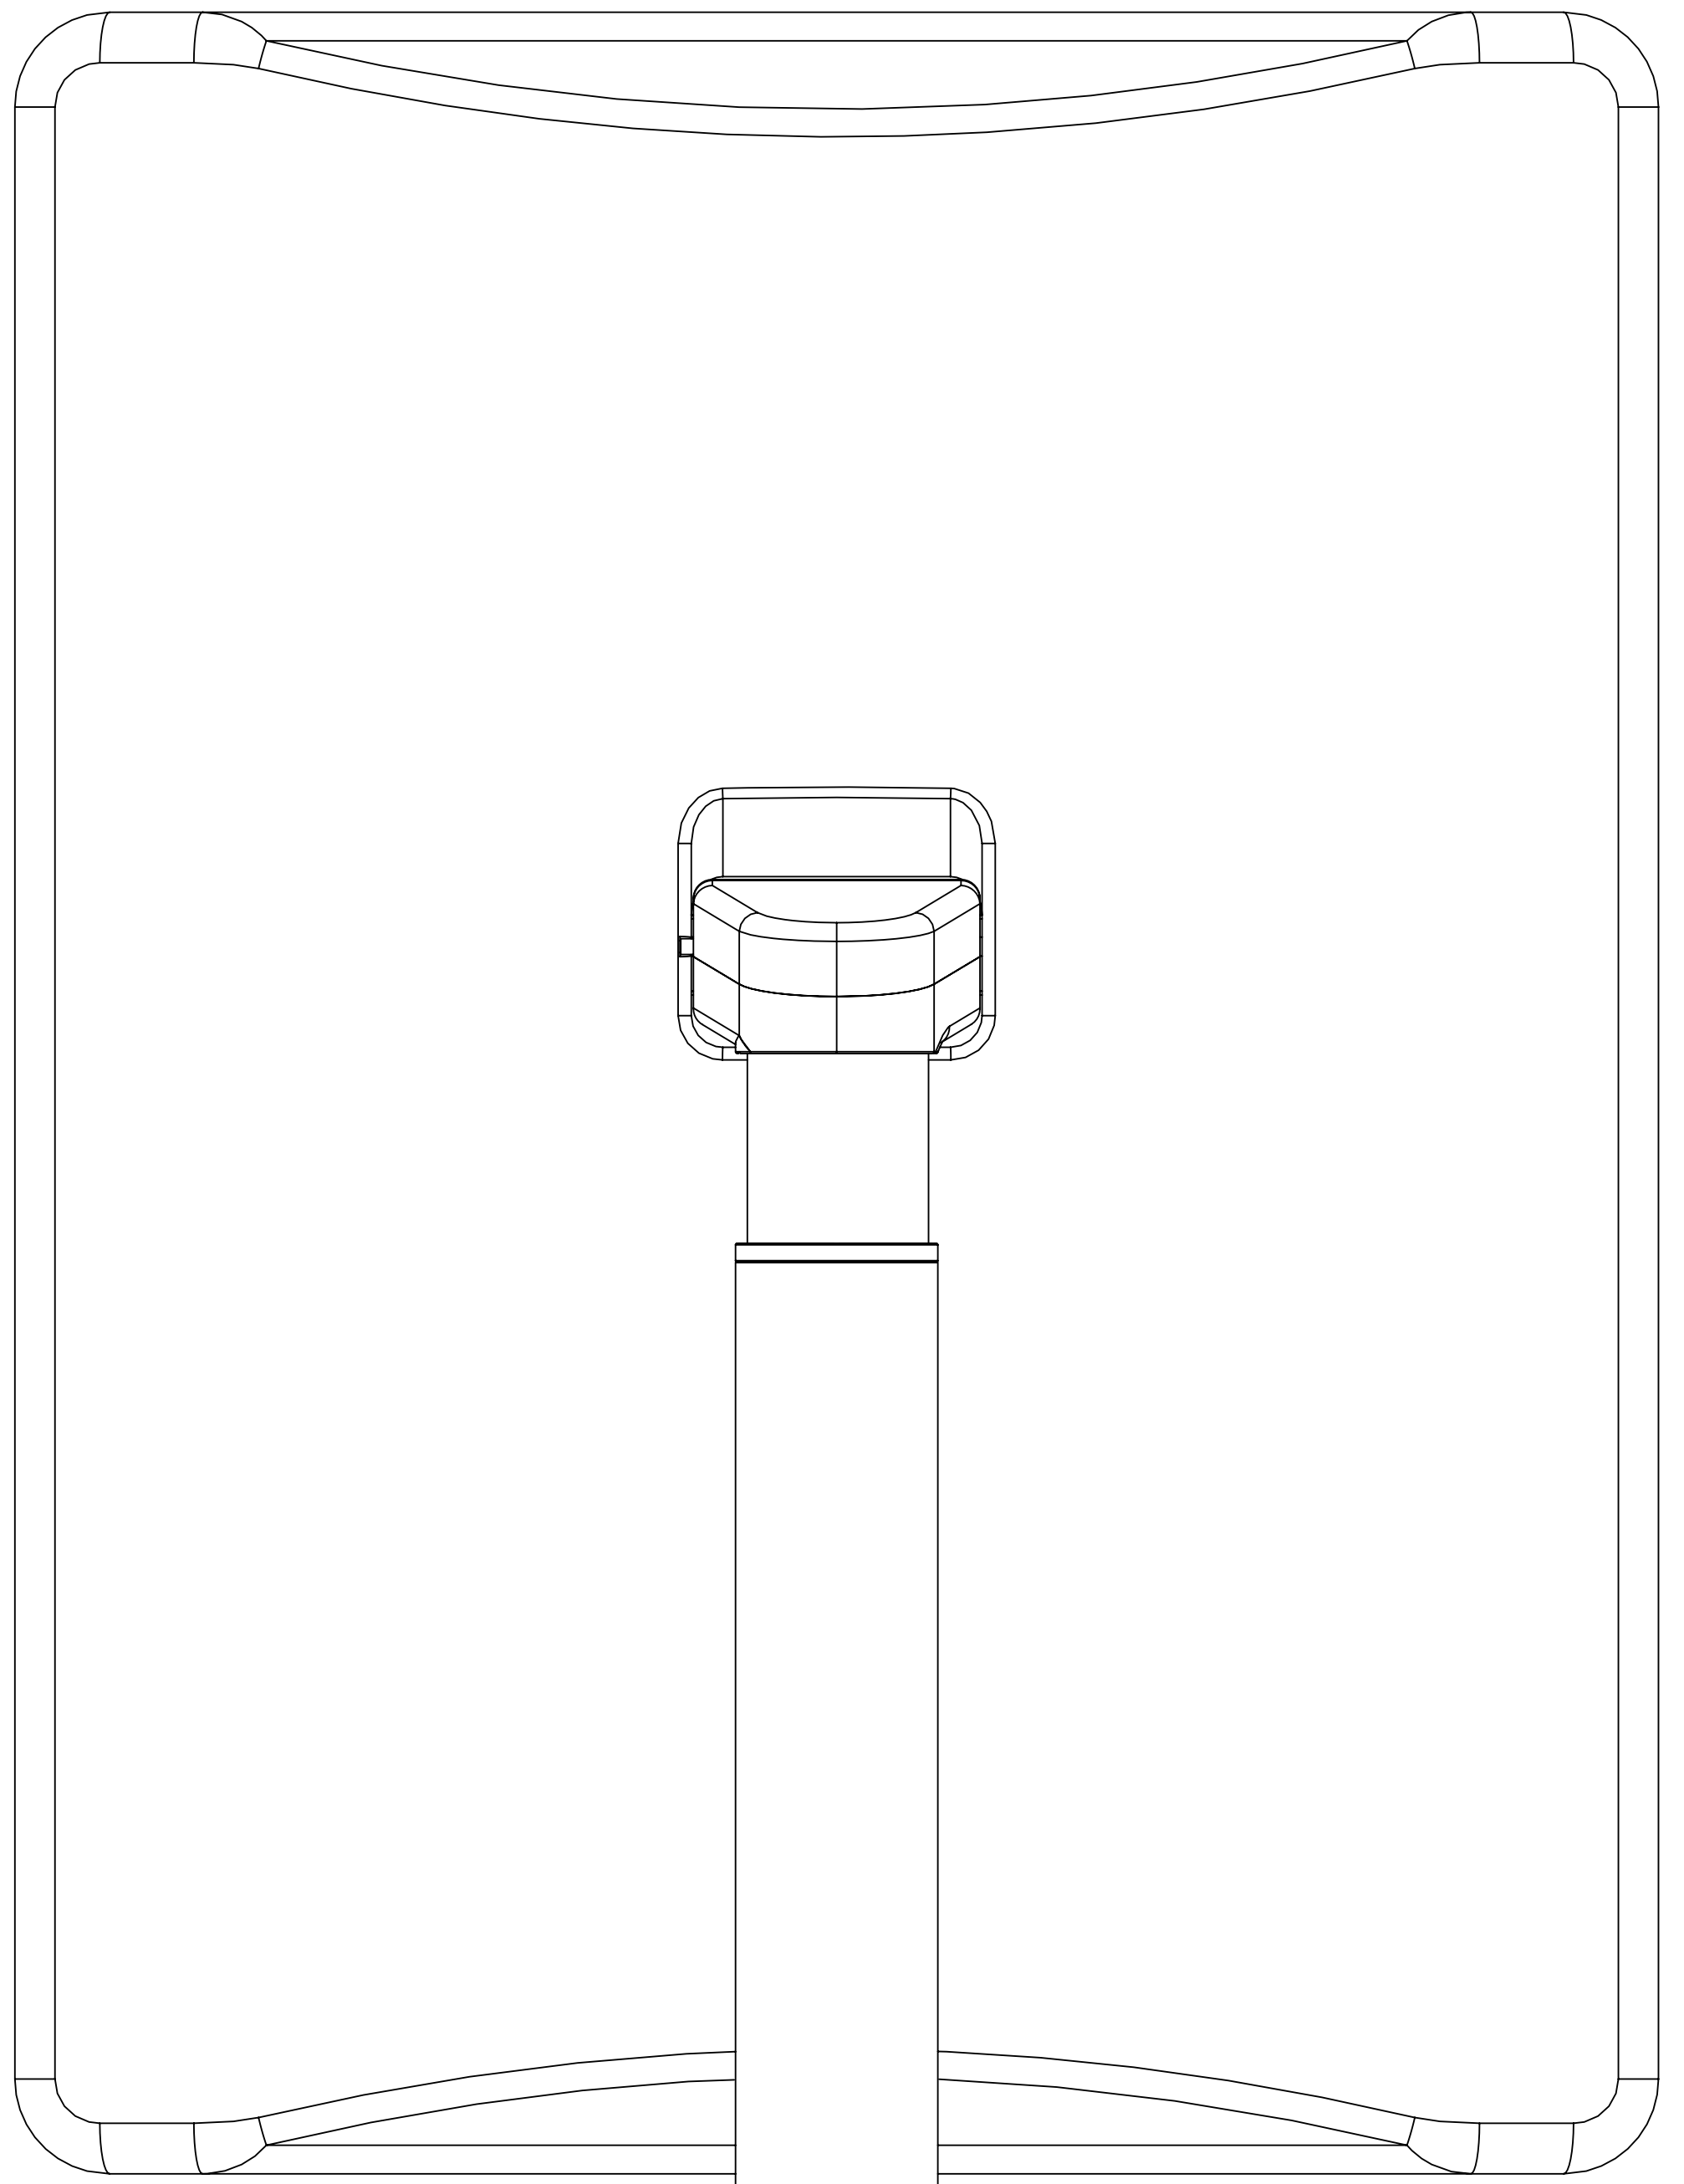

FRONT

Milky Translucent Rubber Button Panel with Silk Screen Masked Graphics

Spot Mirror

BACK

BOTTOM

Updated to specify 'REFLECT PRO'