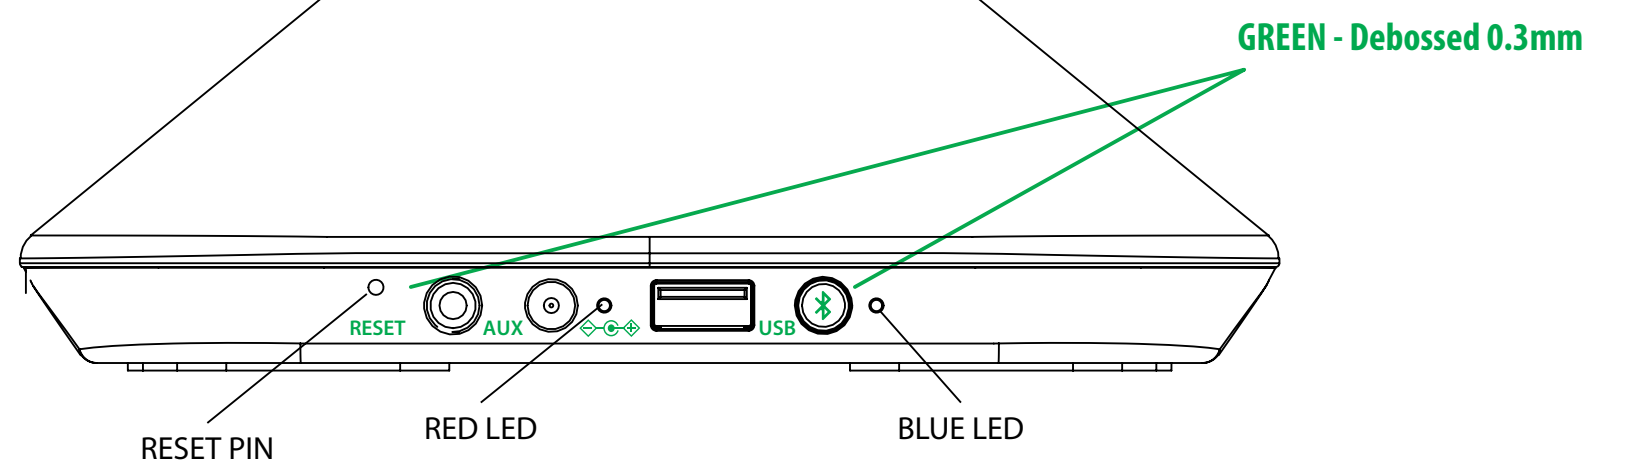

FRONT

Milky Translucent Rubber Button Panel with Silk Screen Masked Graphics

Spot Mirror

BACK

BOTTOM

Updated to specify 'REFLECT PRO'