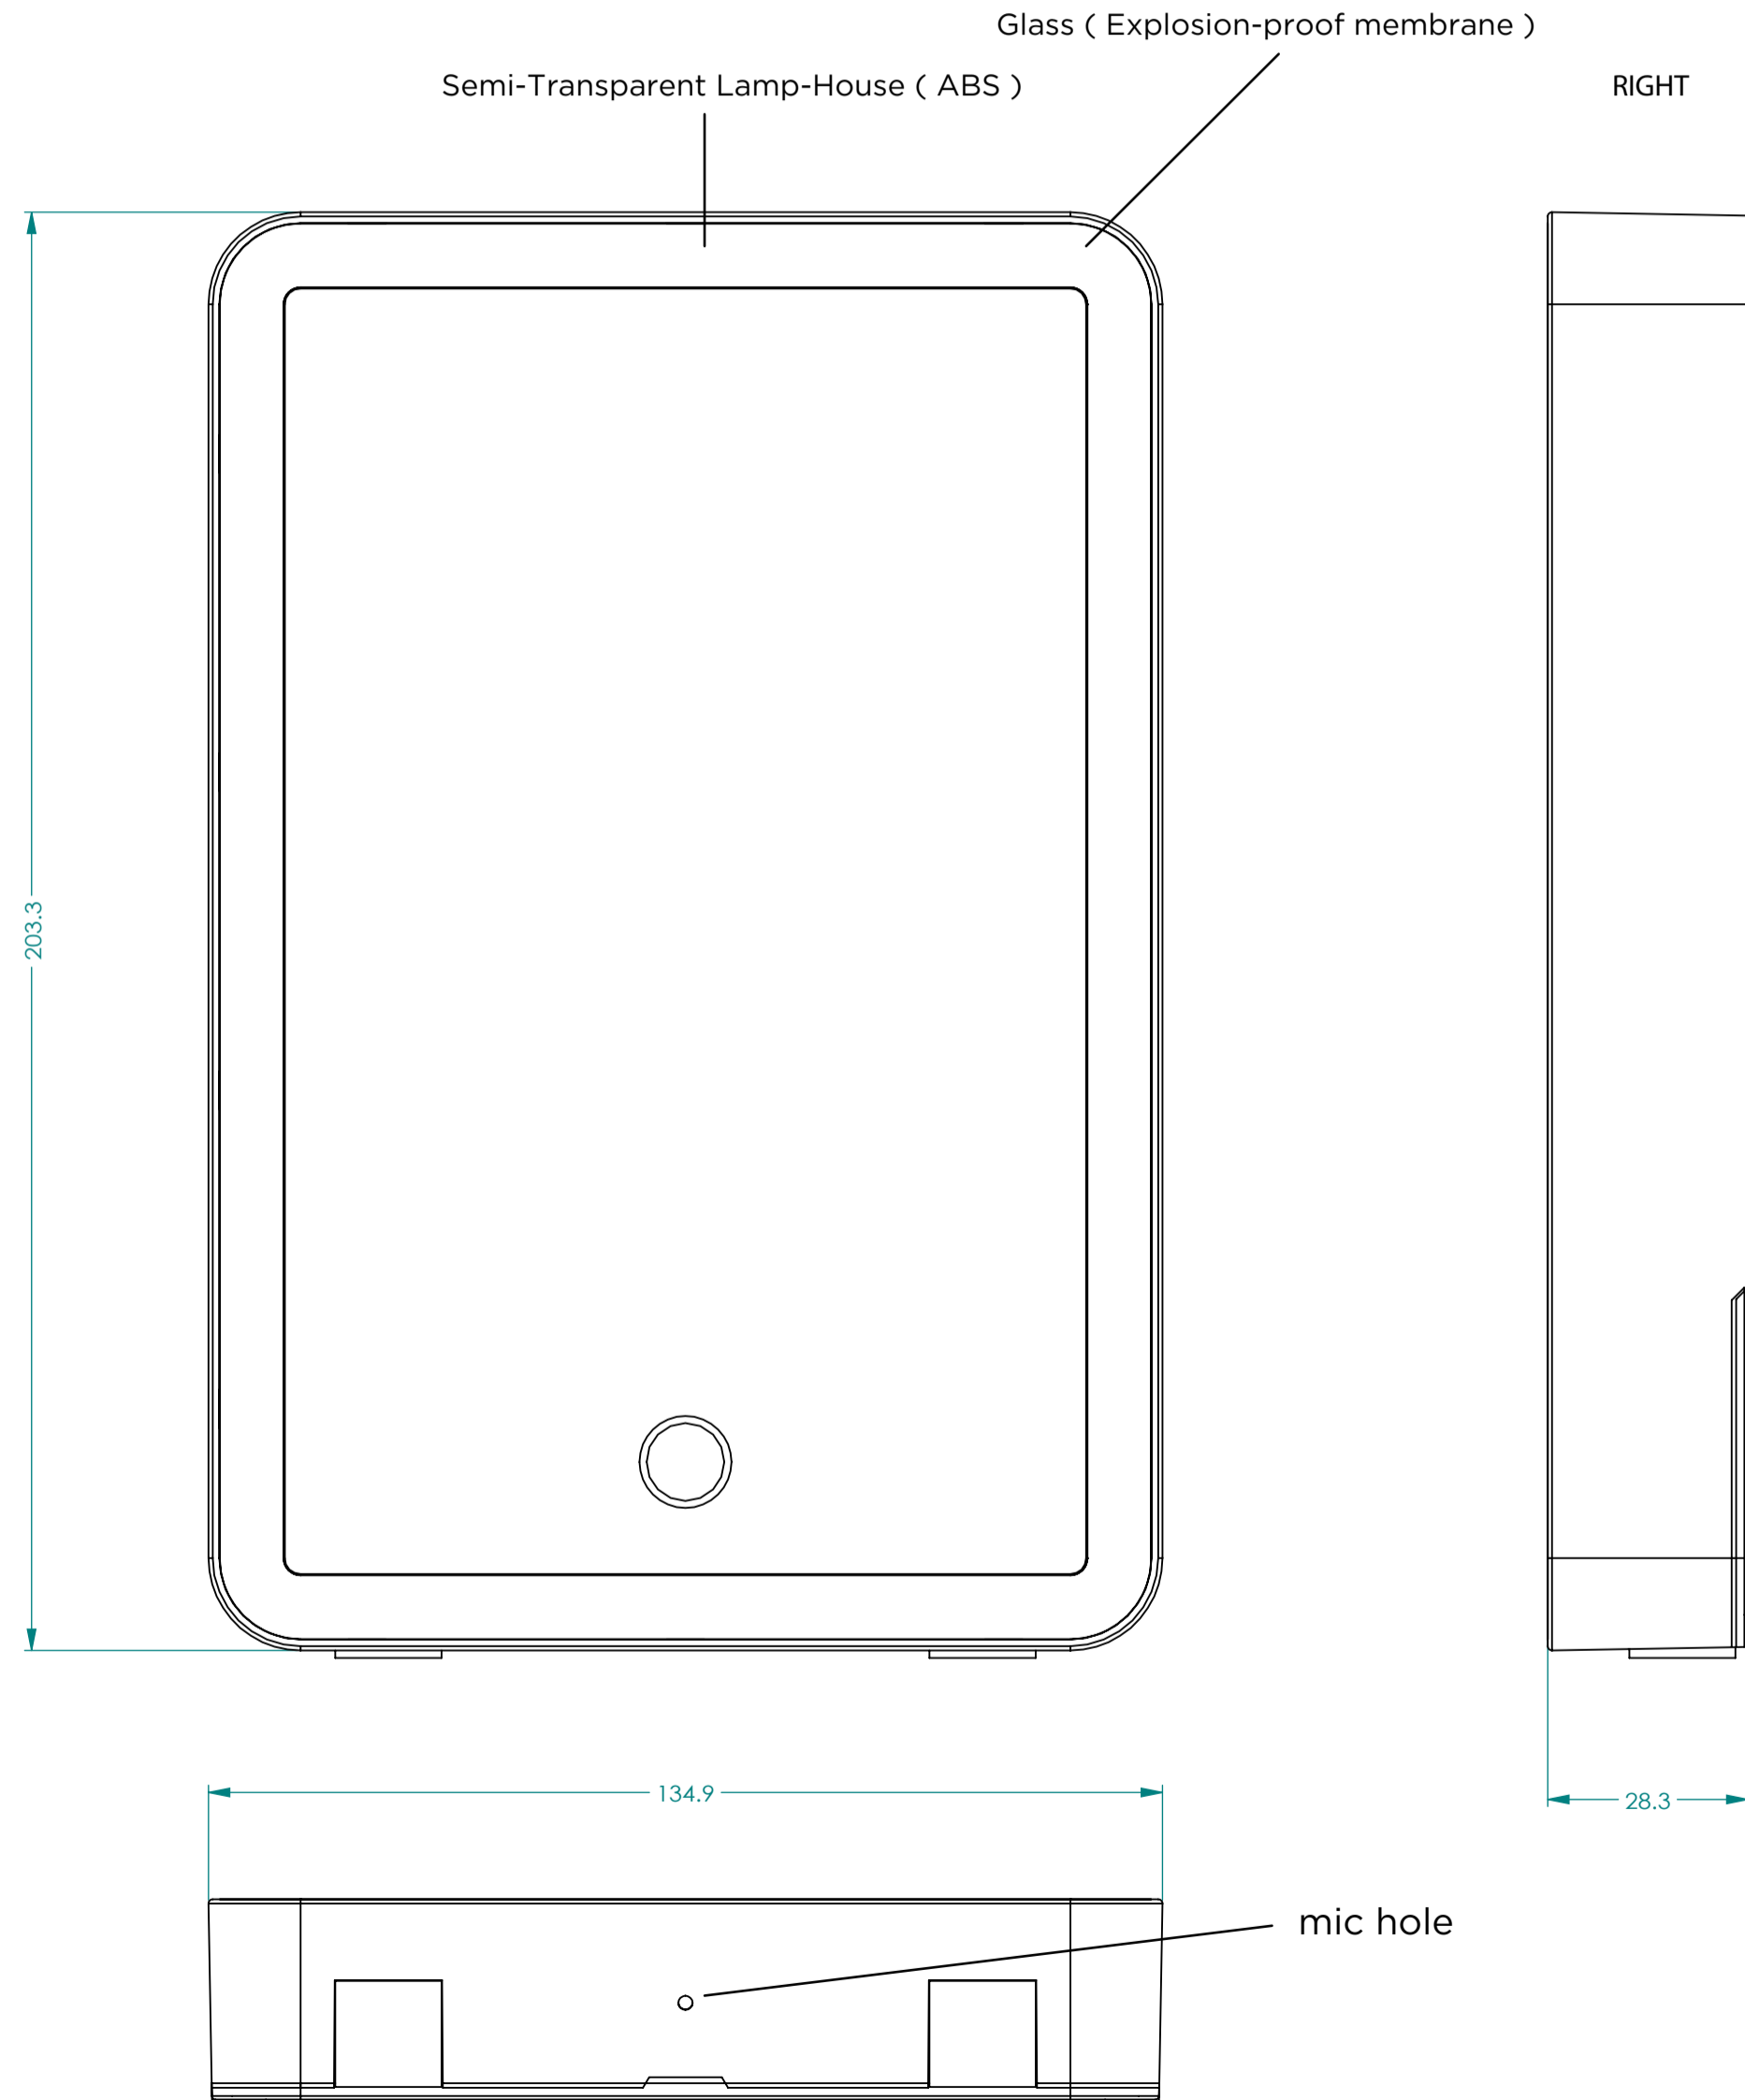

RED - Silk Screen Graphic
Pantone Cool Gray 6C

RED - Silk Screen Graphic
Pantone Cool Gray 6C