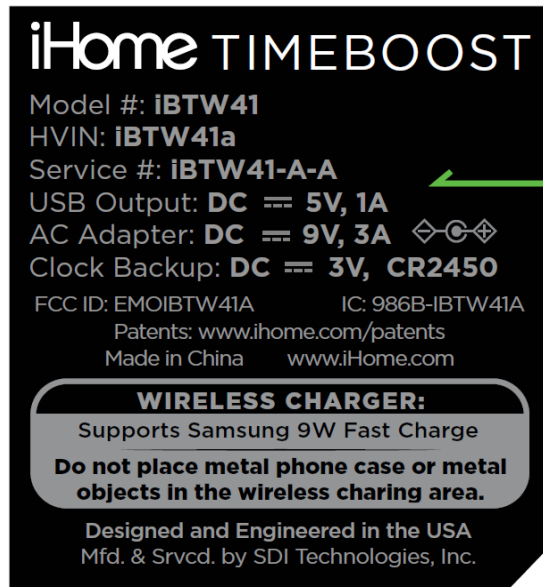

EXHIBIT A - FCC ID LABEL AND LOCATION

FCC ID Label

FCC ID Label Location Information

The label shown shall be permanently affixed at a conspicuous location on the device and be readily visible to the user at the time purchase (Labeling requirements per 2.925)