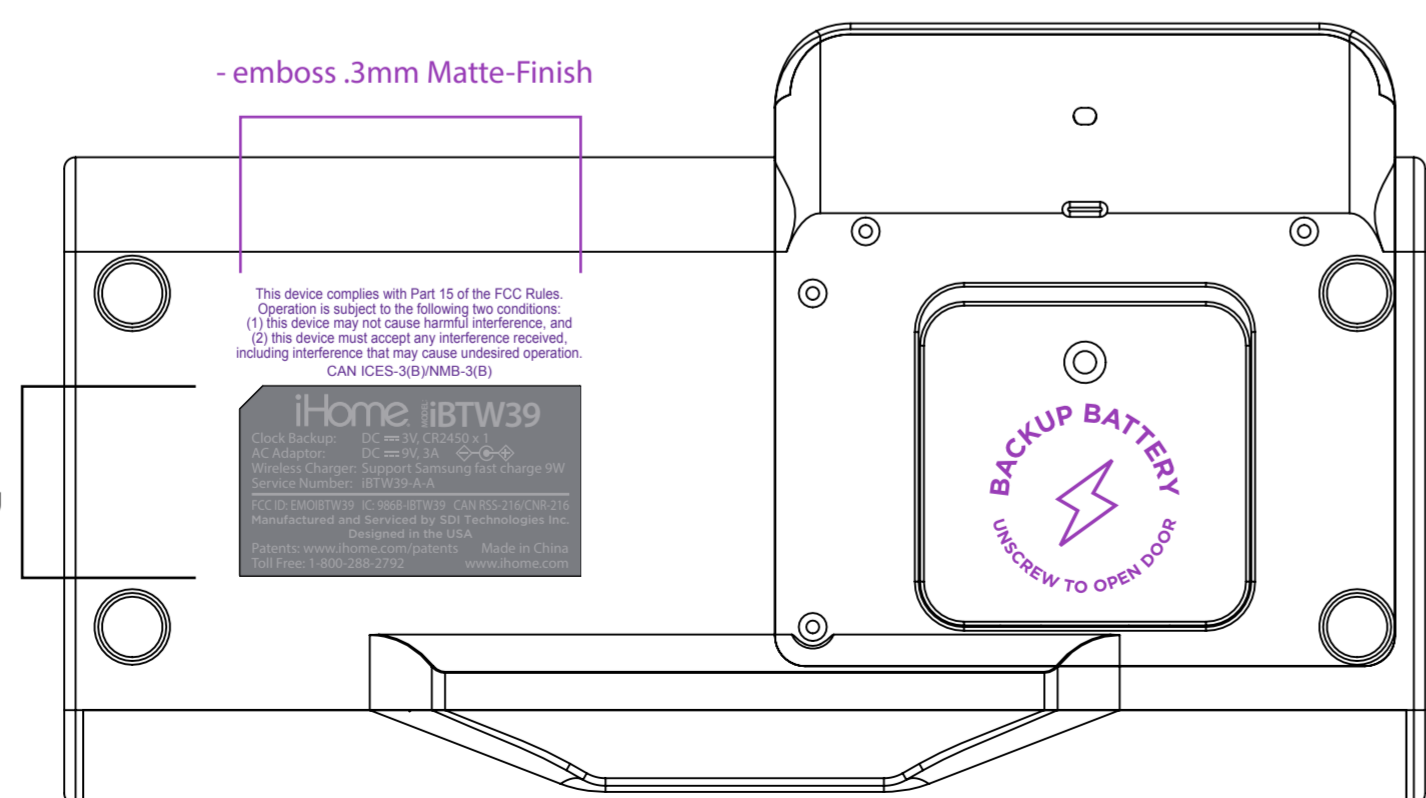

iHome **GAW**

Title: Wireless Charging Alarm Clock and Bluetooth Speaker

Version: 4 Model #: iBTW39

Designer: Nick Silvestri

Date: 3.19.2018

CONFIDENTIAL and PROPRIETARY:
 The information contained herein including, but not limited to the products, renderings, concepts and designs comprise intellectual property of SDI Technologies Inc. and shall be kept confidential and shall not be used or disclosed by the recipient without the written authority of SDI Technologies Inc.

POP Clear Label, printed white.

POP Clear Label, printed white.

Model Plate Info:
 Size: 45 x 25mm
 PC Sheet, PMS COOL GRAY 11U
 Printed - PMS Cool Gray 6U

ORANGE - Silkscreen
 *FOLLOW /DL COLOR SPECIFIED
 PRINT FOR ALL PRINTED ICONS ON PRODUCT.

GREEN - Laser Etched/Backlit
 *FOLLOW /DL COLOR SPECIFIED
 PRINT FOR ALL PRINTED ICONS ON PRODUCT.

BLUE - Deboss .7mm Matte-Finish
 *FOLLOW /DL COLOR SPECIFIED
 PRINT FOR ALL PRINTED ICONS ON PRODUCT.

MAGENTA - Deboss .5mm Matte-Finish
 PRINT FOR ALL PRINTED ICONS ON PRODUCT.