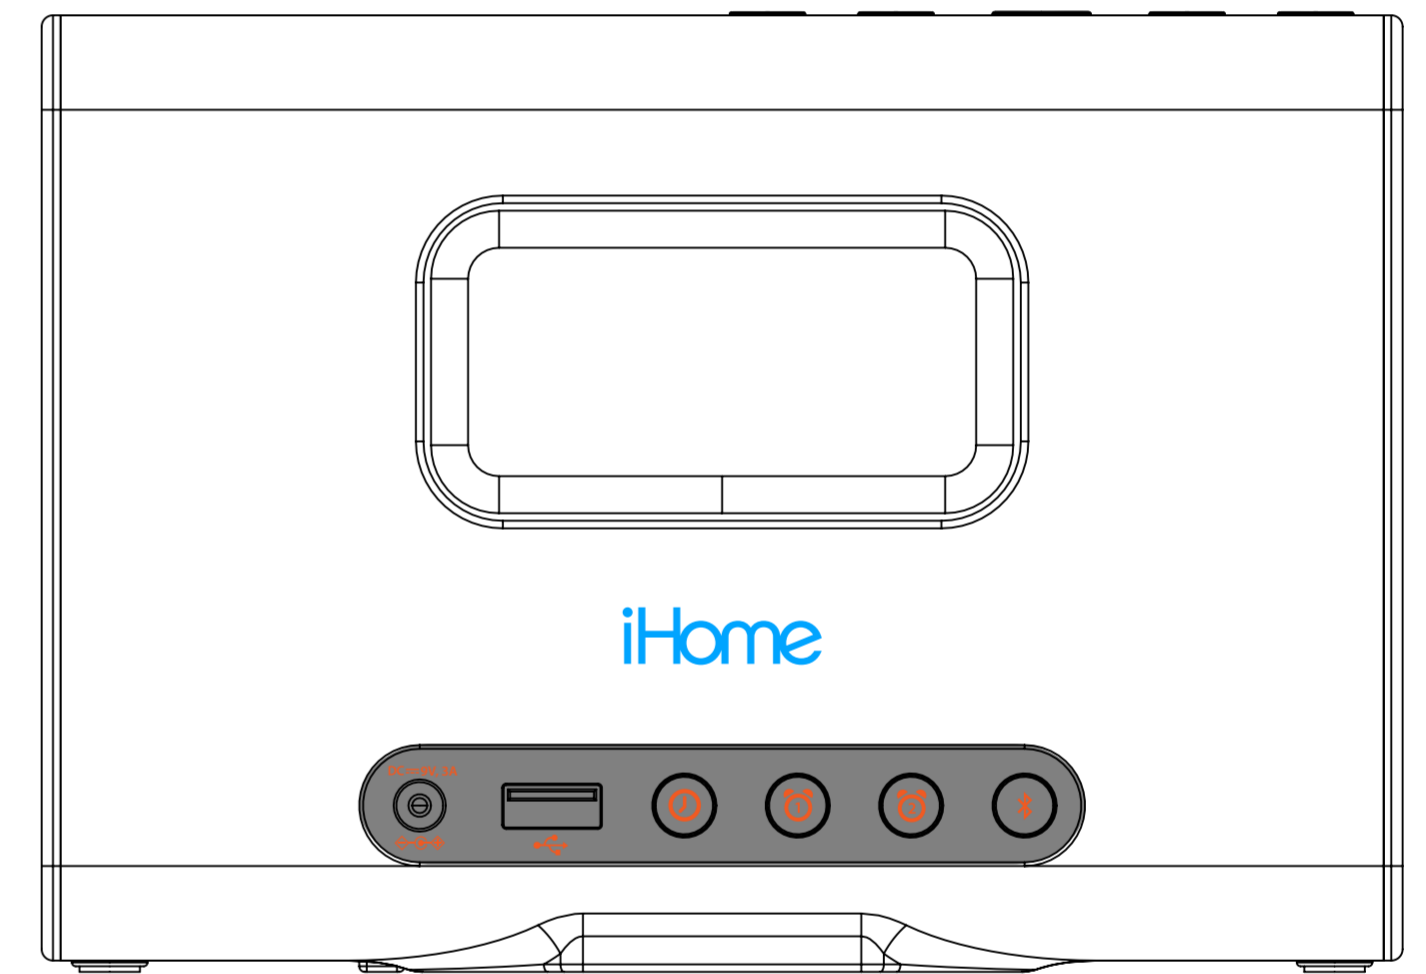

iHome **GAW**

Title: Wireless Charging Alarm Clock and Bluetooth Speaker

Version: 4 Model #: iBTW39

Designer: Nick Silvestri

Date: 3.19.2018

CONFIDENTIAL and PROPRIETARY:
 The information contained herein including, but not limited to the products, renderings, concepts and designs comprise intellectual property of SDI Technologies Inc. and shall be kept confidential and shall not be used or disclosed by the recipient without the written authority of SDI Technologies Inc.

POP Clear Label, printed white.

POP Clear Label, printed white.

Model Plate Info:
 Size: 45 x 25mm
 PC Sheet, PMS COOL GRAY 11U
 Printed - PMS Cool Gray 6U

ORANGE - Silkscreen
 *FOLLOW /DL COLOR SPECIFIED
 PRINT FOR ALL PRINTED ICONS ON PRODUCT.

GREEN - Laser Etched/Backlit
 *FOLLOW /DL COLOR SPECIFIED
 PRINT FOR ALL PRINTED ICONS ON PRODUCT.

BLUE - Deboss .7mm Matte-Finish
 *FOLLOW /DL COLOR SPECIFIED
 PRINT FOR ALL PRINTED ICONS ON PRODUCT.

MAGENTA - Deboss .5mm Matte-Finish
 PRINT FOR ALL PRINTED ICONS ON PRODUCT.