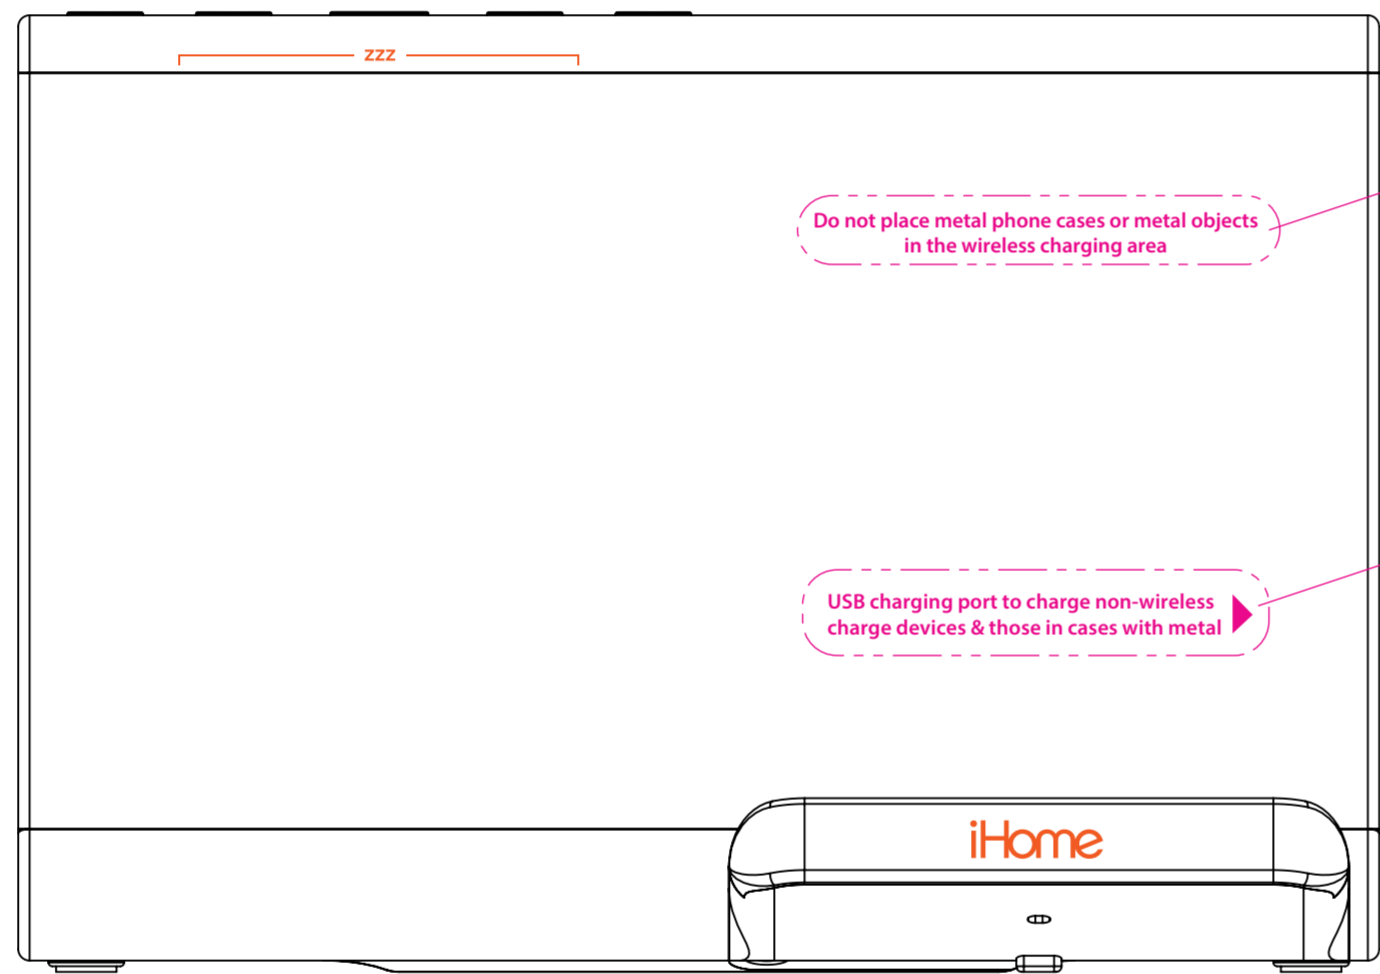

iHome **GAW**

Title: Wireless Charging Alarm Clock and Bluetooth Speaker

Version: 4 Model #: iBTW39

Designer: Nick Silvestri

Date: 3.19.2018

CONFIDENTIAL and PROPRIETARY:
 The information contained herein including, but not limited to the products, renderings, concepts and designs comprise intellectual property of SDI Technologies Inc. and shall be kept confidential and shall not be used or disclosed by the recipient without the written authority of SDI Technologies Inc.

POP Clear Label, printed white.

POP Clear Label, printed white.

Model Plate Info:
 Size: 45 x 25mm
 PC Sheet, PMS COOL GRAY 11U
 Printed - PMS Cool Gray 6U

ORANGE - Silkscreen
 *FOLLOW /DL COLOR SPECIFIED
 PRINT FOR ALL PRINTED ICONS ON PRODUCT.