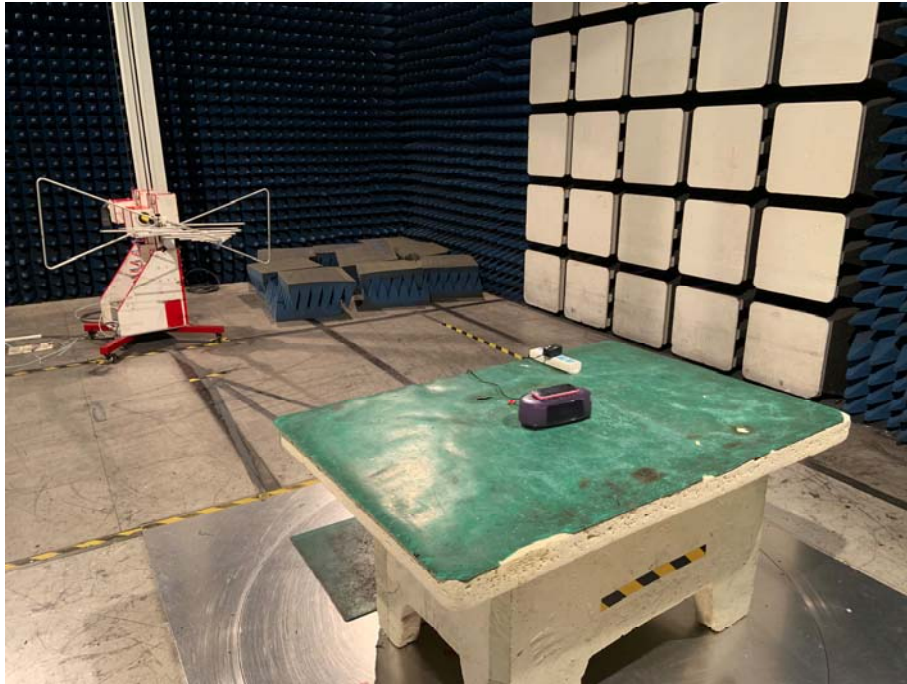

Setup photos

WPT:

Photo of Power Line Conducted Emission Measurement

Radiated Spurious Emissions(9kHz-30MHz)

Radiated Spurious Emissions(30MHz-1GHz)

MPE:

BT:

Conducted Spurious Emissions

Radiated Spurious Emissions(9kHz-30MHz)

Radiated Spurious Emissions(30MHz-1GHz)

Radiated Spurious Emissions(above 1GHz)