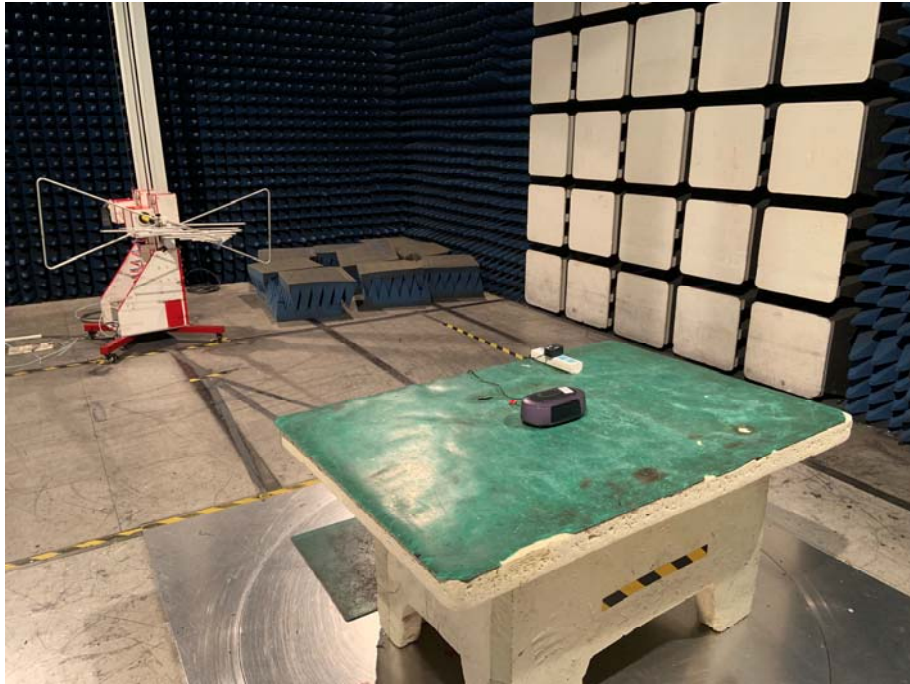

Setup photos

WPT:

Photo of Power Line Conducted Emission Measurement

Radiated Spurious Emissions(9kHz-30MHz)

Radiated Spurious Emissions(30MHz-1GHz)

MPE:

BT:

Conducted Spurious Emissions

Radiated Spurious Emissions(9kHz-30MHz)

Radiated Spurious Emissions(30MHz-1GHz)

Radiated Spurious Emissions(above 1GHz)