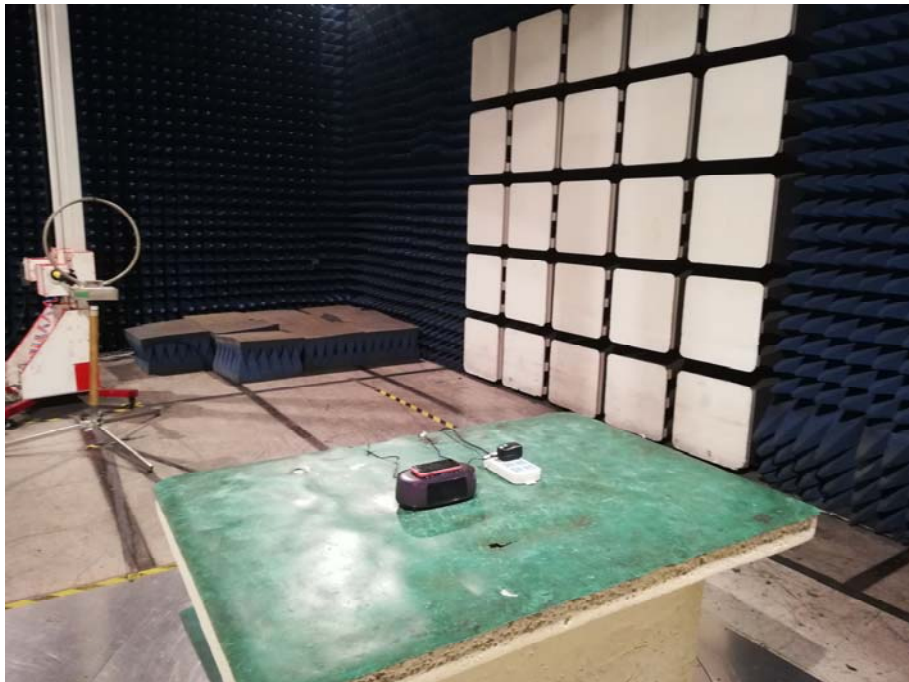

Setup photos

WPT:

Photo of Power Line Conducted Emission Measurement

Radiated Spurious Emissions(9kHz-30MHz)

Radiated Spurious Emissions(30MHz-1GHz)

MPE:

BT:

Conducted Spurious Emissions

Radiated Spurious Emissions(9kHz-30MHz)

Radiated Spurious Emissions(30MHz-1GHz)

Radiated Spurious Emissions(above 1GHz)