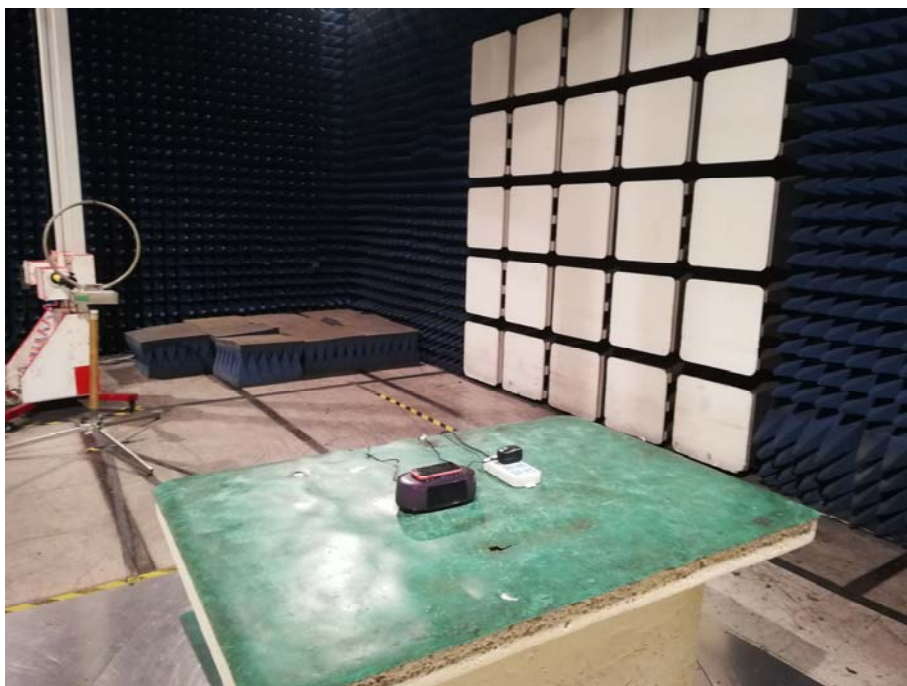

Setup photos

WPT:

Photo of Power Line Conducted Emission Measurement

Radiated Spurious Emissions(9kHz-30MHz)

Radiated Spurious Emissions(30MHz-1GHz)

MPE:

BT:

Conducted Spurious Emissions

Radiated Spurious Emissions(9kHz-30MHz)

Radiated Spurious Emissions(30MHz-1GHz)

Radiated Spurious Emissions(above 1GHz)