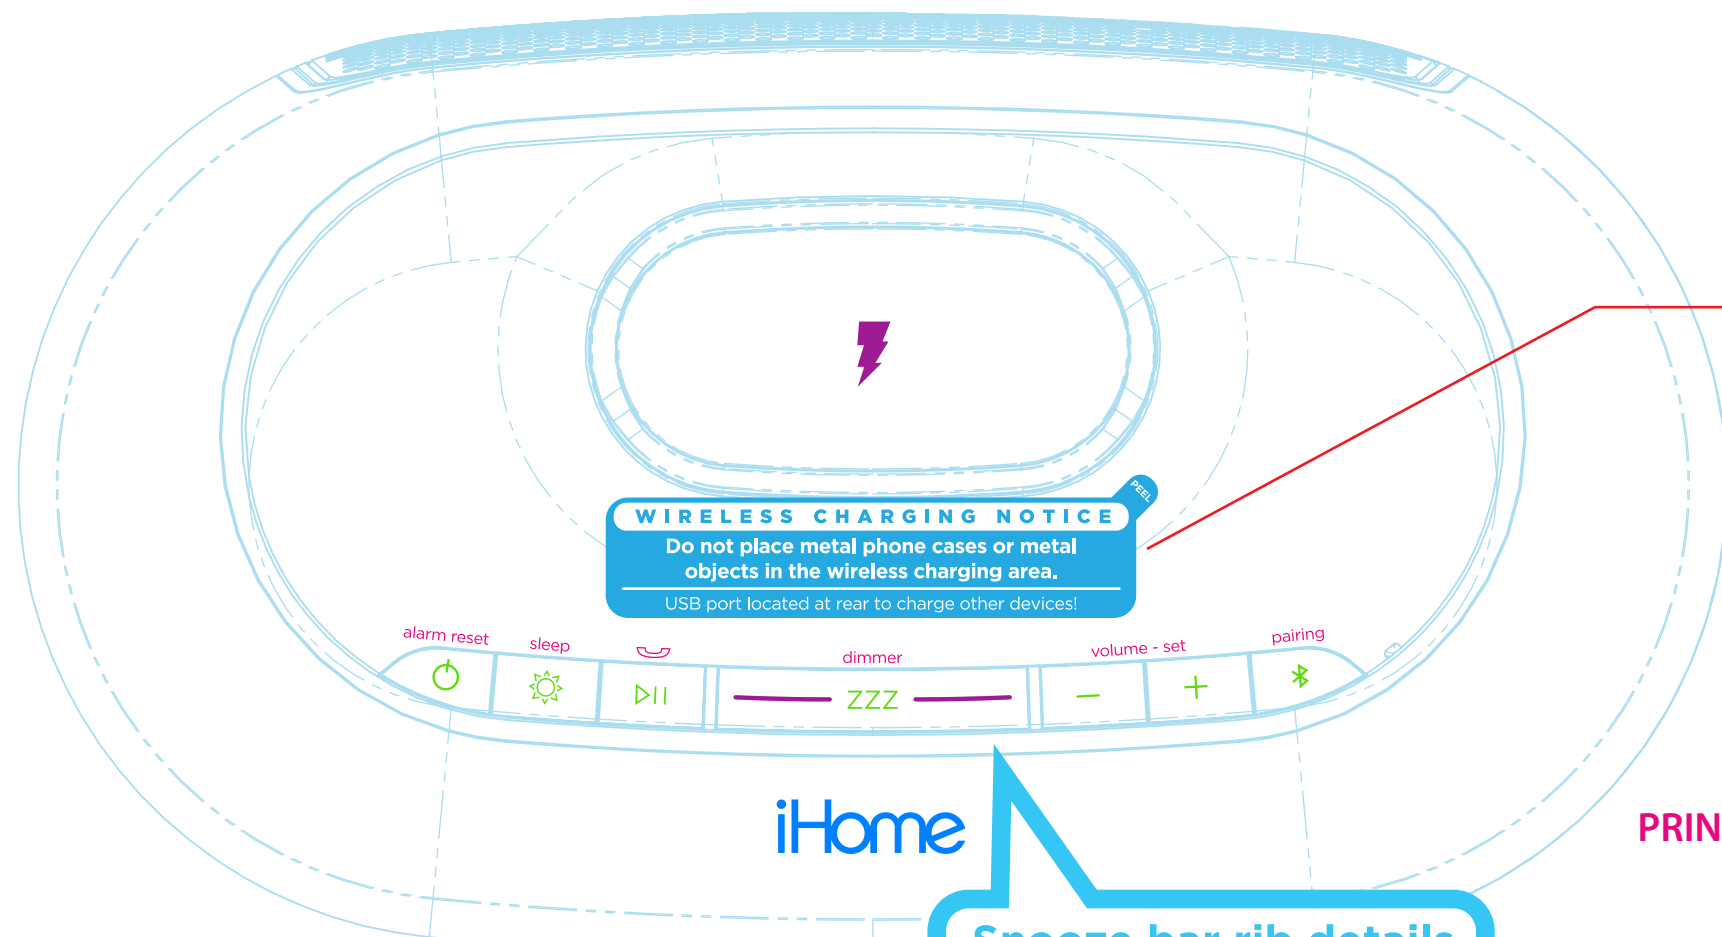

Title: Qi Charging Bluetooth Bedside Clock Radio

Version: 6

Model #: iBTW281

Designer: Eric Holzer

Date: 03.15.2019

CONFIDENTIAL and PROPRIETARY:

The information contained herein including, but not limited to the products, renderings, concepts and designs comprise intellectual property of SDI Technologies Inc. and shall be kept confidential and shall not be used or disclosed by the recipient without the written authority of SDI Technologies Inc.

WIRELESS CHARGING NOTICE
Do not place metal phone cases or metal objects in the wireless charging area.
USB port located at rear to charge other devices!

POP Label for wireless charging
match POP label of iAV2v2

- C - 63
- M - 0
- Y - 0
- K - 0

PINK - silkscreen

*FOLLOW /DL COLOR SPECIFIED
PRINT FOR ALL PRINTED ICONS ON PRODUCT.

BLUE - deboss 0.3mm

GREEN - Lasercut and backlit

PURPLE - Emboss 0.3mm

iHome

Snooze bar rib details

Side profile of rib:
(ends should be rounded as well)

iHome logo = debossed
0.3mm with glossy finish