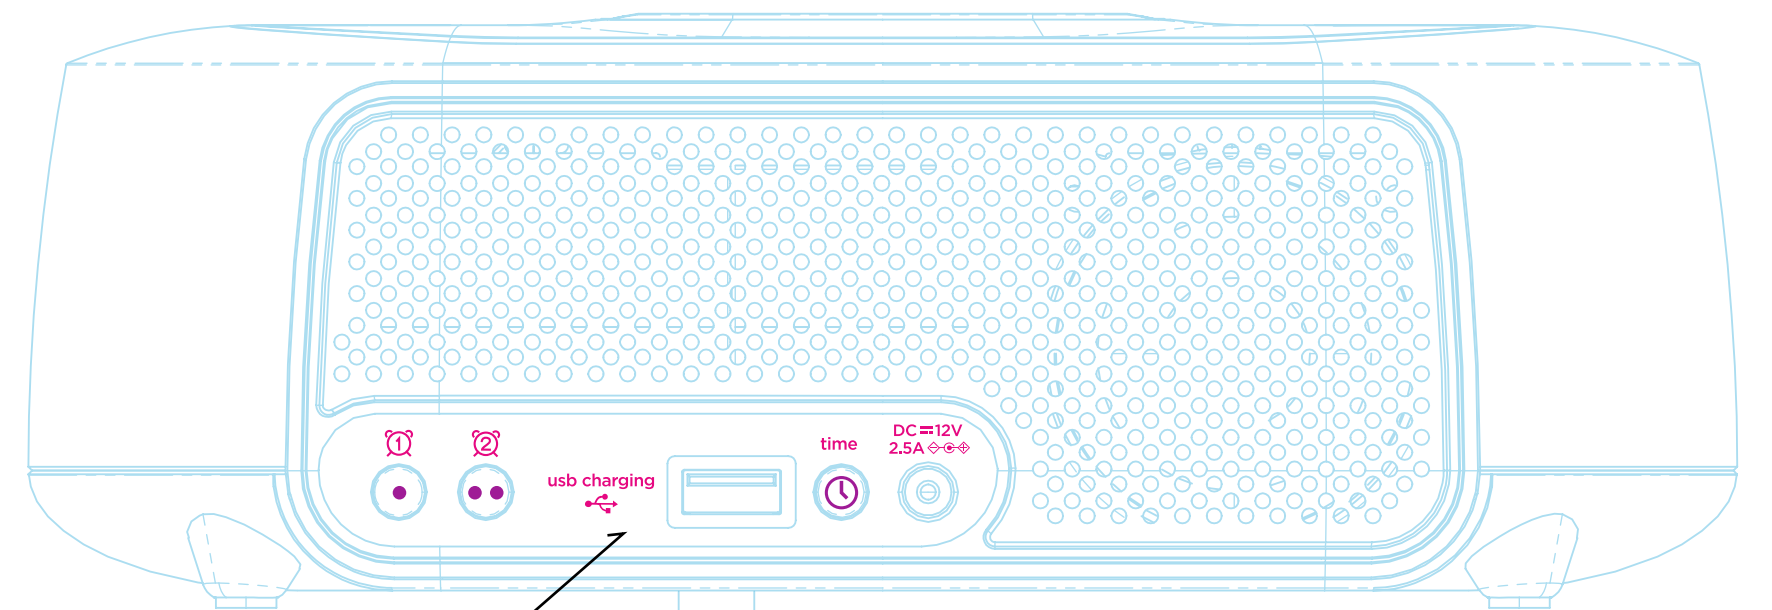

SINGLE USB VERSION

April 9, 2019

REMOVE BEFORE USE
pull!

BACKUP BATTERY PULL TAB