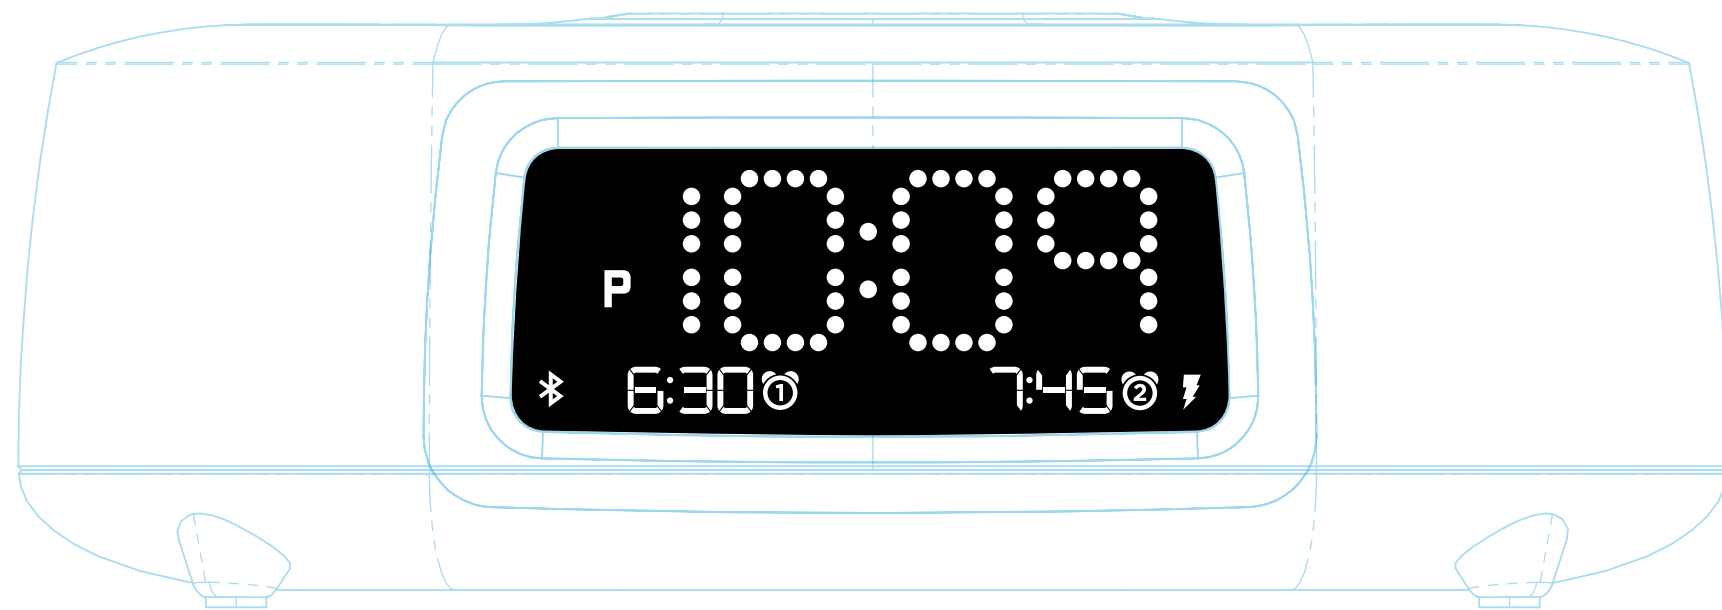

SINGLE USB VERSION

April 9, 2019

REMOVE BEFORE USE
pull!

BACKUP BATTERY PULL TAB