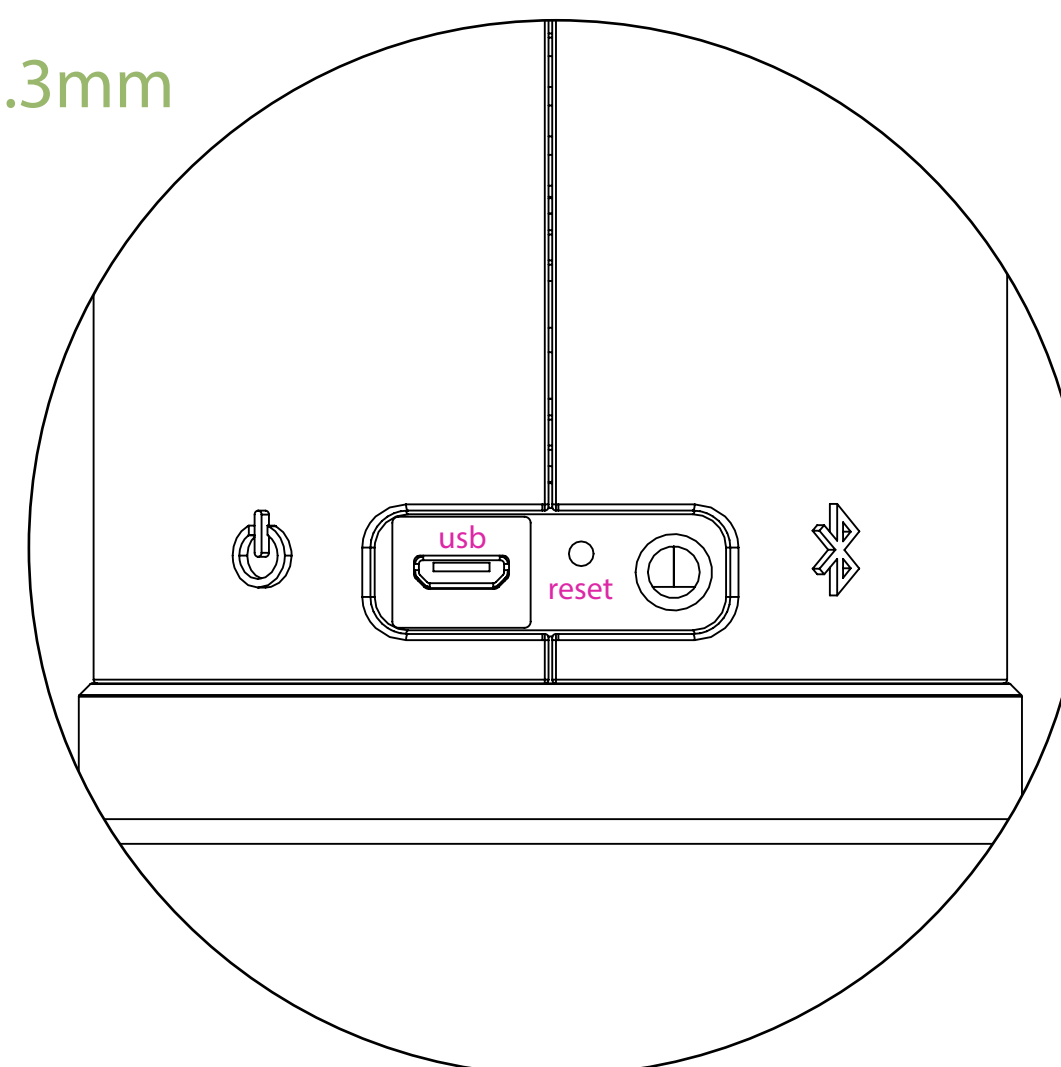

AQUIO
 White Rubber

White Rubber

White Rubber

white Rubber

GREEN - Embossed .3mm
 *FOLLOW /DL COLOR SPECIFIED
 PRINT FOR ALL PRINTED ICONS ON PRODUCT.

Bottom of Bottom-Cap

ORANGE - Pad printed
 *FOLLOW /DL COLOR SPECIFIED
 PRINT FOR ALL PRINTED ICONS ON PRODUCT.

MAGENTA - Debossed Glossy .3mm
 *FOLLOW /DL COLOR SPECIFIED
 PRINT FOR ALL PRINTED ICONS ON PRODUCT.