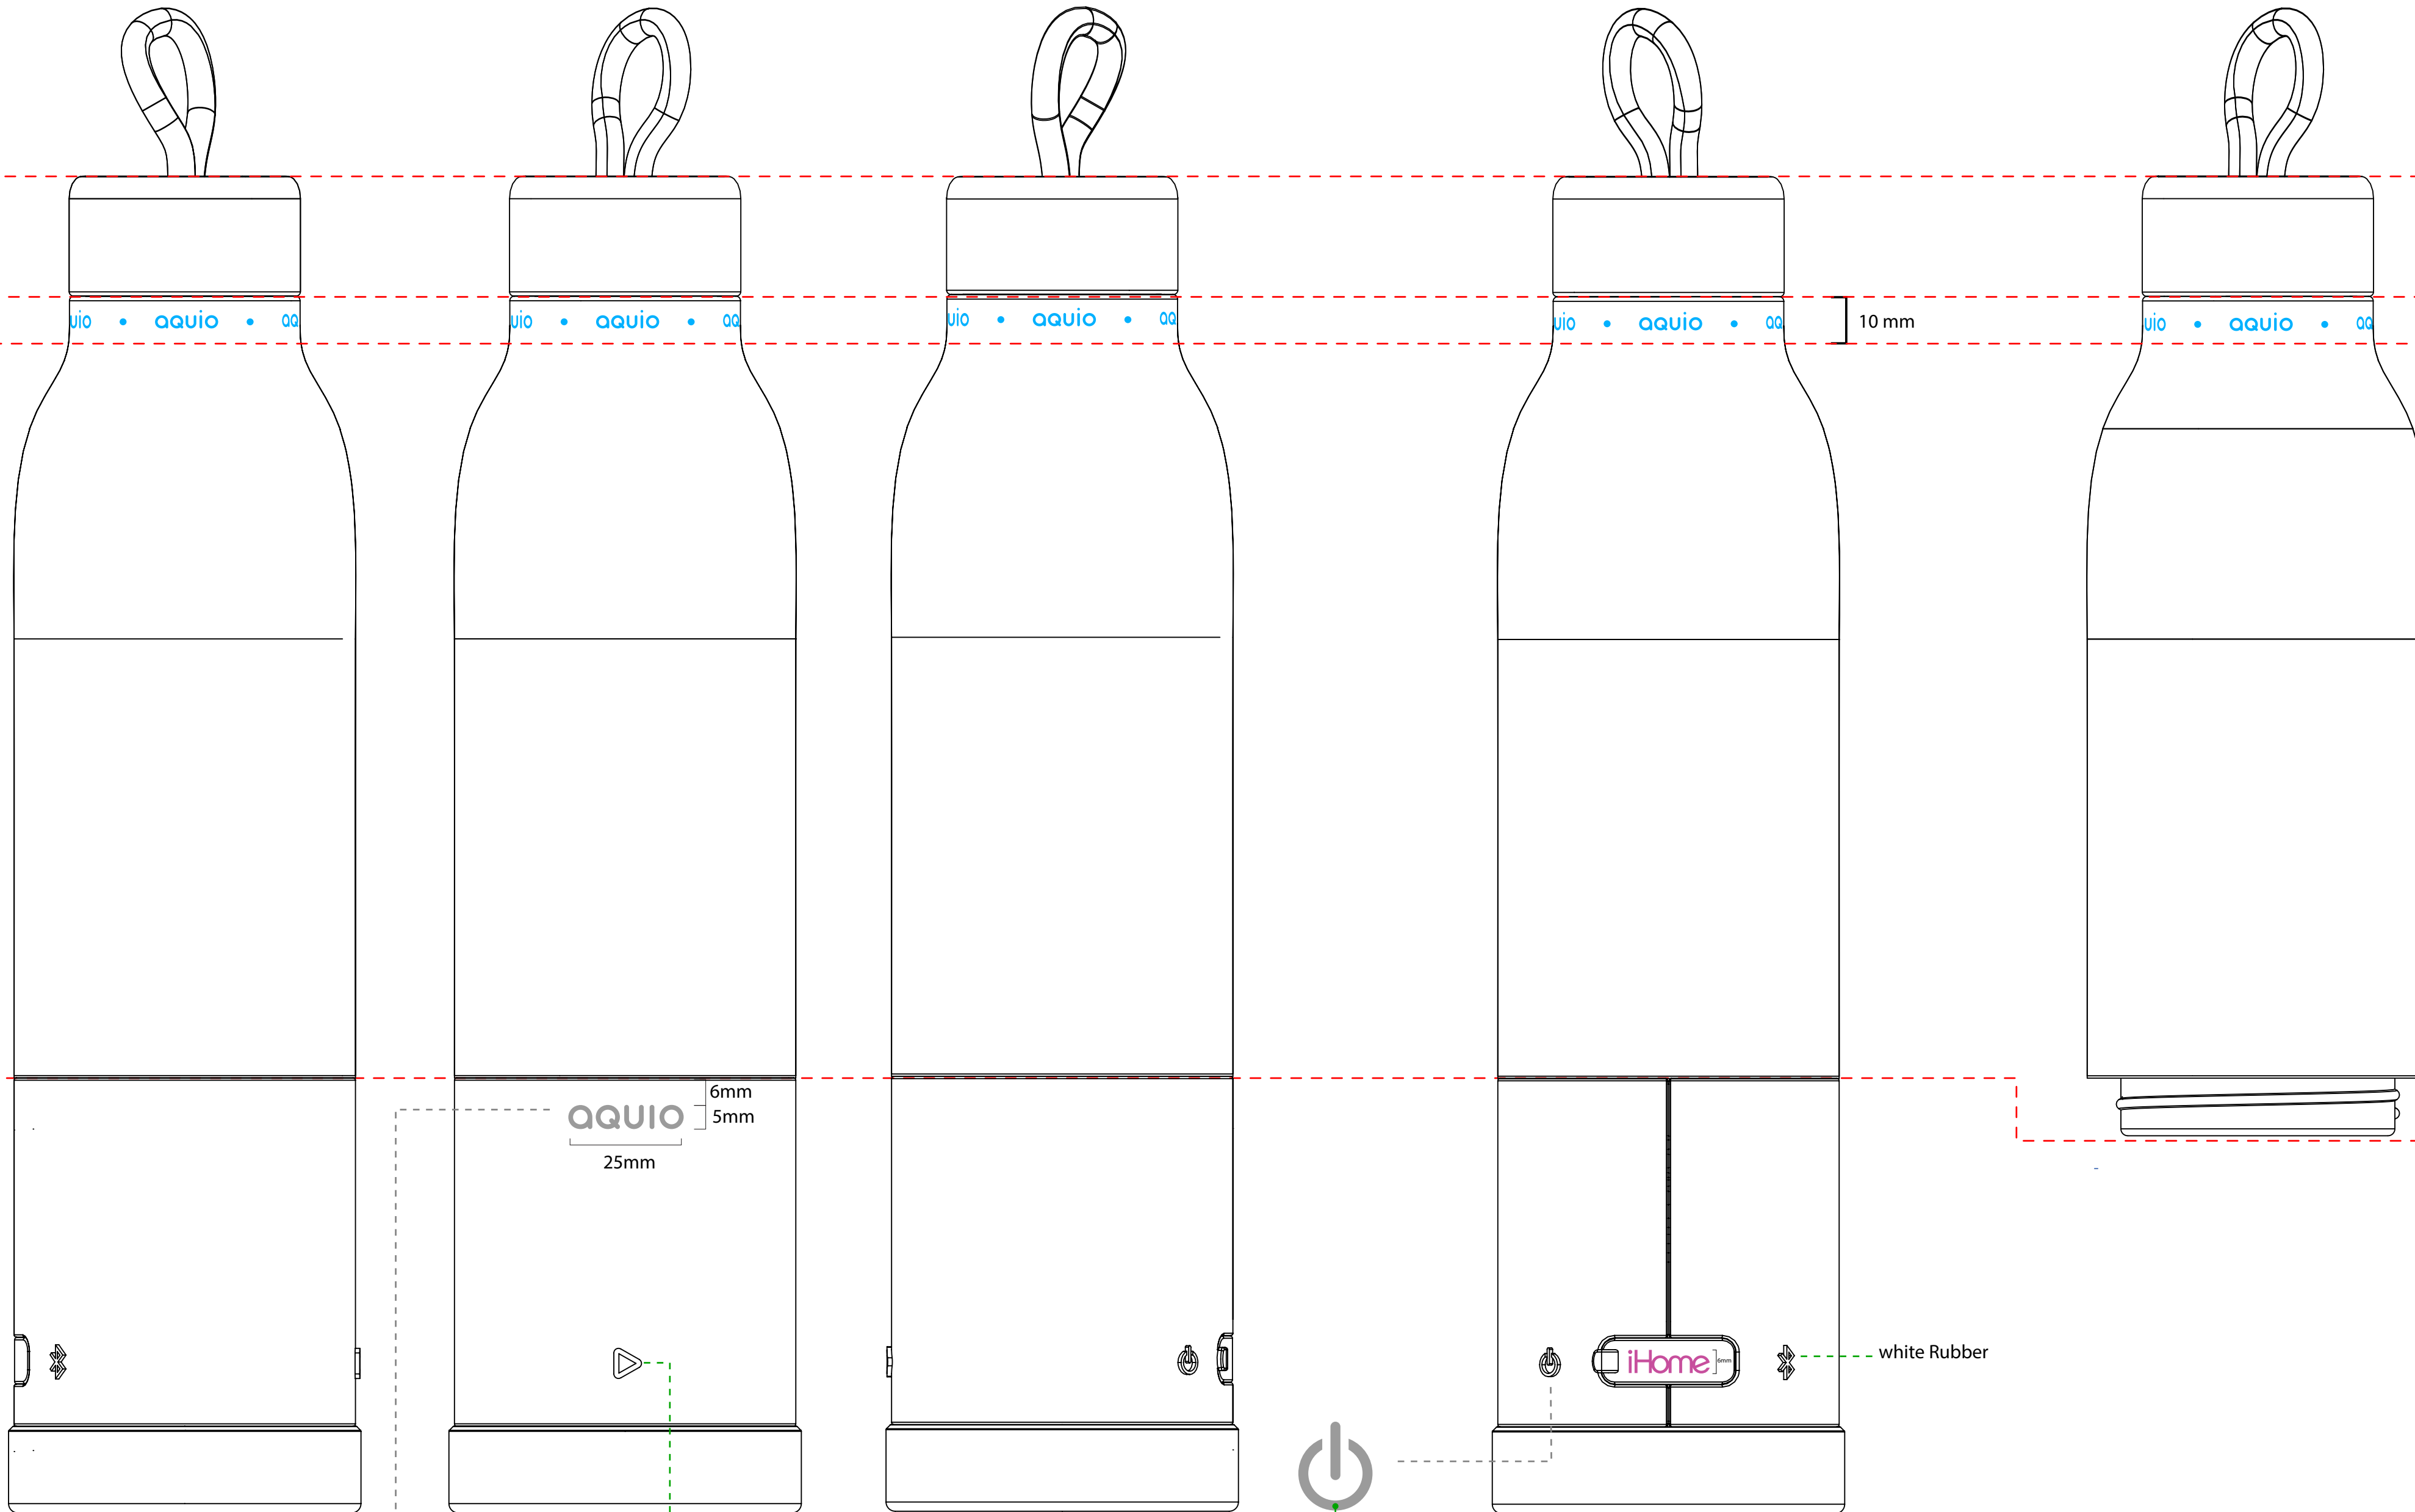

ORANGE - Pad printed
 *FOLLOW /DL COLOR SPECIFIED
 PRINT FOR ALL PRINTED ICONS ON PRODUCT.

Apply Powder Coating within this line
 See DL for all color choices

Polished Stainless Steel

Apply Powder Coating within this line
 See DL for all color choices

AQUIO
 White Rubber

White Rubber

White Rubber

white Rubber

GREEN - Embossed .3mm
 *FOLLOW /DL COLOR SPECIFIED
 PRINT FOR ALL PRINTED ICONS ON PRODUCT.

Bottom of Bottom-Cap

ORANGE - Pad printed
 *FOLLOW /DL COLOR SPECIFIED
 PRINT FOR ALL PRINTED ICONS ON PRODUCT.

MAGENTA - Debossed Glossy .3mm
 *FOLLOW /DL COLOR SPECIFIED
 PRINT FOR ALL PRINTED ICONS ON PRODUCT.