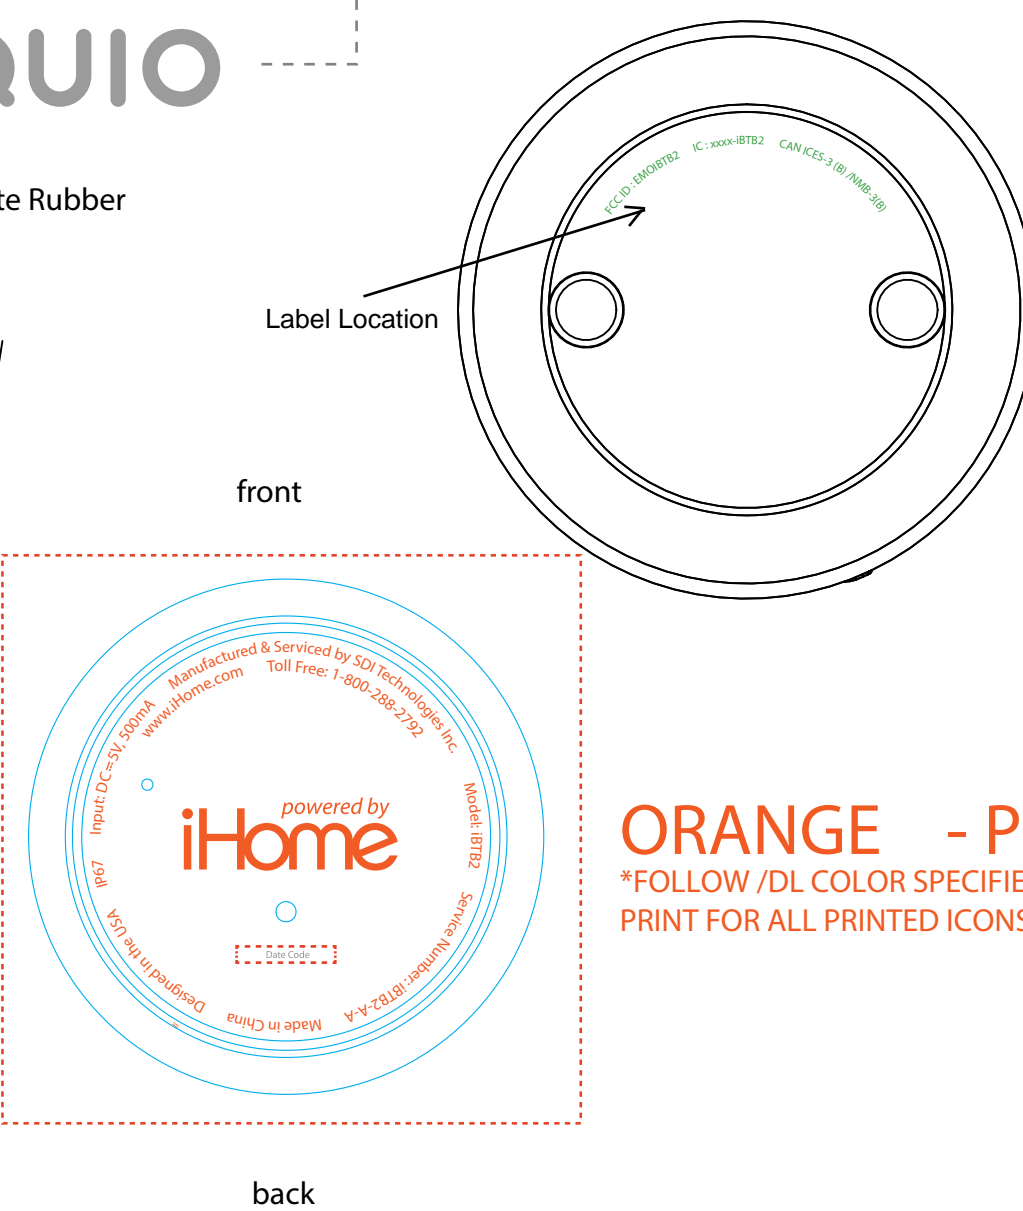

ORANGE - Pad printed
 *FOLLOW /DL COLOR SPECIFIED
 PRINT FOR ALL PRINTED ICONS ON PRODUCT.

Apply Powder Coating within this line
 See DL for all color choices

Polished Stainless Steel

Apply Powder Coating within this line
 See DL for all color choices

AQUIO
 White Rubber

White Rubber

White Rubber

white Rubber

GREEN - Embossed .3mm
 *FOLLOW /DL COLOR SPECIFIED
 PRINT FOR ALL PRINTED ICONS ON PRODUCT.

Bottom of Bottom-Cap

ORANGE - Pad printed
 *FOLLOW /DL COLOR SPECIFIED
 PRINT FOR ALL PRINTED ICONS ON PRODUCT.

MAGENTA - Debossed Glossy .3mm
 *FOLLOW /DL COLOR SPECIFIED
 PRINT FOR ALL PRINTED ICONS ON PRODUCT.