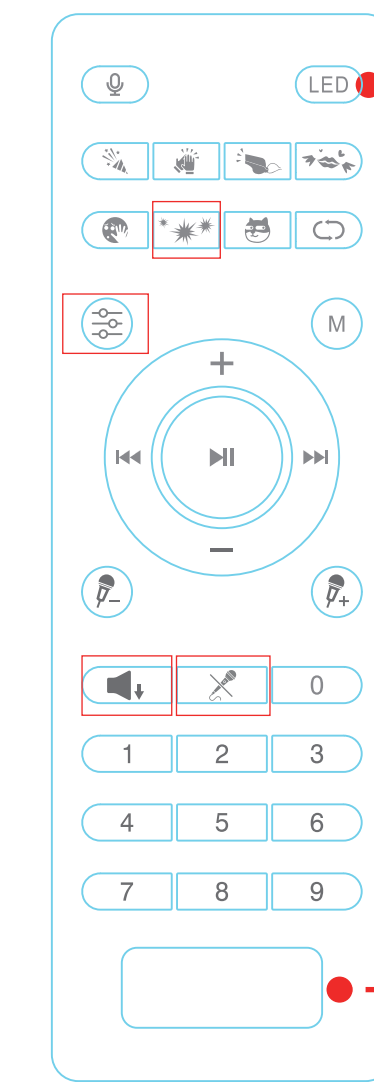

iHome Logo Badge:
Coined Aluminum Badge, Painted Black ■
size: 35.2 x 14.6mm r: 2mm

Remote Control
Black Main Body ■
PMS Cool Gray 8C Text ■

iHome Logo Sticker
PVC cut sheet
PMS Cool Gray 8C Text ■
Black Colored Sticker ■
Size: 26 x 10mm r: 2mm

Model Plate
PMS Cool Gray 8C Text ■
Black Colored Sticker ■
size: 29.8mmW x 20mmH x R 2mm

Control panel
Silk screen
Full Scale 1:1
PMS Cool Gray 8C Text ■