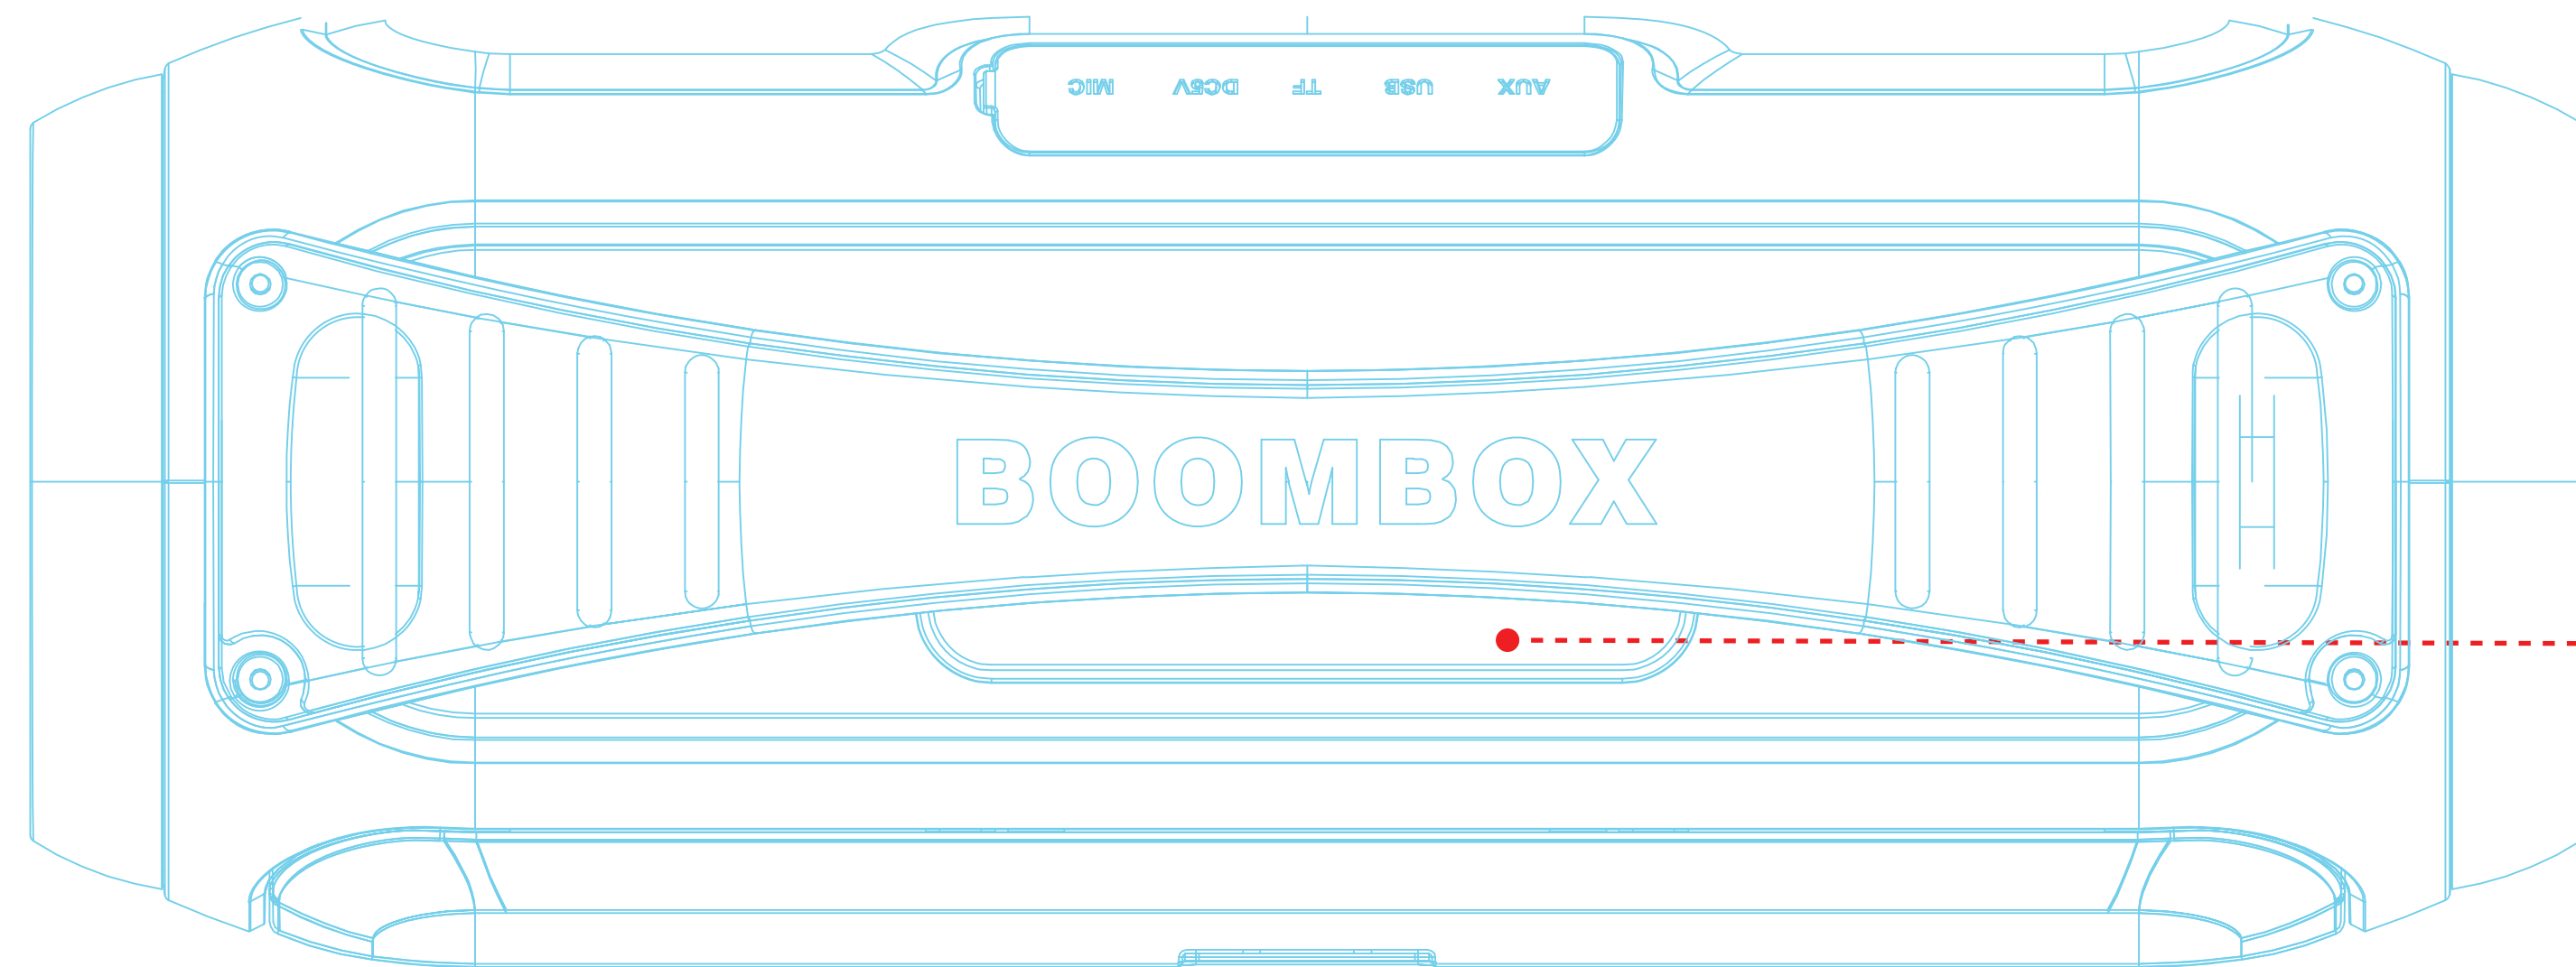

iHome Logo Badge:
Coined Aluminum Badge, Painted Black ■
size: 35.2 x 14.6mm r: 2mm

Remote Control
Black Main Body ■
PMS Cool Gray 8C Text ■

iHome Logo Sticker
PVC cut sheet
PMS Cool Gray 8C Text ■
Black Colored Sticker ■
Size: 26 x 10mm r: 2mm

Model Plate
PMS Cool Gray 8C Text ■
Black Colored Sticker ■
size: 29.8mmW x 20mmH x R 2mm

Control panel
Silk screen
Full Scale 1:1
PMS Cool Gray 8C Text ■