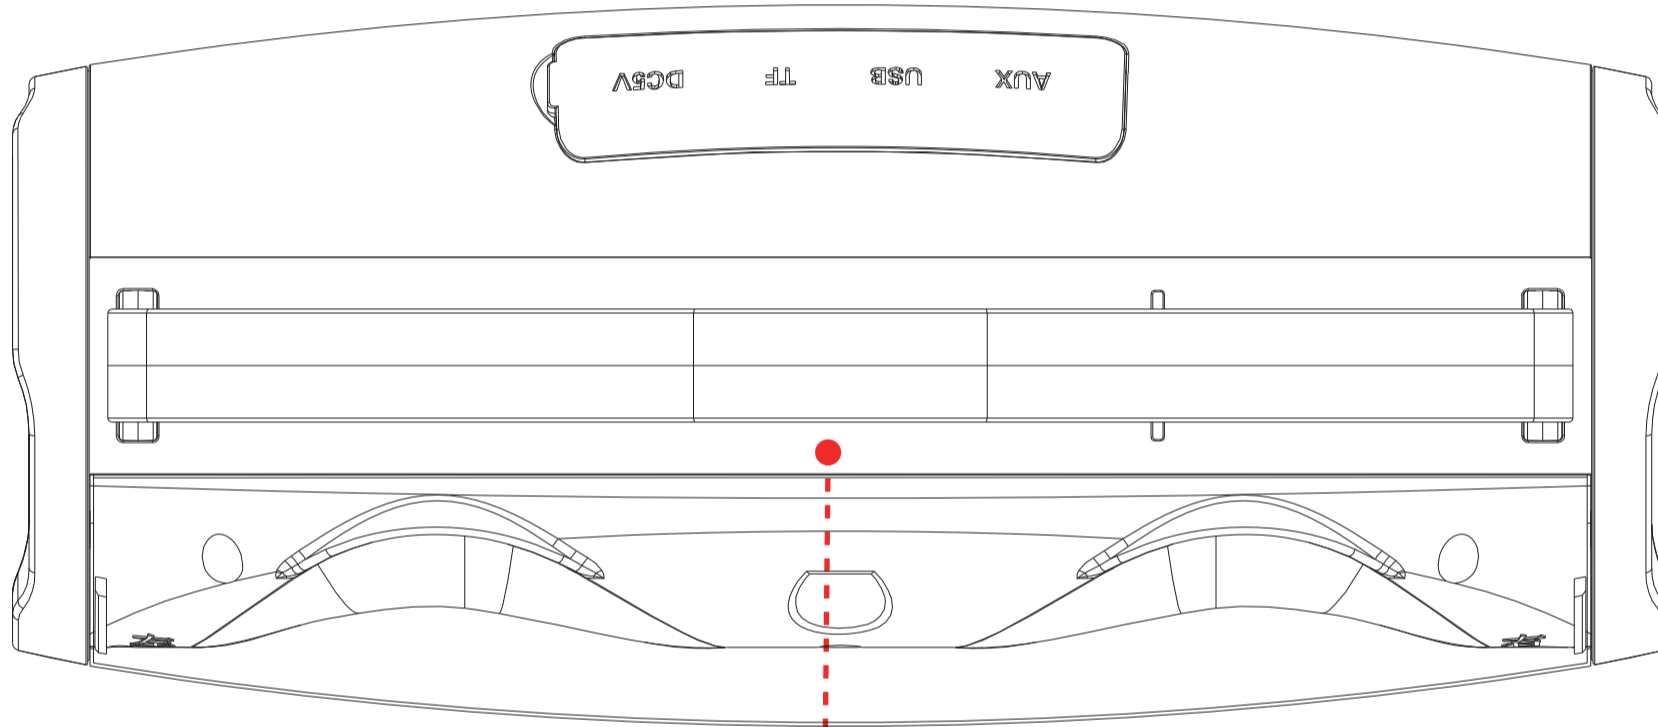

iHome Logo Badge: 19.3x8.3mm,R0.25mm
Coined Aluminum Badge, Painted Black

28.2mm

Control panel
Silk screen
Full Scale 1:1
PMS Cool Gray 8C

200mm

Model Plate
PMS Cool Gray 8C Text
Black Colored Sticker
size: 29.8mmW x 20mmH x R 2mm