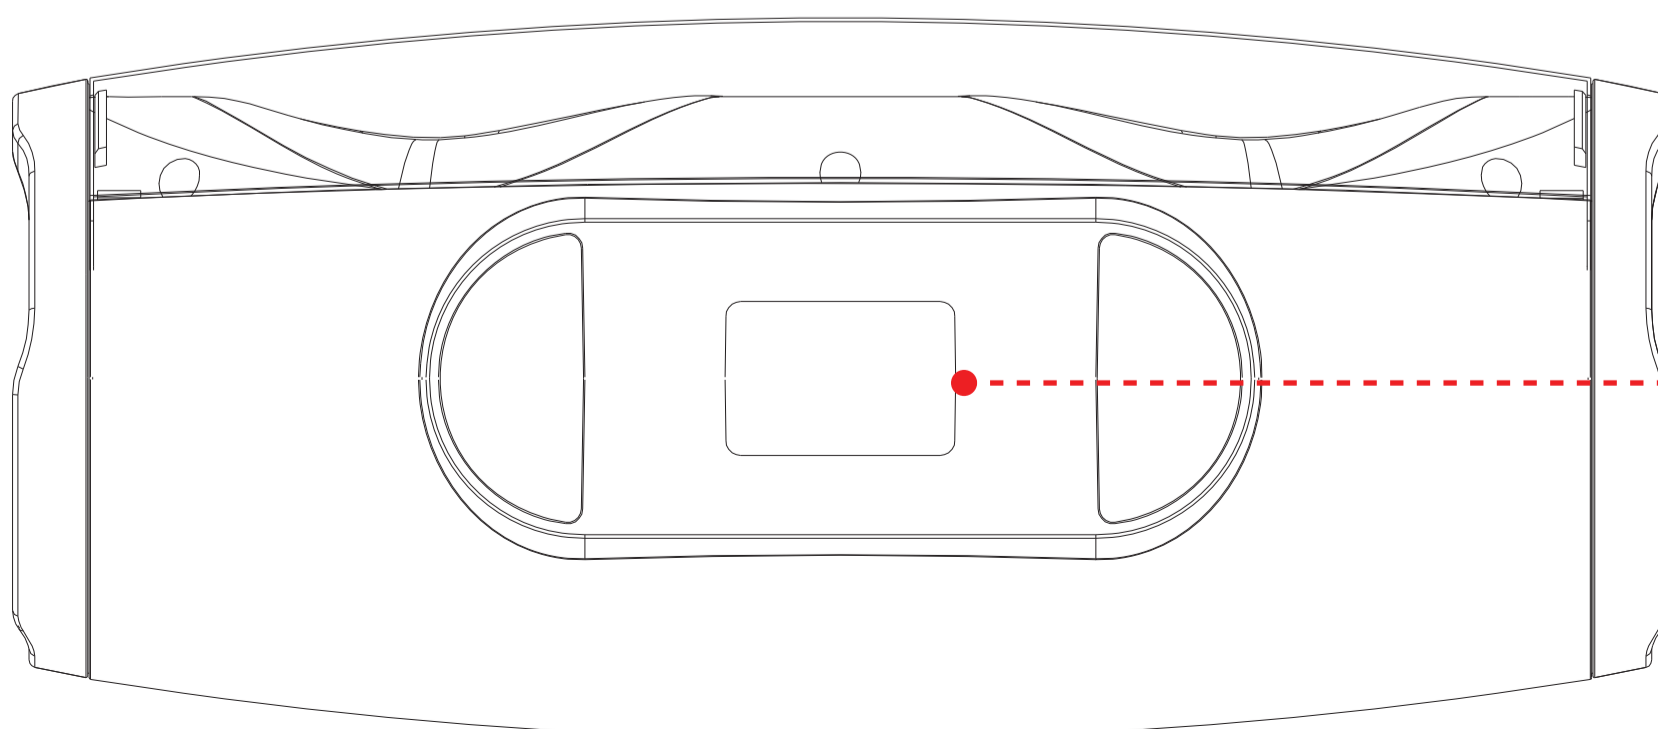

iHome Logo Badge: 19.3x8.3mm,R0.25mm
Coined Aluminum Badge, Painted Black

28.2mm

Control panel
Silk screen
Full Scale 1:1
PMS Cool Gray 8C

200mm

Model Plate
PMS Cool Gray 8C Text
Black Colored Sticker
size: 29.8mmW x 20mmH x R 2mm