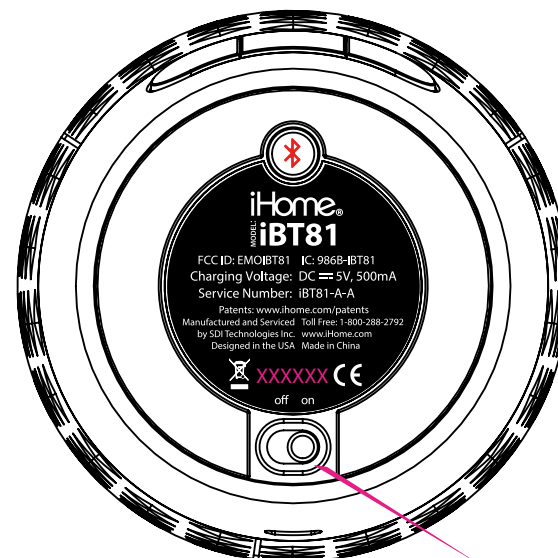

Charging Red LED & Pairing Blue LED (Under Grille)

All Graphics in PURPLE are PAD PRINTED. See DL for color: Cool Grey 9C  
 All Graphics in RED are DEBOSSSED with glossy finish. debossed: 0.3mm

Aug 29, 2017  
 Model Plate  
 color: Cool gray 9C  
 matte black PET cut sheet

Date Code  
 location  
 size: 8Pt  
 Revision: 8/29/2017

SWITCH IN ON POSITION

HKCS: July 7, 2017

All Graphics in RED are DEBOSSSED with glossy finish.  
 debossed: 0.3mm