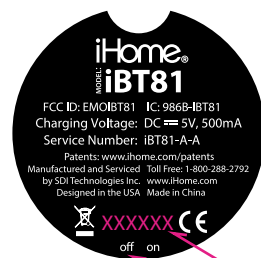

<b>iHome</b>		<b>GAW</b>	
<b>Title:</b> Bluetooth Portable Color Changing Speaker			
<b>Version:</b> 2		<b>Model #:</b> iBT81	
<b>Designer:</b> Mitchell Bailey			
<b>Date:</b> 08.25.2017			
<p><b>CONFIDENTIAL and PROPRIETARY:</b>          The information contained herein including, but not limited to the products, renderings, concepts and designs comprise intellectual property of SDI Technologies Inc. and shall be kept confidential and shall not be used or disclosed by the recipient without the written authority of SDI Technologies Inc.</p>			

Charging Red LED & Pairing Blue LED (Under Grille)

All Graphics in PURPLE are PAD PRINTED. See DL for color: Cool Grey 9C  
 All Graphics in RED are DEBOSSSED with glossy finish. debossed: 0.3mm

Aug 29, 2017  
 Model Plate  
 color: Cool gray 9C  
 matte black PET cut sheet

Date Code  
 location  
 size: 8Pt  
 Revision: 8/29/2017

SWITCH IN ON POSITION

HKCS: July 7, 2017

All Graphics in RED are DEBOSSSED with glossy finish.  
 debossed: 0.3mm