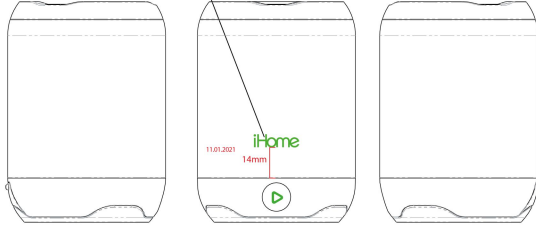

BLUE - Deboss .3mm - See DL for color information
GREEN - Silkscreen - See DL for color information

Silkscreen Printed on inner diffuser

Nov 30, 2021

Nov 20, 2021

11/29/2021 11:29:21 AM

Cool grey 10C Background Black

NOV 30, 2021

Fine Texture
YS-12828
11/01/21