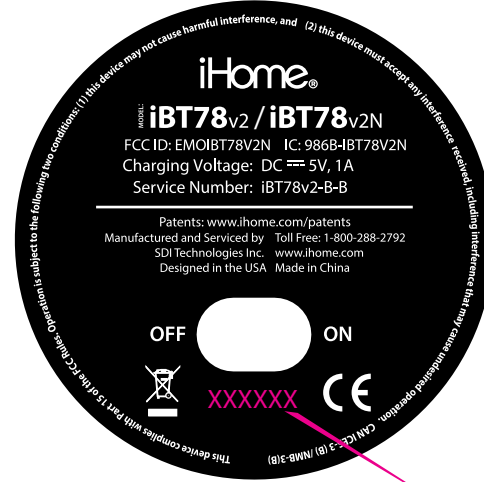

Model Plate - EURO - (HM)  
 color: Cool gray 7C  
 matte black PET cut sheet

Date Code  
 location  
 size: 10Pt

Model Plate - USA / Canada - (HM)  
 color: Cool gray 7C  
 matte black PET cut sheet

Date Code  
 location  
 size: 10Pt

Charging Red LED & Pairing Blue LED (Under Grille)

Location

All Graphics in RED are DEBOSSSED with glossy finish. debossed: 0.3mm  
 All Graphics in PURPLE are EMBOSSSED with glossy finish. embossed: 0.3mm